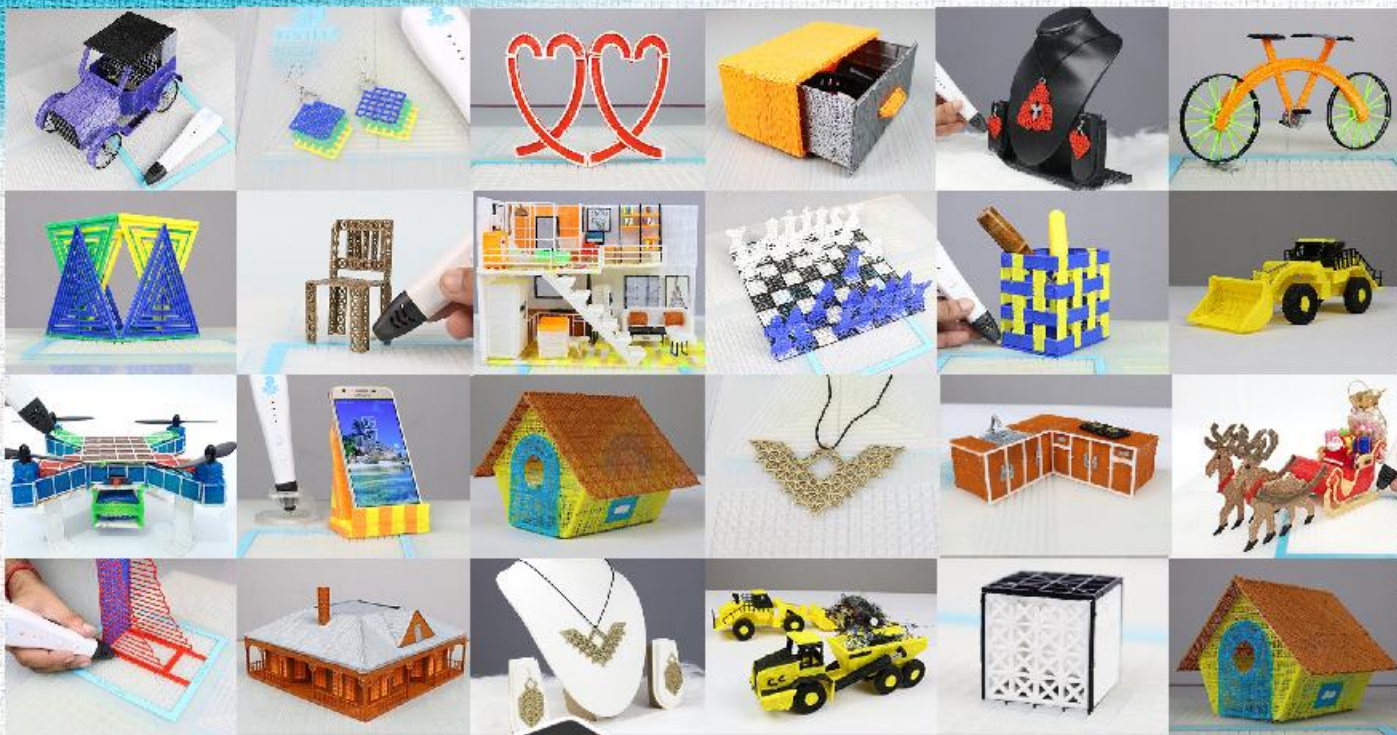

Upper Right Circle

Recommended filament colors:

Dark Green

Upper Right Circle

Recommended filament colors:

Sky Blue

3Dmate BASE design mat is available on Amazon at www.bit.ly/3dmate-base-stencil

Video Tutorial Available at www.bit.ly/3dmate-yt-tree