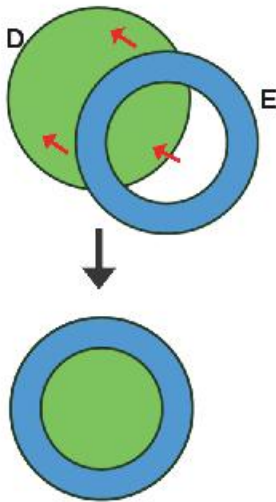

Recommended filament colors:

Dark Green Brown

A

Lower Left Square

Recommended filament colors:

Dark Green Brown

B

C

Upper Right Circle

Recommended filament colors:

Dark Green

Upper Right Circle

Recommended filament colors:

Sky Blue

3Dmate BASE design mat is available on Amazon at www.bit.ly/3dmate-base-stencil

Video Tutorial Available at www.bit.ly/3dmate-yt-tree