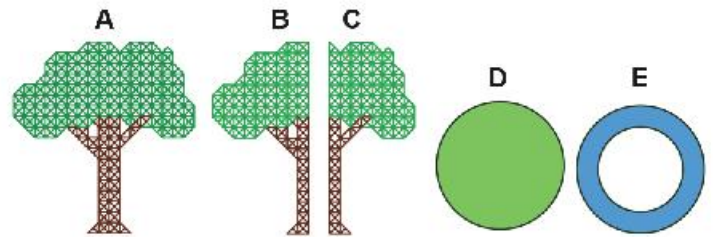

Upper Right Circle

Recommended filament colors:

Dark Green

Upper Right Circle

Recommended filament colors:

Sky Blue

3Dmate BASE design mat is available on Amazon at www.bit.ly/3dmate-base-stencil

Video Tutorial Available at www.bit.ly/3dmate-yt-tree