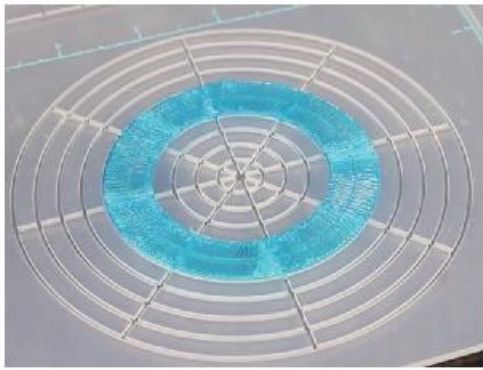

Upper Right Circle

Recommended filament colors:

Dark Green

Upper Right Circle

Recommended filament colors:

Sky Blue

3Dmate BASE design mat is available on Amazon at www.bit.ly/3dmate-base-stencil

Video Tutorial Available at www.bit.ly/3dmate-yt-tree