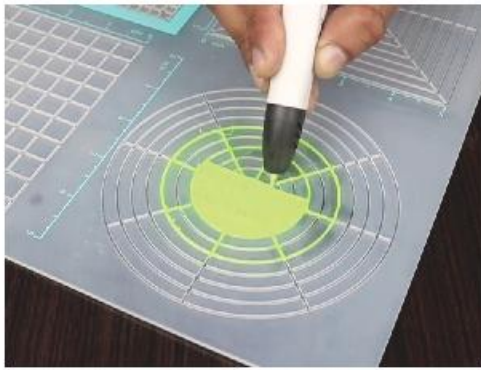

Upper Right Circle

Recommended filament colors:

Dark Green