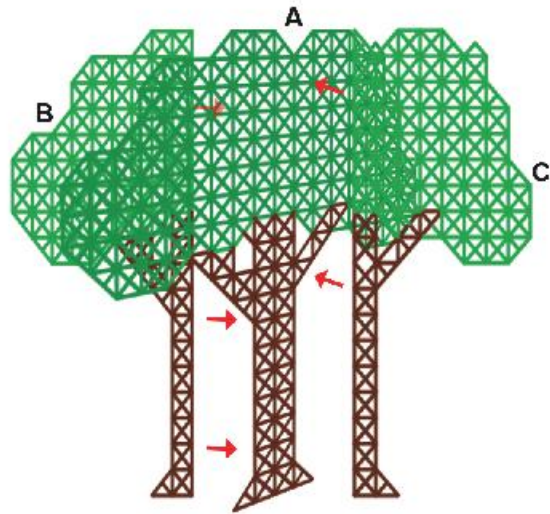

Upper Right Circle

Recommended filament colors:

Dark Green

Upper Right Circle

Recommended filament colors:

Sky Blue

3Dmate BASE design mat is available on Amazon at www.bit.ly/3dmate-base-stencil

Video Tutorial Available at www.bit.ly/3dmate-yt-tree