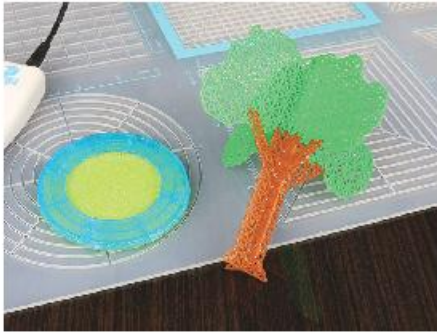

Upper Right Circle

Recommended filament colors:

Dark Green

Upper Right Circle

Recommended filament colors:

Sky Blue

3Dmate BASE design mat is available on Amazon at www.bit.ly/3dmate-base-stencil

Video Tutorial Available at www.bit.ly/3dmate-yt-tree