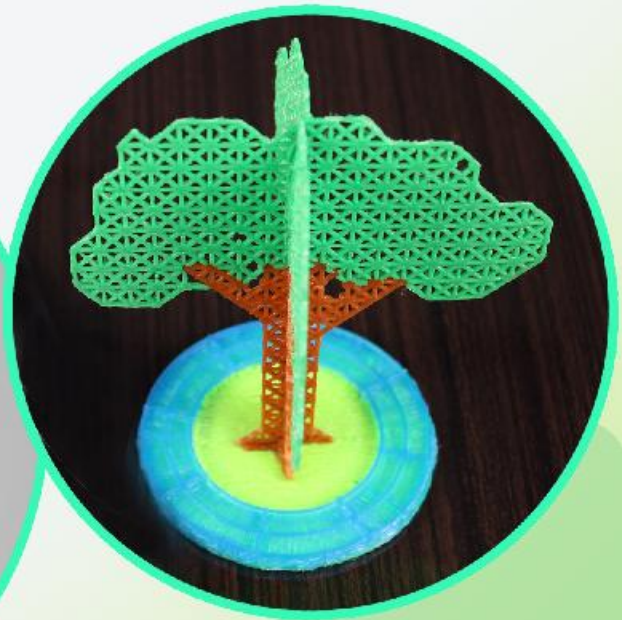

TREE

3D PEN TEMPLATE

Thank you for your purchase!

Enjoy our 3D pen stencils. They are meant to serve as guide to make 3D pen creations more accurate and enjoyable. You can use them free hand, but they work best with our **3Dmate BASE Design Mat**

- **Free hand** - place the stencil on a flat surface and trace the printed lines with the 3D pen (you may cover the printout with parchment or tracing paper). Once filament cools, remove the pieces from the paper and fuse them together as instructed.
- **3Dmate BASE Design Mat** – the easy way to improve the quality of your creations. Place the stencil under the mat, draw within the indicated grooves. Once the filament cools, bend the mat and remove the piece and fuse together with other parts as instructed. Enjoy your perfect 3D creations.