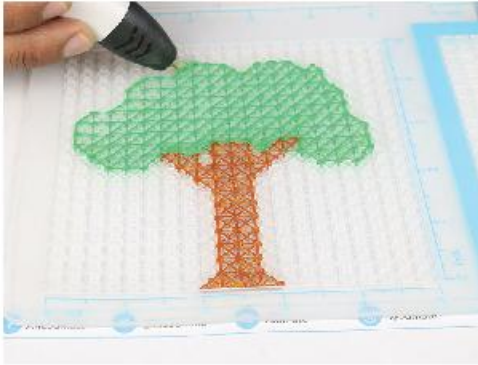

Buy Filamate 36 color PLA filament pack on Amazon at: www.bit.ly/filamate-stencils

You can find helpful YouTube video guide showing how to complete this stencil here:

www.bit.ly/3dmate-yt-tree

Lower Left Square