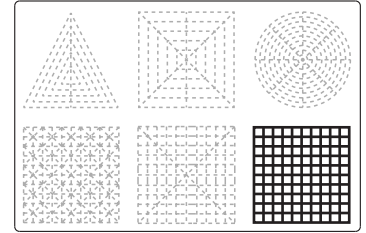

Square Coaster

Trace grooves of the square in the lower right corner of the mat. Make 2 of them

Square Coaster

Lay the two grids on top of each other in the following way: