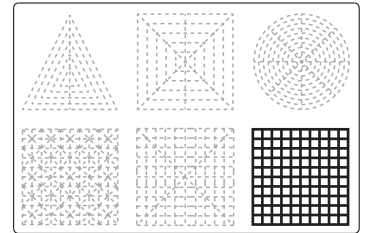

Square Coaster

Trace grooves of the square in the lower right corner of the mat. Make 2 of them

Square Coaster

Lay the two grids on top of each other in the following way: