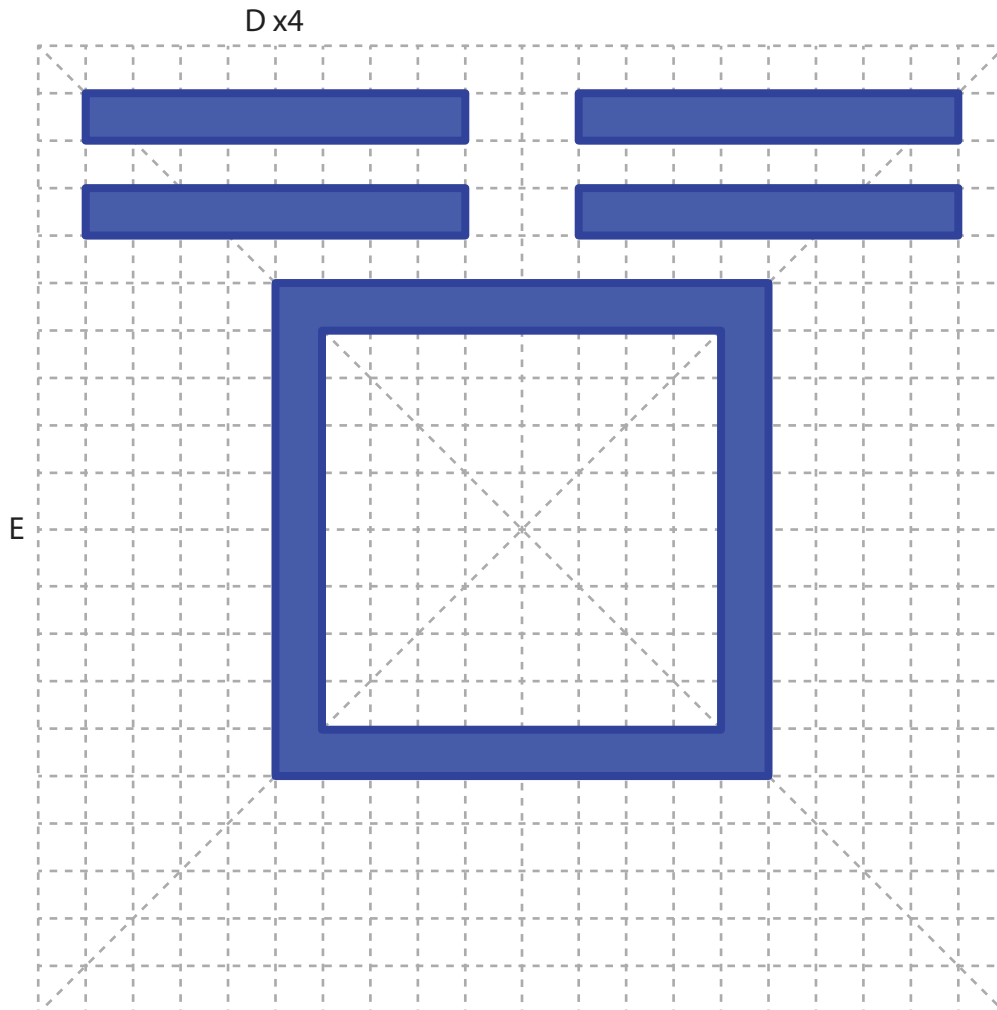

Video Tutorial Available at:
www.bit.ly/3dmate-yt-police-box

Lower Middle Square

Recommended filament colors:

Blue

3Dmate BASE design mat is available on Amazon at:
www.bit.ly/3dmate-base-stencil

Video Tutorial Available at:
www.bit.ly/3dmate-yt-police-box