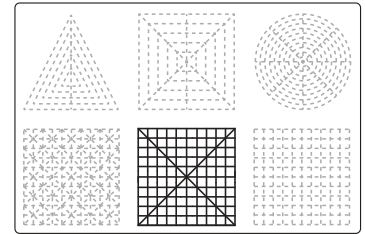

Lower Middle Square

Recommended filament colors:

Blue

3Dmate BASE design mat is available on Amazon at:
www.bit.ly/3dmate-base-stencil

Video Tutorial Available at:
www.bit.ly/3dmate-yt-police-box

Lower Middle Square