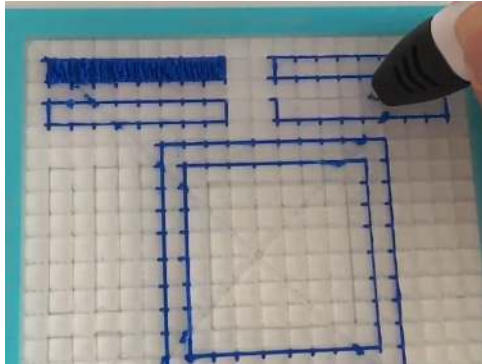

3Dmate BASE design mat is available on Amazon at:
www.bit.ly/3dmate-base-stencil

Video Tutorial Available at:
www.bit.ly/3dmate-yt-police-box

Lower Middle Square

Recommended filament colors:

Blue