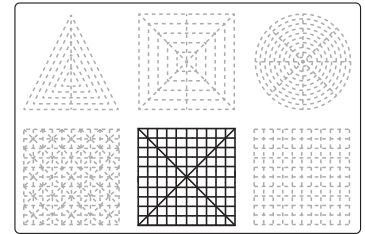

B x3

3Dmate BASE design mat is available on Amazon at:
www.bit.ly/3dmate-base-stencil

Video Tutorial Available at:
www.bit.ly/3dmate-yt-police-box

Lower Middle Square

Recommended filament colors:

Blue

C

3Dmate BASE design mat is available on Amazon at:
www.bit.ly/3dmate-base-stencil