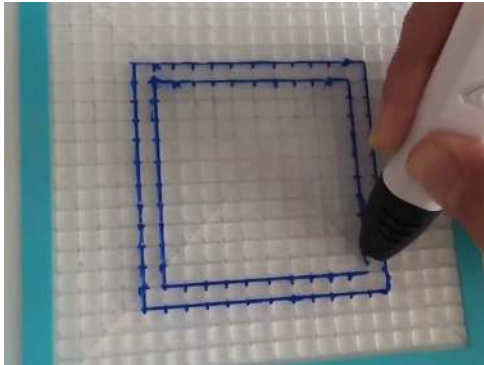

- **Free hand** - place the stencil on a flat surface and trace the printed lines with the 3D pen (you may cover the printout with parchment or tracing paper). Once filament cools, remove the pieces from the paper and fuse them together as instructed.
- **3Dmate BASE Design Mat** – the easy way to improve the quality of your creations. Place the stencil under the mat, draw within the indicated grooves. Once the filament cools, bend the mat and remove the piece and fuse together with other parts as instructed. Enjoy your perfect 3D creations.

B x3

3Dmate BASE design mat is available on Amazon at:
www.bit.ly/3dmate-base-stencil

Video Tutorial Available at:
www.bit.ly/3dmate-yt-police-box

Lower Middle Square

Recommended filament colors:

Blue

C

3Dmate BASE design mat is available on Amazon at:
www.bit.ly/3dmate-base-stencil