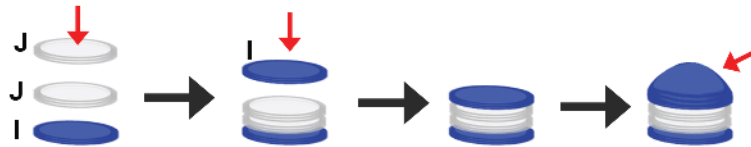

J x2

I x2

3Dmate BASE design mat is available on Amazon at:
www.bit.ly/3dmate-base-stencil

Video Tutorial Available at:
www.bit.ly/3dmate-yt-police-box

GET INSPIRED!

Find inspirational ideas as well as tips, tricks and free downloadable stencils for the 3Dmate Design Mat, by visiting our PROJECTS page at: