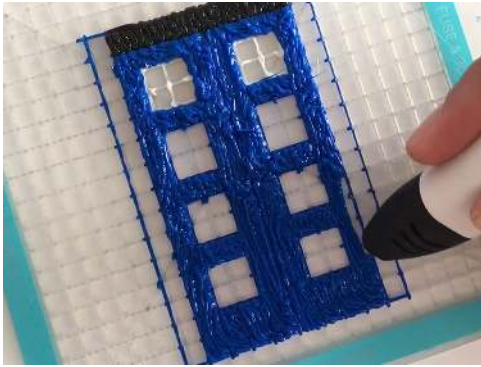

- **Free hand** - place the stencil on a flat surface and trace the printed lines with the 3D pen (you may cover the printout with parchment or tracing paper). Once filament cools, remove the pieces from the paper and fuse them together as instructed.
- **3Dmate BASE Design Mat** – the easy way to improve the quality of your creations. Place the stencil under the mat, draw within the indicated grooves. Once the filament cools, bend the mat and remove the piece and fuse together with other parts as instructed. Enjoy your perfect 3D creations.

Buy Filamate 36 color PLA filament pack on Amazon at: www.bit.ly/filamate-stencils

You can find helpful YouTube video guide showing how to complete this stencil here:

www.bit.ly/3dmate-yt-police-box

Lower Middle Square