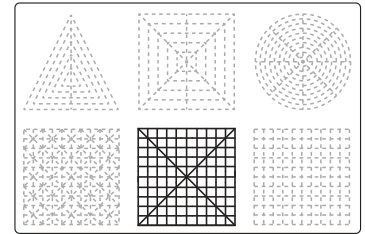

Recommended filament colors:

A

3Dmate BASE design mat is available on Amazon at:
www.bit.ly/3dmate-base-stencil

Video Tutorial Available at:
www.bit.ly/3dmate-yt-police-box

Lower Middle Square

Recommended filament colors:

B x3

3Dmate BASE design mat is available on Amazon at:
www.bit.ly/3dmate-base-stencil

Video Tutorial Available at:
www.bit.ly/3dmate-yt-police-box

Lower Middle Square

Recommended filament colors:

Blue

C

3Dmate BASE design mat is available on Amazon at:
www.bit.ly/3dmate-base-stencil