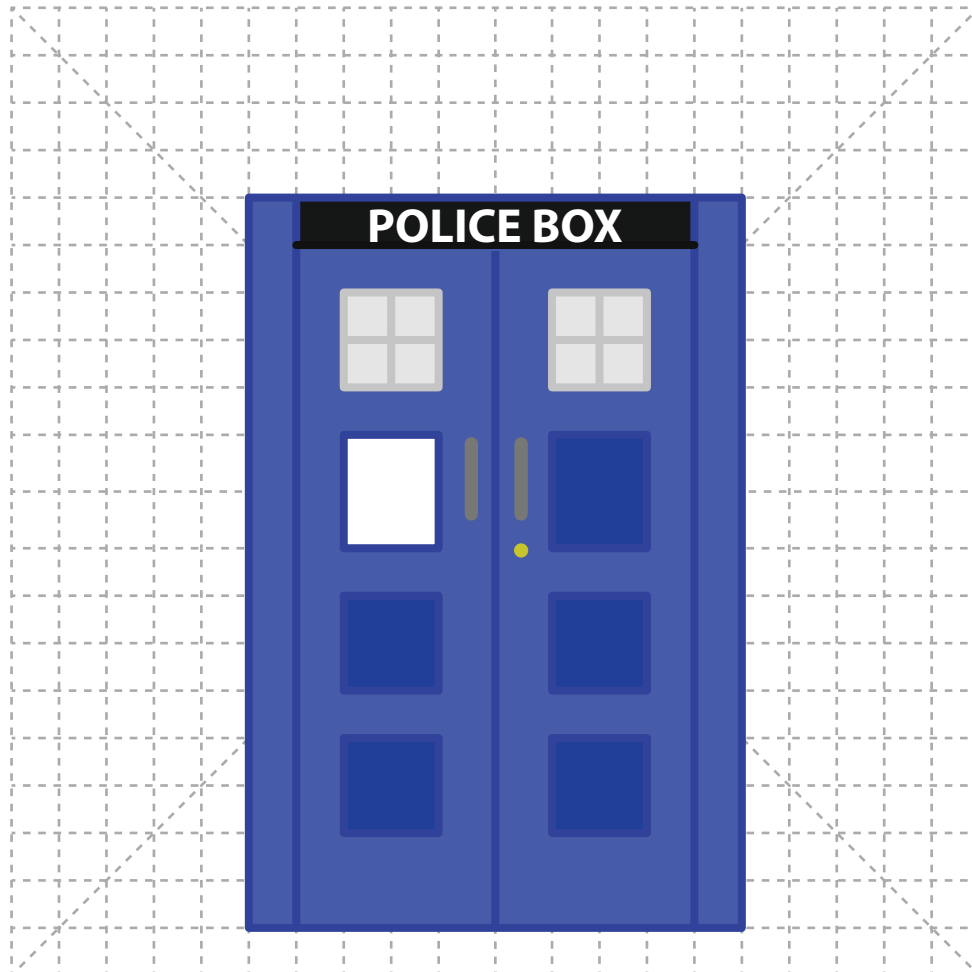

Lower Middle Square

Recommended filament colors:

A