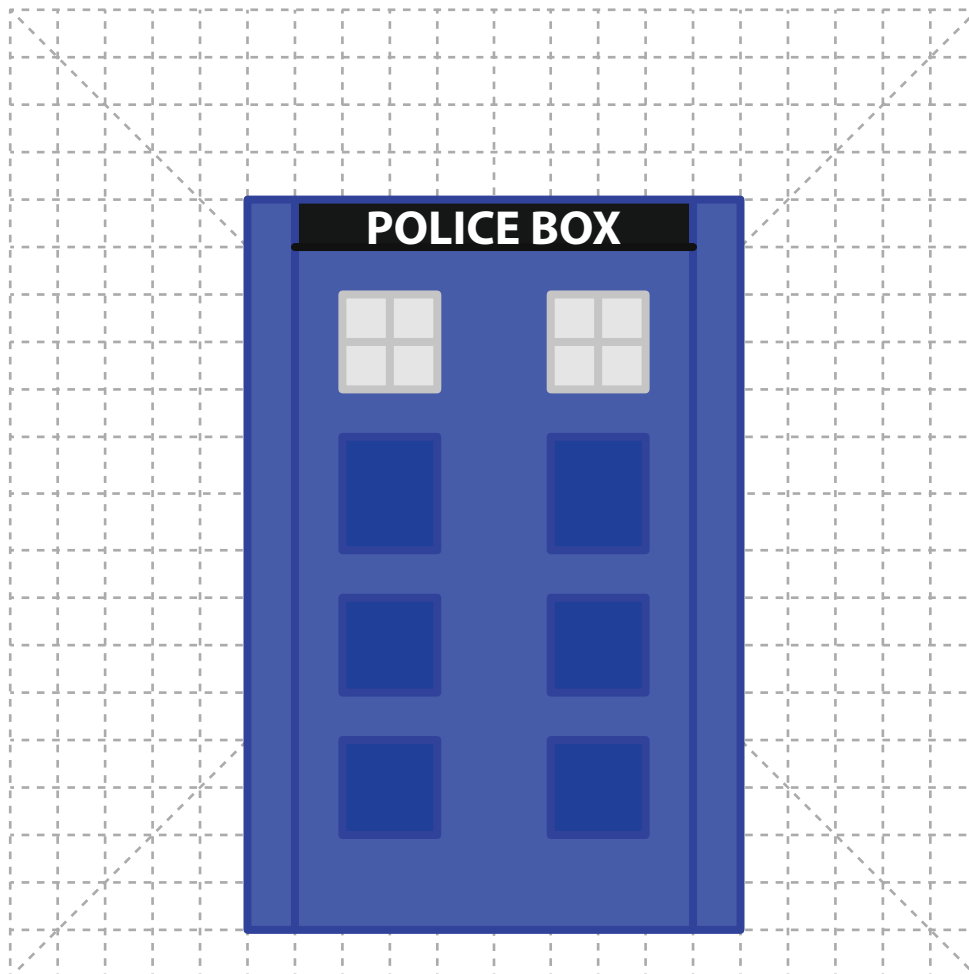

Recommended filament colors:

B x3