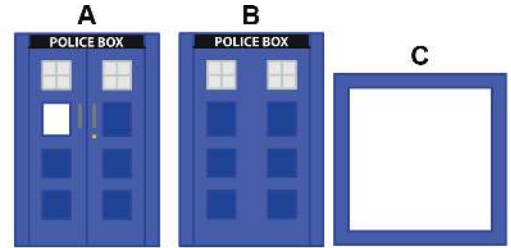

J x2

I x2

3Dmate BASE design mat is available on Amazon at:
www.bit.ly/3dmate-base-stencil

Video Tutorial Available at:
www.bit.ly/3dmate-yt-police-box

GET INSPIRED!

Find inspirational ideas as well as tips, tricks and free downloadable stencils for the 3Dmate Design Mat, by visiting our PROJECTS page at: