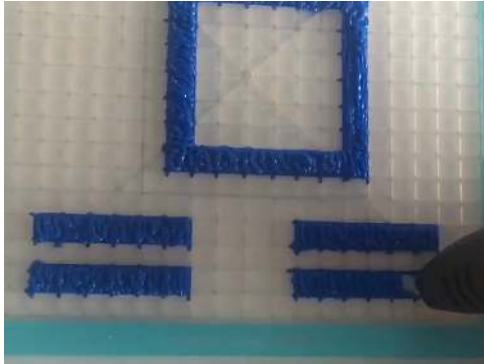

Video Tutorial Available at:
www.bit.ly/3dmate-yt-police-box

Lower Middle Square

Recommended filament colors:

Blue

3Dmate BASE design mat is available on Amazon at:
www.bit.ly/3dmate-base-stencil

Video Tutorial Available at:
www.bit.ly/3dmate-yt-police-box

Lower Middle Square

Recommended filament colors:

Blue

3Dmate BASE design mat is available on Amazon at:
www.bit.ly/3dmate-base-stencil

Video Tutorial Available at:
www.bit.ly/3dmate-yt-police-box

Lower Middle Square