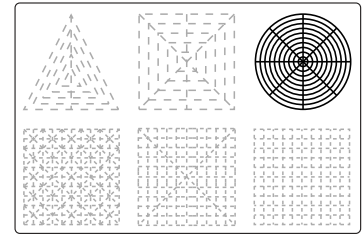

Lower Middle Square

Recommended filament colors:

Blue

3Dmate BASE design mat is available on Amazon at:
www.bit.ly/3dmate-base-stencil

Video Tutorial Available at:
www.bit.ly/3dmate-yt-police-box

Lower Middle Square

Recommended filament colors:

Blue

3Dmate BASE design mat is available on Amazon at:
www.bit.ly/3dmate-base-stencil

Video Tutorial Available at:
www.bit.ly/3dmate-yt-police-box

Upper Right Circle

Recommended filament colors:

J x2

I x2

3Dmate BASE design mat is available on Amazon at:
www.bit.ly/3dmate-base-stencil

Video Tutorial Available at:
www.bit.ly/3dmate-yt-police-box

GET INSPIRED!

Find inspirational ideas as well as tips, tricks and free downloadable stencils for the 3Dmate Design Mat, by visiting our PROJECTS page at: