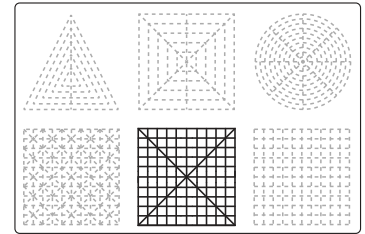

B x3

3Dmate BASE design mat is available on Amazon at:
www.bit.ly/3dmate-base-stencil

Video Tutorial Available at:
www.bit.ly/3dmate-yt-police-box

Lower Middle Square

Recommended filament colors:

Blue

C

3Dmate BASE design mat is available on Amazon at:
www.bit.ly/3dmate-base-stencil

Video Tutorial Available at:
www.bit.ly/3dmate-yt-police-box

Lower Middle Square

Recommended filament colors:

Blue

3Dmate BASE design mat is available on Amazon at:
www.bit.ly/3dmate-base-stencil

Video Tutorial Available at:
www.bit.ly/3dmate-yt-police-box

Lower Middle Square

Recommended filament colors:

Blue

3Dmate BASE design mat is available on Amazon at:
www.bit.ly/3dmate-base-stencil

Video Tutorial Available at:
www.bit.ly/3dmate-yt-police-box

Lower Middle Square