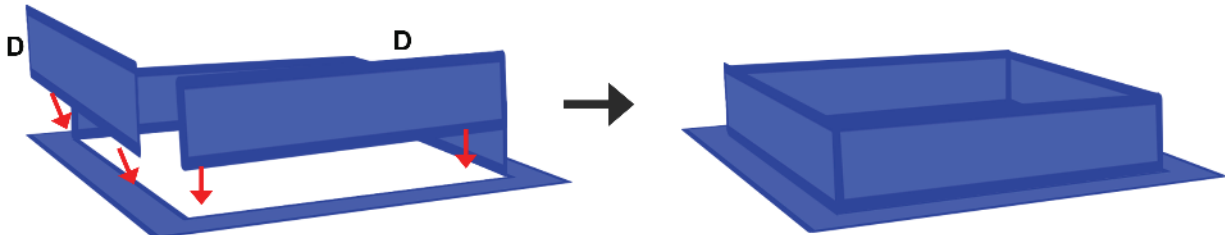

J x2

I x2

3Dmate BASE design mat is available on Amazon at:
www.bit.ly/3dmate-base-stencil

Video Tutorial Available at:
www.bit.ly/3dmate-yt-police-box

GET INSPIRED!

Find inspirational ideas as well as tips, tricks and free downloadable stencils for the 3Dmate Design Mat, by visiting our PROJECTS page at: