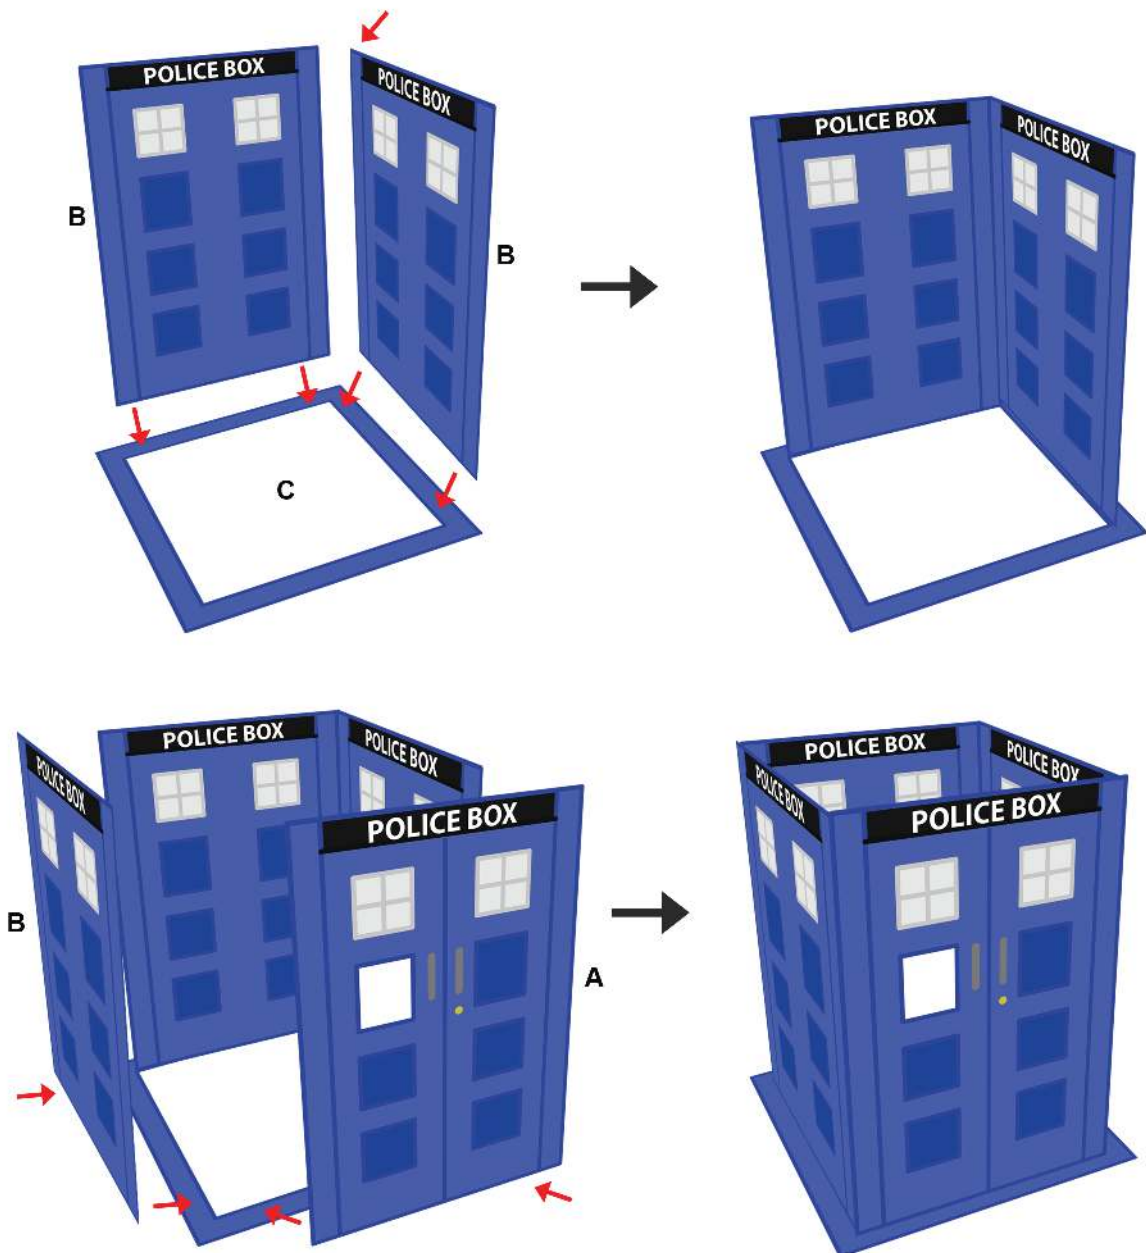

J x2

I x2

3Dmate BASE design mat is available on Amazon at:
www.bit.ly/3dmate-base-stencil

Video Tutorial Available at:
www.bit.ly/3dmate-yt-police-box

GET INSPIRED!

Find inspirational ideas as well as tips, tricks and free downloadable stencils for the 3Dmate Design Mat, by visiting our PROJECTS page at: