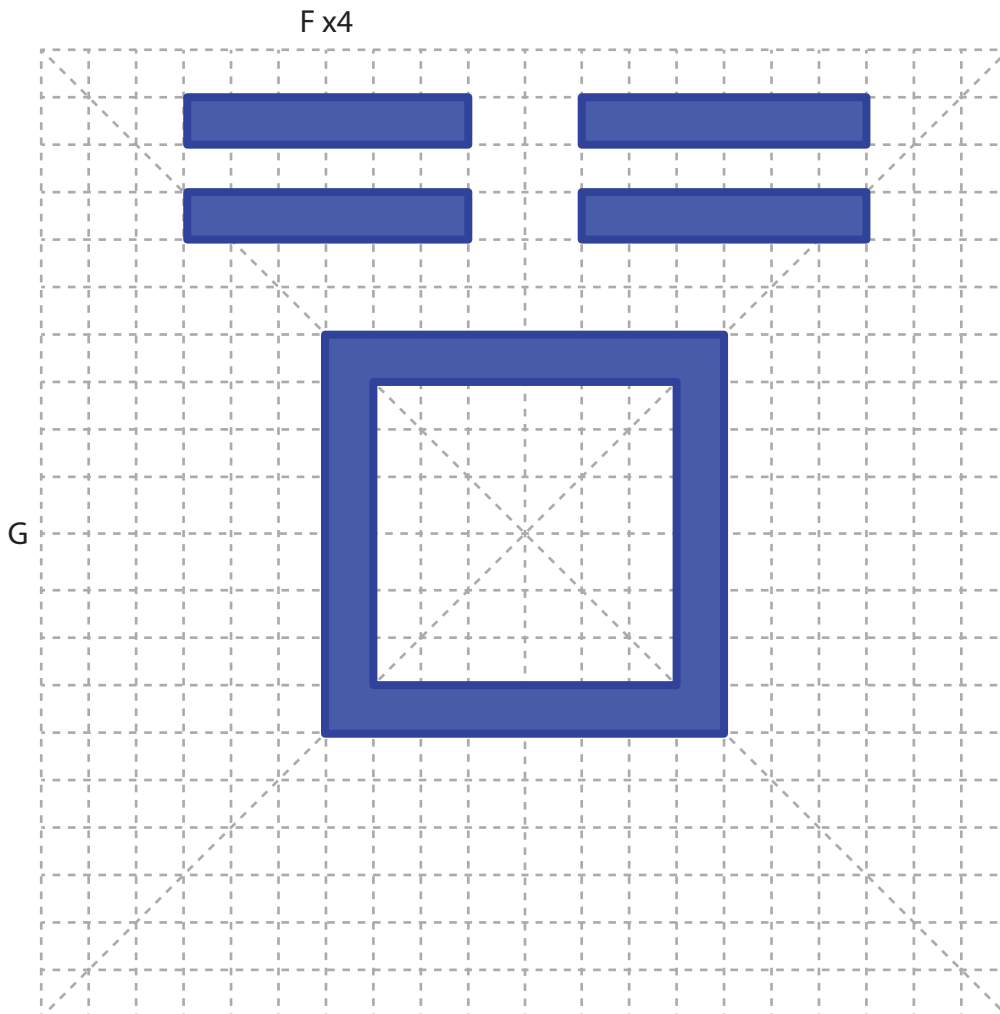

3Dmate BASE design mat is available on Amazon at:
www.bit.ly/3dmate-base-stencil

Video Tutorial Available at:
www.bit.ly/3dmate-yt-police-box

Lower Middle Square

Recommended filament colors:

Blue