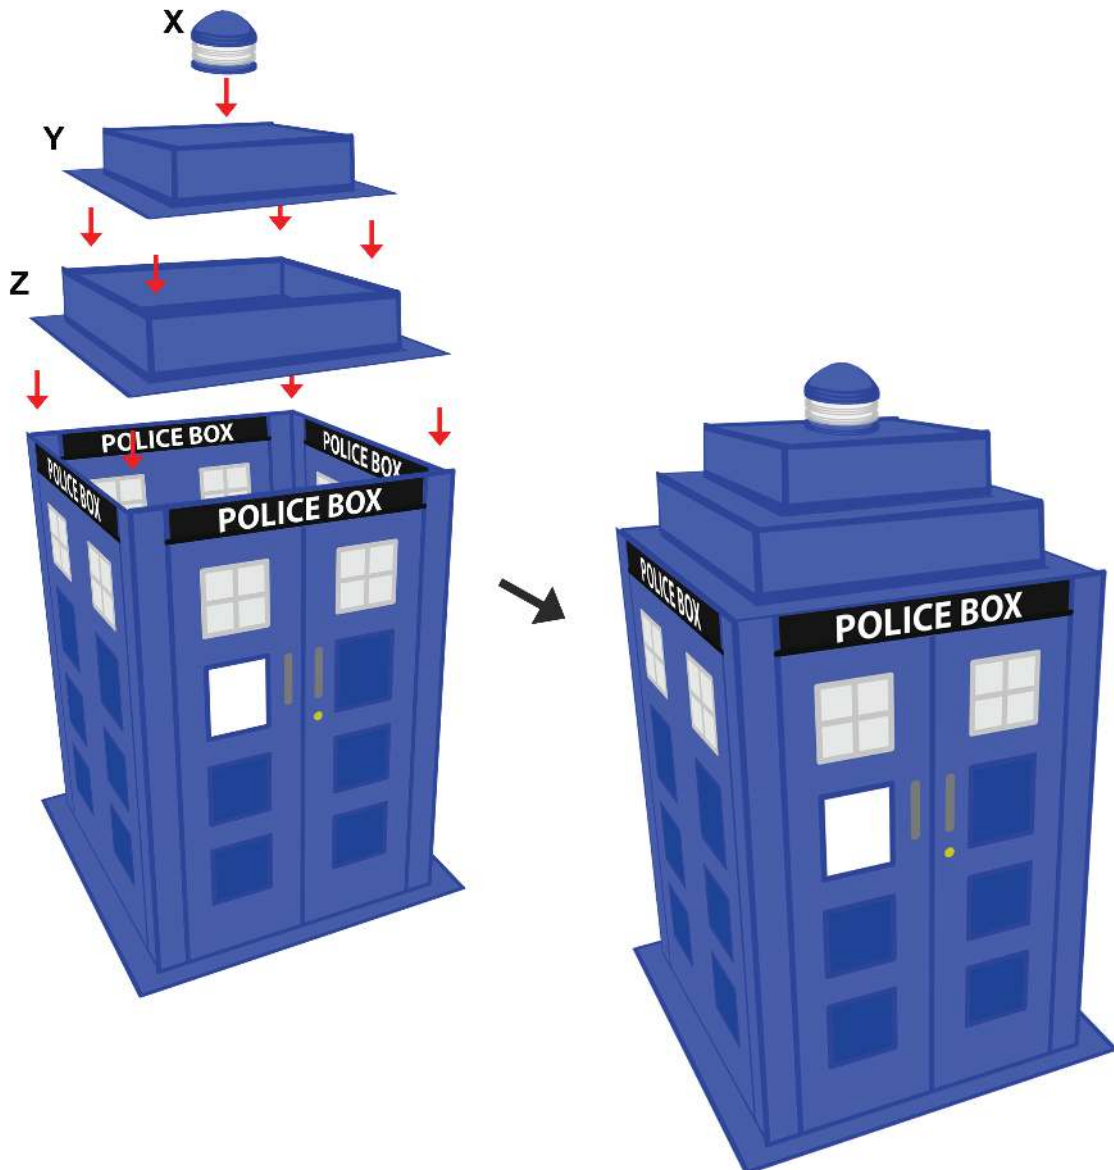

J x2

I x2

3Dmate BASE design mat is available on Amazon at:
www.bit.ly/3dmate-base-stencil

Video Tutorial Available at:
www.bit.ly/3dmate-yt-police-box

GET INSPIRED!

Find inspirational ideas as well as tips, tricks and free downloadable stencils for the 3Dmate Design Mat, by visiting our PROJECTS page at: