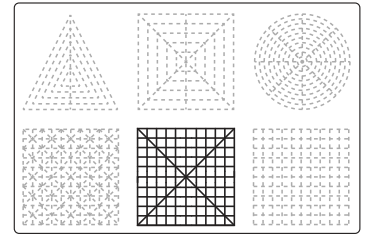

Buy Filamate 36 color PLA filament pack on Amazon at: www.bit.ly/filamate-stencils

You can find helpful YouTube video guide showing how to complete this stencil here:

www.bit.ly/3dmate-yt-police-box

Lower Middle Square