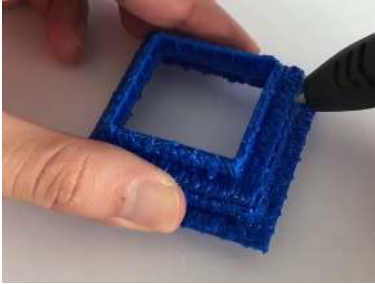

J x2

I x2

3Dmate BASE design mat is available on Amazon at:
www.bit.ly/3dmate-base-stencil

Video Tutorial Available at:
www.bit.ly/3dmate-yt-police-box

GET INSPIRED!

Find inspirational ideas as well as tips, tricks and free downloadable stencils for the 3Dmate Design Mat, by visiting our PROJECTS page at: