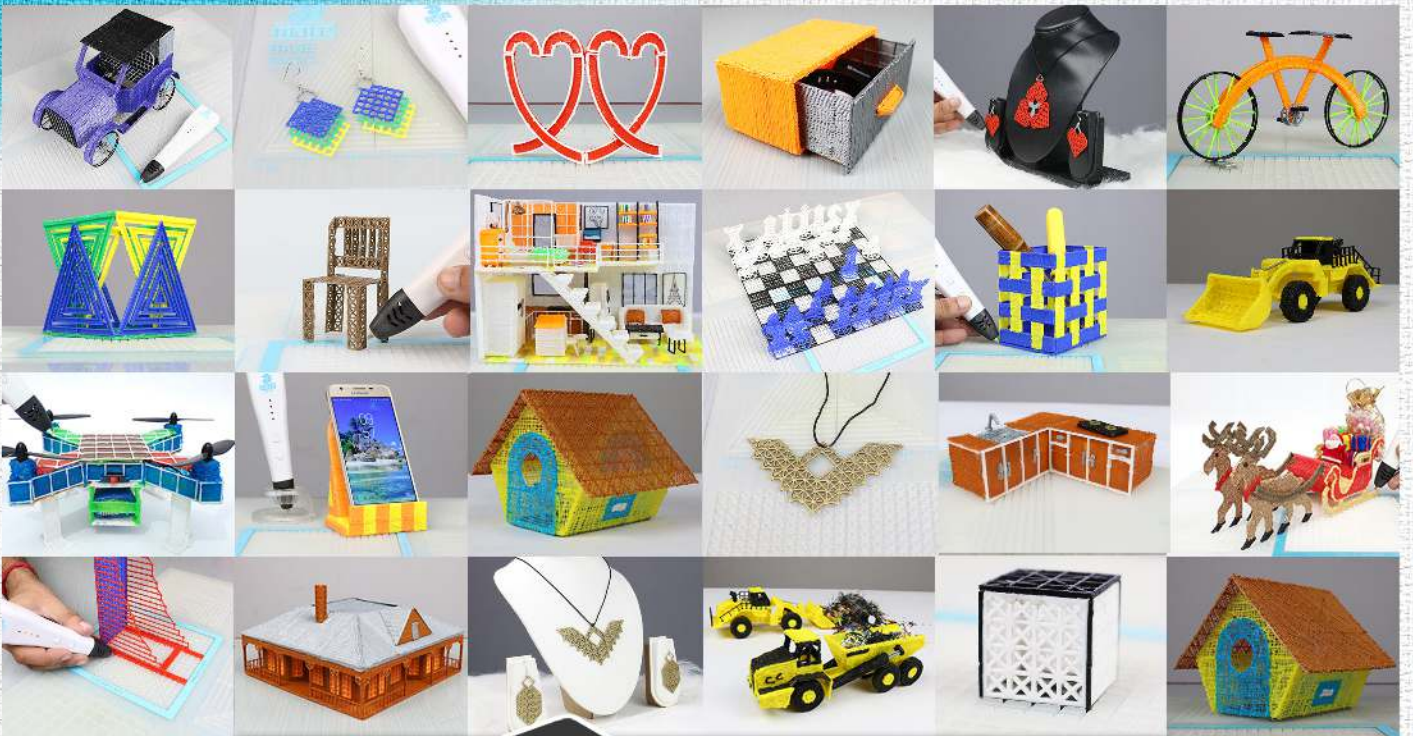

J x2

I x2

3Dmate BASE design mat is available on Amazon at:
www.bit.ly/3dmate-base-stencil

Video Tutorial Available at:
www.bit.ly/3dmate-yt-police-box

GET INSPIRED!

Find inspirational ideas as well as tips, tricks and free downloadable stencils for the 3Dmate Design Mat, by visiting our PROJECTS page at: