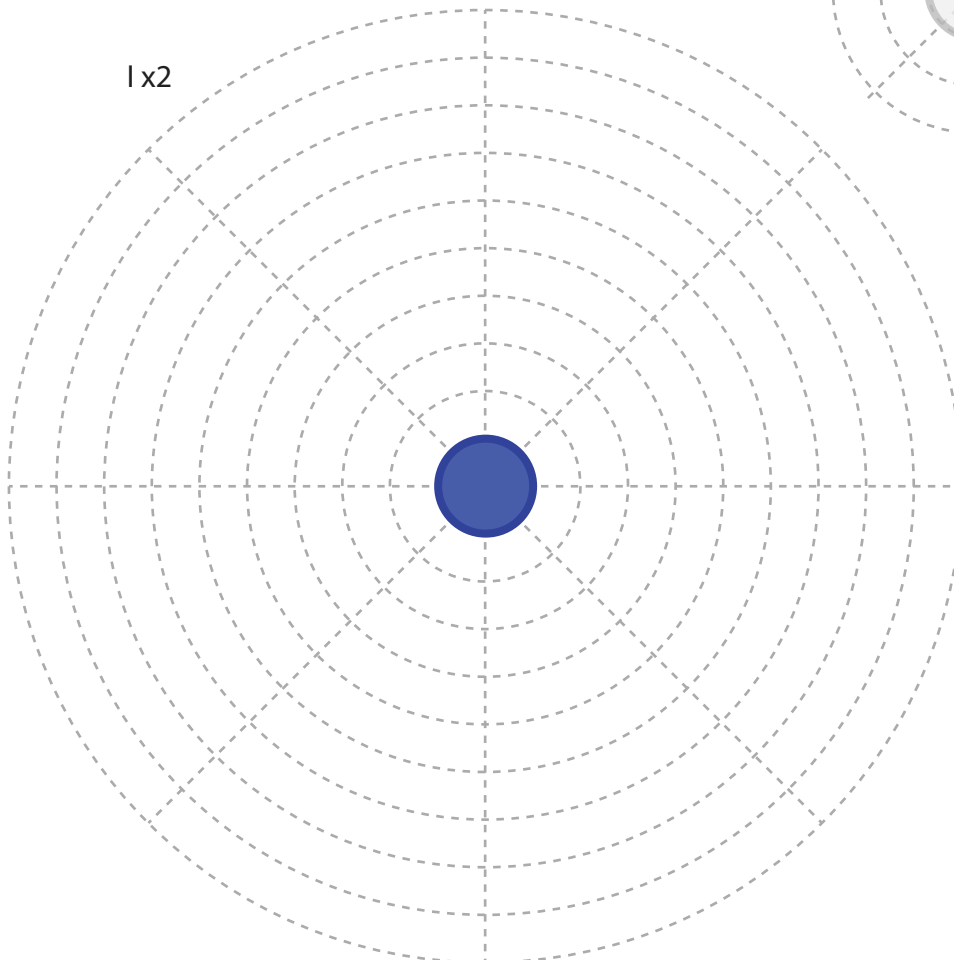

3Dmate BASE design mat is available on Amazon at:
www.bit.ly/3dmate-base-stencil

Video Tutorial Available at:
www.bit.ly/3dmate-yt-police-box

Upper Right Circle

Recommended filament colors:

J x2

I x2