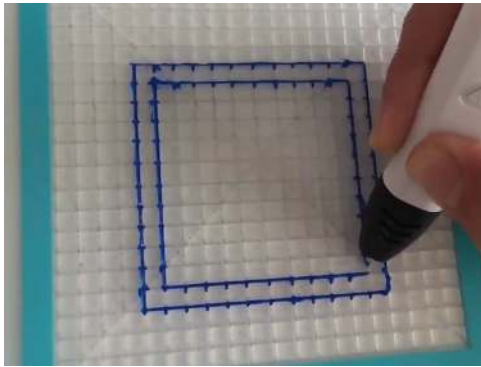

- **Free hand** - place the stencil on a flat surface and trace the printed lines with the 3D pen (you may cover the printout with parchment or tracing paper). Once filament cools, remove the pieces from the paper and fuse them together as instructed.
- **3Dmate BASE Design Mat** – the easy way to improve the quality of your creations. Place the stencil under the mat, draw within the indicated grooves. Once the filament cools, bend the mat and remove the piece and fuse together with other parts as instructed. Enjoy your perfect 3D creations.

Lower Middle Square

Recommended filament colors:

B x3

Lower Middle Square

Recommended filament colors:

Blue

C

3Dmate BASE design mat is available on Amazon at:
www.bit.ly/3dmate-base-stencil