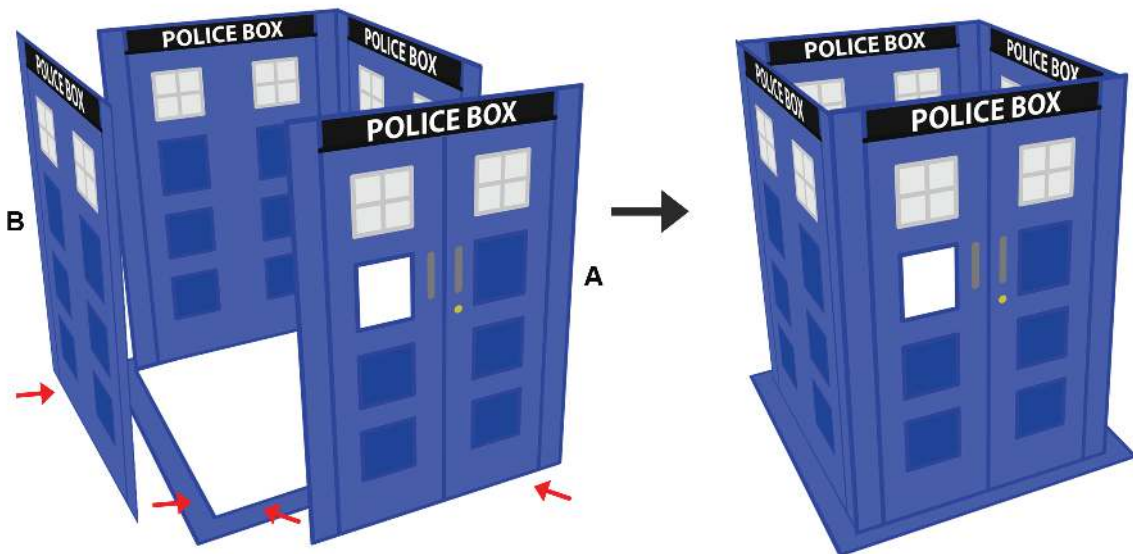

3Dmate BASE design mat is available on Amazon at:
www.bit.ly/3dmate-base-stencil

Video Tutorial Available at:
www.bit.ly/3dmate-yt-police-box