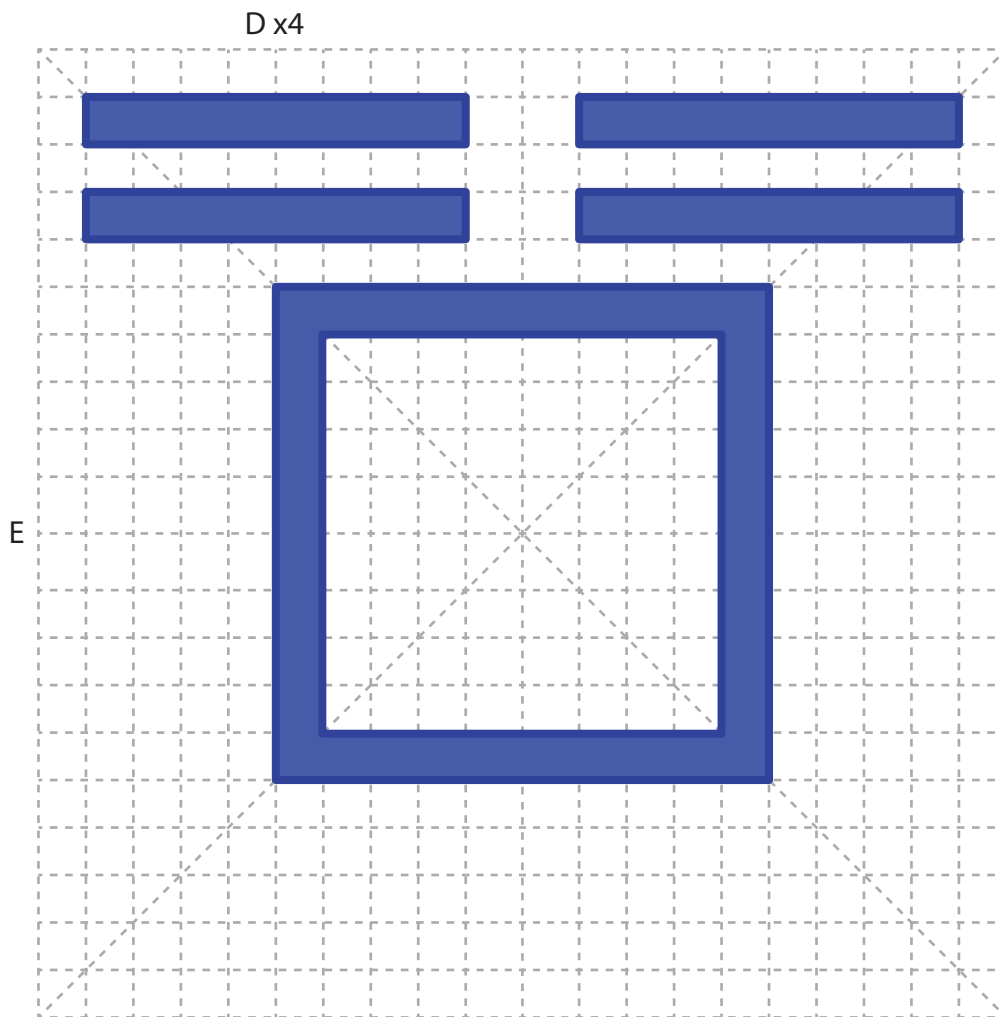

Video Tutorial Available at:
www.bit.ly/3dmate-yt-police-box

Lower Middle Square

Recommended filament colors:

Blue

Lower Middle Square

Recommended filament colors:

3Dmate BASE design mat is available on Amazon at:
www.bit.ly/3dmate-base-stencil