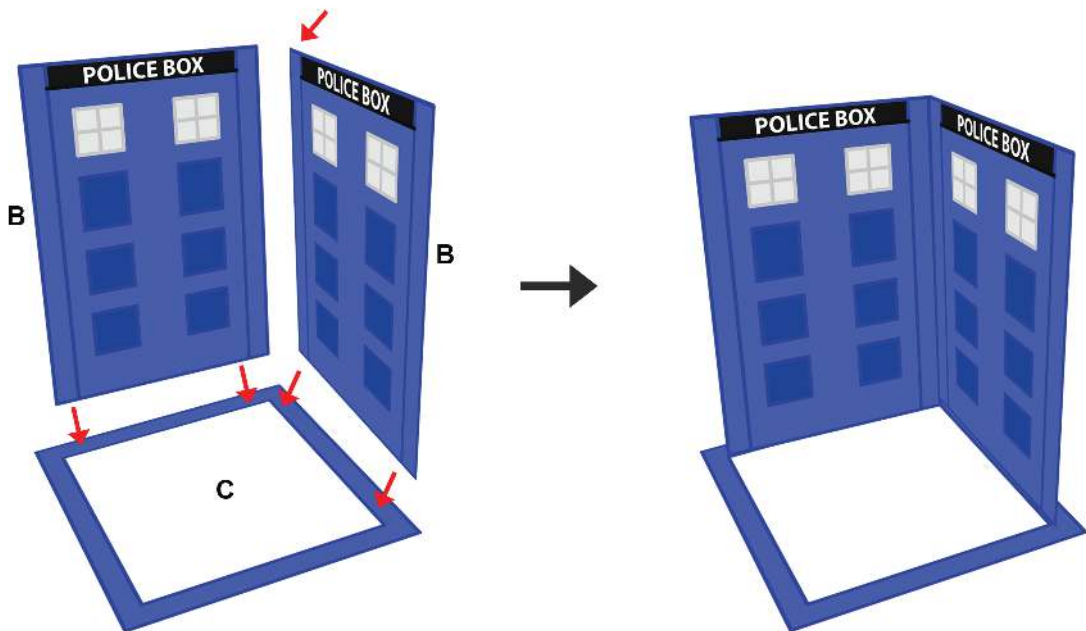

3Dmate BASE design mat is available on Amazon at:
www.bit.ly/3dmate-base-stencil

Video Tutorial Available at:
www.bit.ly/3dmate-yt-police-box