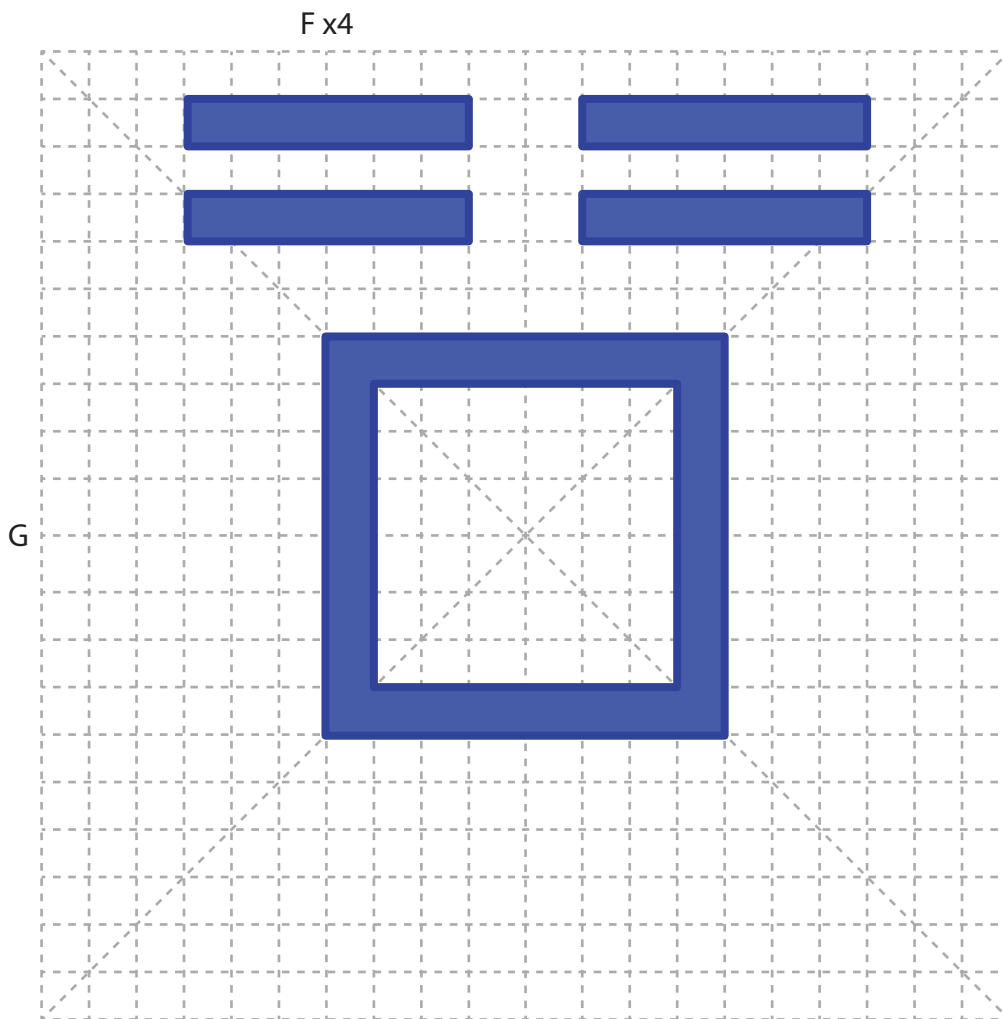

Video Tutorial Available at:
www.bit.ly/3dmate-yt-police-box

Lower Middle Square

Recommended filament colors:

Blue

Lower Middle Square

Recommended filament colors:

3Dmate BASE design mat is available on Amazon at:
www.bit.ly/3dmate-base-stencil