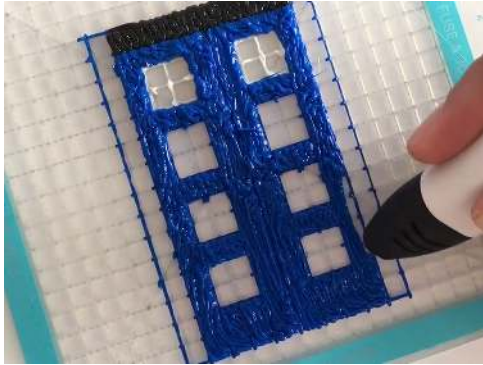

3Dmate BASE design mat is available on Amazon at:
www.bit.ly/3dmate-base-stencil

Video Tutorial Available at:
www.bit.ly/3dmate-yt-police-box

Lower Middle Square