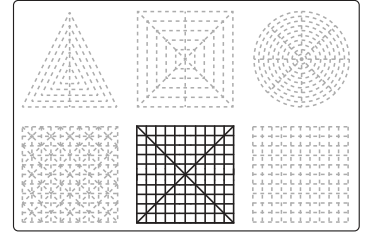

Lower Middle Square

Recommended filament colors:

B x3

Lower Middle Square

Recommended filament colors:

Blue

C

3Dmate BASE design mat is available on Amazon at:
www.bit.ly/3dmate-base-stencil

Video Tutorial Available at:
www.bit.ly/3dmate-yt-police-box

Lower Middle Square

Recommended filament colors:

Blue

Lower Middle Square

Recommended filament colors:

3Dmate BASE design mat is available on Amazon at:
www.bit.ly/3dmate-base-stencil