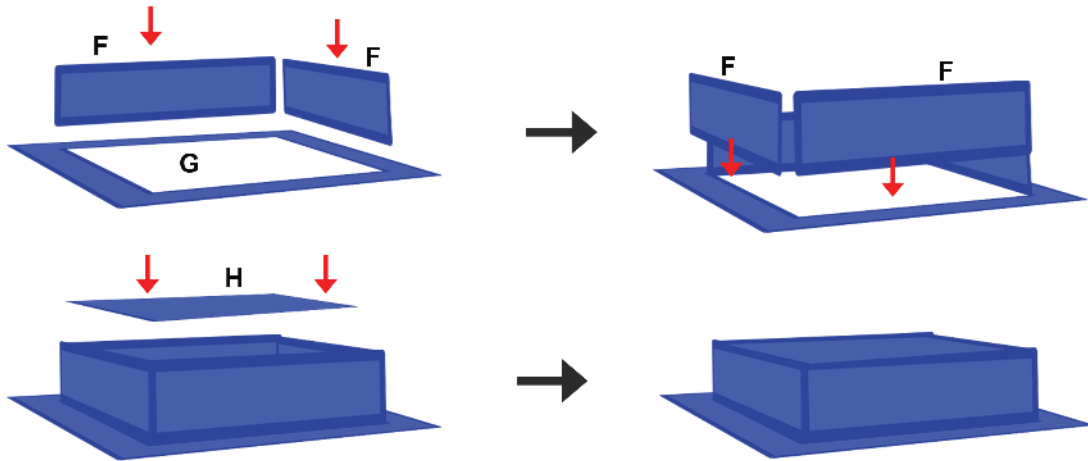

Upper Right Circle

Recommended filament colors:

Blue Transparent

J x2

I x2

3Dmate BASE design mat is available on Amazon at:
www.bit.ly/3dmate-base-stencil

Video Tutorial Available at:
www.bit.ly/3dmate-yt-police-box