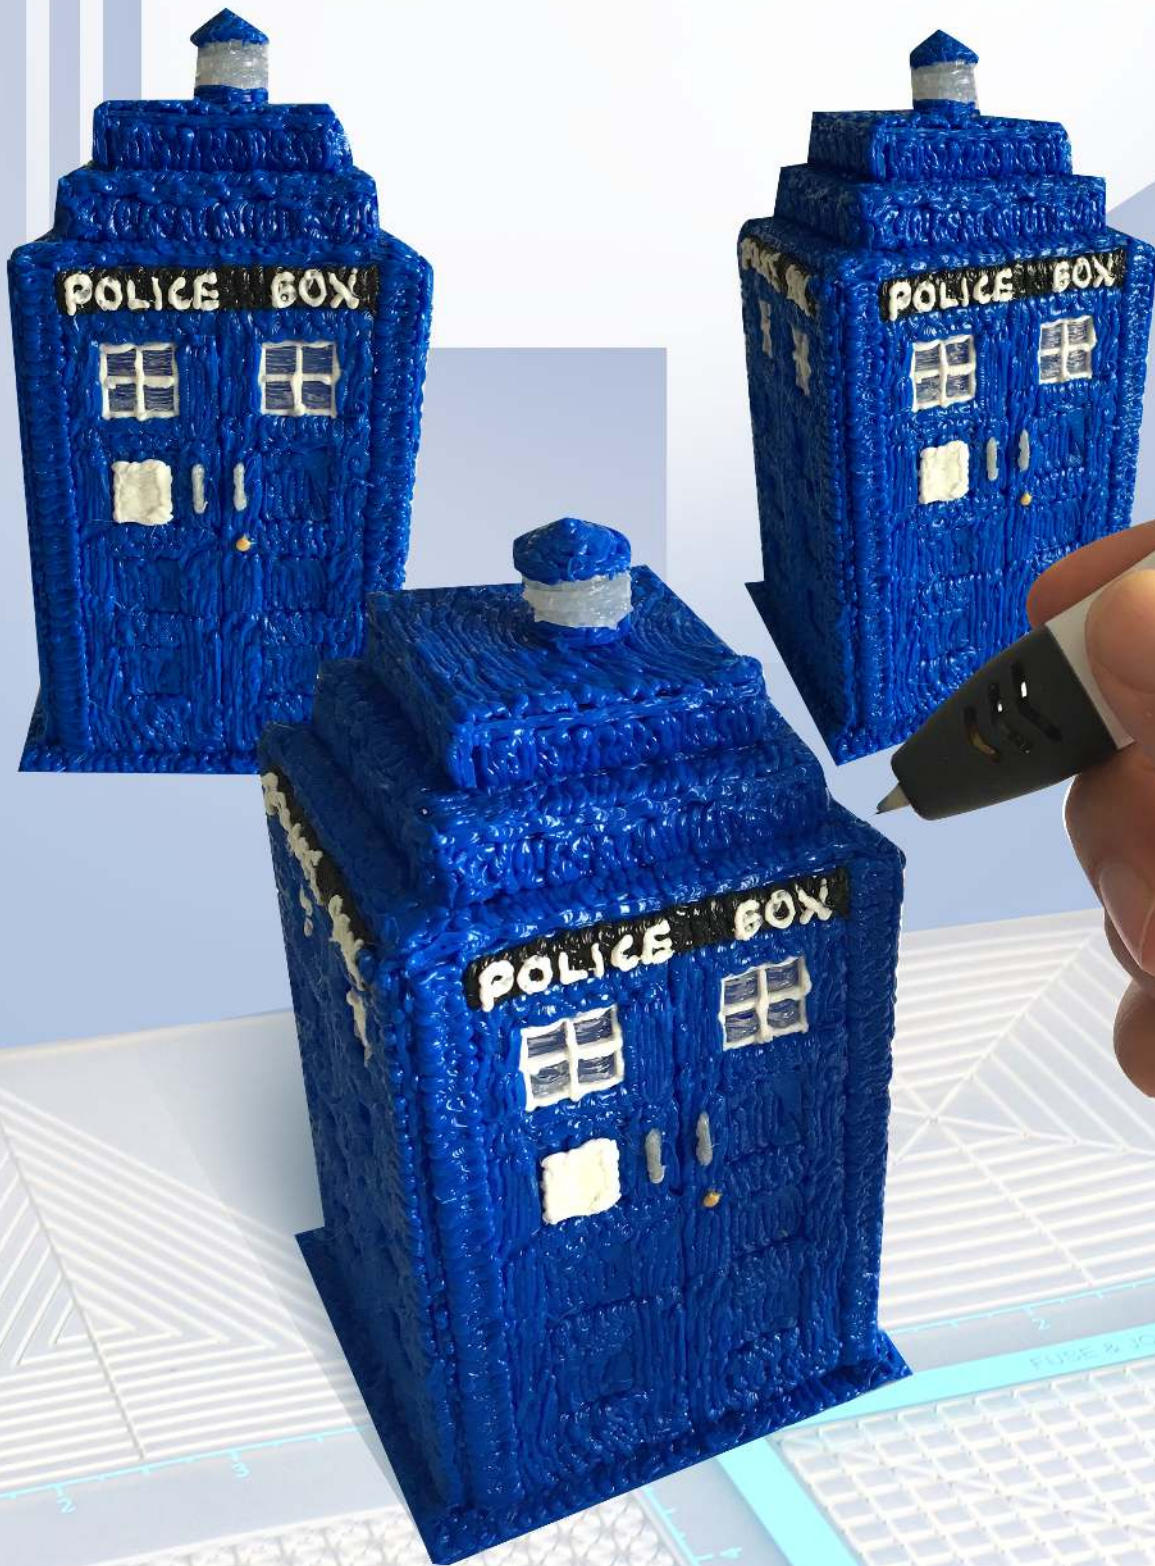

POLICE BOX

3D PEN TEMPLATE

Thank you for your purchase!

Enjoy our 3D pen stencils. They are meant to serve as guide to make 3D pen creations more accurate and enjoyable. You can use them free hand, but they work best with our **3Dmate BASE Design Mat**

- **Free hand** - place the stencil on a flat surface and trace the printed lines with the 3D pen (you may cover the printout with parchment or tracing paper). Once filament cools, remove the pieces from the paper and fuse them together as instructed.
- **3Dmate BASE Design Mat** – the easy way to improve the quality of your creations. Place the stencil under the mat, draw within the indicated grooves. Once the filament cools, bend the mat and remove the piece and fuse together with other parts as instructed. Enjoy your perfect 3D creations.