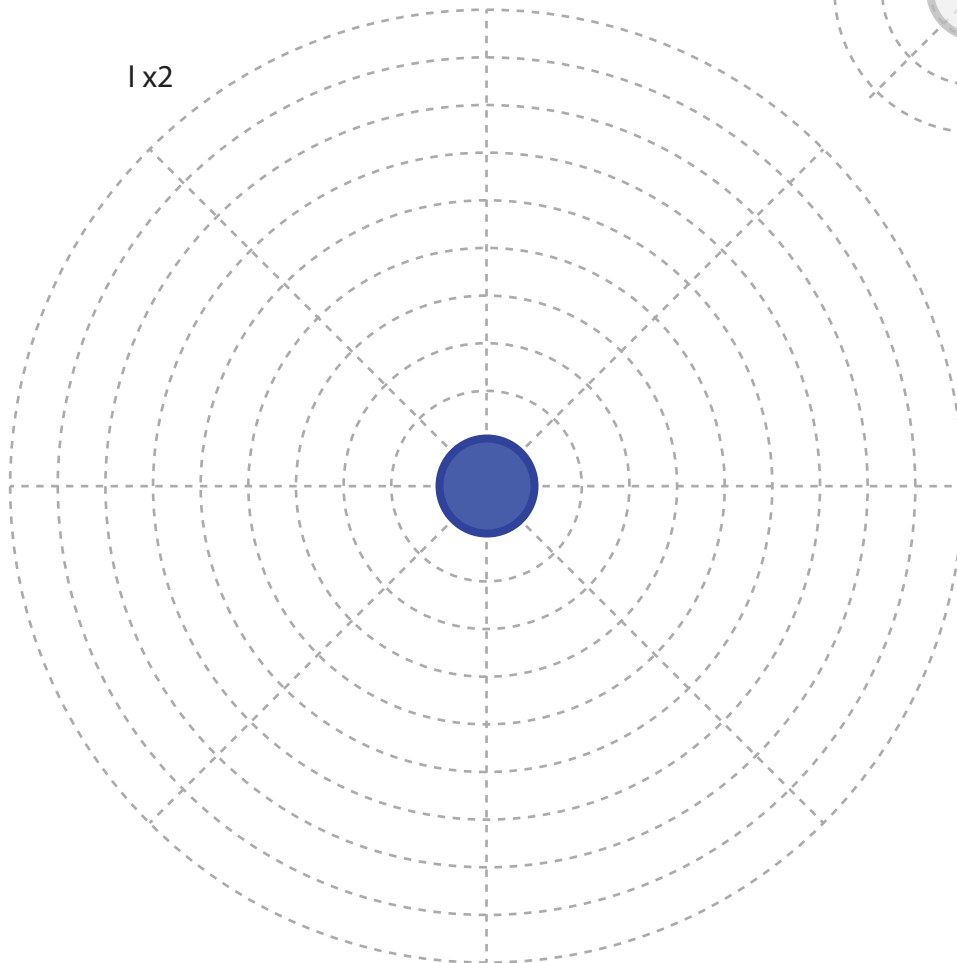

Upper Right Circle

Recommended filament colors:

Blue Transparent

J x2

I x2

3Dmate BASE design mat is available on Amazon at:
www.bit.ly/3dmate-base-stencil

Video Tutorial Available at:
www.bit.ly/3dmate-yt-police-box