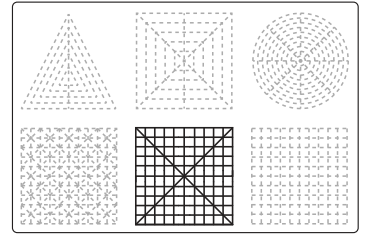

Video Tutorial Available at:
www.bit.ly/3dmate-yt-police-box

Lower Middle Square

Recommended filament colors:

A

3Dmate BASE design mat is available on Amazon at:
www.bit.ly/3dmate-base-stencil

Video Tutorial Available at:
www.bit.ly/3dmate-yt-police-box

Lower Middle Square

Recommended filament colors:

B x3

Lower Middle Square

Recommended filament colors:

Blue

C

3Dmate BASE design mat is available on Amazon at:
www.bit.ly/3dmate-base-stencil