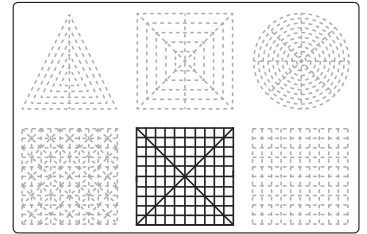

Lower Middle Square

Recommended filament colors:

B x3

Lower Middle Square

Recommended filament colors:

Blue

C

3Dmate BASE design mat is available on Amazon at:
www.bit.ly/3dmate-base-stencil

Video Tutorial Available at:
www.bit.ly/3dmate-yt-police-box

Lower Middle Square

Recommended filament colors:

Blue

Lower Middle Square

Recommended filament colors:

3Dmate BASE design mat is available on Amazon at:
www.bit.ly/3dmate-base-stencil

Video Tutorial Available at:
www.bit.ly/3dmate-yt-police-box

Lower Middle Square

Recommended filament colors:

Blue

3Dmate BASE design mat is available on Amazon at:
www.bit.ly/3dmate-base-stencil

Video Tutorial Available at:
www.bit.ly/3dmate-yt-police-box