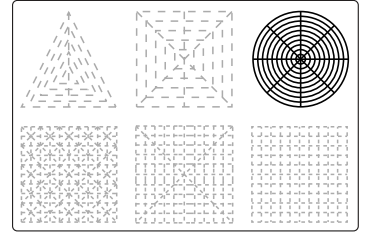

3Dmate BASE design mat is available on Amazon at:
www.bit.ly/3dmate-base-stencil

Video Tutorial Available at:
www.bit.ly/3dmate-yt-police-box

Upper Right Circle