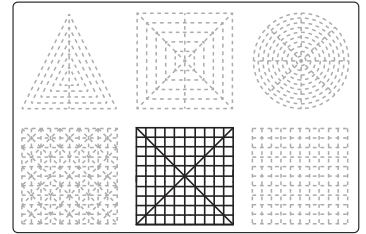

Lower Middle Square

Recommended filament colors:

B x3

Lower Middle Square

Recommended filament colors:

Blue

C

3Dmate BASE design mat is available on Amazon at:
www.bit.ly/3dmate-base-stencil

Video Tutorial Available at:
www.bit.ly/3dmate-yt-police-box

Lower Middle Square

Recommended filament colors:

Blue

Lower Middle Square

Recommended filament colors:

3Dmate BASE design mat is available on Amazon at:
www.bit.ly/3dmate-base-stencil