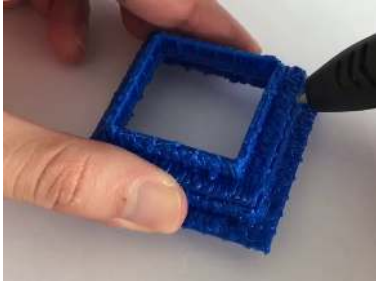

3Dmate BASE design mat is available on Amazon at:
www.bit.ly/3dmate-base-stencil

Video Tutorial Available at:
www.bit.ly/3dmate-yt-police-box