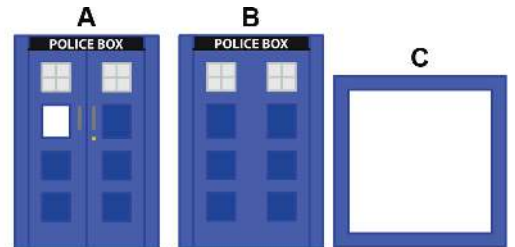

3Dmate BASE design mat is available on Amazon at:
www.bit.ly/3dmate-base-stencil

Video Tutorial Available at:
www.bit.ly/3dmate-yt-police-box