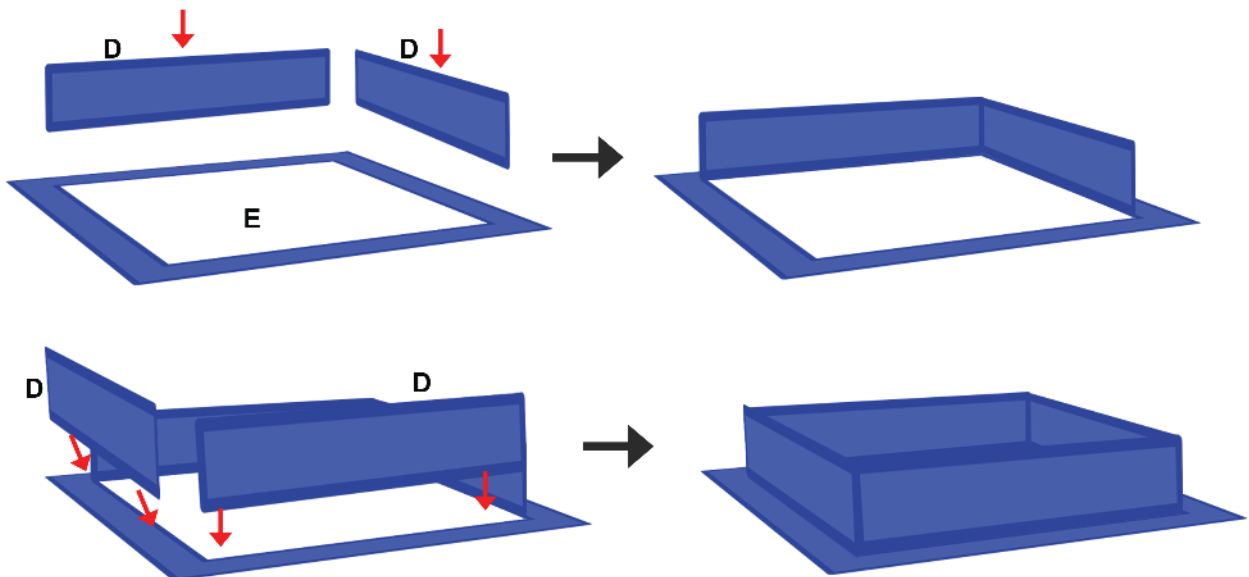

Upper Right Circle

Recommended filament colors:

Blue Transparent

J x2

I x2

3Dmate BASE design mat is available on Amazon at:
www.bit.ly/3dmate-base-stencil

Video Tutorial Available at:
www.bit.ly/3dmate-yt-police-box