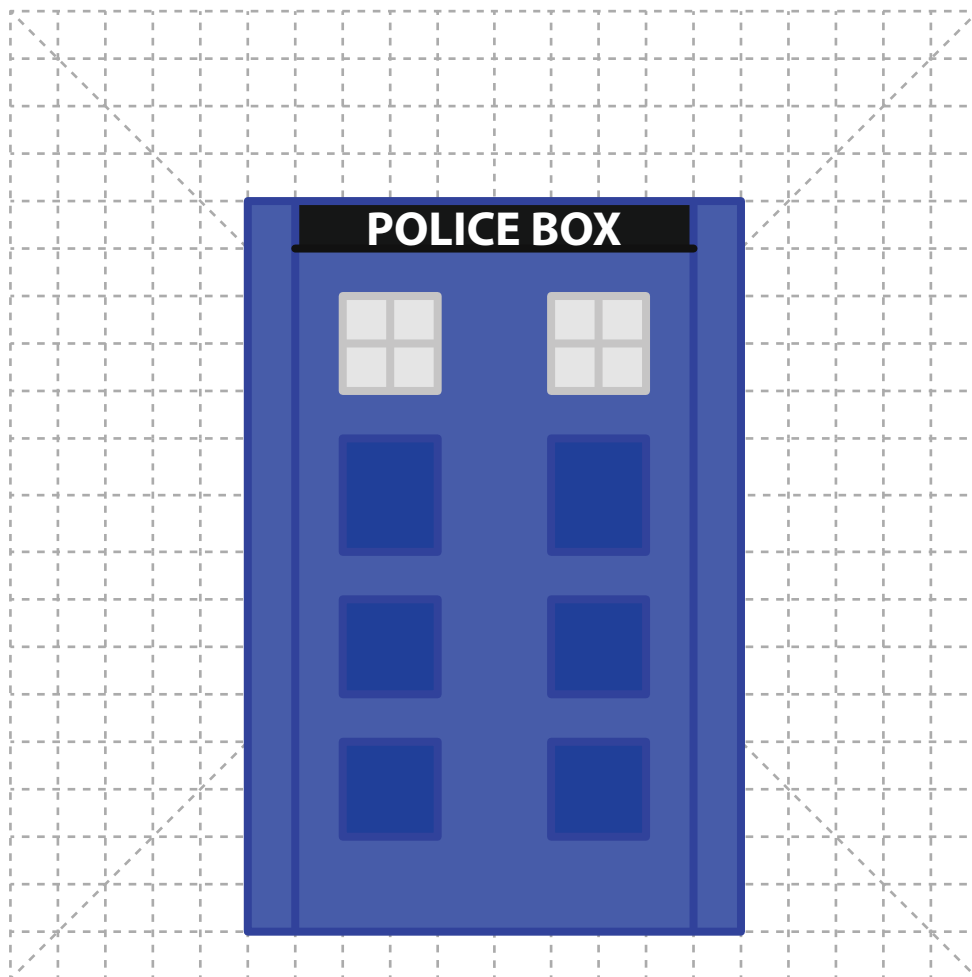

Recommended filament colors:

B x3