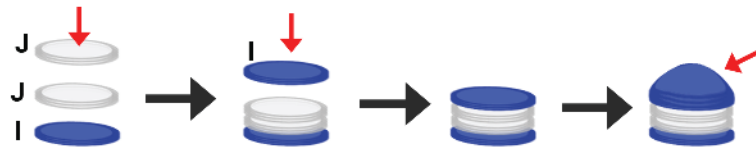

Video Tutorial Available at:
www.bit.ly/3dmate-yt-police-box

Lower Middle Square

Recommended filament colors:

Blue

3Dmate BASE design mat is available on Amazon at:
www.bit.ly/3dmate-base-stencil

Video Tutorial Available at:
www.bit.ly/3dmate-yt-police-box

Upper Right Circle

Recommended filament colors:

Blue Transparent

J x2

I x2

3Dmate BASE design mat is available on Amazon at:
www.bit.ly/3dmate-base-stencil

Video Tutorial Available at:
www.bit.ly/3dmate-yt-police-box