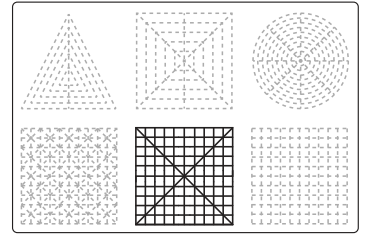

3Dmate BASE design mat is available on Amazon at:
www.bit.ly/3dmate-base-stencil

Video Tutorial Available at:
www.bit.ly/3dmate-yt-police-box

Lower Middle Square