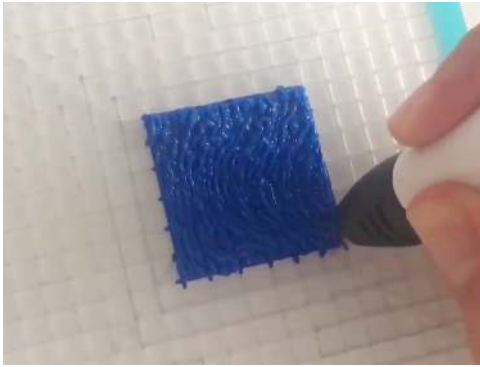

- **Free hand** - place the stencil on a flat surface and trace the printed lines with the 3D pen (you may cover the printout with parchment or tracing paper). Once filament cools, remove the pieces from the paper and fuse them together as instructed.
- **3Dmate BASE Design Mat** – the easy way to improve the quality of your creations. Place the stencil under the mat, draw within the indicated grooves. Once the filament cools, bend the mat and remove the piece and fuse together with other parts as instructed. Enjoy your perfect 3D creations.

Video Tutorial Available at:
www.bit.ly/3dmate-yt-police-box

Lower Middle Square

Recommended filament colors:

Blue

Lower Middle Square

Recommended filament colors:

3Dmate BASE design mat is available on Amazon at:
www.bit.ly/3dmate-base-stencil

Video Tutorial Available at:
www.bit.ly/3dmate-yt-police-box

Lower Middle Square

Recommended filament colors:

Blue

3Dmate BASE design mat is available on Amazon at:
www.bit.ly/3dmate-base-stencil

Video Tutorial Available at:
www.bit.ly/3dmate-yt-police-box