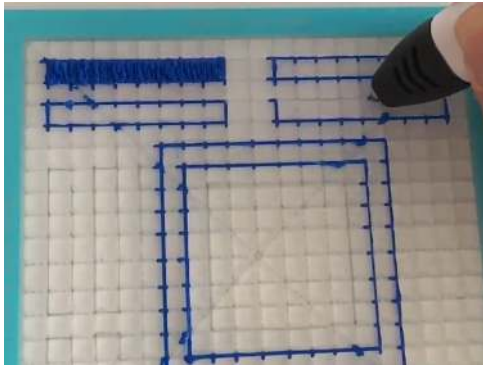

3Dmate BASE design mat is available on Amazon at:
www.bit.ly/3dmate-base-stencil

Video Tutorial Available at:
www.bit.ly/3dmate-yt-police-box

Lower Middle Square

Recommended filament colors: