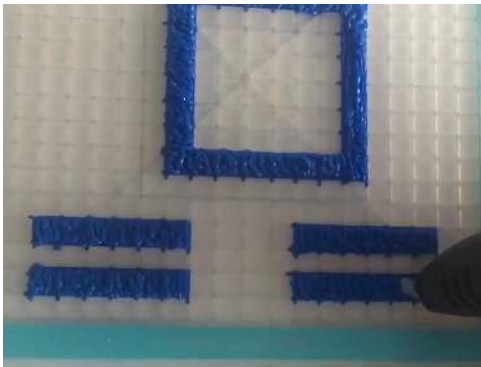

Video Tutorial Available at:
www.bit.ly/3dmate-yt-police-box

Lower Middle Square

Recommended filament colors:

Blue

Lower Middle Square

Recommended filament colors:

3Dmate BASE design mat is available on Amazon at:
www.bit.ly/3dmate-base-stencil