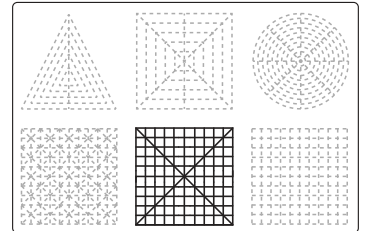

Lower Middle Square

Recommended filament colors:

B x3

Lower Middle Square

Recommended filament colors:

Blue

C

3Dmate BASE design mat is available on Amazon at:
www.bit.ly/3dmate-base-stencil

Video Tutorial Available at:
www.bit.ly/3dmate-yt-police-box

Lower Middle Square

Recommended filament colors:

Blue

Lower Middle Square

Recommended filament colors:

3Dmate BASE design mat is available on Amazon at:
www.bit.ly/3dmate-base-stencil

Video Tutorial Available at:
www.bit.ly/3dmate-yt-police-box

Lower Middle Square

Recommended filament colors:

Blue

3Dmate BASE design mat is available on Amazon at:
www.bit.ly/3dmate-base-stencil

Video Tutorial Available at:
www.bit.ly/3dmate-yt-police-box