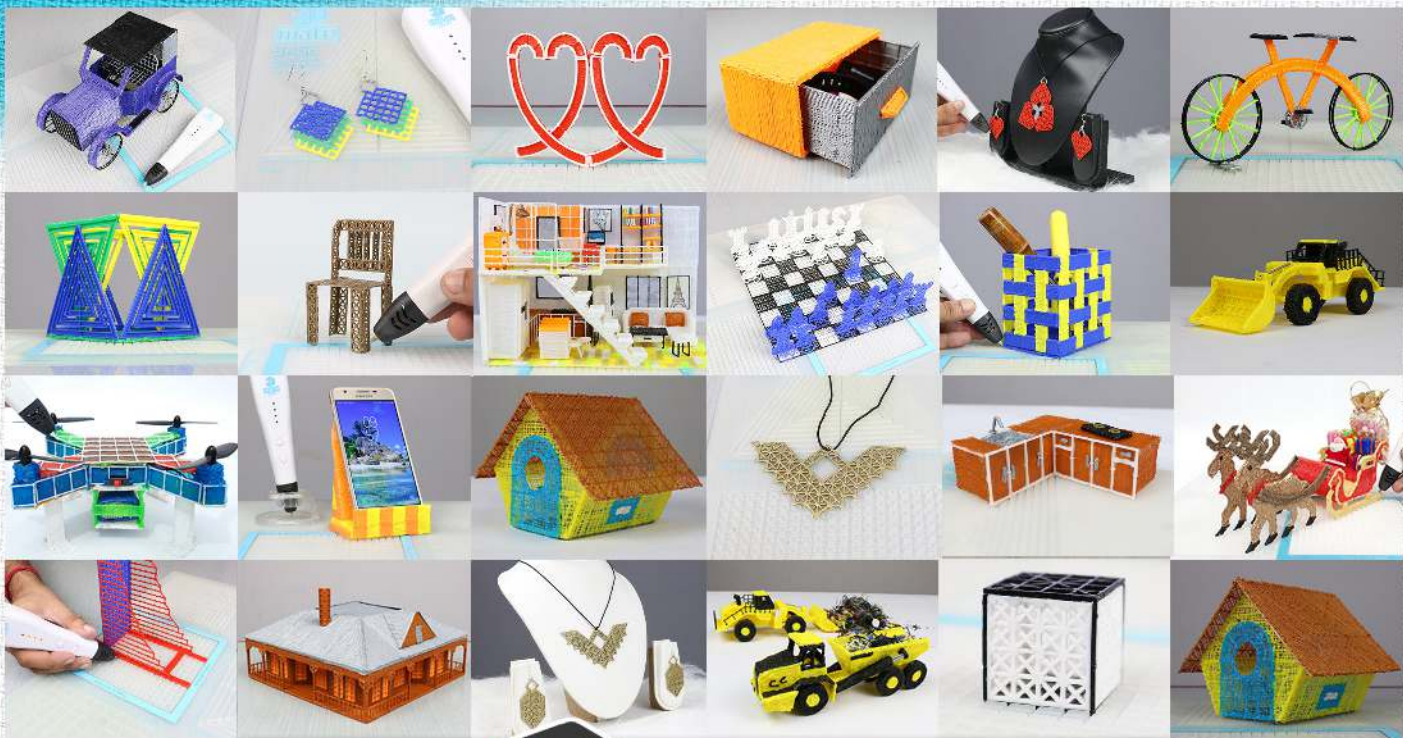

GET INSPIRED!

Find inspirational ideas as well as tips, tricks and free downloadable stencils for the 3Dmate Design Mat, by visiting our PROJECTS page at: www.the3dmate.com/projects or Scan the QR code

PROJECTS