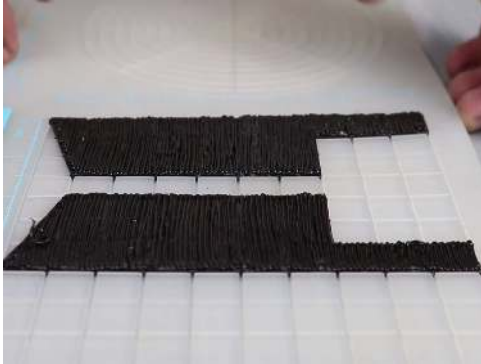

- **Free hand** - place the stencil on a flat surface and trace the printed lines with the 3D pen (you may cover the printout with parchment or tracing paper). Once filament cools, remove the pieces from the paper and fuse them together as instructed.
- **3Dmate BASE Design Mat** – the easy way to improve the quality of your creations. Place the stencil under the mat, draw within the indicated grooves. Once the filament cools, bend the mat and remove the piece and fuse together with other parts as instructed. Enjoy your perfect 3D creations.

Black

3Dmate BASE design mat is available on Amazon at:
www.bit.ly/3dmate-base-stencil

Video Tutorial Available at:
www.bit.ly/3dmate-yt-off-road-truck

Lower Right Square

Recommended filament colors:

3Dmate BASE design mat is available on Amazon at:
www.bit.ly/3dmate-base-stencil