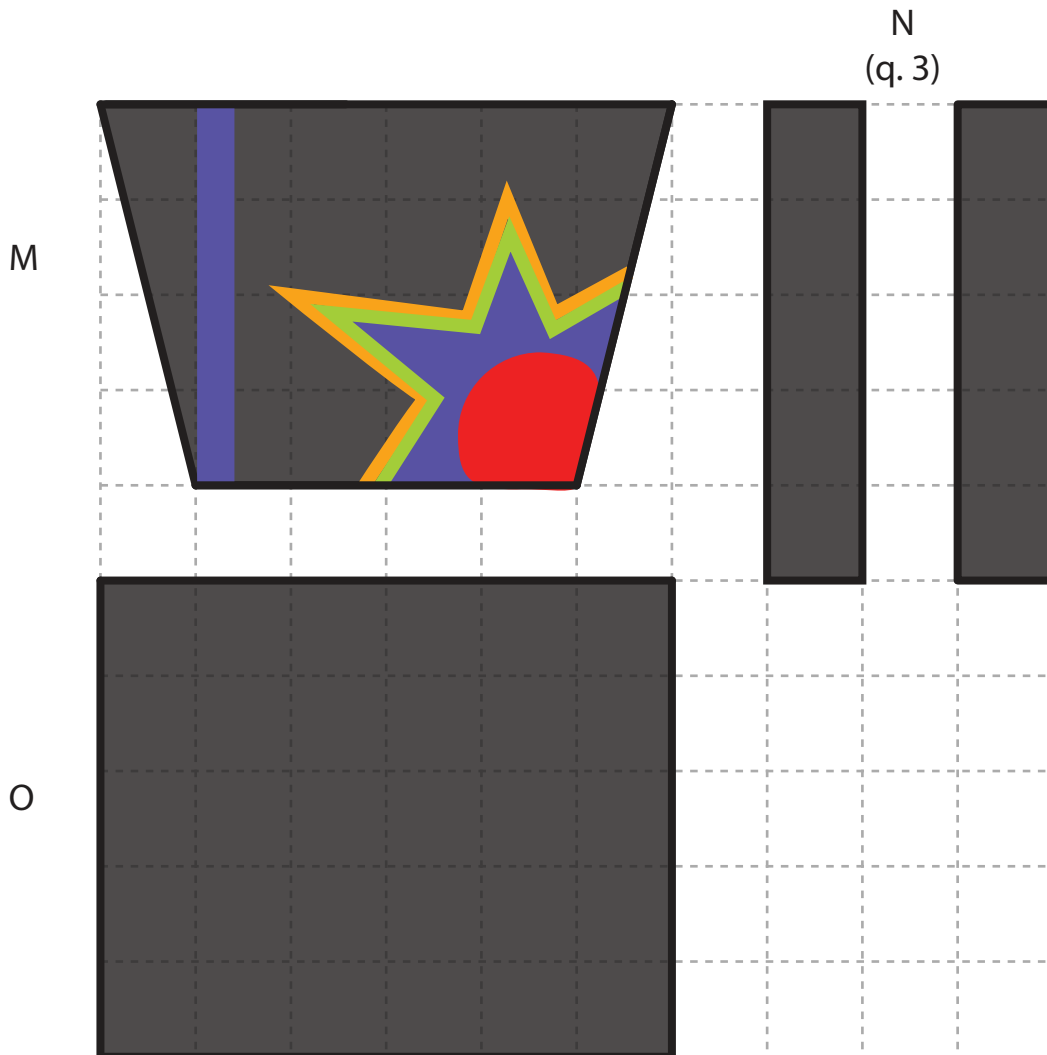

Recommended filament colors: