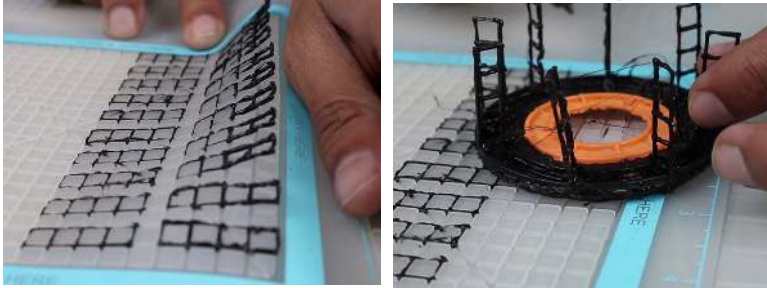

3Dmate BASE design mat is available on Amazon at:
www.bit.ly/3dmate-base-stencil

Video Tutorial Available at:
www.bit.ly/3dmate-yt-off-road-truck

Lower Middle Square