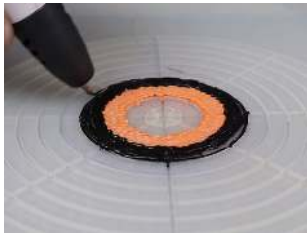

3Dmate BASE design mat is available on Amazon at:
www.bit.ly/3dmate-base-stencil

Video Tutorial Available at:
www.bit.ly/3dmate-yt-off-road-truck