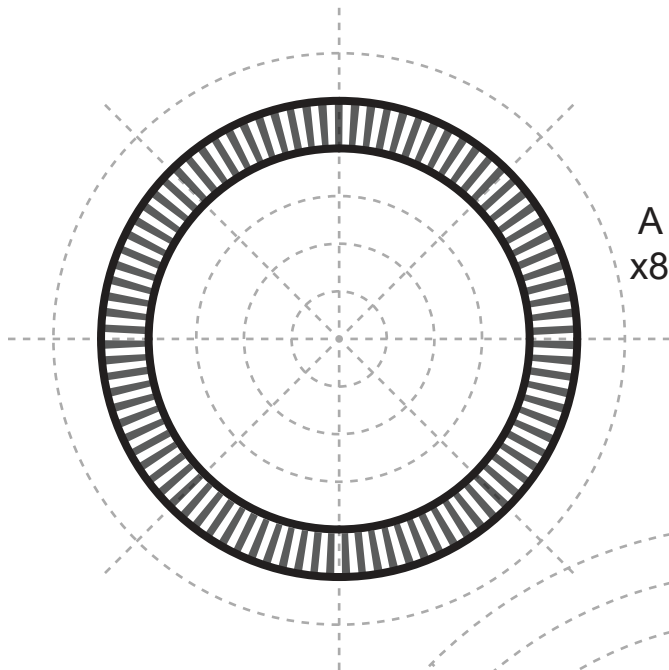

3Dmate BASE design mat is available on Amazon at:
www.bit.ly/3dmate-base-stencil

Video Tutorial Available at:
www.bit.ly/3dmate-yt-off-road-truck

Upper Right Circle

Recommended filament colors:

3Dmate BASE design mat is available on Amazon at:
www.bit.ly/3dmate-base-stencil