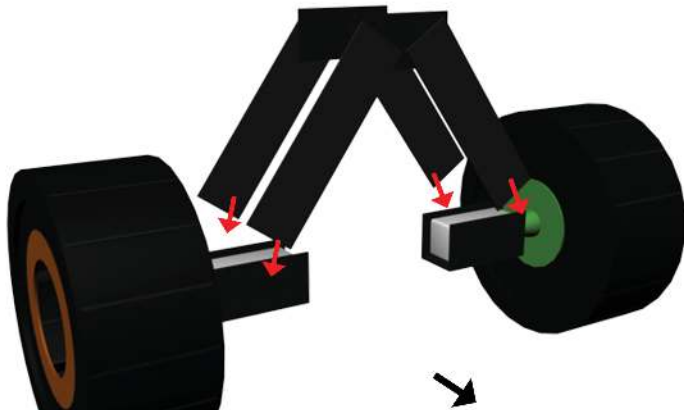

3Dmate BASE design mat is available on Amazon at:
www.bit.ly/3dmate-base-stencil

Video Tutorial Available at:
www.bit.ly/3dmate-yt-off-road-truck