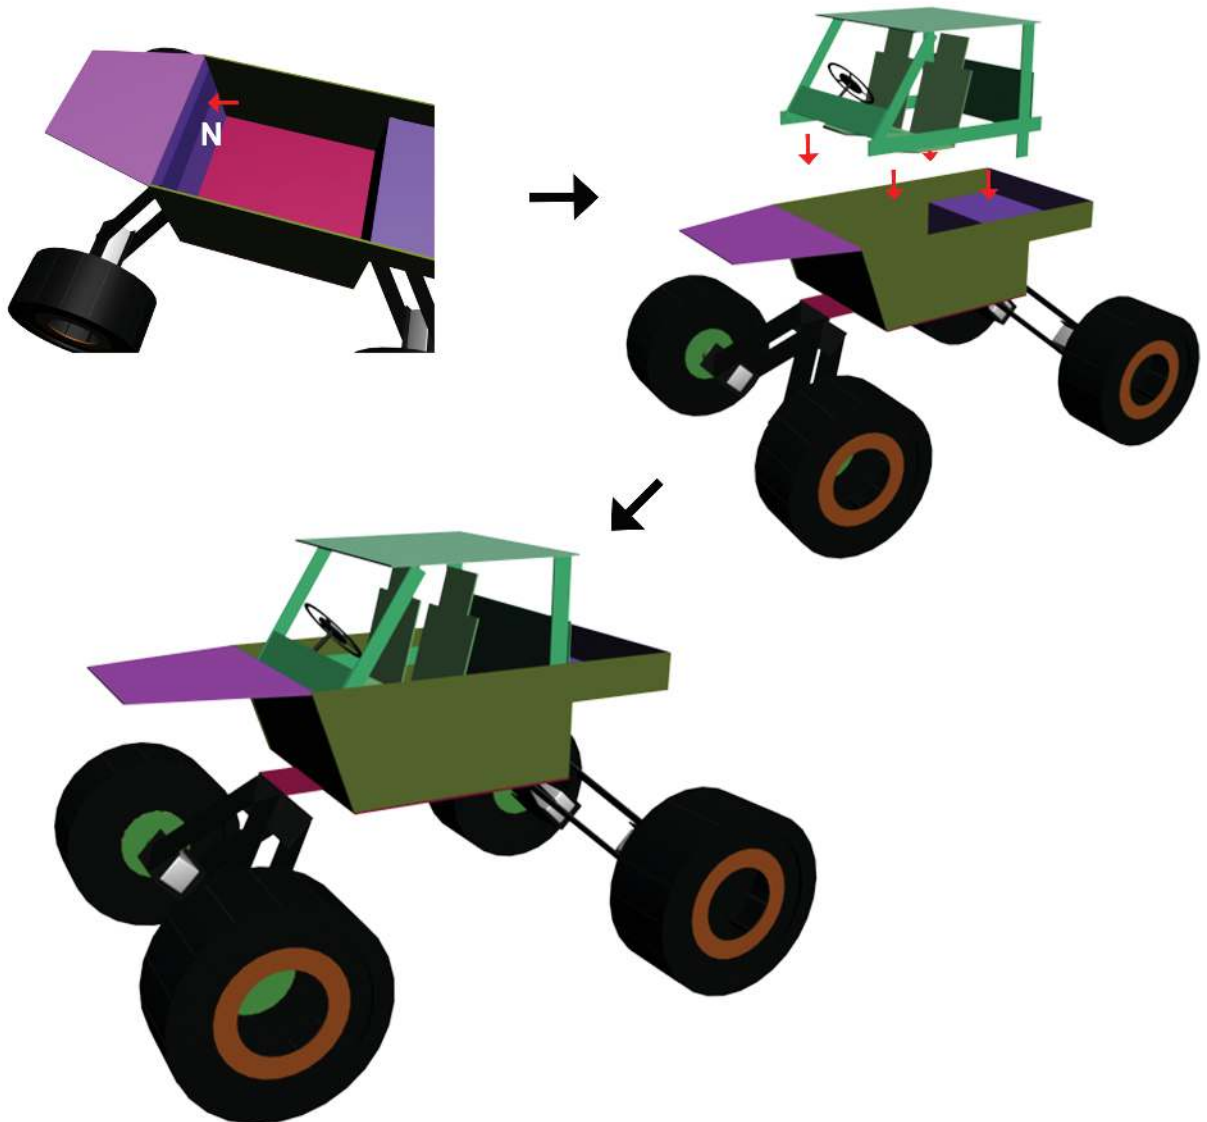

3Dmate BASE design mat is available on Amazon at:
www.bit.ly/3dmate-base-stencil

Video Tutorial Available at:
www.bit.ly/3dmate-yt-off-road-truck