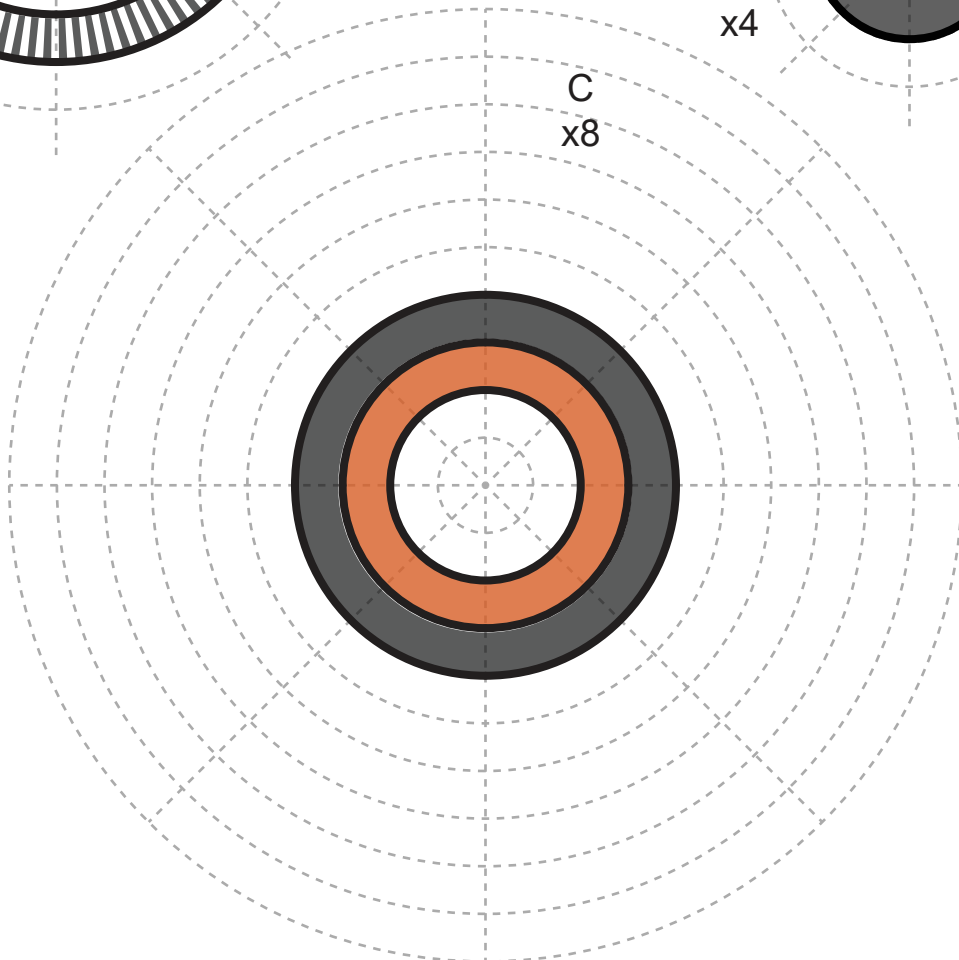

3Dmate BASE design mat is available on Amazon at:
www.bit.ly/3dmate-base-stencil

Video Tutorial Available at:
www.bit.ly/3dmate-yt-off-road-truck

Upper Right Circle

Recommended filament colors: