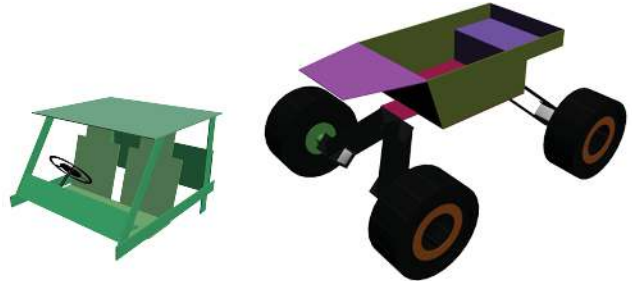

3Dmate BASE design mat is available on Amazon at:
www.bit.ly/3dmate-base-stencil

Video Tutorial Available at:
www.bit.ly/3dmate-yt-off-road-truck