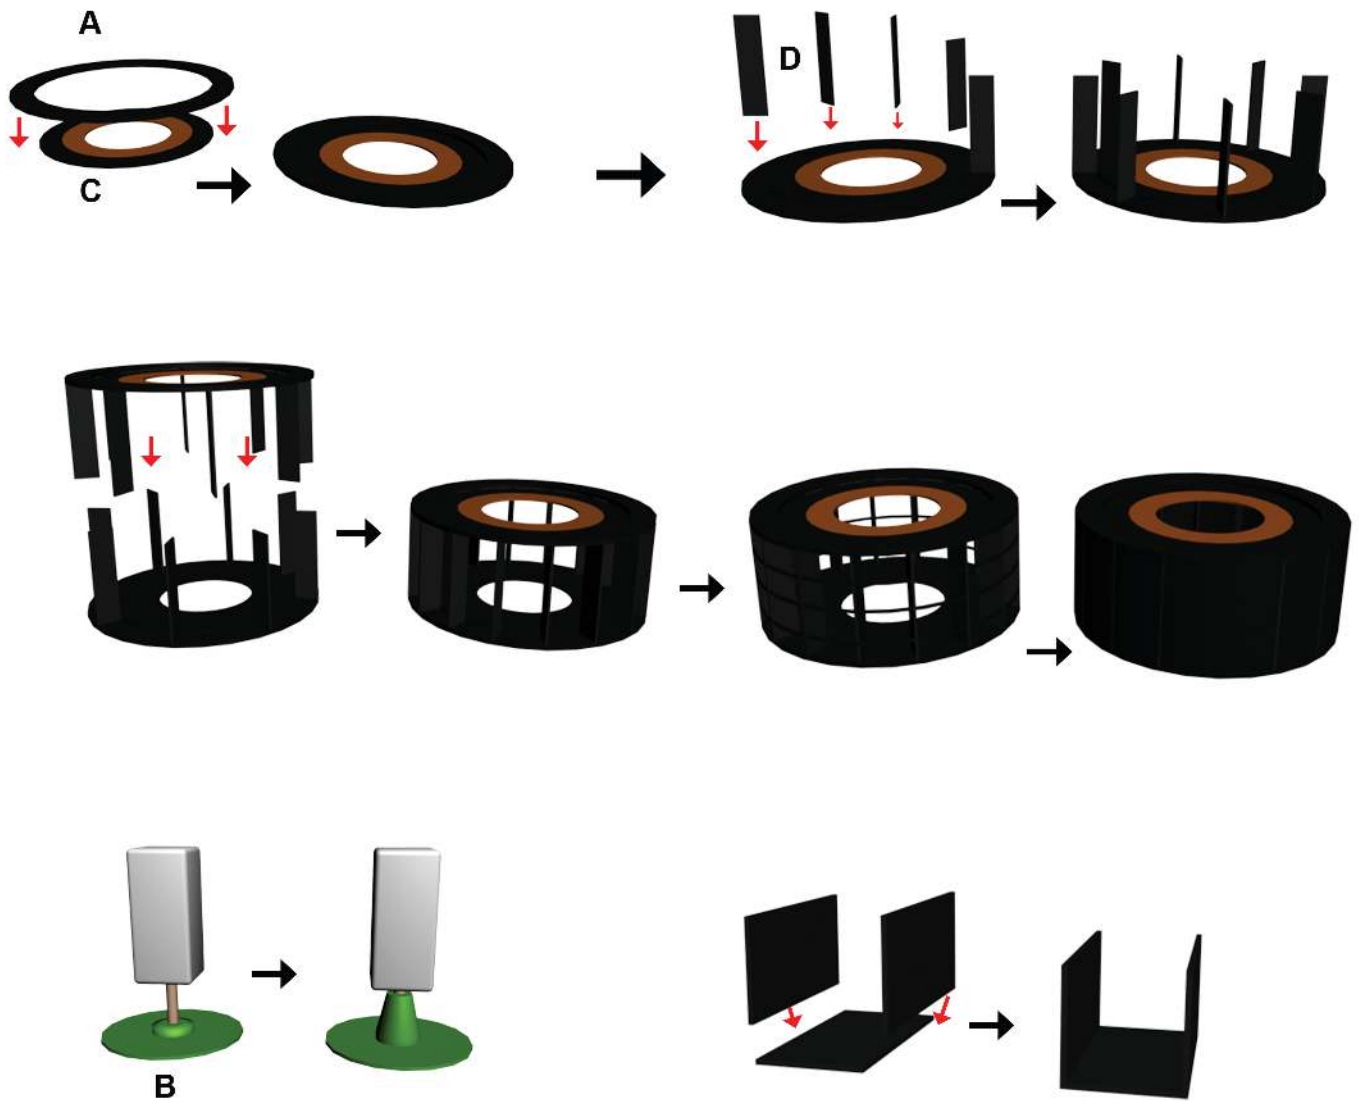

3Dmate BASE design mat is available on Amazon at:
www.bit.ly/3dmate-base-stencil

Video Tutorial Available at:
www.bit.ly/3dmate-yt-off-road-truck