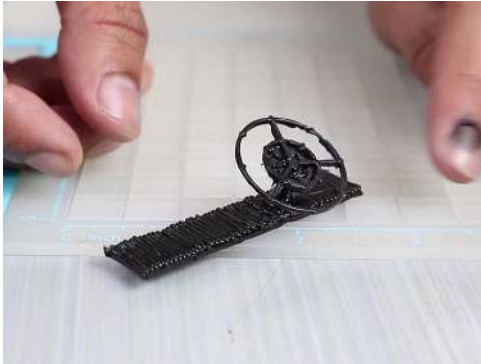

3Dmate BASE design mat is available on Amazon at:
www.bit.ly/3dmate-base-stencil

Video Tutorial Available at:
www.bit.ly/3dmate-yt-off-road-truck

Lower Middle Square

Recommended filament colors: