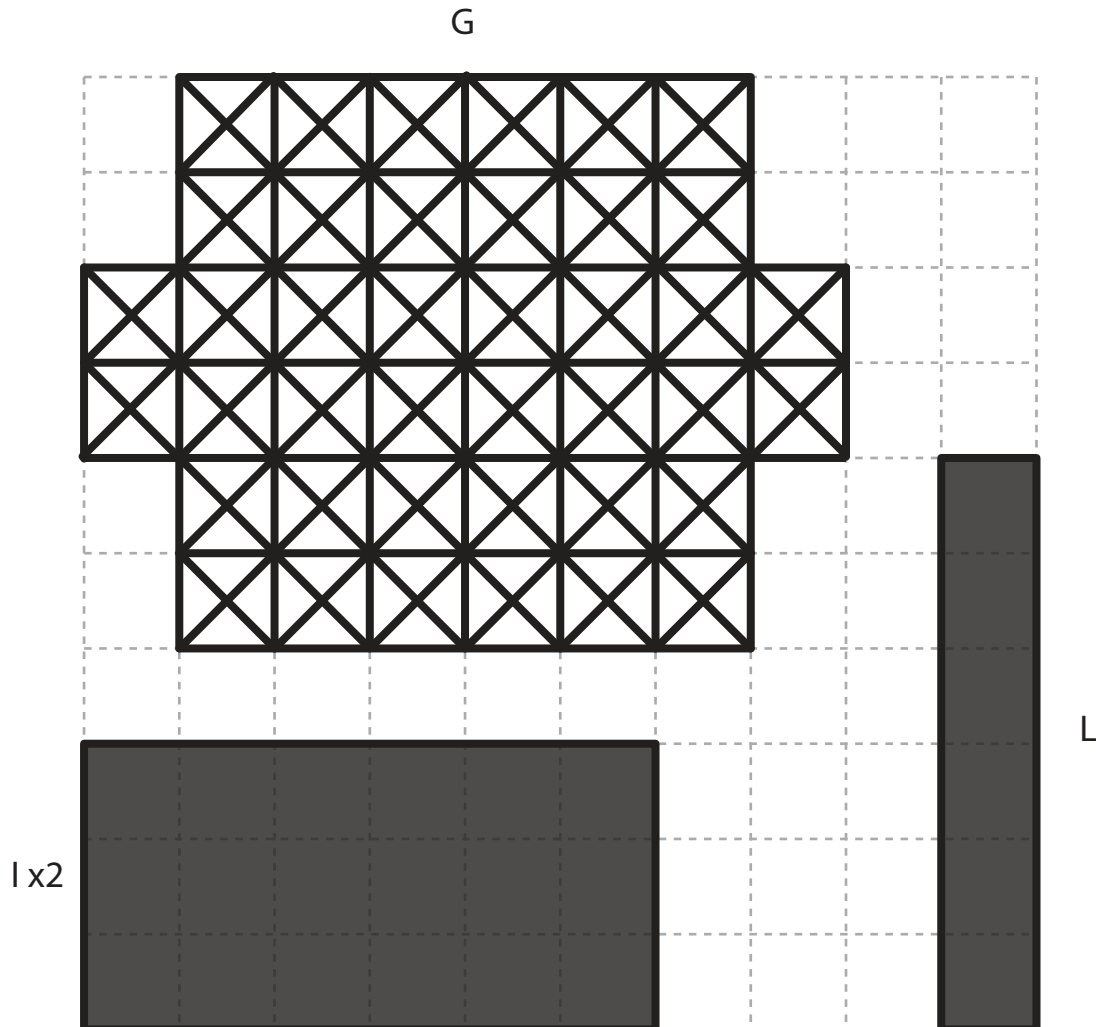

3Dmate BASE design mat is available on Amazon at:
www.bit.ly/3dmate-base-stencil

Video Tutorial Available at:
www.bit.ly/3dmate-yt-off-road-truck

Lower Right Square

Recommended filament colors:

Black