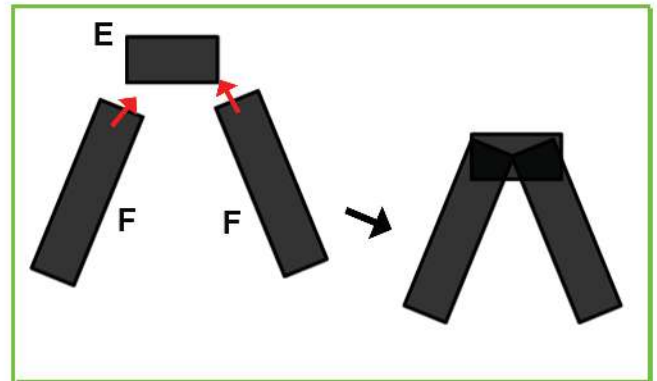

3Dmate BASE design mat is available on Amazon at:
www.bit.ly/3dmate-base-stencil

Video Tutorial Available at:
www.bit.ly/3dmate-yt-off-road-truck