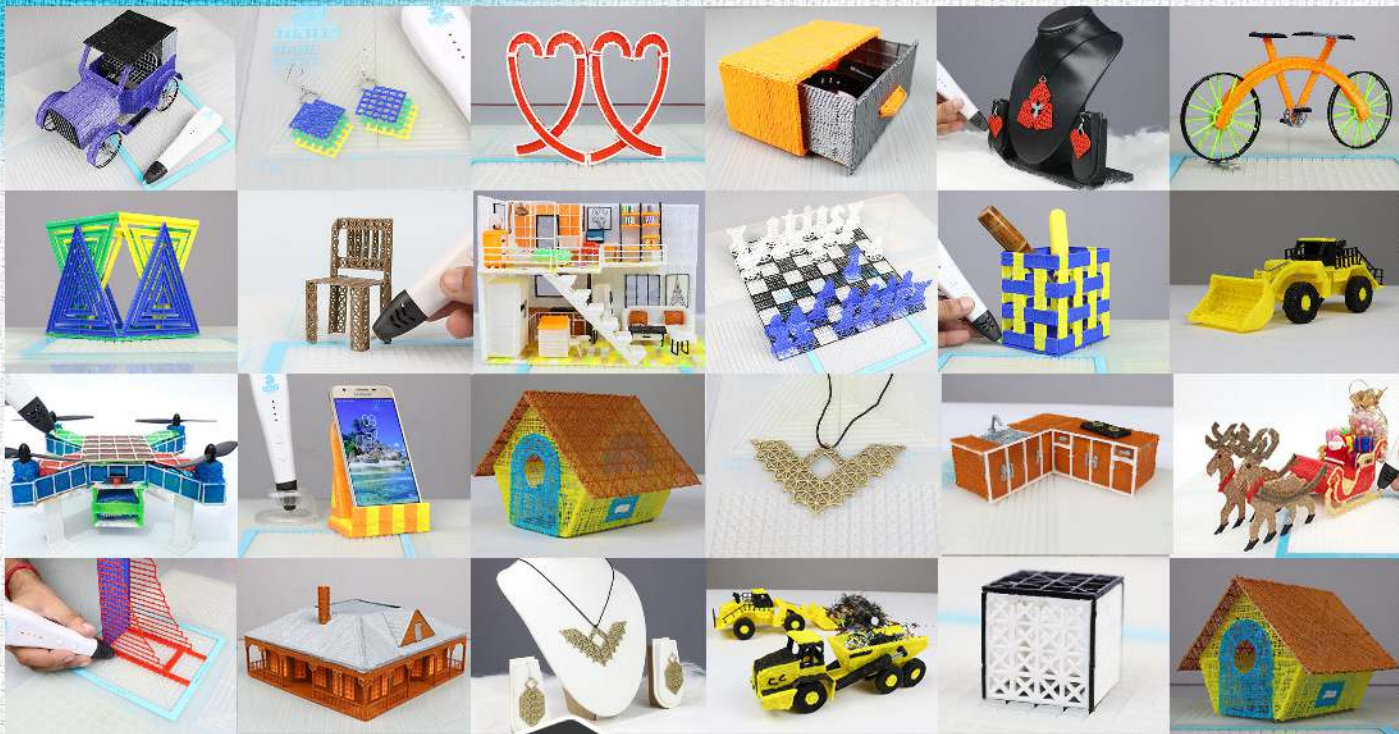

GET INSPIRED!

Find inspirational ideas as well as tips, tricks and free downloadable stencils for the 3Dmate Design Mat, by visiting our **PROJECTS** page at: www.the3dmate.com/projects or Scan the QR code →

PROJECTS