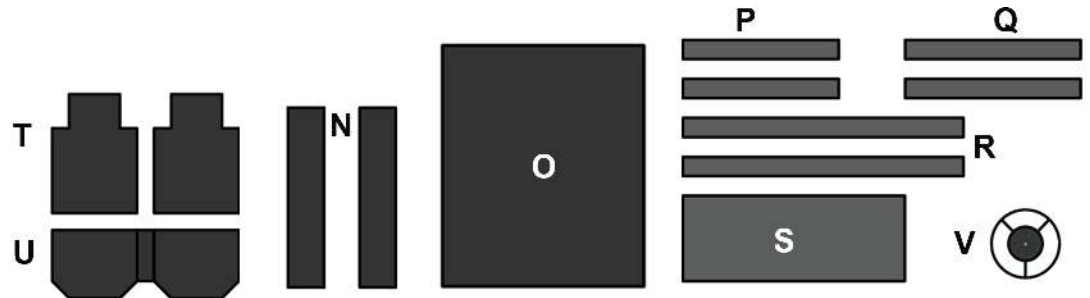

3Dmate BASE design mat is available on Amazon at:
www.bit.ly/3dmate-base-stencil

Video Tutorial Available at:
www.bit.ly/3dmate-yt-off-road-truck