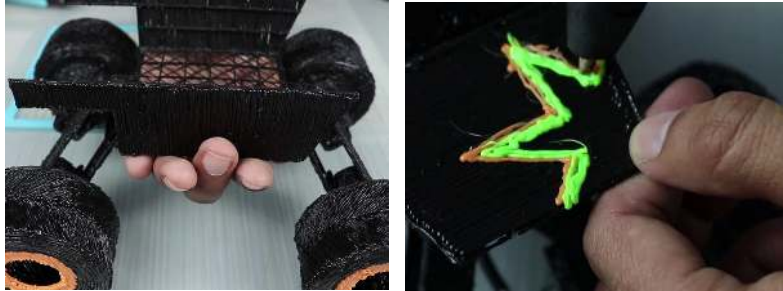

3Dmate BASE design mat is available on Amazon at:
www.bit.ly/3dmate-base-stencil

Video Tutorial Available at:
www.bit.ly/3dmate-yt-off-road-truck

Lower Right Square