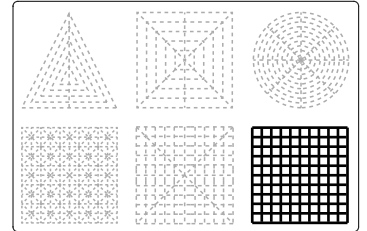

3Dmate BASE design mat is available on Amazon at:
www.bit.ly/3dmate-base-stencil

Video Tutorial Available at:
www.bit.ly/3dmate-yt-doll-house

Lower Right Square