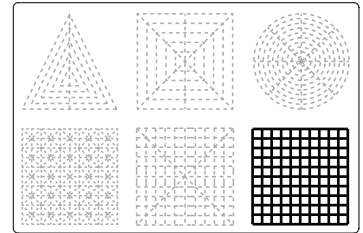

3Dmate BASE design mat is available on Amazon at:
www.bit.ly/3dmate-base-stencil

Video Tutorial Available at:
www.bit.ly/3dmate-yt-doll-house

Lower Right Square