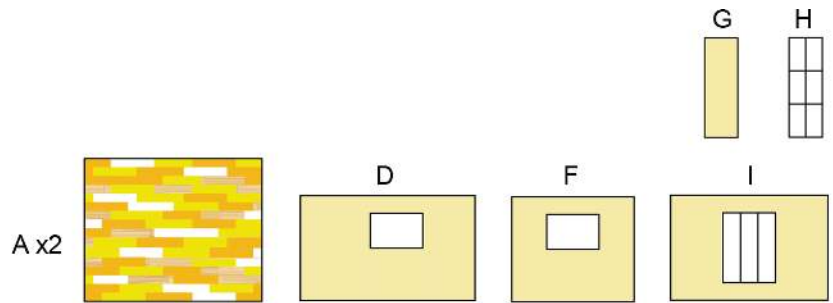

White

Lower Middle Square

Recommended filament colors:

White

3Dmate BASE design mat is available on Amazon at:
www.bit.ly/3dmate-base-stencil

Video Tutorial Available at:
www.bit.ly/3dmate-yt-doll-house

3Dmate BASE design mat is available on Amazon at:
www.bit.ly/3dmate-base-stencil