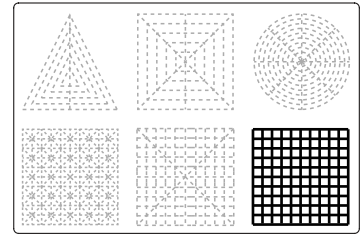

Lower Right Square

Recommended filament colors:

Marize

Wall- L

3Dmate BASE design mat is available on Amazon at:
www.bit.ly/3dmate-base-stencil

Video Tutorial Available at:
www.bit.ly/3dmate-yt-doll-house

Lower Right Square