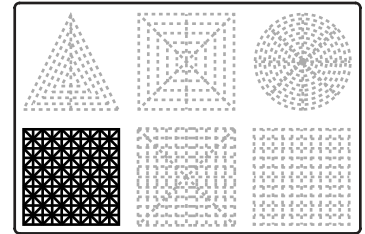

Lower Right Square

Recommended filament colors:

Marize

Wall- L

3Dmate BASE design mat is available on Amazon at:
www.bit.ly/3dmate-base-stencil

Video Tutorial Available at:
www.bit.ly/3dmate-yt-doll-house

Lower Right Square

Recommended filament colors:

Marize Black

3Dmate BASE design mat is available on Amazon at:
www.bit.ly/3dmate-base-stencil

Video Tutorial Available at:
www.bit.ly/3dmate-yt-doll-house

Lower Left Square

Recommended filament colors: