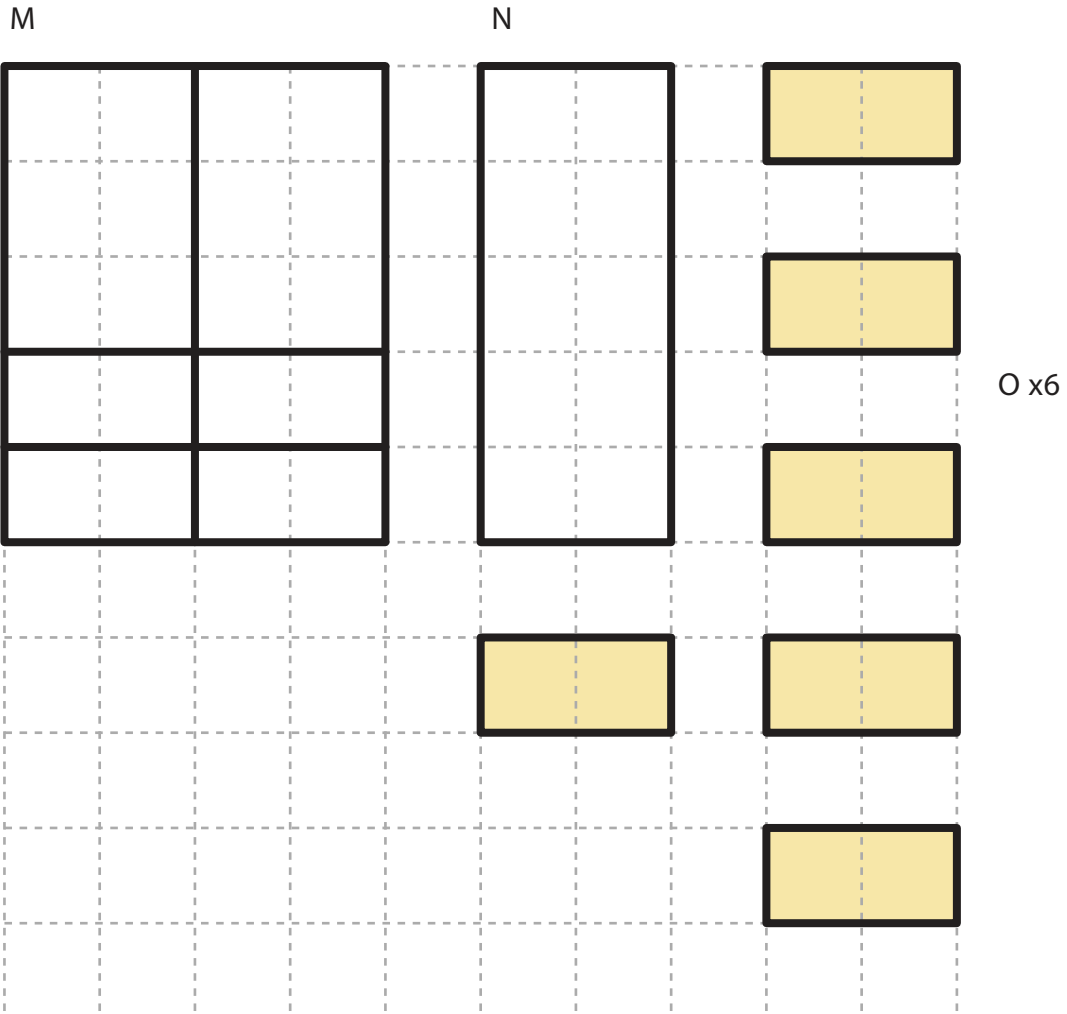

3Dmate BASE design mat is available on Amazon at:
www.bit.ly/3dmate-base-stencil

Video Tutorial Available at:
www.bit.ly/3dmate-yt-doll-house

Lower Right Square

Recommended filament colors:

Marize Black