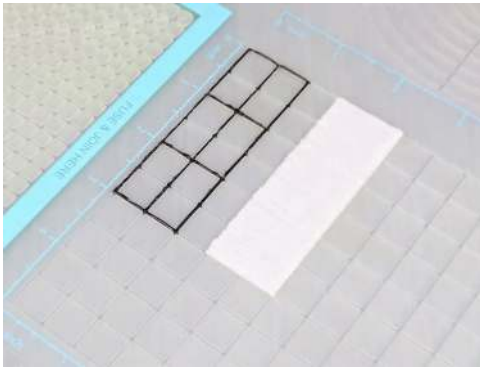

White

Lower Middle Square

Recommended filament colors:

White

3Dmate BASE design mat is available on Amazon at:
www.bit.ly/3dmate-base-stencil

Video Tutorial Available at:
www.bit.ly/3dmate-yt-doll-house

3Dmate BASE design mat is available on Amazon at:
www.bit.ly/3dmate-base-stencil