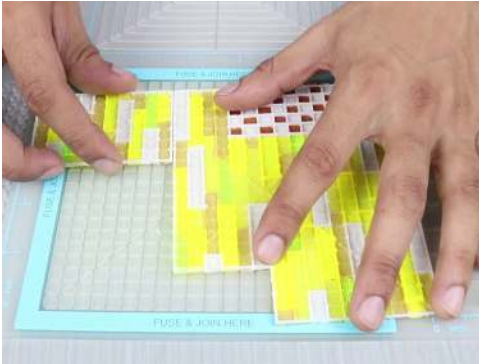

Lower Right Square

Recommended filament colors:

Marize Black

Wall

D

E