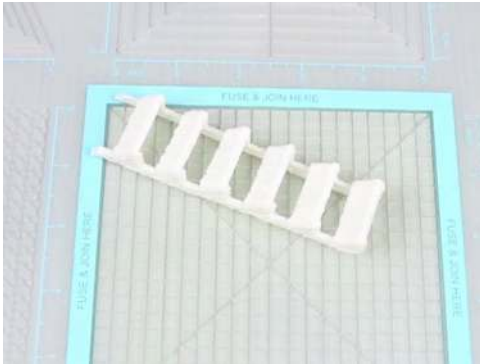

3Dmate BASE design mat is available on Amazon at:
www.bit.ly/3dmate-base-stencil

Video Tutorial Available at:
www.bit.ly/3dmate-yt-doll-house

Lower Left Square

Recommended filament colors:

White