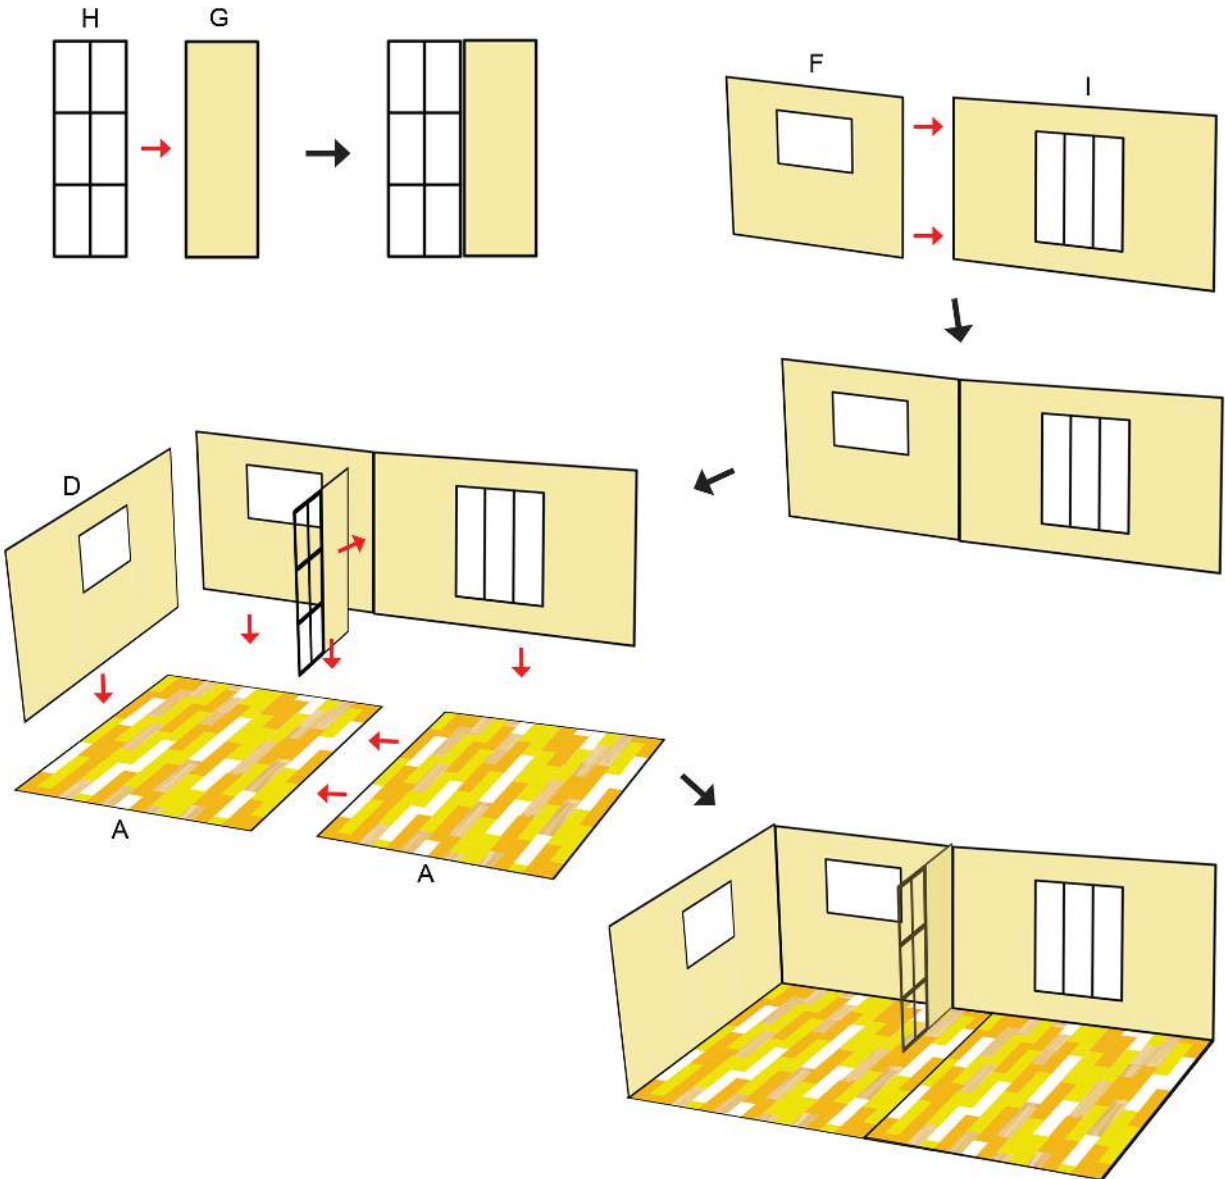

White

Lower Middle Square

Recommended filament colors:

White

3Dmate BASE design mat is available on Amazon at:
www.bit.ly/3dmate-base-stencil

Video Tutorial Available at:
www.bit.ly/3dmate-yt-doll-house

3Dmate BASE design mat is available on Amazon at:
www.bit.ly/3dmate-base-stencil