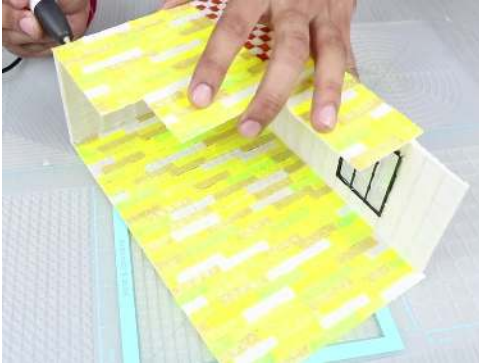

3Dmate BASE design mat is available on Amazon at:
www.bit.ly/3dmate-base-stencil

Video Tutorial Available at:
www.bit.ly/3dmate-yt-doll-house

Lower Right Square