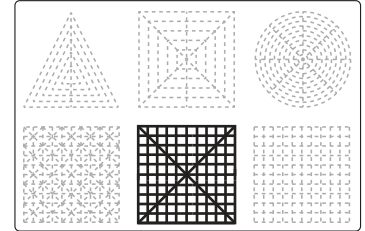

3Dmate BASE design mat is available on Amazon at:
www.bit.ly/3dmate-base-stencil

Video Tutorial Available at:
www.bit.ly/3dmate-yt-doll-house

Lower Middle Square