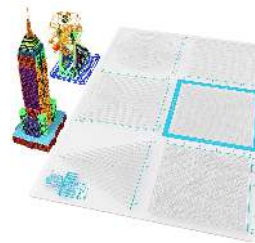

Thank you for your purchase!

Enjoy our 3D pen stencils. They are meant to serve as guide to make 3D pen creations more accurate and enjoyable. You can use them free hand, but they work best with our **3Dmate BASE Design Mat**

- **Free hand** - place the stencil on a flat surface and trace the printed lines with the 3D pen (you may cover the printout with parchment or tracing paper). Once filament cools, remove the pieces from the paper and fuse them together as instructed.
- **3Dmate BASE Design Mat** – the easy way to improve the quality of your creations. Place the stencil under the mat, draw within the indicated grooves. Once the filament cools, bend the mat and remove the piece and fuse together with other parts as instructed. Enjoy your perfect 3D creations.

NOTE: These and additional stencils are available for download at: www.the3dmate.com/projects. Please enjoy.

3Dmate BASE can be purchased on Amazon.

Search for keyword:

“**3Dmate BASE 3D Pen Mat**” or use the QR code: