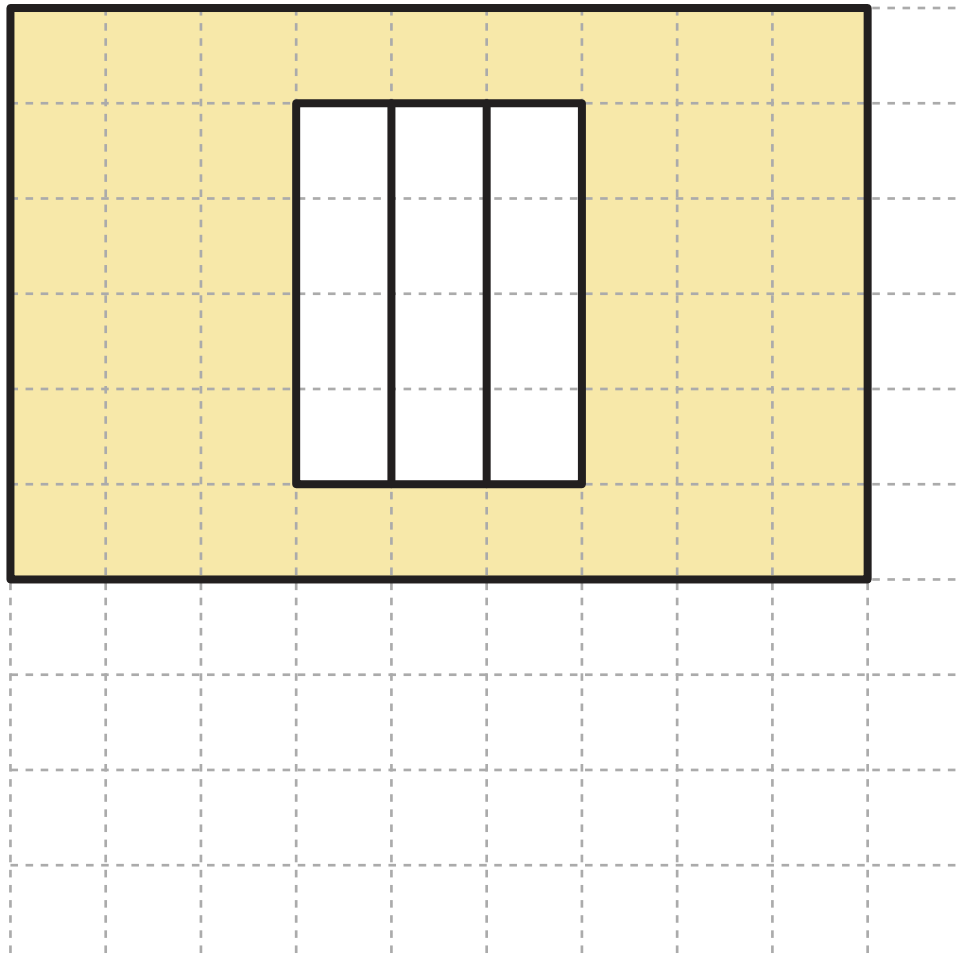

Lower Right Square

Recommended filament colors:

Marize Black

Wall- I

3Dmate BASE design mat is available on Amazon at:
www.bit.ly/3dmate-base-stencil

Video Tutorial Available at:
www.bit.ly/3dmate-yt-doll-house