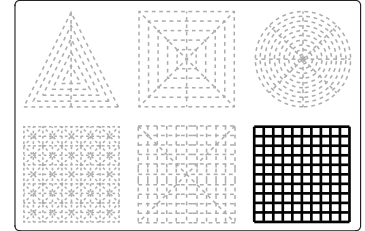

3Dmate BASE design mat is available on Amazon at:
www.bit.ly/3dmate-base-stencil

Video Tutorial Available at:
www.bit.ly/3dmate-yt-doll-house

Lower Right Square

Recommended filament colors:

Marize Black

Wall- F

G