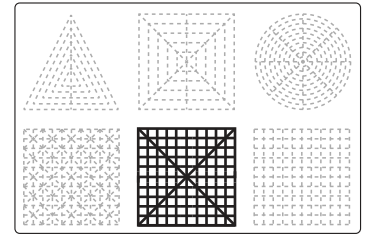

Lower Right Square

Recommended filament colors:

Marize

Wall- L

3Dmate BASE design mat is available on Amazon at:
www.bit.ly/3dmate-base-stencil

Video Tutorial Available at:
www.bit.ly/3dmate-yt-doll-house

Lower Right Square

Recommended filament colors:

Marize Black

3Dmate BASE design mat is available on Amazon at:
www.bit.ly/3dmate-base-stencil

Video Tutorial Available at:
www.bit.ly/3dmate-yt-doll-house

Lower Left Square

Recommended filament colors:

White

Lower Middle Square

Recommended filament colors:

White

3Dmate BASE design mat is available on Amazon at:
www.bit.ly/3dmate-base-stencil

Video Tutorial Available at:
www.bit.ly/3dmate-yt-doll-house

3Dmate BASE design mat is available on Amazon at:
www.bit.ly/3dmate-base-stencil