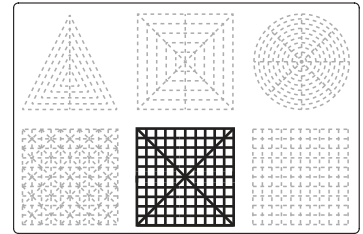

Video Tutorial Available at:
www.bit.ly/3dmate-yt-doll-house

Lower Middle Square

Recommended filament colors:

Floor- A x2

Lower Middle Square

Recommended filament colors:

Yellow Fluo-Orange White

Roof Floor