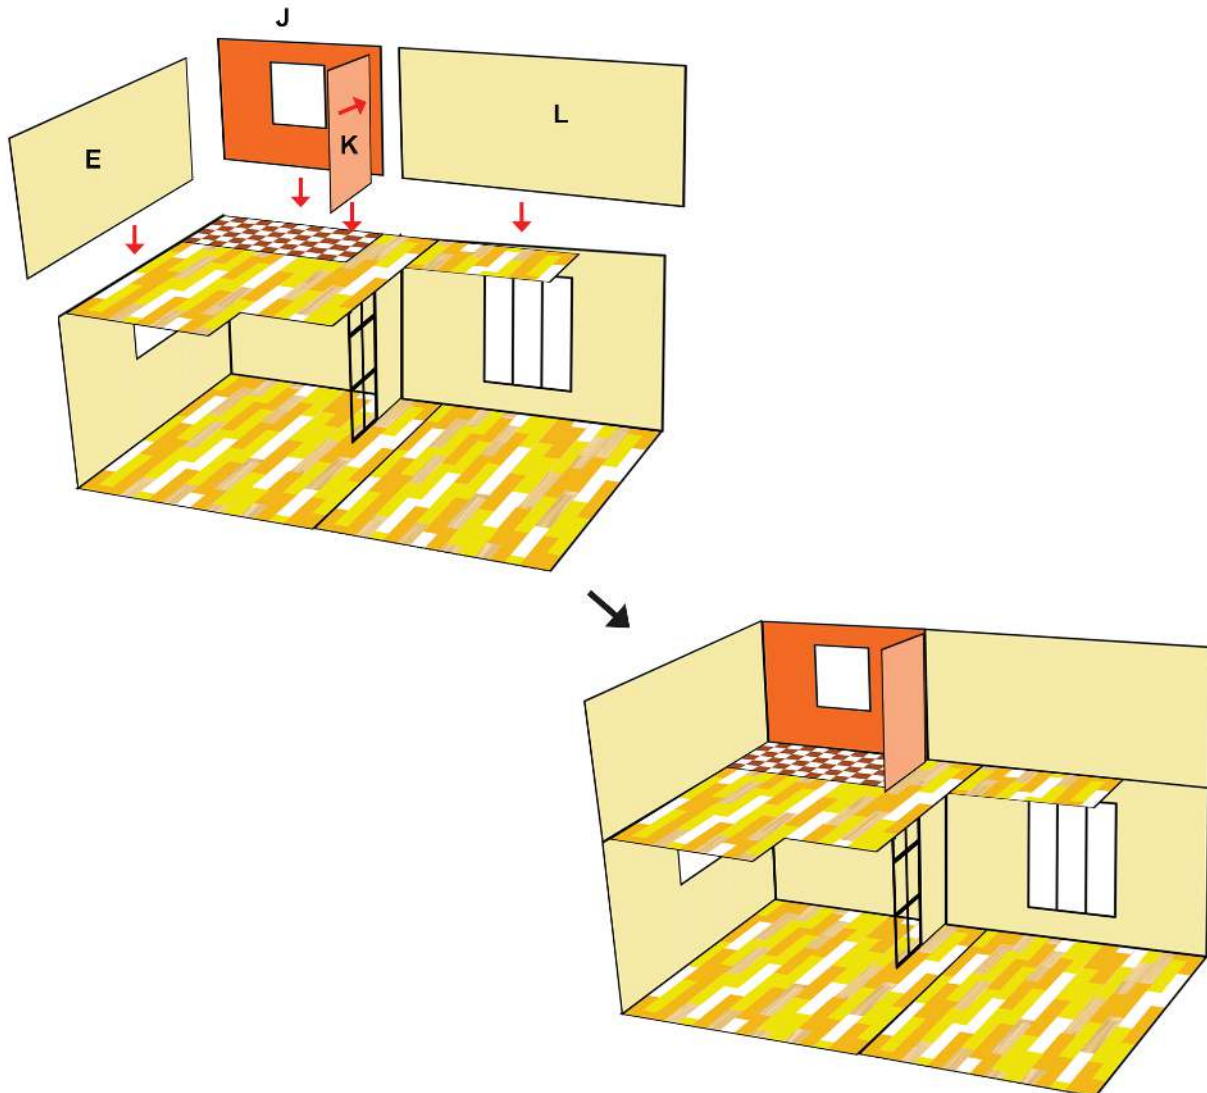

3Dmate BASE design mat is available on Amazon at:
www.bit.ly/3dmate-base-stencil

Video Tutorial Available at:
www.bit.ly/3dmate-yt-doll-house