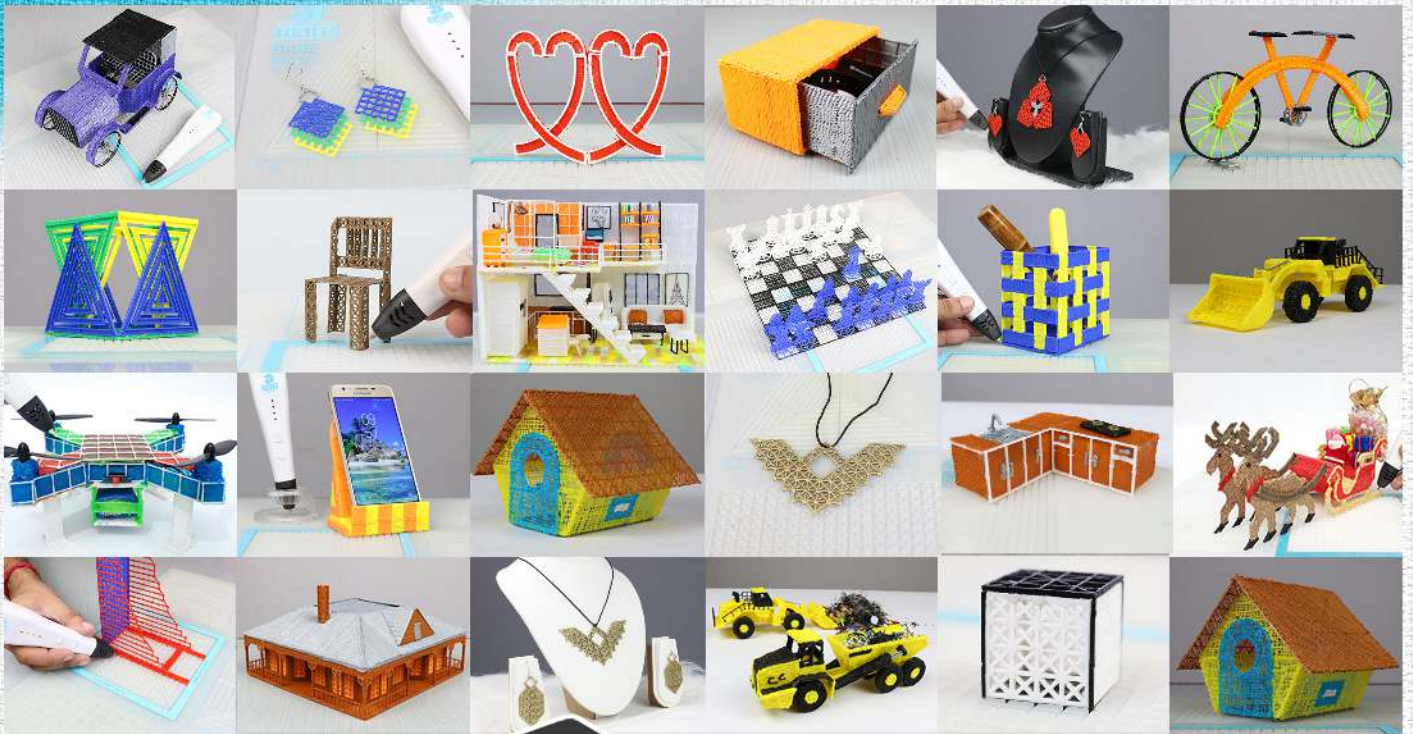

GET INSPIRED!

Find inspirational ideas as well as tips, tricks and free downloadable stencils for the 3Dmate Design Mat, by visiting our PROJECTS page at:

www.the3dmate.com/projects or Scan the QR code →

PROJECTS