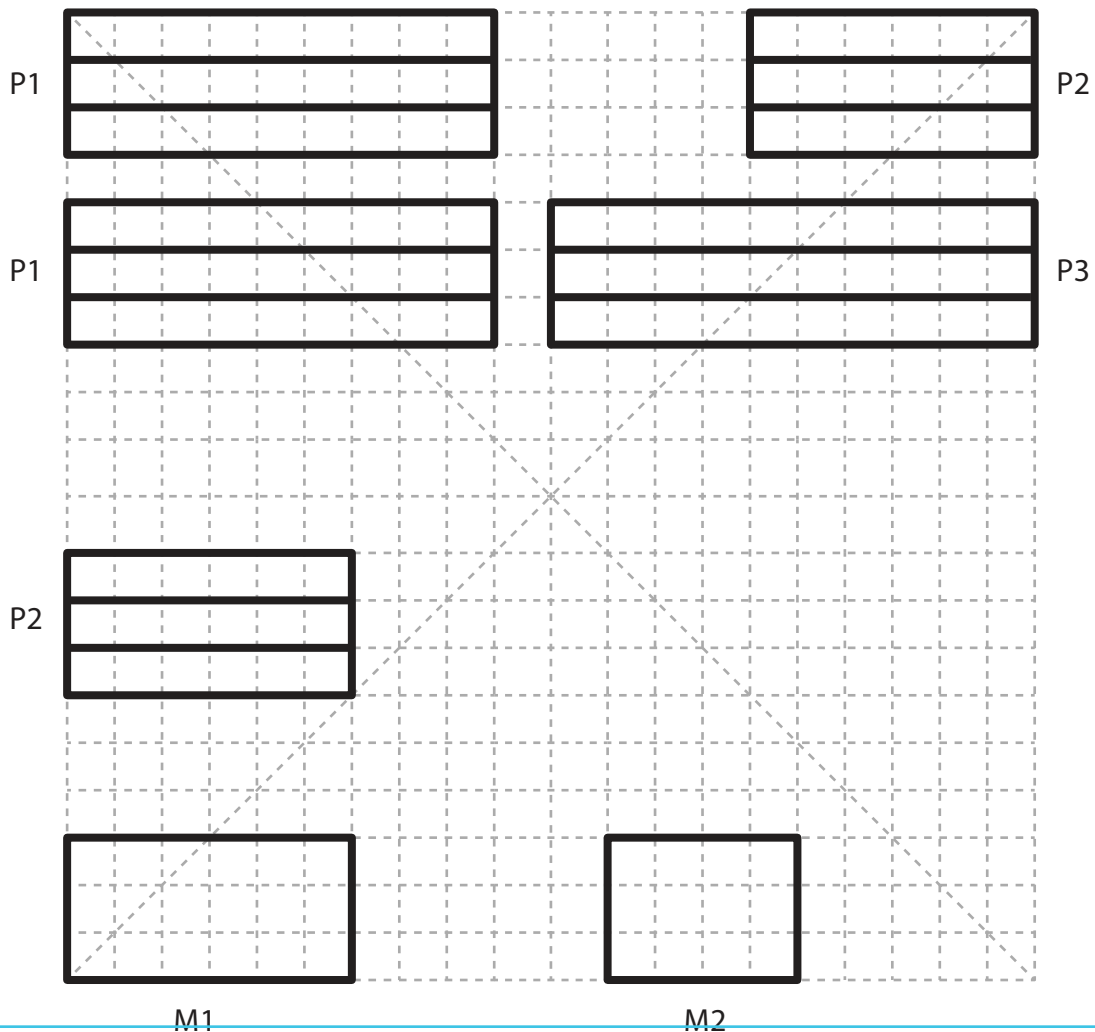

White

Lower Middle Square

Recommended filament colors:

White

3Dmate BASE design mat is available on Amazon at:
www.bit.ly/3dmate-base-stencil

Video Tutorial Available at:
www.bit.ly/3dmate-yt-doll-house

3Dmate BASE design mat is available on Amazon at:
www.bit.ly/3dmate-base-stencil