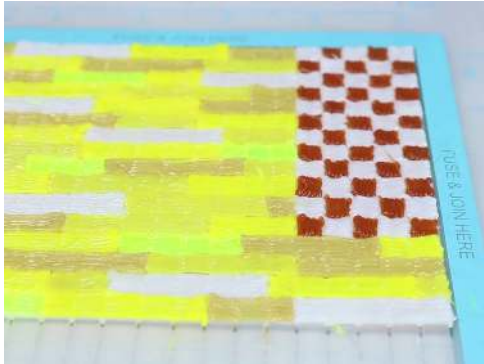

- **Free hand** - place the stencil on a flat surface and trace the printed lines with the 3D pen (you may cover the printout with parchment or tracing paper). Once filament cools, remove the pieces from the paper and fuse them together as instructed.
- **3Dmate BASE Design Mat** – the easy way to improve the quality of your creations. Place the stencil under the mat, draw within the indicated grooves. Once the filament cools, bend the mat and remove the piece and fuse together with other parts as instructed. Enjoy your perfect 3D creations.

Video Tutorial Available at:
www.bit.ly/3dmate-yt-doll-house

Lower Middle Square

Recommended filament colors:

Floor- A x2

Lower Middle Square

Recommended filament colors:

Yellow Fluo-Orange White

Roof Floor