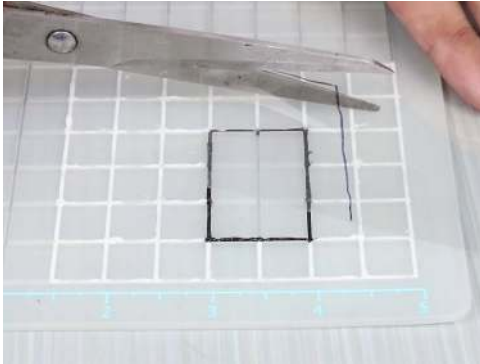

3Dmate BASE design mat is available on Amazon at:
www.bit.ly/3dmate-base-stencil

Video Tutorial Available at:
www.bit.ly/3dmate-yt-doll-house

Lower Right Square

Recommended filament colors:

Marize Black

Wall- F

G