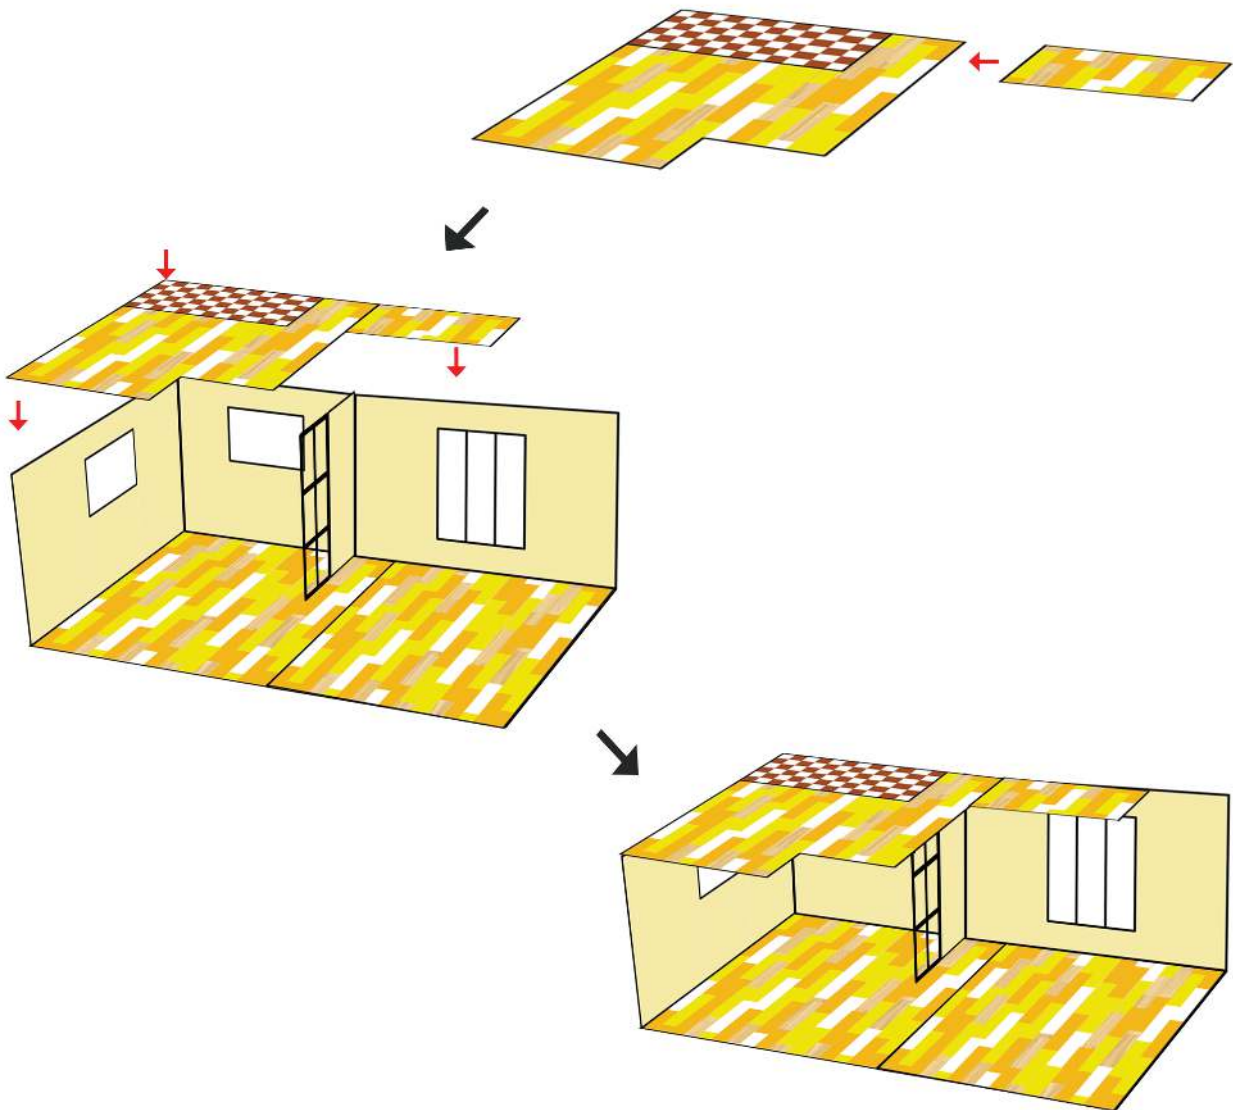

3Dmate BASE design mat is available on Amazon at:
www.bit.ly/3dmate-base-stencil

Video Tutorial Available at:
www.bit.ly/3dmate-yt-doll-house