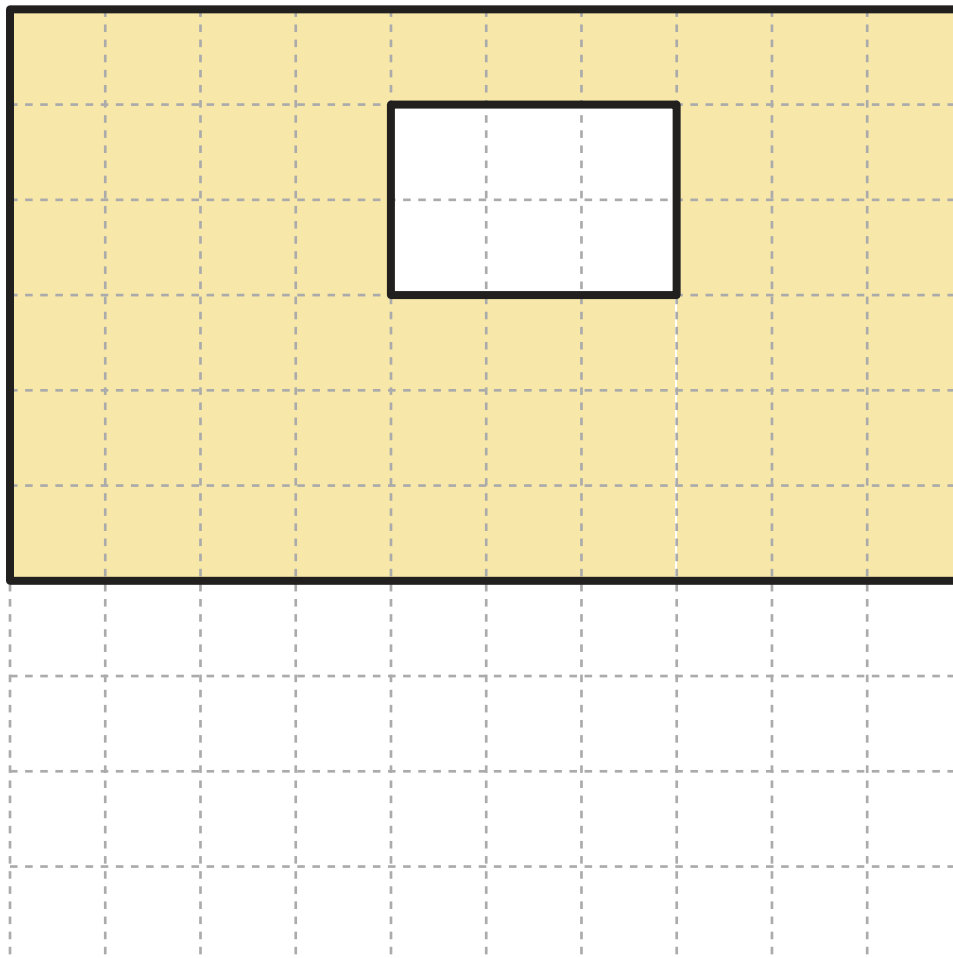

Lower Right Square

Recommended filament colors:

Marize Black

Wall

D

E

3Dmate BASE design mat is available on Amazon at:
www.bit.ly/3dmate-base-stencil

Video Tutorial Available at:
www.bit.ly/3dmate-yt-doll-house