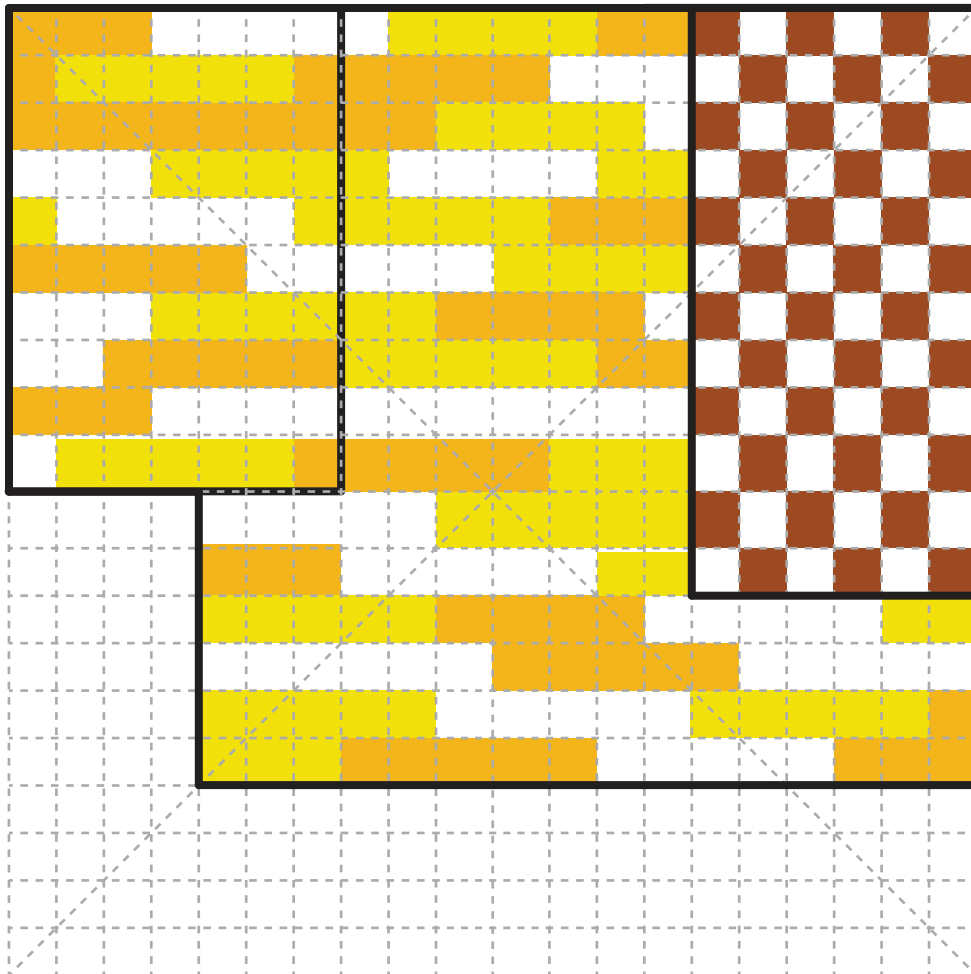

Video Tutorial Available at:
www.bit.ly/3dmate-yt-doll-house

Lower Middle Square

Recommended filament colors:

Floor- A x2

Lower Middle Square

Recommended filament colors:

Yellow Fluo-Orange White

Roof Floor