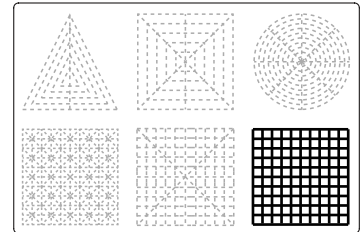

Lower Right Square

Recommended filament colors:

Marize Black

Wall

D

E