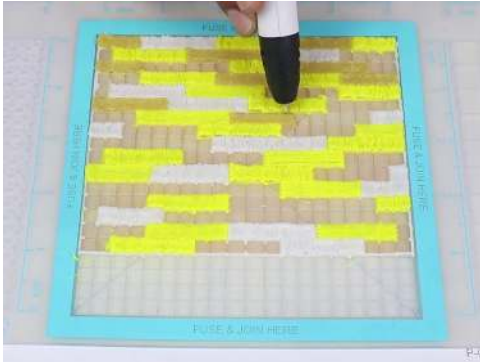

- **Free hand** - place the stencil on a flat surface and trace the printed lines with the 3D pen (you may cover the printout with parchment or tracing paper). Once filament cools, remove the pieces from the paper and fuse them together as instructed.
- **3Dmate BASE Design Mat** – the easy way to improve the quality of your creations. Place the stencil under the mat, draw within the indicated grooves. Once the filament cools, bend the mat and remove the piece and fuse together with other parts as instructed. Enjoy your perfect 3D creations.

Buy Filamate 36 color PLA filament pack on Amazon at: www.bit.ly/filamate-stencils

You can find helpful YouTube video guide showing how to complete this stencil here:

www.bit.ly/3dmate-yt-doll-house

3Dmate BASE design mat is available on Amazon at:
www.bit.ly/3dmate-base-stencil

Video Tutorial Available at:
www.bit.ly/3dmate-yt-doll-house

Lower Middle Square

Recommended filament colors:

Floor- A x2

Lower Middle Square

Recommended filament colors:

Yellow Fluo-Orange White

Roof Floor