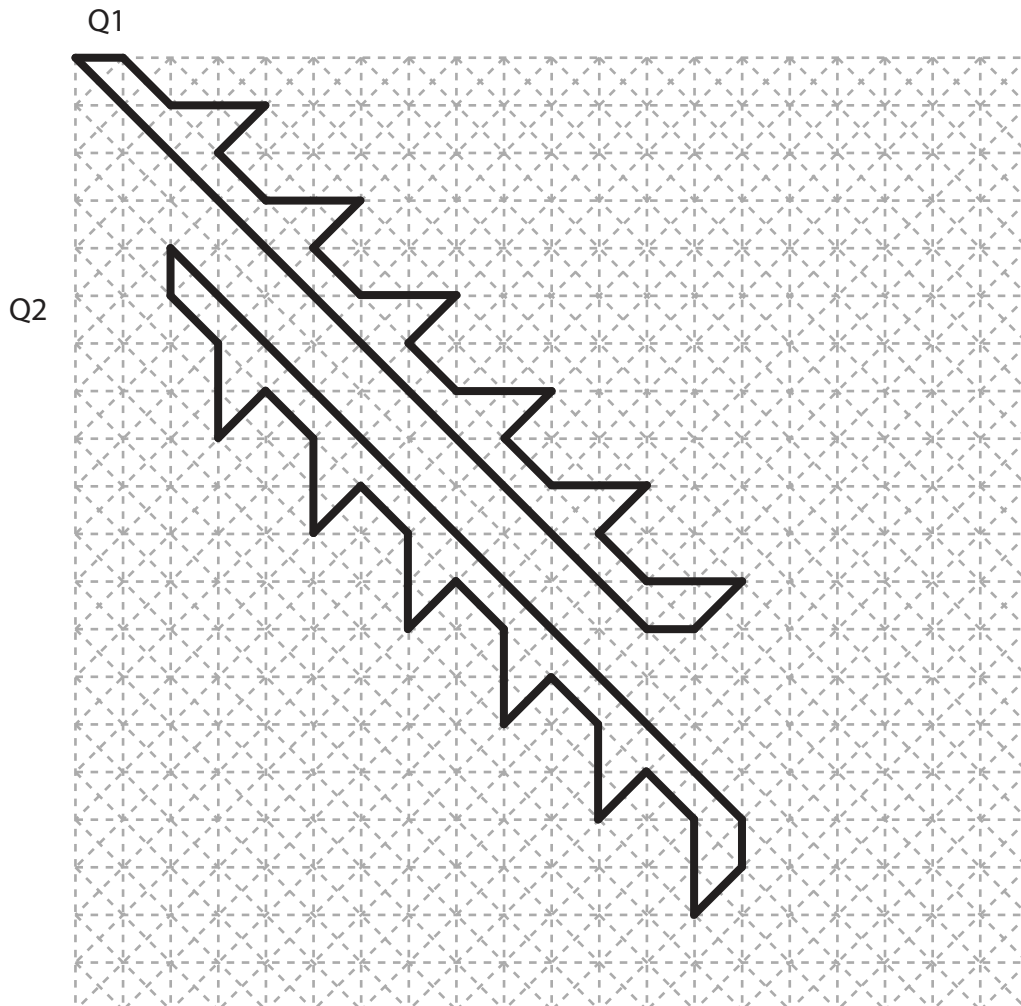

3Dmate BASE design mat is available on Amazon at:
www.bit.ly/3dmate-base-stencil

Video Tutorial Available at:
www.bit.ly/3dmate-yt-doll-house

Lower Left Square

Recommended filament colors:

White