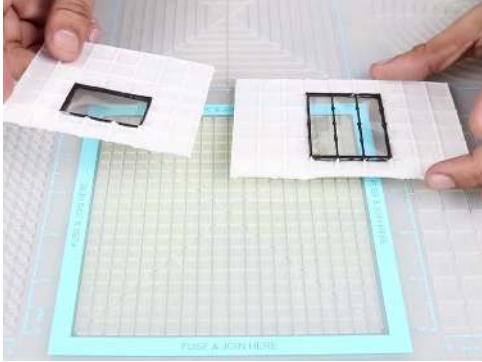

3Dmate BASE design mat is available on Amazon at:
www.bit.ly/3dmate-base-stencil

Video Tutorial Available at:
www.bit.ly/3dmate-yt-doll-house

Lower Right Square