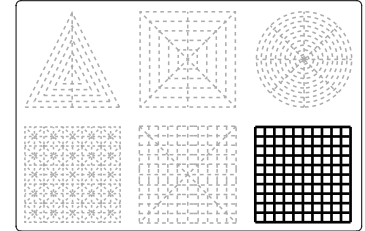

Lower Right Square

Recommended filament colors:

Orange Black

Wall- J

Wall- K

3Dmate BASE design mat is available on Amazon at:
www.bit.ly/3dmate-base-stencil

Video Tutorial Available at:
www.bit.ly/3dmate-yt-doll-house

Lower Right Square

Recommended filament colors:

Marize

Wall- L

3Dmate BASE design mat is available on Amazon at:
www.bit.ly/3dmate-base-stencil

Video Tutorial Available at:
www.bit.ly/3dmate-yt-doll-house

Lower Right Square