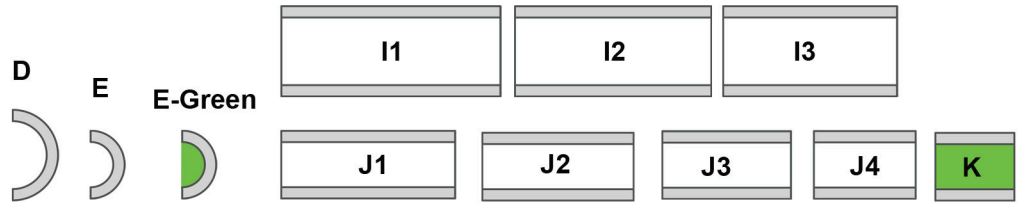

3Dmate BASE design mat is available on Amazon at:
www.bit.ly/3dmate-base-stencil

Video Tutorial Available at:
www.bit.ly/3dmate-yt-cruise-ship