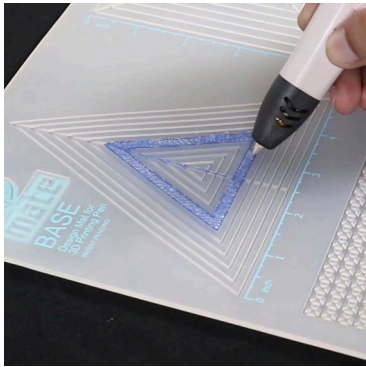

3Dmate BASE design mat is available on Amazon at:
www.bit.ly/3dmate-base-stencil

Video Tutorial Available at:
www.bit.ly/3dmate-yt-cruise-ship

Upper Left Triangle

Recommended filament colors: