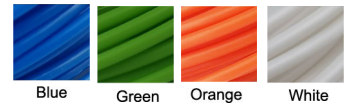

Buy Filamate 36 color PLA filament pack on Amazon at: www.bit.ly/filamate-stencils

You can find helpful YouTube video guide showing how to complete this stencil here:

www.bit.ly/3dmate-yt-cruise-ship

3Dmate BASE design mat is available on Amazon at:
www.bit.ly/3dmate-base-stencil

Video Tutorial Available at:
www.bit.ly/3dmate-yt-cruise-ship

Upper Left Triangle

Recommended filament colors:

A - Blue x3

A - Green x3

A - Orange x3

A - White

A - Blue x3