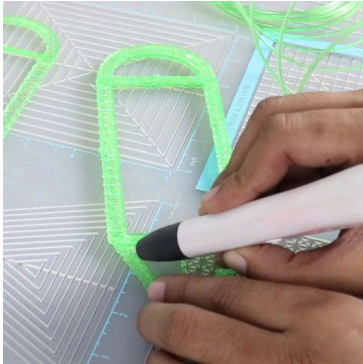

3Dmate BASE design mat is available on Amazon at:
www.bit.ly/3dmate-base-stencil

Video Tutorial Available at:
www.bit.ly/3dmate-yt-cruise-ship

Lower Middle Square

Recommended filament colors:

Blue

F3

Lower Middle Square