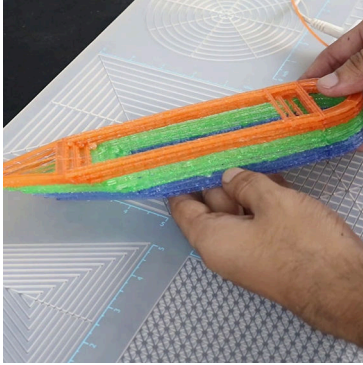

Lower Middle Square