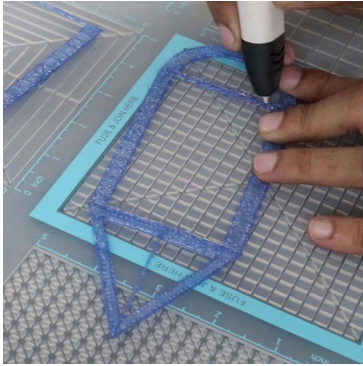

- **Free hand** - place the stencil on a flat surface and trace the printed lines with the 3D pen (you may cover the printout with parchment or tracing paper). Once filament cools, remove the pieces from the paper and fuse them together as instructed.
- **3Dmate BASE Design Mat** – the easy way to improve the quality of your creations. Place the stencil under the mat, draw within the indicated grooves. Once the filament cools, bend the mat and remove the piece and fuse together with other parts as instructed. Enjoy your perfect 3D creations.

Lower Middle Square

Recommended filament colors:

Blue

F1

Lower Middle Square

Recommended filament colors:

Blue

F2