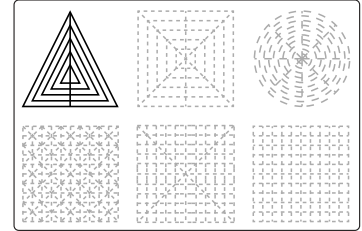

Video Tutorial Available at:
www.bit.ly/3dmate-yt-cruise-ship

Upper Left Triangle

Recommended filament colors:

A - Blue x3

A - Green x3

A - Orange x3

A - White

A - Blue x3

3Dmate BASE design mat is available on Amazon at:
www.bit.ly/3dmate-base-stencil

Video Tutorial Available at:
www.bit.ly/3dmate-yt-cruise-ship

Upper Left Triangle

Recommended filament colors:

White

3Dmate BASE design mat is available on Amazon at:
www.bit.ly/3dmate-base-stencil