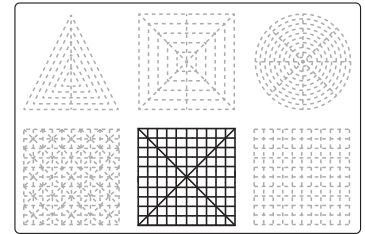

3Dmate BASE design mat is available on Amazon at:
www.bit.ly/3dmate-base-stencil

Video Tutorial Available at:
www.bit.ly/3dmate-yt-cruise-ship

Lower Middle Square