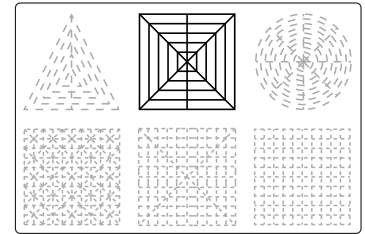

Lower Middle Square

Recommended filament colors:

White

3Dmate BASE design mat is available on Amazon at:
www.bit.ly/3dmate-base-stencil

Video Tutorial Available at:
www.bit.ly/3dmate-yt-cruise-ship

Lower Middle Square

Recommended filament colors:

J4

K

3Dmate BASE design mat is available on Amazon at:
www.bit.ly/3dmate-base-stencil

Video Tutorial Available at:
www.bit.ly/3dmate-yt-cruise-ship

Upper Middle Square

Recommended filament colors:

White

3Dmate BASE design mat is available on Amazon at:
www.bit.ly/3dmate-base-stencil

Video Tutorial Available at:
www.bit.ly/3dmate-yt-cruise-ship

3Dmate BASE design mat is available on Amazon at:
www.bit.ly/3dmate-base-stencil