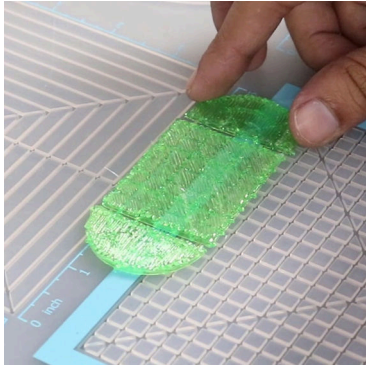

Video Tutorial Available at:
www.bit.ly/3dmate-yt-cruise-ship

Lower Middle Square

Recommended filament colors:

White

3Dmate BASE design mat is available on Amazon at:
www.bit.ly/3dmate-base-stencil

Video Tutorial Available at:
www.bit.ly/3dmate-yt-cruise-ship

Lower Middle Square

Recommended filament colors:

White

3Dmate BASE design mat is available on Amazon at:
www.bit.ly/3dmate-base-stencil

Video Tutorial Available at:
www.bit.ly/3dmate-yt-cruise-ship

Lower Middle Square