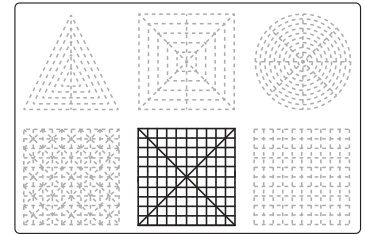

Orange

F7

3Dmate BASE design mat is available on Amazon at:
www.bit.ly/3dmate-base-stencil

Video Tutorial Available at:
www.bit.ly/3dmate-yt-cruise-ship

Lower Middle Square

Recommended filament colors:

White

3Dmate BASE design mat is available on Amazon at:
www.bit.ly/3dmate-base-stencil

Video Tutorial Available at:
www.bit.ly/3dmate-yt-cruise-ship

Lower Middle Square

Recommended filament colors:

White

I1

I2

3Dmate BASE design mat is available on Amazon at:
www.bit.ly/3dmate-base-stencil