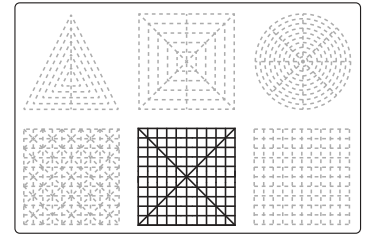

3Dmate BASE design mat is available on Amazon at:
www.bit.ly/3dmate-base-stencil

Video Tutorial Available at:
www.bit.ly/3dmate-yt-cruise-ship

Lower Middle Square

Recommended filament colors:

Blue

F3

Lower Middle Square

Recommended filament colors:

Green

F4

3Dmate BASE design mat is available on Amazon at:
www.bit.ly/3dmate-base-stencil

Video Tutorial Available at:
www.bit.ly/3dmate-yt-cruise-ship

Lower Middle Square

Recommended filament colors: