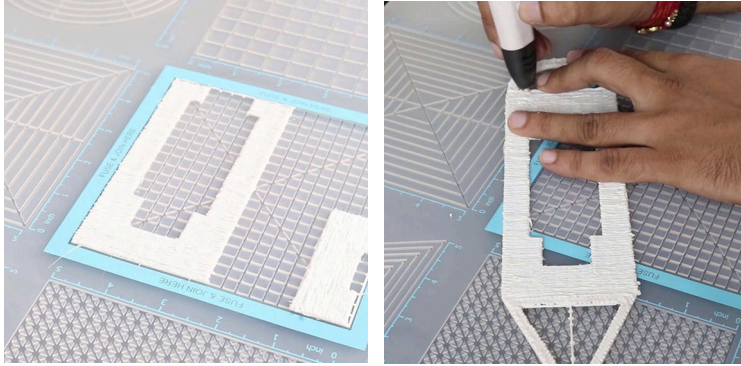

3Dmate BASE design mat is available on Amazon at:
www.bit.ly/3dmate-base-stencil

Video Tutorial Available at:
www.bit.ly/3dmate-yt-cruise-ship

Lower Middle Square

Recommended filament colors:

White