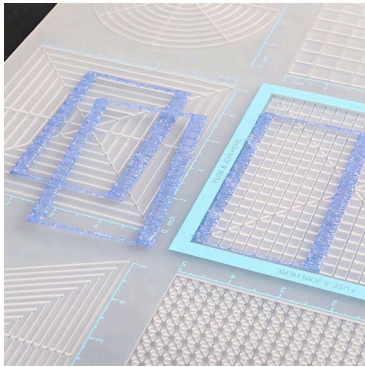

3Dmate BASE design mat is available on Amazon at:
www.bit.ly/3dmate-base-stencil

Video Tutorial Available at:
www.bit.ly/3dmate-yt-cruise-ship

Lower Middle Square