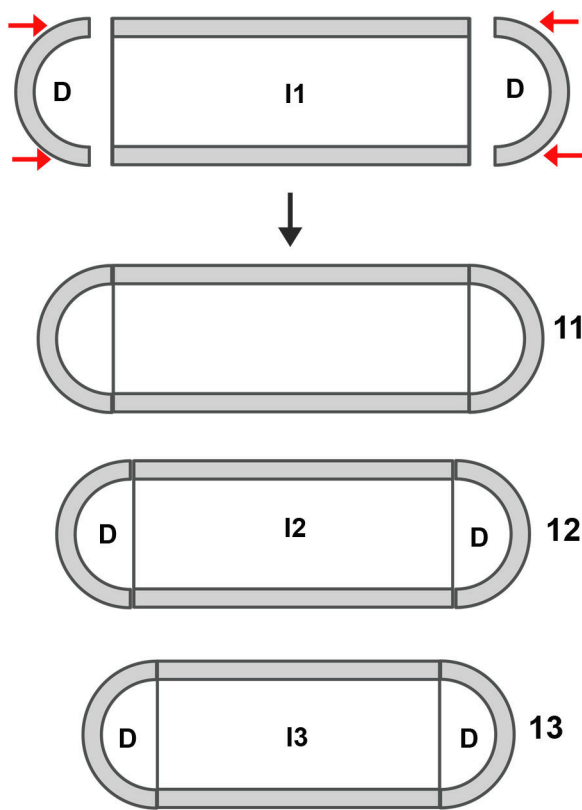

3Dmate BASE design mat is available on Amazon at:
www.bit.ly/3dmate-base-stencil

Video Tutorial Available at:
www.bit.ly/3dmate-yt-cruise-ship