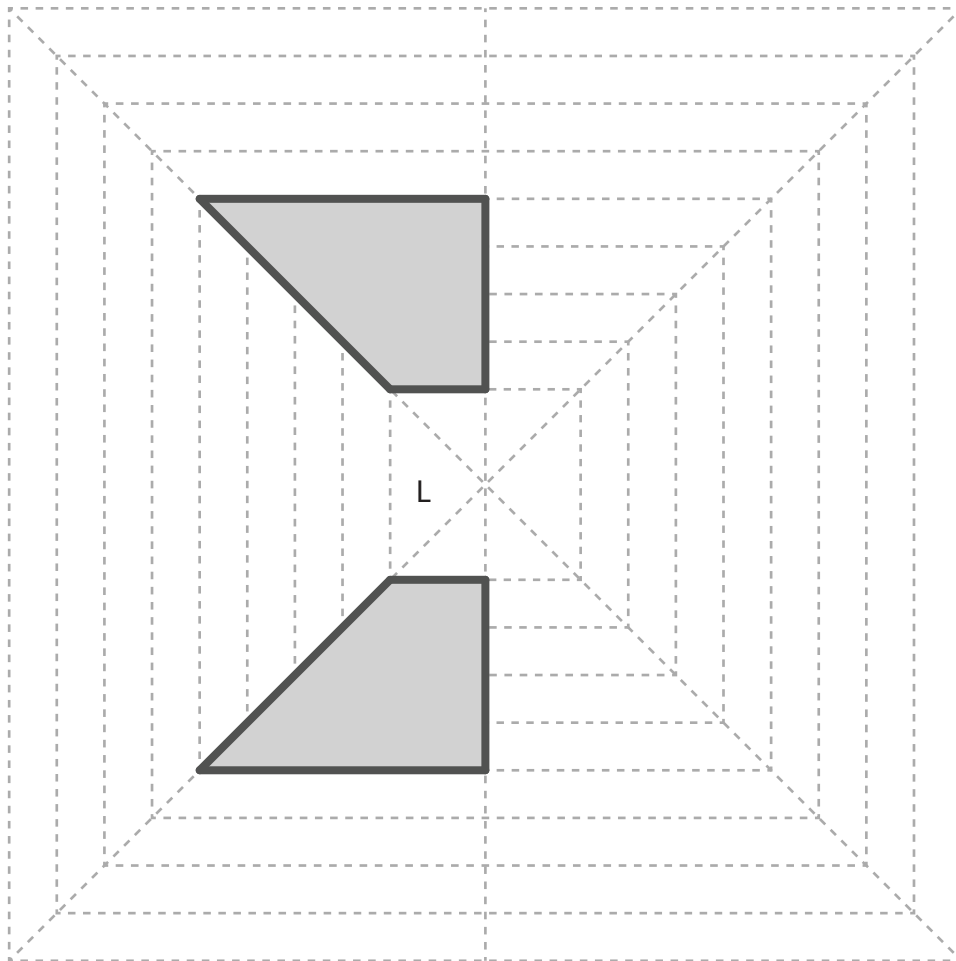

3Dmate BASE design mat is available on Amazon at:
www.bit.ly/3dmate-base-stencil

Video Tutorial Available at:
www.bit.ly/3dmate-yt-cruise-ship

Upper Middle Square

Recommended filament colors:

White