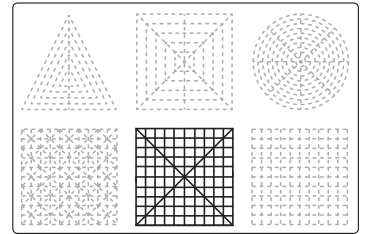

Video Tutorial Available at:
www.bit.ly/3dmate-yt-cruise-ship

Upper Right Circle

Recommended filament colors:

White

3Dmate BASE design mat is available on Amazon at:
www.bit.ly/3dmate-base-stencil

Video Tutorial Available at:
www.bit.ly/3dmate-yt-cruise-ship

Lower Middle Square

Recommended filament colors:

Blue

F1

Lower Middle Square

Recommended filament colors:

Blue

F2

3Dmate BASE design mat is available on Amazon at:
www.bit.ly/3dmate-base-stencil

Video Tutorial Available at:
www.bit.ly/3dmate-yt-cruise-ship

Lower Middle Square

Recommended filament colors:

Blue

F3

Lower Middle Square