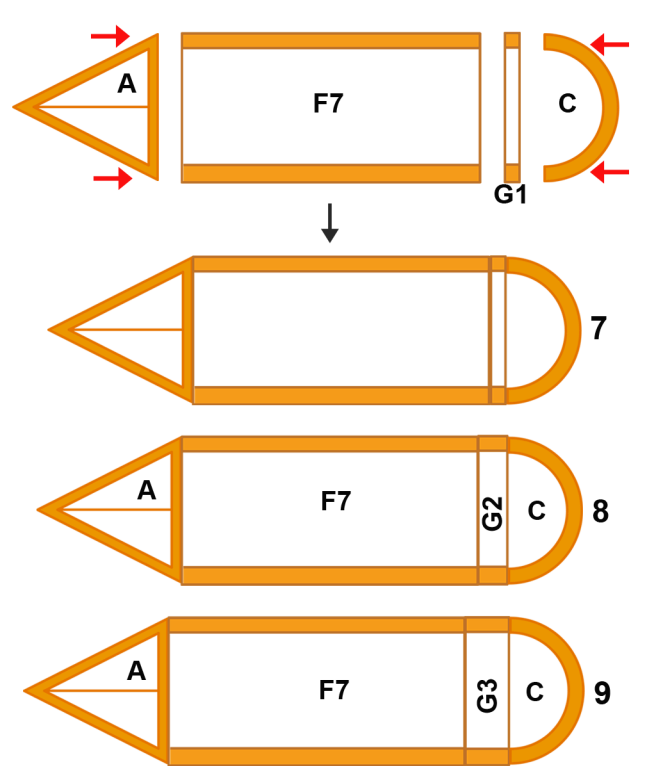

White

3Dmate BASE design mat is available on Amazon at:
www.bit.ly/3dmate-base-stencil

Video Tutorial Available at:
www.bit.ly/3dmate-yt-cruise-ship

3Dmate BASE design mat is available on Amazon at:
www.bit.ly/3dmate-base-stencil