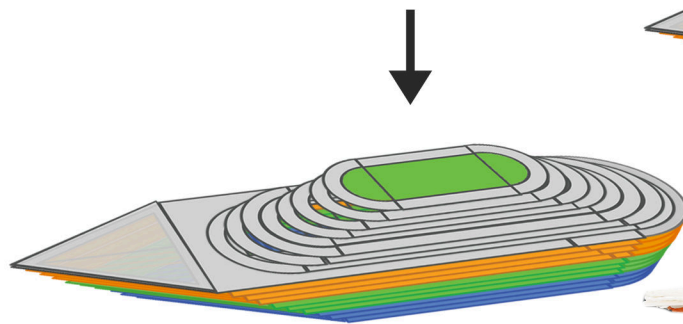

3Dmate BASE design mat is available on Amazon at:
www.bit.ly/3dmate-base-stencil

Video Tutorial Available at:
www.bit.ly/3dmate-yt-cruise-ship