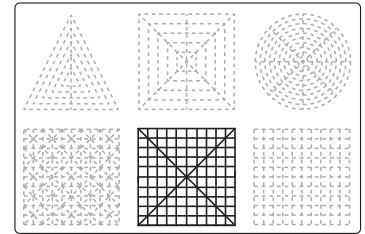

3Dmate BASE design mat is available on Amazon at:
www.bit.ly/3dmate-base-stencil

Video Tutorial Available at:
www.bit.ly/3dmate-yt-cruise-ship

Lower Middle Square

Recommended filament colors:

White

I1

I2

3Dmate BASE design mat is available on Amazon at:
www.bit.ly/3dmate-base-stencil

Video Tutorial Available at:
www.bit.ly/3dmate-yt-cruise-ship

Lower Middle Square

Recommended filament colors:

White

3Dmate BASE design mat is available on Amazon at:
www.bit.ly/3dmate-base-stencil

Video Tutorial Available at:
www.bit.ly/3dmate-yt-cruise-ship

Lower Middle Square

Recommended filament colors:

White

3Dmate BASE design mat is available on Amazon at:
www.bit.ly/3dmate-base-stencil

Video Tutorial Available at:
www.bit.ly/3dmate-yt-cruise-ship

Lower Middle Square