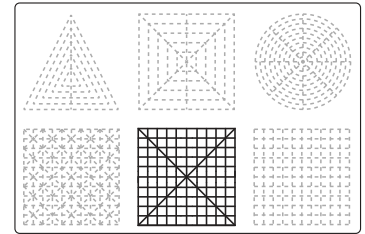

Orange

F7

3Dmate BASE design mat is available on Amazon at:
www.bit.ly/3dmate-base-stencil

Video Tutorial Available at:
www.bit.ly/3dmate-yt-cruise-ship

Lower Middle Square

Recommended filament colors:

White

3Dmate BASE design mat is available on Amazon at:
www.bit.ly/3dmate-base-stencil

Video Tutorial Available at:
www.bit.ly/3dmate-yt-cruise-ship

Lower Middle Square

Recommended filament colors:

White

I1

I2

3Dmate BASE design mat is available on Amazon at:
www.bit.ly/3dmate-base-stencil