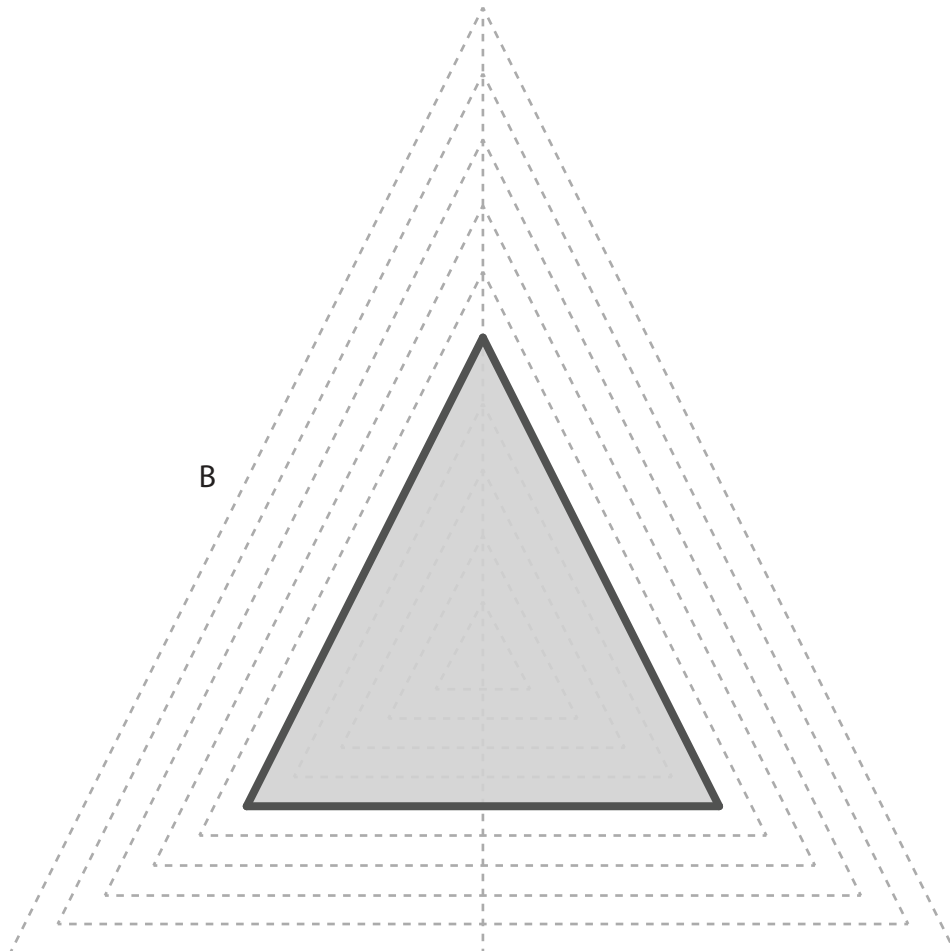

3Dmate BASE design mat is available on Amazon at:
www.bit.ly/3dmate-base-stencil

Video Tutorial Available at:
www.bit.ly/3dmate-yt-cruise-ship

Upper Left Triangle

Recommended filament colors:

White

3Dmate BASE design mat is available on Amazon at:
www.bit.ly/3dmate-base-stencil