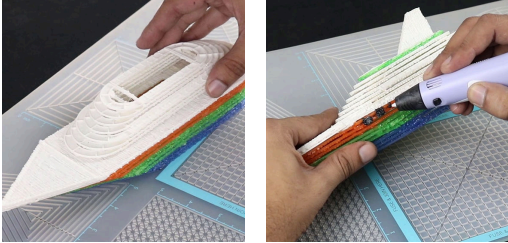

3Dmate BASE design mat is available on Amazon at:
www.bit.ly/3dmate-base-stencil

Video Tutorial Available at:
www.bit.ly/3dmate-yt-cruise-ship