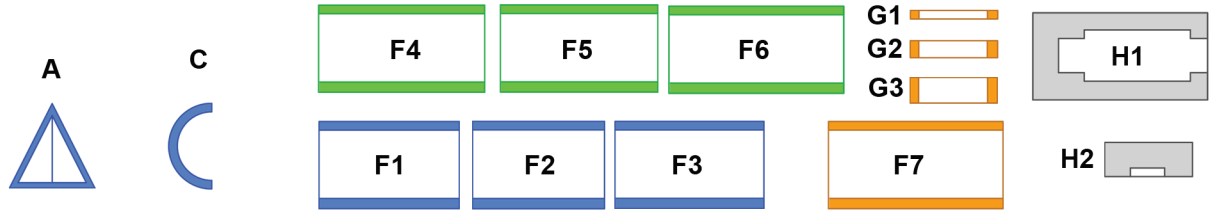

3Dmate BASE design mat is available on Amazon at:
www.bit.ly/3dmate-base-stencil

Video Tutorial Available at:
www.bit.ly/3dmate-yt-cruise-ship