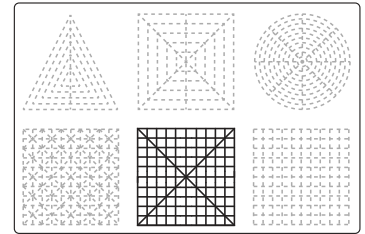

Video Tutorial Available at:
www.bit.ly/3dmate-yt-cruise-ship

Lower Middle Square

Recommended filament colors:

White

3Dmate BASE design mat is available on Amazon at:
www.bit.ly/3dmate-base-stencil

Video Tutorial Available at:
www.bit.ly/3dmate-yt-cruise-ship

Lower Middle Square

Recommended filament colors:

White

3Dmate BASE design mat is available on Amazon at:
www.bit.ly/3dmate-base-stencil

Video Tutorial Available at:
www.bit.ly/3dmate-yt-cruise-ship

Lower Middle Square