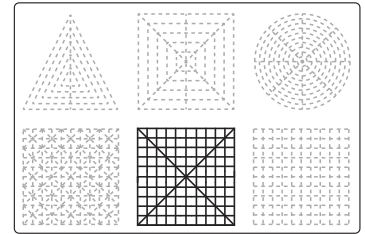

Lower Middle Square

Recommended filament colors:

Blue

F1

Lower Middle Square

Recommended filament colors:

Blue

F2

3Dmate BASE design mat is available on Amazon at:
www.bit.ly/3dmate-base-stencil

Video Tutorial Available at:
www.bit.ly/3dmate-yt-cruise-ship

Lower Middle Square

Recommended filament colors:

Blue

F3

Lower Middle Square