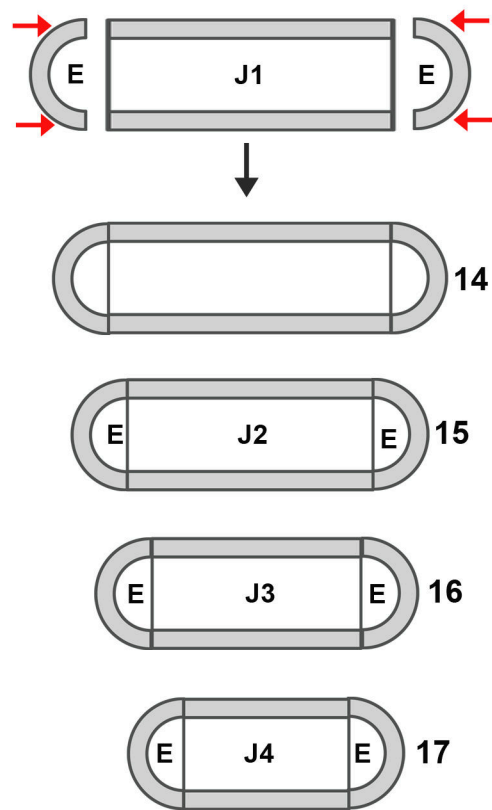

3Dmate BASE design mat is available on Amazon at:
www.bit.ly/3dmate-base-stencil

Video Tutorial Available at:
www.bit.ly/3dmate-yt-cruise-ship