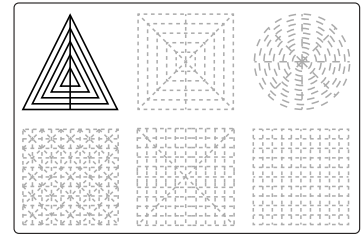

3Dmate BASE design mat is available on Amazon at:
www.bit.ly/3dmate-base-stencil

Video Tutorial Available at:
www.bit.ly/3dmate-yt-cruise-ship

Upper Left Triangle