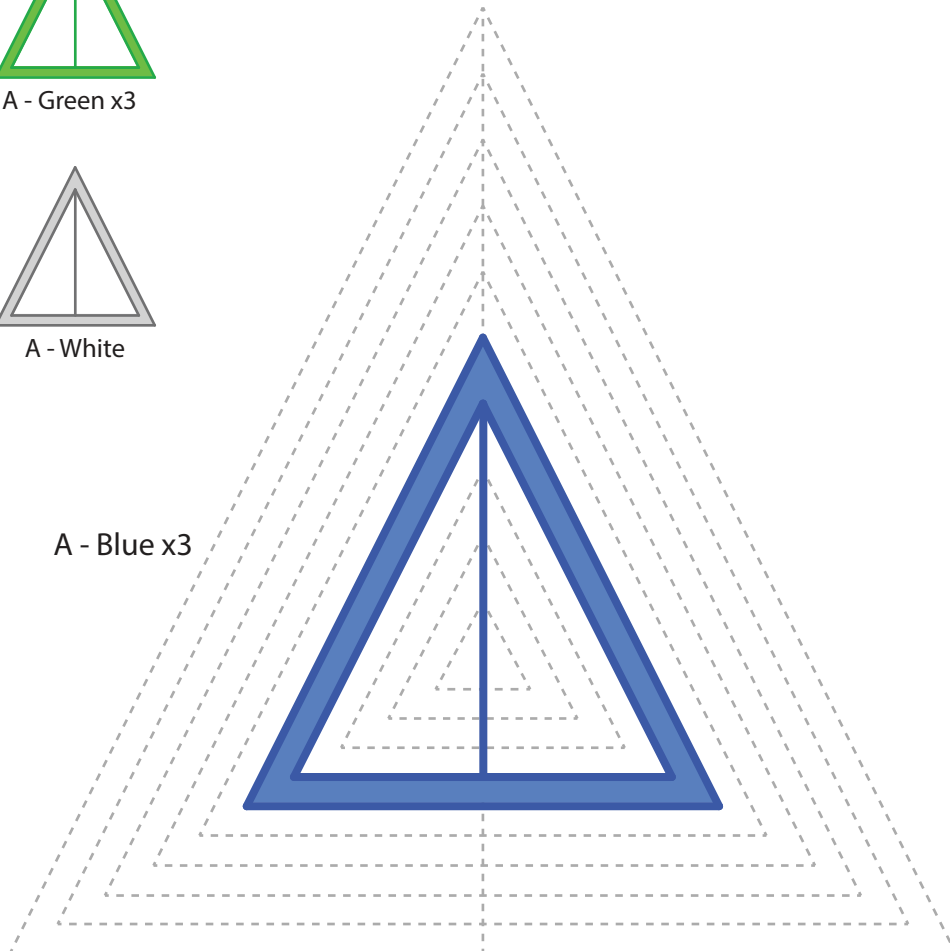

Video Tutorial Available at:
www.bit.ly/3dmate-yt-cruise-ship

Upper Left Triangle

Recommended filament colors:

A - Blue x3

A - Green x3

A - Orange x3

A - White

A - Blue x3