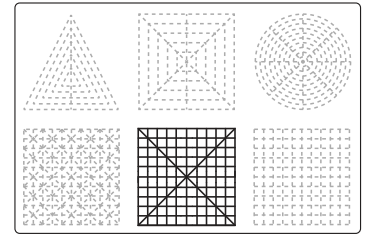

3Dmate BASE design mat is available on Amazon at:
www.bit.ly/3dmate-base-stencil

Video Tutorial Available at:
www.bit.ly/3dmate-yt-cruise-ship

Lower Middle Square

Recommended filament colors:

White

I1

I2

3Dmate BASE design mat is available on Amazon at:
www.bit.ly/3dmate-base-stencil

Video Tutorial Available at:
www.bit.ly/3dmate-yt-cruise-ship

Lower Middle Square

Recommended filament colors:

White

3Dmate BASE design mat is available on Amazon at:
www.bit.ly/3dmate-base-stencil

Video Tutorial Available at:
www.bit.ly/3dmate-yt-cruise-ship