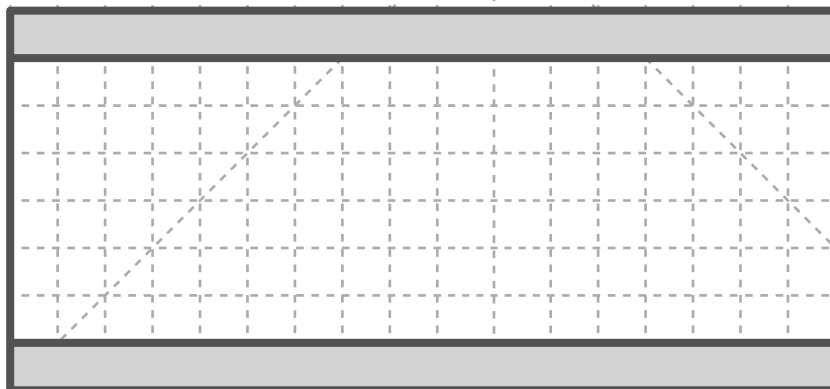

3Dmate BASE design mat is available on Amazon at:
www.bit.ly/3dmate-base-stencil

Video Tutorial Available at:
www.bit.ly/3dmate-yt-cruise-ship

Lower Middle Square

Recommended filament colors:

White

I1

I2

3Dmate BASE design mat is available on Amazon at:
www.bit.ly/3dmate-base-stencil