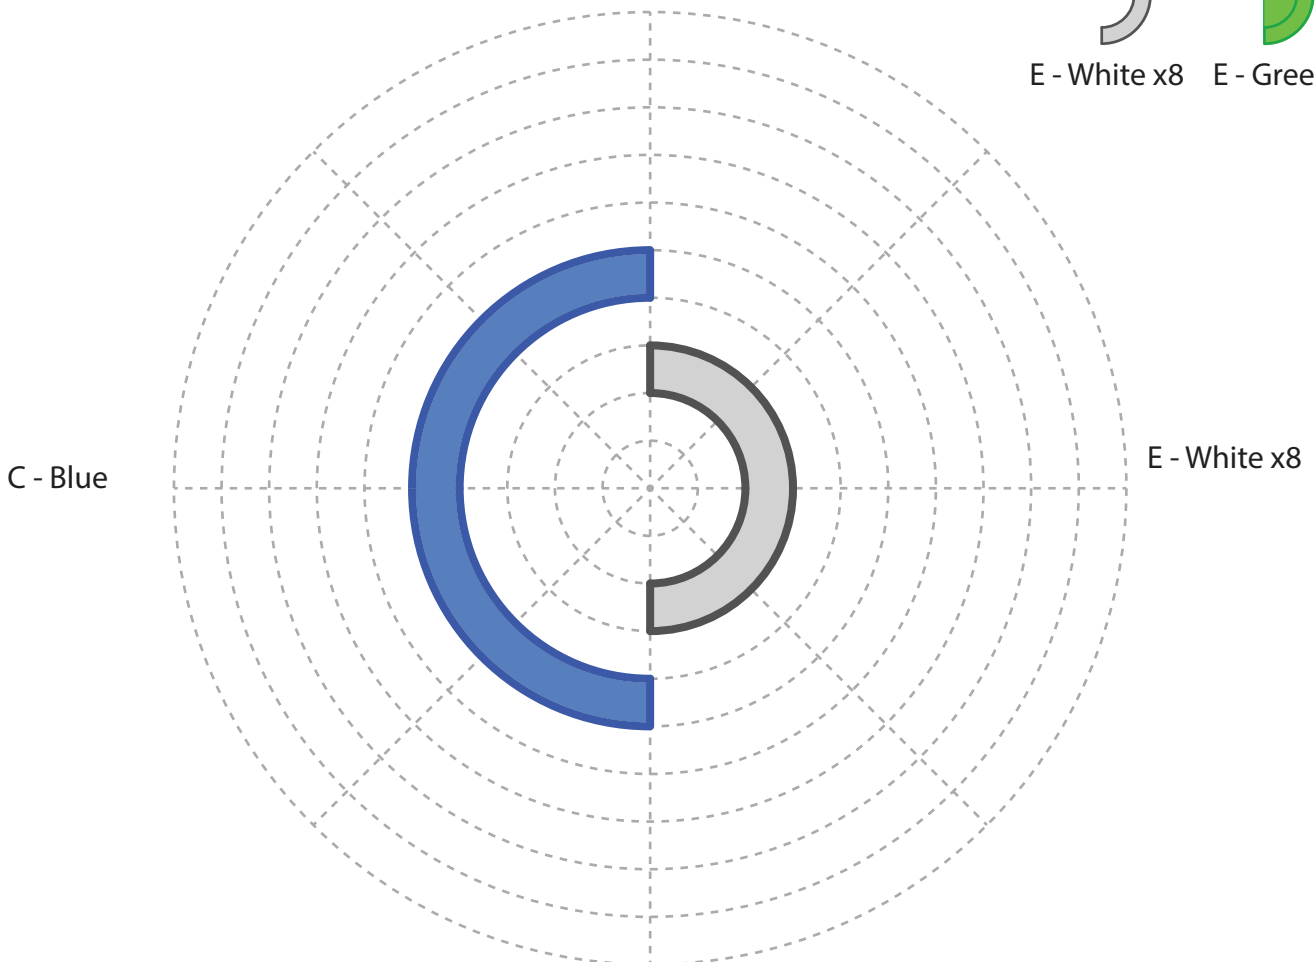

Video Tutorial Available at:
www.bit.ly/3dmate-yt-cruise-ship

Upper Right Circle

Recommended filament colors:

- 
C - Blue x3
- 
C - Green x3
- 
C - Orange x3
- 
C - White

- 
E - White x8
- 
E - Green x2

3Dmate BASE design mat is available on Amazon at:
www.bit.ly/3dmate-base-stencil