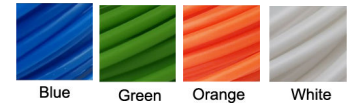

Video Tutorial Available at:
www.bit.ly/3dmate-yt-cruise-ship

Upper Left Triangle

Recommended filament colors:

A - Blue x3

A - Green x3

A - Orange x3

A - White

A - Blue x3

3Dmate BASE design mat is available on Amazon at:
www.bit.ly/3dmate-base-stencil

Video Tutorial Available at:
www.bit.ly/3dmate-yt-cruise-ship

Upper Left Triangle

Recommended filament colors:

White

3Dmate BASE design mat is available on Amazon at:
www.bit.ly/3dmate-base-stencil

Video Tutorial Available at:
www.bit.ly/3dmate-yt-cruise-ship

Upper Right Circle

Recommended filament colors:

- 
C - Blue x3
- 
C - Green x3
- 
C - Orange x3
- 
C - White

- 
E - White x8
- 
E - Green x2

3Dmate BASE design mat is available on Amazon at:
www.bit.ly/3dmate-base-stencil