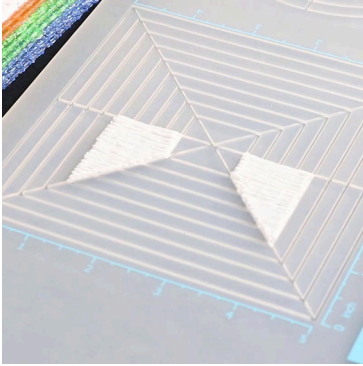

3Dmate BASE design mat is available on Amazon at:
www.bit.ly/3dmate-base-stencil

Video Tutorial Available at:
www.bit.ly/3dmate-yt-cruise-ship

Upper Middle Square

Recommended filament colors:

White