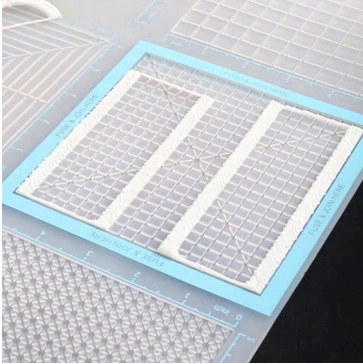

3Dmate BASE design mat is available on Amazon at:
www.bit.ly/3dmate-base-stencil

Video Tutorial Available at:
www.bit.ly/3dmate-yt-cruise-ship

Lower Middle Square