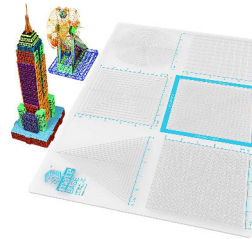

Thank you for your purchase!

Enjoy our 3D pen stencils. They are meant to serve as guide to make 3D pen creations more accurate and enjoyable. You can use them free hand, but they work best with our **3Dmate BASE Design Mat**

- **Free hand** - place the stencil on a flat surface and trace the printed lines with the 3D pen (you may cover the printout with parchment or tracing paper). Once filament cools, remove the pieces from the paper and fuse them together as instructed.
- **3Dmate BASE Design Mat** – the easy way to improve the quality of your creations. Place the stencil under the mat, draw within the indicated grooves. Once the filament cools, bend the mat and remove the piece and fuse together with other parts as instructed. Enjoy your perfect 3D creations.

NOTE: These and additional stencils are available for download at: www.the3dmate.com/projects. Please enjoy.

3Dmate BASE can be purchased on Amazon.

Search for keyword:

“**3Dmate BASE 3D Pen Mat**” or use the QR code:

Choose 3Dmate BASE branded mat to assure stencil compatibility.