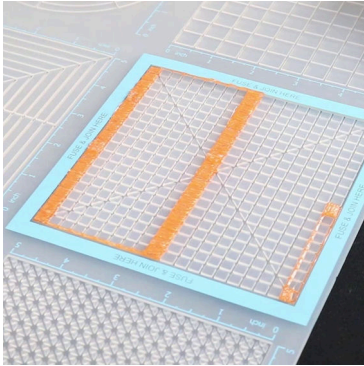

Lower Middle Square