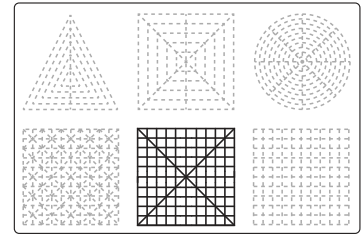

Green

F5

Lower Middle Square

Recommended filament colors:

Green

F6

Lower Middle Square

Recommended filament colors: