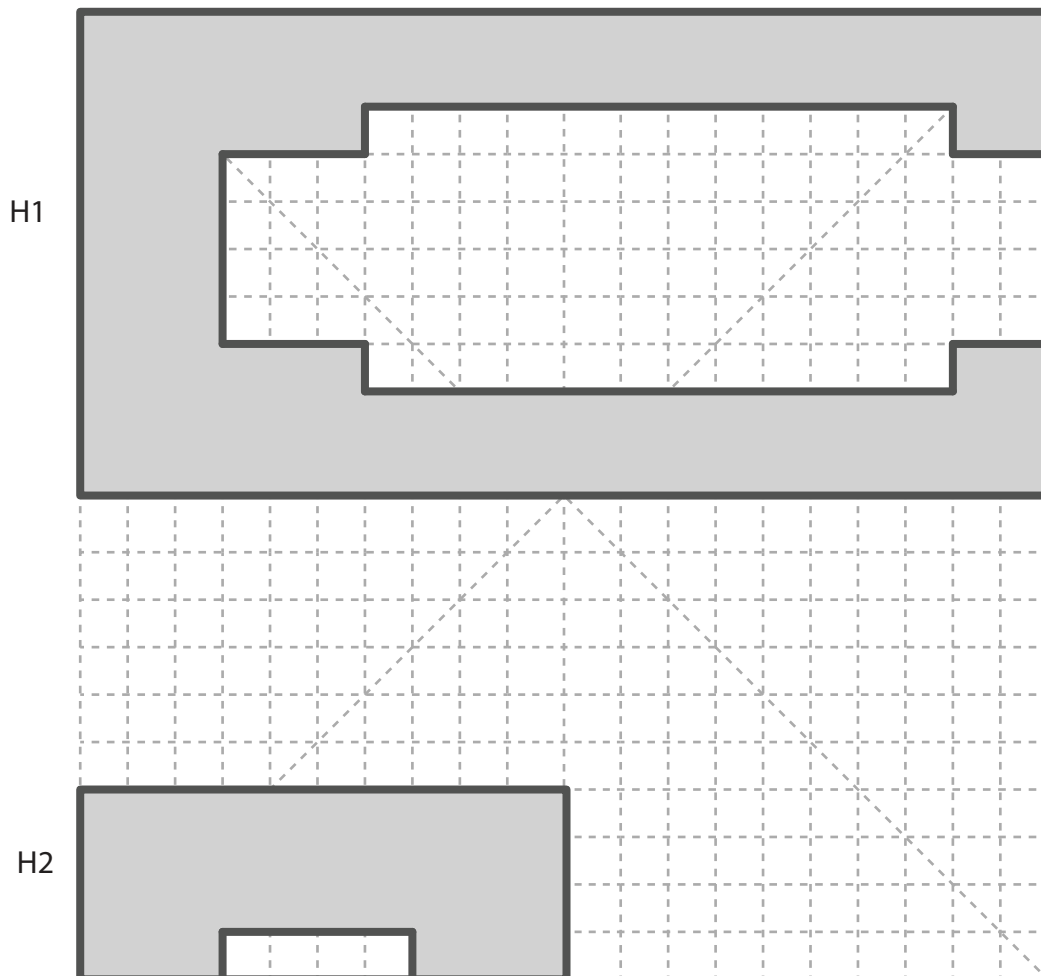

Orange

F7

3Dmate BASE design mat is available on Amazon at:
www.bit.ly/3dmate-base-stencil

Video Tutorial Available at:
www.bit.ly/3dmate-yt-cruise-ship

Lower Middle Square

Recommended filament colors:

White