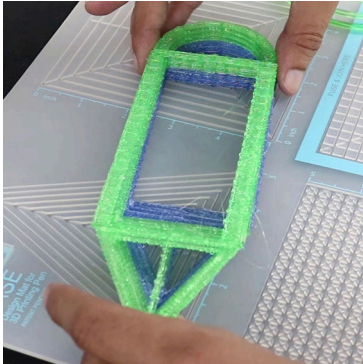

3Dmate BASE design mat is available on Amazon at:
www.bit.ly/3dmate-base-stencil

Video Tutorial Available at:
www.bit.ly/3dmate-yt-cruise-ship

Lower Middle Square