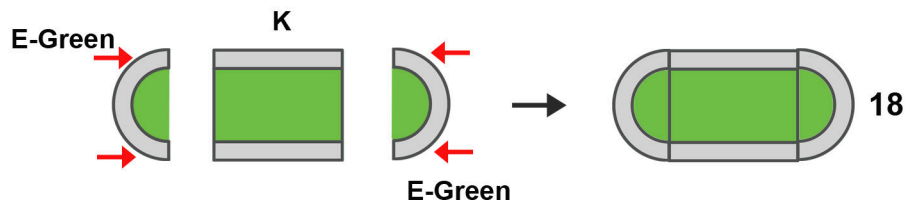

3Dmate BASE design mat is available on Amazon at:
www.bit.ly/3dmate-base-stencil

Video Tutorial Available at:
www.bit.ly/3dmate-yt-cruise-ship