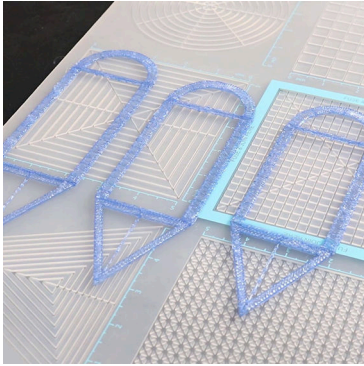

3Dmate BASE design mat is available on Amazon at:
www.bit.ly/3dmate-base-stencil

Video Tutorial Available at:
www.bit.ly/3dmate-yt-cruise-ship

Lower Middle Square