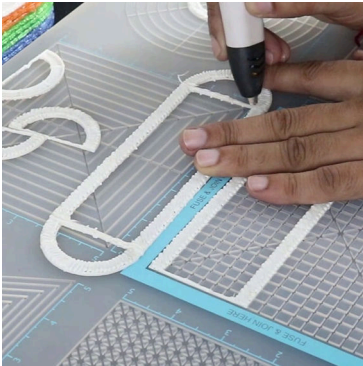

3Dmate BASE design mat is available on Amazon at:
www.bit.ly/3dmate-base-stencil

Video Tutorial Available at:
www.bit.ly/3dmate-yt-cruise-ship

Lower Middle Square

Recommended filament colors: