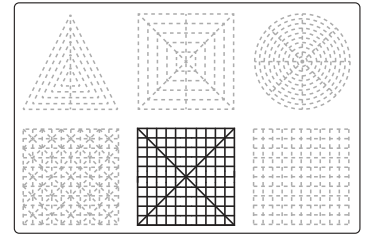

Lower Middle Square