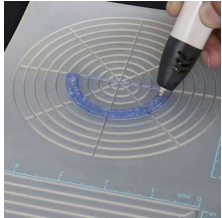

3Dmate BASE design mat is available on Amazon at:
www.bit.ly/3dmate-base-stencil

Video Tutorial Available at:
www.bit.ly/3dmate-yt-cruise-ship

Upper Right Circle