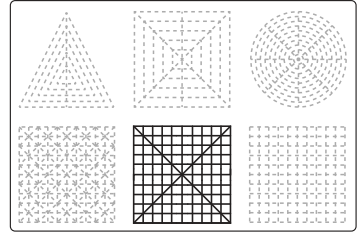

Video Tutorial Available at:
www.bit.ly/3dmate-yt-cruise-ship

Lower Middle Square

Recommended filament colors:

Blue

F3

3Dmate BASE design mat is available on Amazon at:
www.bit.ly/3dmate-base-stencil

Video Tutorial Available at:
www.bit.ly/3dmate-yt-cruise-ship

Lower Middle Square

Recommended filament colors:

Green

F4

3Dmate BASE design mat is available on Amazon at:
www.bit.ly/3dmate-base-stencil

Video Tutorial Available at:
www.bit.ly/3dmate-yt-cruise-ship

Lower Middle Square