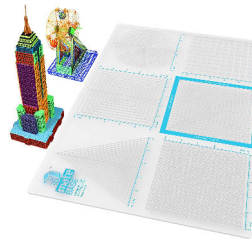

Thank you for your purchase!

Enjoy our 3D pen stencils. They are meant to serve as guide to make 3D pen creations more accurate and enjoyable. You can use them free hand, but they work best with our **3Dmate BASE Design Mat**

- **Free hand** - place the stencil on a flat surface and trace the printed lines with the 3D pen (you may cover the printout with parchment or tracing paper). Once filament cools, remove the pieces from the paper and fuse them together as instructed.
- **3Dmate BASE Design Mat** – the easy way to improve the quality of your creations. Place the stencil under the mat, draw within the indicated grooves. Once the filament cools, bend the mat and remove the piece and fuse together with other parts as instructed. Enjoy your perfect 3D creations.

NOTE: These and additional stencils are available for download at:
www.the3dmate.com/projects. Please enjoy.

3Dmate BASE can be purchased on Amazon.

Search for keyword:

“**3Dmate BASE 3D Pen Mat**” or use the QR code: