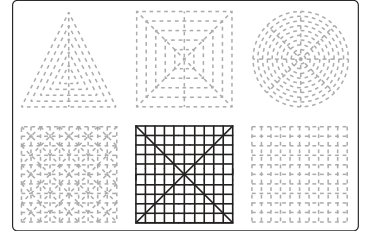

F7

3Dmate BASE design mat is available on Amazon at:
www.bit.ly/3dmate-base-stencil

Video Tutorial Available at:
www.bit.ly/3dmate-yt-cruise-ship

Lower Middle Square

Recommended filament colors:

White

3Dmate BASE design mat is available on Amazon at:
www.bit.ly/3dmate-base-stencil

Video Tutorial Available at:
www.bit.ly/3dmate-yt-cruise-ship

Lower Middle Square

Recommended filament colors:

White

I1

I2

3Dmate BASE design mat is available on Amazon at:
www.bit.ly/3dmate-base-stencil

Video Tutorial Available at:
www.bit.ly/3dmate-yt-cruise-ship