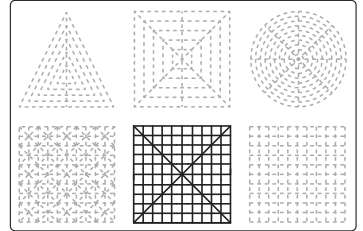

Video Tutorial Available at:
www.bit.ly/3dmate-yt-cruise-ship

Lower Middle Square

Recommended filament colors:

White

I1

I2

3Dmate BASE design mat is available on Amazon at:
www.bit.ly/3dmate-base-stencil

Video Tutorial Available at:
www.bit.ly/3dmate-yt-cruise-ship

Lower Middle Square

Recommended filament colors:

White

3Dmate BASE design mat is available on Amazon at:
www.bit.ly/3dmate-base-stencil

Video Tutorial Available at:
www.bit.ly/3dmate-yt-cruise-ship

Lower Middle Square

Recommended filament colors:

White

Lower Middle Square

Recommended filament colors:

J4

K

3Dmate BASE design mat is available on Amazon at:
www.bit.ly/3dmate-base-stencil

Video Tutorial Available at:
www.bit.ly/3dmate-yt-cruise-ship