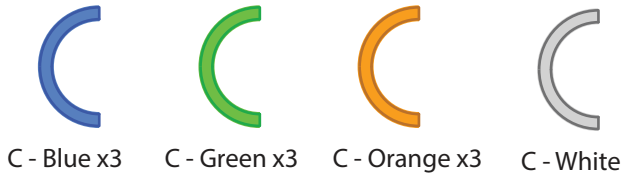

Video Tutorial Available at:
www.bit.ly/3dmate-yt-cruise-ship

Upper Left Triangle

Recommended filament colors:

A - Blue x3

A - Green x3

A - Orange x3

A - White

A - Blue x3

3Dmate BASE design mat is available on Amazon at:
www.bit.ly/3dmate-base-stencil

Video Tutorial Available at:
www.bit.ly/3dmate-yt-cruise-ship

Upper Left Triangle

Recommended filament colors:

White

3Dmate BASE design mat is available on Amazon at:
www.bit.ly/3dmate-base-stencil

Video Tutorial Available at:
www.bit.ly/3dmate-yt-cruise-ship

Upper Right Circle

Recommended filament colors:

E - White x8 E - Green x2

3Dmate BASE design mat is available on Amazon at:
www.bit.ly/3dmate-base-stencil