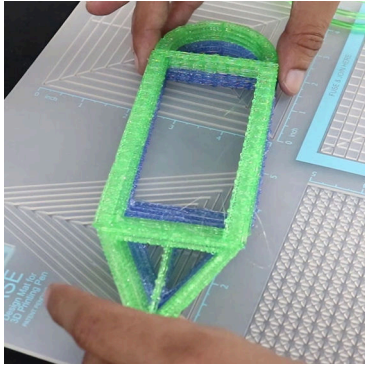

- **Free hand** - place the stencil on a flat surface and trace the printed lines with the 3D pen (you may cover the printout with parchment or tracing paper). Once filament cools, remove the pieces from the paper and fuse them together as instructed.
- **3Dmate BASE Design Mat** – the easy way to improve the quality of your creations. Place the stencil under the mat, draw within the indicated grooves. Once the filament cools, bend the mat and remove the piece and fuse together with other parts as instructed. Enjoy your perfect 3D creations.

Lower Middle Square

Recommended filament colors:

Green

F4

3Dmate BASE design mat is available on Amazon at:
www.bit.ly/3dmate-base-stencil

Video Tutorial Available at:
www.bit.ly/3dmate-yt-cruise-ship

Lower Middle Square