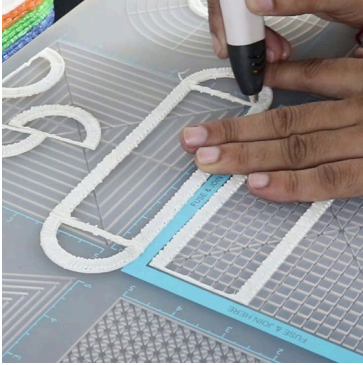

3Dmate BASE design mat is available on Amazon at:
www.bit.ly/3dmate-base-stencil

Video Tutorial Available at:
www.bit.ly/3dmate-yt-cruise-ship

Lower Middle Square

Recommended filament colors:

White