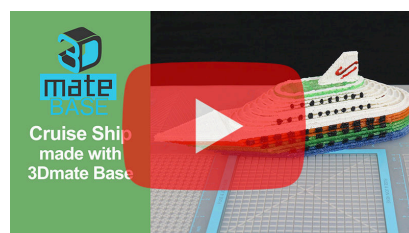

You can find helpful YouTube video guide showing how to complete this stencil here:

www.bit.ly/3dmate-yt-cruise-ship