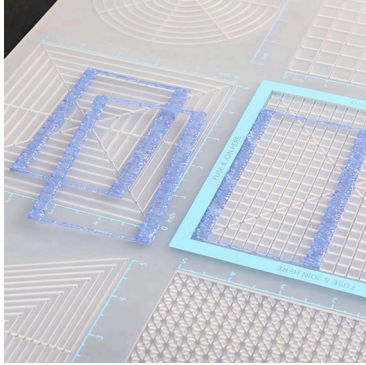

Video Tutorial Available at:
www.bit.ly/3dmate-yt-cruise-ship

Upper Right Circle

Recommended filament colors:

White

Lower Middle Square

Recommended filament colors:

Blue

F1