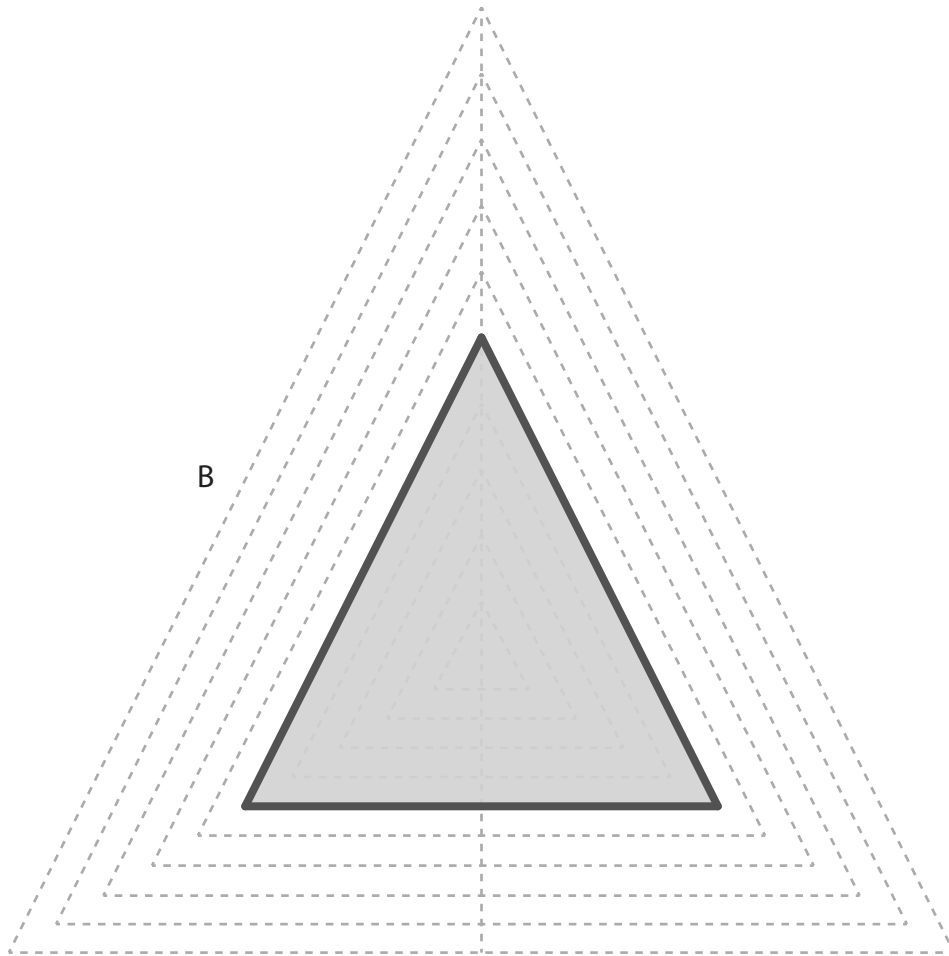

3Dmate BASE design mat is available on Amazon at:
www.bit.ly/3dmate-base-stencil

Video Tutorial Available at:
www.bit.ly/3dmate-yt-cruise-ship

Upper Left Triangle

Recommended filament colors:

White

3Dmate BASE design mat is available on Amazon at:
www.bit.ly/3dmate-base-stencil