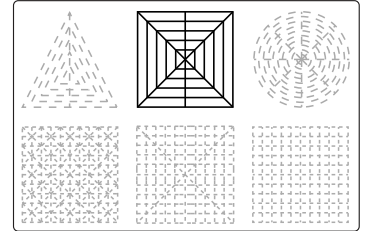

3Dmate BASE design mat is available on Amazon at:
www.bit.ly/3dmate-base-stencil

Video Tutorial Available at:
www.bit.ly/3dmate-yt-cruise-ship

Upper Middle Square

Recommended filament colors: