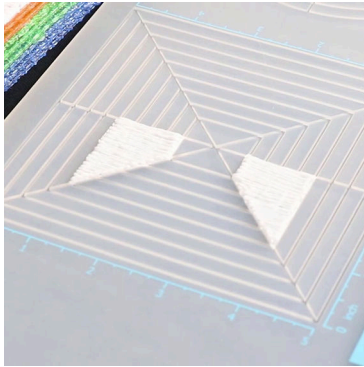

3Dmate BASE design mat is available on Amazon at:
www.bit.ly/3dmate-base-stencil

Video Tutorial Available at:
www.bit.ly/3dmate-yt-cruise-ship

Upper Middle Square

Recommended filament colors: