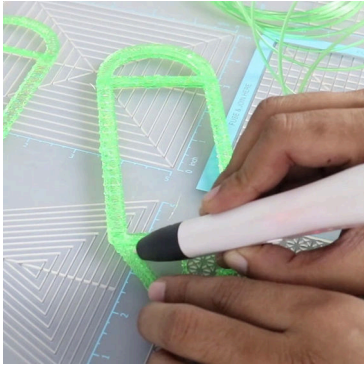

3Dmate BASE design mat is available on Amazon at:
www.bit.ly/3dmate-base-stencil

Video Tutorial Available at:
www.bit.ly/3dmate-yt-cruise-ship

Lower Middle Square