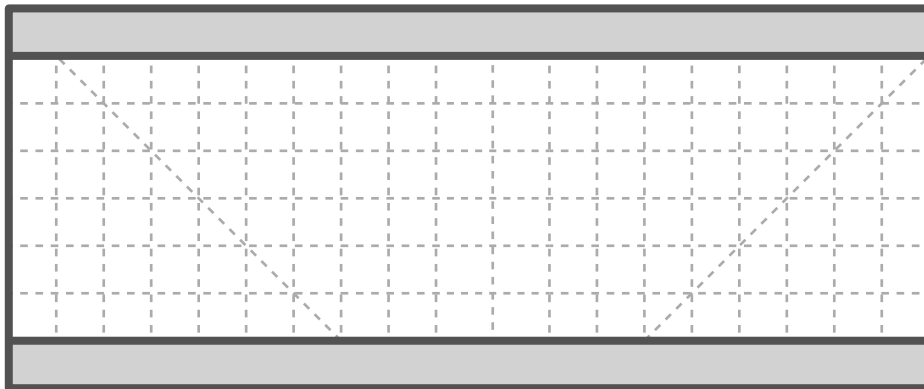

Video Tutorial Available at:
www.bit.ly/3dmate-yt-cruise-ship

Lower Middle Square

Recommended filament colors:

White

I1

I2

3Dmate BASE design mat is available on Amazon at:
www.bit.ly/3dmate-base-stencil

Video Tutorial Available at:
www.bit.ly/3dmate-yt-cruise-ship