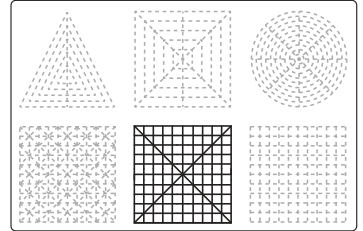

Lower Middle Square

Recommended filament colors:

White

3Dmate BASE design mat is available on Amazon at:
www.bit.ly/3dmate-base-stencil

Video Tutorial Available at:
www.bit.ly/3dmate-yt-cruise-ship

Lower Middle Square

Recommended filament colors:

White

Lower Middle Square

Recommended filament colors:

J4

K

3Dmate BASE design mat is available on Amazon at:
www.bit.ly/3dmate-base-stencil

Video Tutorial Available at:
www.bit.ly/3dmate-yt-cruise-ship

Upper Middle Square

Recommended filament colors:

3Dmate BASE design mat is available on Amazon at: www.bit.ly/3dmate-base-stencil

Video Tutorial Available at: www.bit.ly/3dmate-yt-cruise-ship

3Dmate BASE design mat is available on Amazon at:
www.bit.ly/3dmate-base-stencil