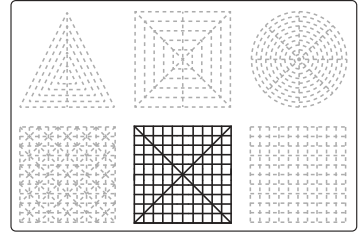

Lower Middle Square

Recommended filament colors:

Green

F4

3Dmate BASE design mat is available on Amazon at:
www.bit.ly/3dmate-base-stencil

Video Tutorial Available at:
www.bit.ly/3dmate-yt-cruise-ship

Lower Middle Square

Recommended filament colors:

Green

F5

3Dmate BASE design mat is available on Amazon at:
www.bit.ly/3dmate-base-stencil

Video Tutorial Available at:
www.bit.ly/3dmate-yt-cruise-ship

Lower Middle Square

Recommended filament colors: