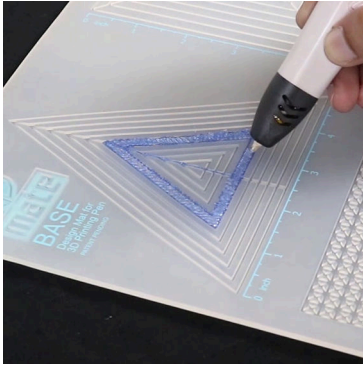

3Dmate BASE design mat is available on Amazon at:
www.bit.ly/3dmate-base-stencil

Video Tutorial Available at:
www.bit.ly/3dmate-yt-cruise-ship

Upper Left Triangle