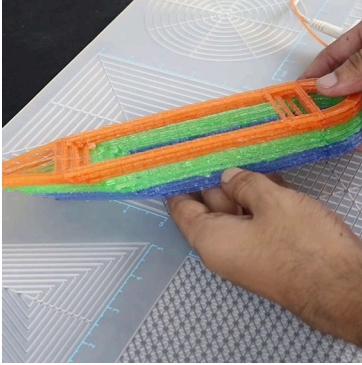

3Dmate BASE design mat is available on Amazon at:
www.bit.ly/3dmate-base-stencil

Video Tutorial Available at:
www.bit.ly/3dmate-yt-cruise-ship

Lower Middle Square