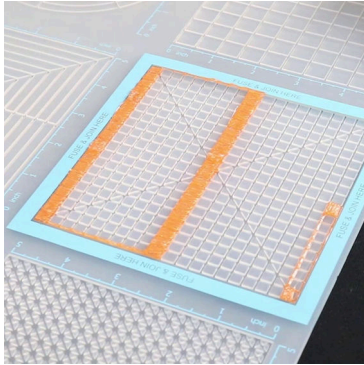

Green

F6

3Dmate BASE design mat is available on Amazon at:
www.bit.ly/3dmate-base-stencil

Video Tutorial Available at:
www.bit.ly/3dmate-yt-cruise-ship

Lower Middle Square

Recommended filament colors:

Orange