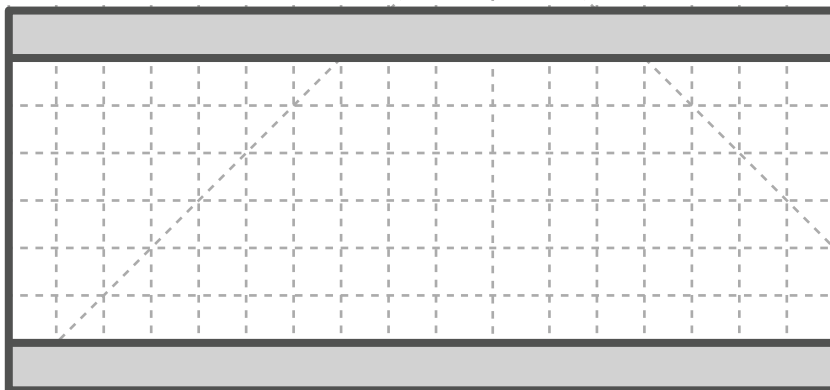

Video Tutorial Available at:
www.bit.ly/3dmate-yt-cruise-ship

Lower Middle Square

Recommended filament colors:

White

I1

I2

3Dmate BASE design mat is available on Amazon at:
www.bit.ly/3dmate-base-stencil

Video Tutorial Available at:
www.bit.ly/3dmate-yt-cruise-ship