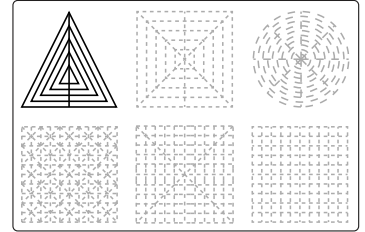

3Dmate BASE design mat is available on Amazon at:
www.bit.ly/3dmate-base-stencil

Video Tutorial Available at:
www.bit.ly/3dmate-yt-cruise-ship

Upper Left Triangle