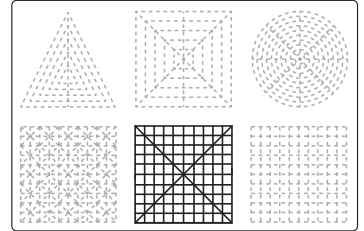

F7

3Dmate BASE design mat is available on Amazon at:
www.bit.ly/3dmate-base-stencil

Video Tutorial Available at:
www.bit.ly/3dmate-yt-cruise-ship

Lower Middle Square

Recommended filament colors:

White

3Dmate BASE design mat is available on Amazon at:
www.bit.ly/3dmate-base-stencil

Video Tutorial Available at:
www.bit.ly/3dmate-yt-cruise-ship

Lower Middle Square

Recommended filament colors:

White

I1

I2

3Dmate BASE design mat is available on Amazon at:
www.bit.ly/3dmate-base-stencil

Video Tutorial Available at:
www.bit.ly/3dmate-yt-cruise-ship