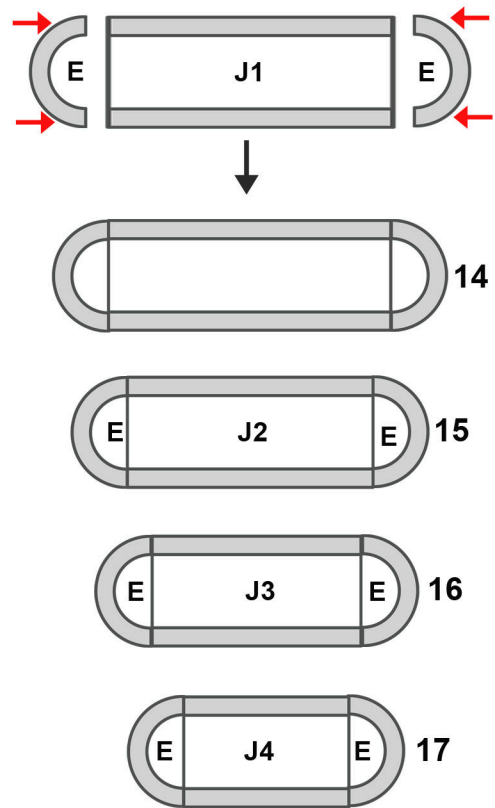

3Dmate BASE design mat is available on Amazon at:
www.bit.ly/3dmate-base-stencil

Video Tutorial Available at:
www.bit.ly/3dmate-yt-cruise-ship