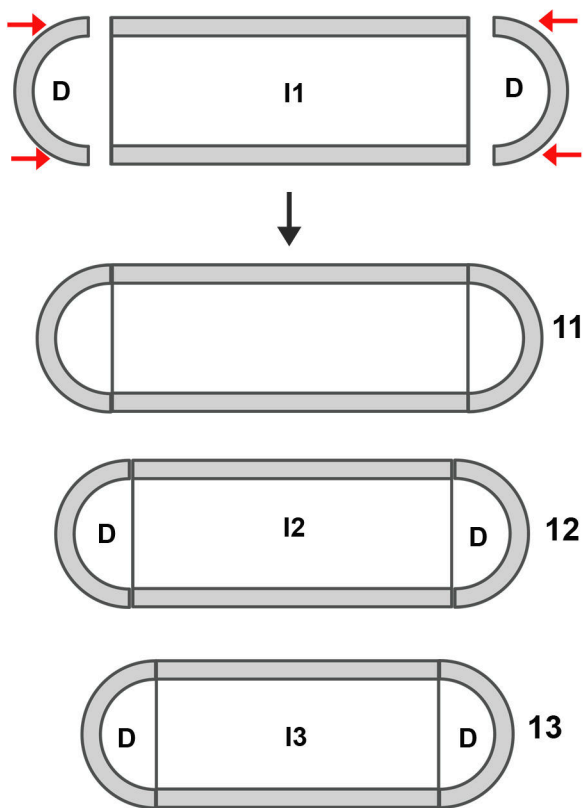

3Dmate BASE design mat is available on Amazon at:
www.bit.ly/3dmate-base-stencil

Video Tutorial Available at:
www.bit.ly/3dmate-yt-cruise-ship