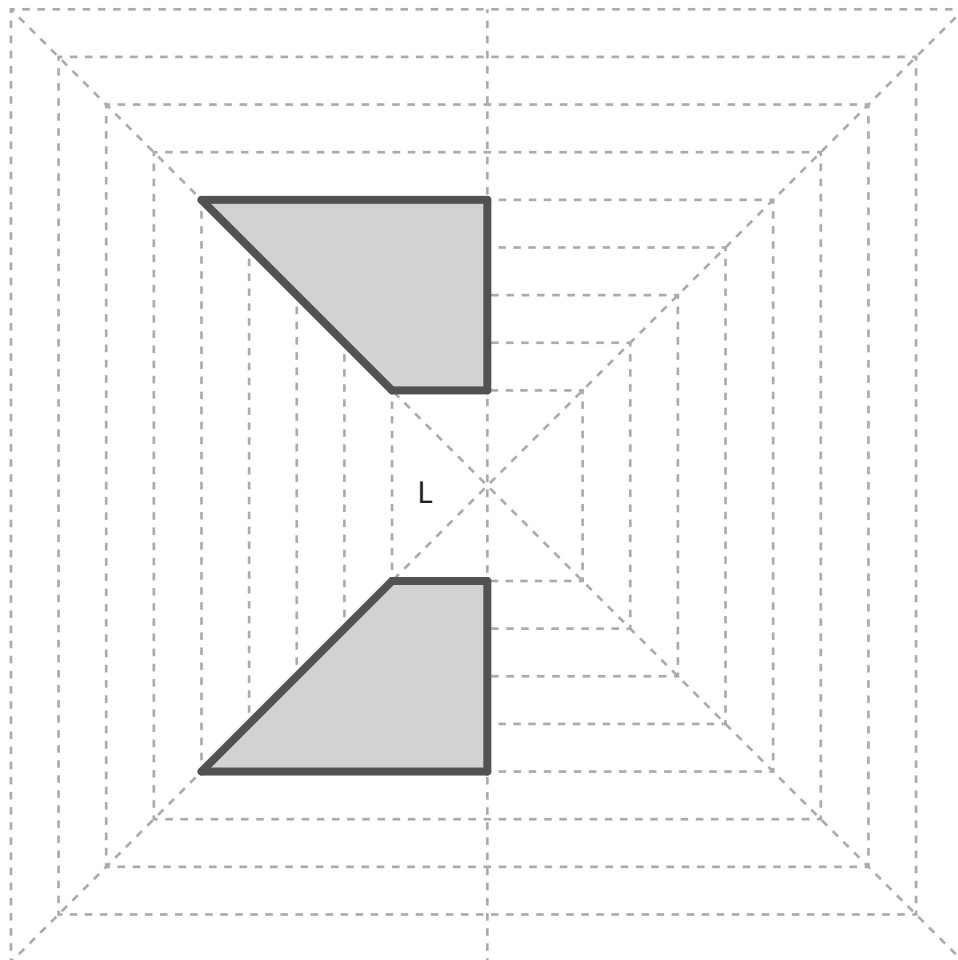

3Dmate BASE design mat is available on Amazon at:
www.bit.ly/3dmate-base-stencil

Video Tutorial Available at:
www.bit.ly/3dmate-yt-cruise-ship

Upper Middle Square

Recommended filament colors: