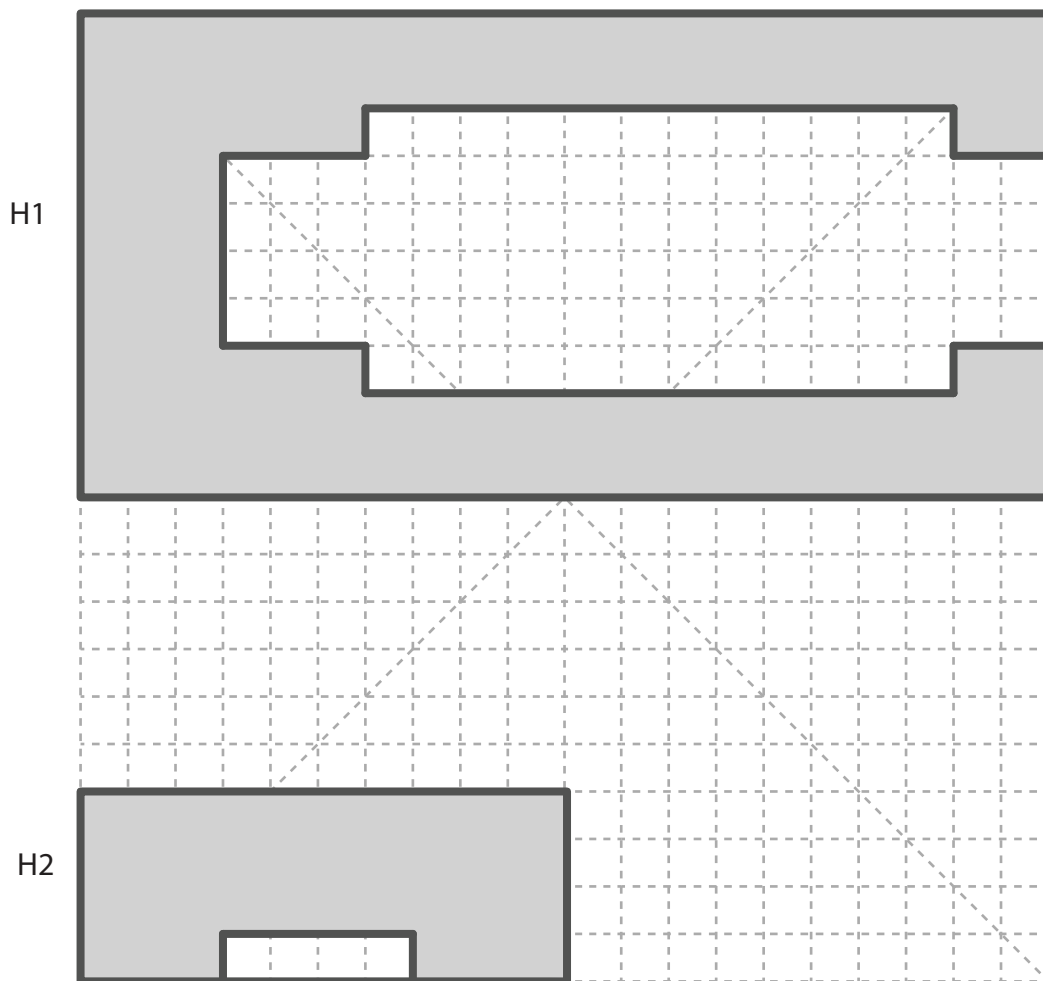

F7

3Dmate BASE design mat is available on Amazon at:
www.bit.ly/3dmate-base-stencil

Video Tutorial Available at:
www.bit.ly/3dmate-yt-cruise-ship

Lower Middle Square

Recommended filament colors:

White

3Dmate BASE design mat is available on Amazon at:
www.bit.ly/3dmate-base-stencil