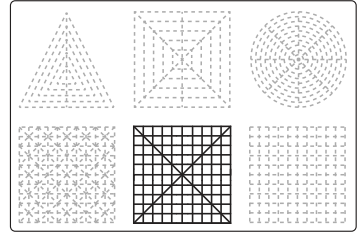

3Dmate BASE design mat is available on Amazon at:
www.bit.ly/3dmate-base-stencil

Video Tutorial Available at:
www.bit.ly/3dmate-yt-cruise-ship

Lower Middle Square