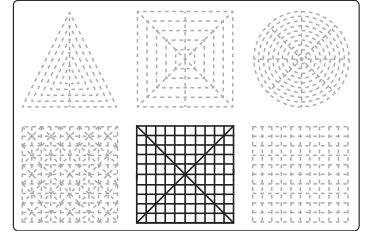

Green

F6

3Dmate BASE design mat is available on Amazon at:
www.bit.ly/3dmate-base-stencil

Video Tutorial Available at:
www.bit.ly/3dmate-yt-cruise-ship

Lower Middle Square

Recommended filament colors:

Orange