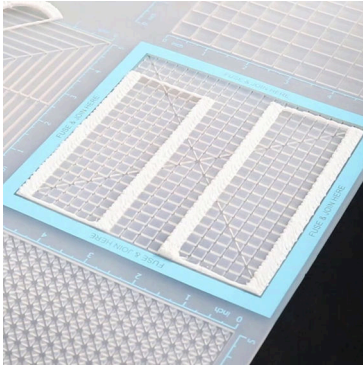

F7

3Dmate BASE design mat is available on Amazon at:
www.bit.ly/3dmate-base-stencil

Video Tutorial Available at:
www.bit.ly/3dmate-yt-cruise-ship

Lower Middle Square

Recommended filament colors:

White

3Dmate BASE design mat is available on Amazon at:
www.bit.ly/3dmate-base-stencil

Video Tutorial Available at:
www.bit.ly/3dmate-yt-cruise-ship

Lower Middle Square

Recommended filament colors:

White

I1

I2

3Dmate BASE design mat is available on Amazon at:
www.bit.ly/3dmate-base-stencil

Video Tutorial Available at:
www.bit.ly/3dmate-yt-cruise-ship