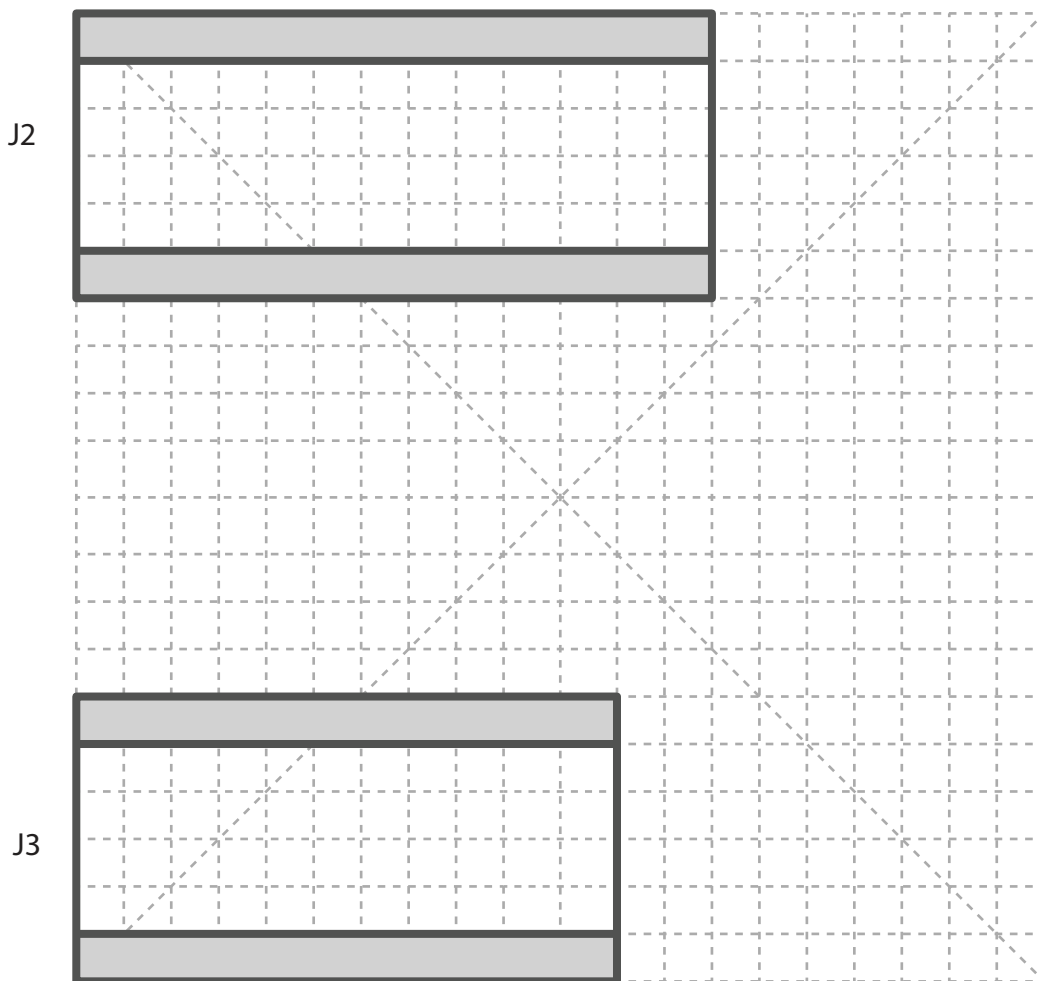

3Dmate BASE design mat is available on Amazon at:
www.bit.ly/3dmate-base-stencil

Video Tutorial Available at:
www.bit.ly/3dmate-yt-cruise-ship

Lower Middle Square

Recommended filament colors:

White