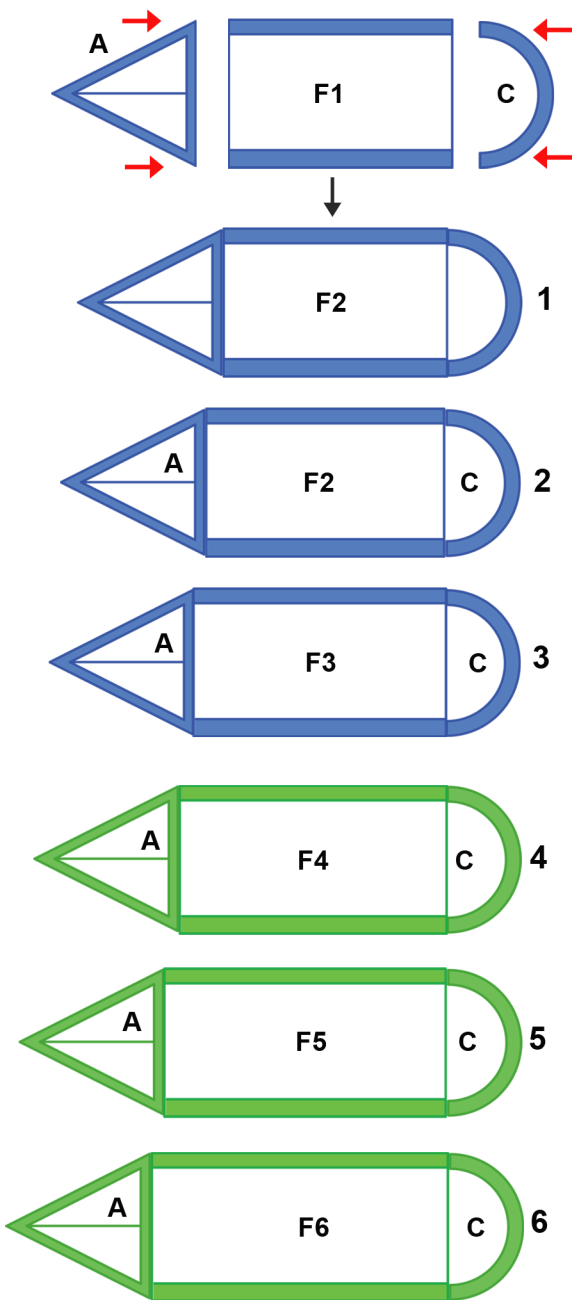

Upper Middle Square

Recommended filament colors:

3Dmate BASE design mat is available on Amazon at: www.bit.ly/3dmate-base-stencil

Video Tutorial Available at: www.bit.ly/3dmate-yt-cruise-ship

3Dmate BASE design mat is available on Amazon at:
www.bit.ly/3dmate-base-stencil