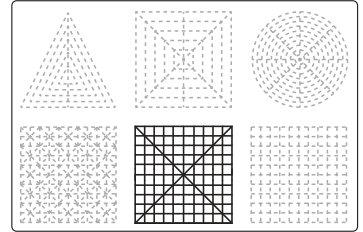

3Dmate BASE design mat is available on Amazon at:
www.bit.ly/3dmate-base-stencil

Video Tutorial Available at:
www.bit.ly/3dmate-yt-cruise-ship

Lower Middle Square