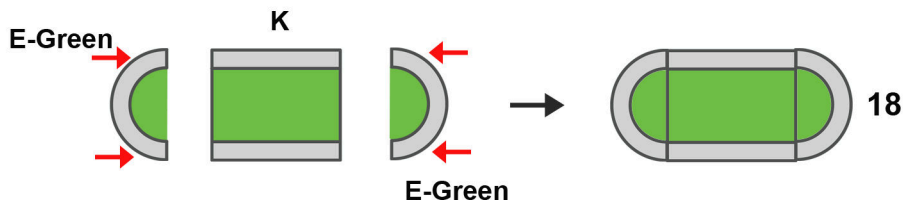

3Dmate BASE design mat is available on Amazon at:
www.bit.ly/3dmate-base-stencil

Video Tutorial Available at:
www.bit.ly/3dmate-yt-cruise-ship