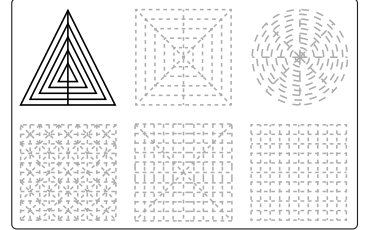

3Dmate BASE design mat is available on Amazon at:
www.bit.ly/3dmate-base-stencil

Video Tutorial Available at:
www.bit.ly/3dmate-yt-cruise-ship

Upper Left Triangle

Recommended filament colors:

White