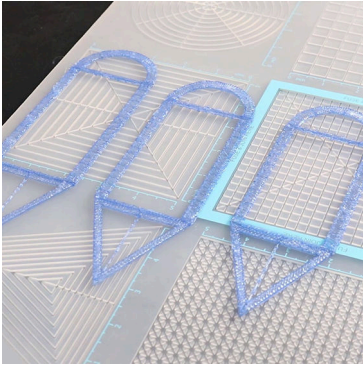

3Dmate BASE design mat is available on Amazon at:
www.bit.ly/3dmate-base-stencil

Video Tutorial Available at:
www.bit.ly/3dmate-yt-cruise-ship

Lower Middle Square