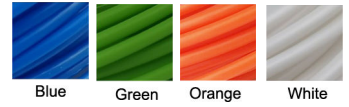

Buy Filamate 36 color PLA filament pack on Amazon at: www.bit.ly/filamate-stencils

You can find helpful YouTube video guide showing how to complete this stencil here:

www.bit.ly/3dmate-yt-cruise-ship

3Dmate BASE design mat is available on Amazon at:
www.bit.ly/3dmate-base-stencil

Video Tutorial Available at:
www.bit.ly/3dmate-yt-cruise-ship

Upper Left Triangle

Recommended filament colors:

A - Blue x3

A - Green x3

A - Orange x3

A - White

A - Blue x3