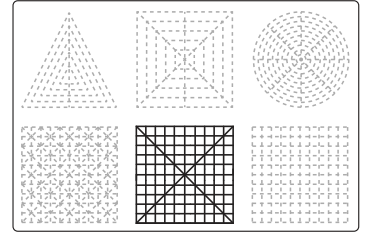

Video Tutorial Available at:
www.bit.ly/3dmate-yt-cruise-ship

Upper Right Circle

Recommended filament colors:

White

Lower Middle Square

Recommended filament colors:

Blue

F1