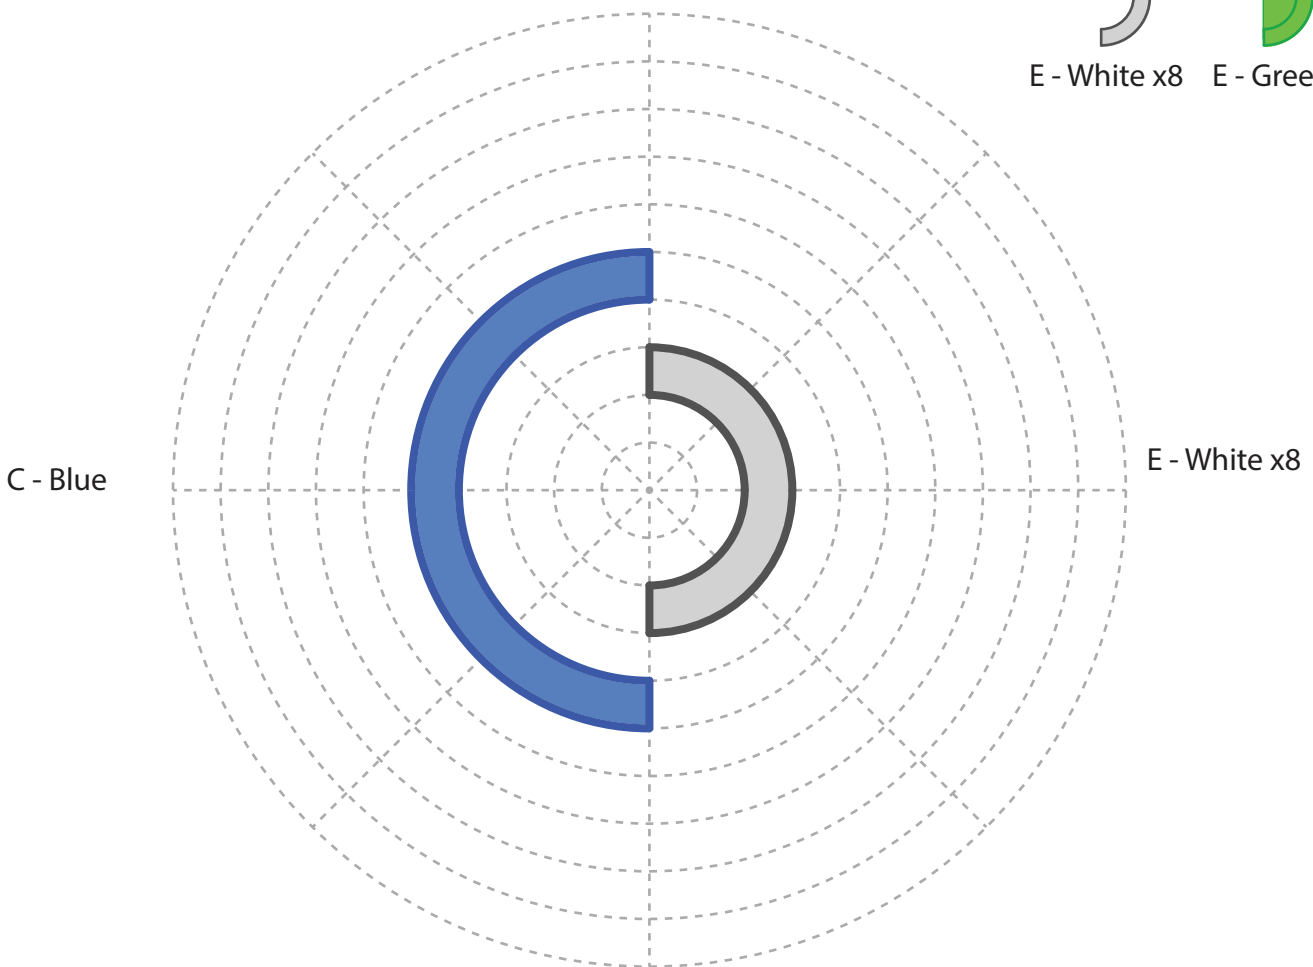

Video Tutorial Available at:
www.bit.ly/3dmate-yt-cruise-ship

Upper Right Circle

Recommended filament colors:

E - White x8 E - Green x2

3Dmate BASE design mat is available on Amazon at:
www.bit.ly/3dmate-base-stencil