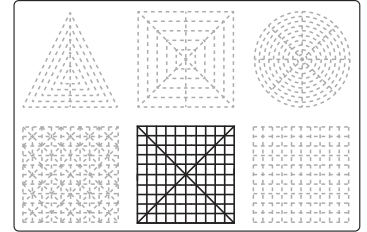

Video Tutorial Available at:
www.bit.ly/3dmate-yt-cruise-ship

Lower Middle Square

Recommended filament colors:

Blue

F3

3Dmate BASE design mat is available on Amazon at:
www.bit.ly/3dmate-base-stencil

Video Tutorial Available at:
www.bit.ly/3dmate-yt-cruise-ship

Lower Middle Square

Recommended filament colors:

Green

F4

3Dmate BASE design mat is available on Amazon at:
www.bit.ly/3dmate-base-stencil

Video Tutorial Available at:
www.bit.ly/3dmate-yt-cruise-ship

Lower Middle Square