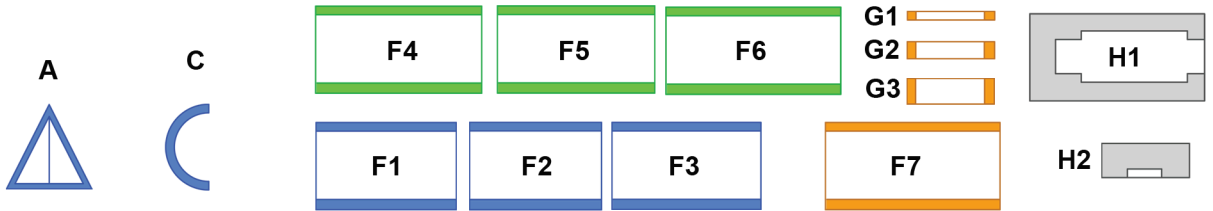

Upper Middle Square

Recommended filament colors:

3Dmate BASE design mat is available on Amazon at: www.bit.ly/3dmate-base-stencil

Video Tutorial Available at: www.bit.ly/3dmate-yt-cruise-ship

3Dmate BASE design mat is available on Amazon at:
www.bit.ly/3dmate-base-stencil