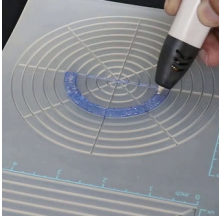

3Dmate BASE design mat is available on Amazon at:
www.bit.ly/3dmate-base-stencil

Video Tutorial Available at:
www.bit.ly/3dmate-yt-cruise-ship

Upper Right Circle