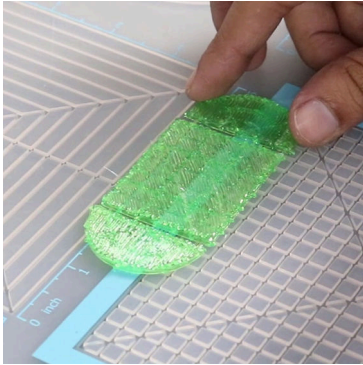

Lower Middle Square

Recommended filament colors:

White

3Dmate BASE design mat is available on Amazon at:
www.bit.ly/3dmate-base-stencil

Video Tutorial Available at:
www.bit.ly/3dmate-yt-cruise-ship

Lower Middle Square

Recommended filament colors:

White

Lower Middle Square

Recommended filament colors:

J4

K

3Dmate BASE design mat is available on Amazon at:
www.bit.ly/3dmate-base-stencil

Video Tutorial Available at:
www.bit.ly/3dmate-yt-cruise-ship

Upper Middle Square

Recommended filament colors:

3Dmate BASE design mat is available on Amazon at: www.bit.ly/3dmate-base-stencil

Video Tutorial Available at: www.bit.ly/3dmate-yt-cruise-ship

3Dmate BASE design mat is available on Amazon at:
www.bit.ly/3dmate-base-stencil