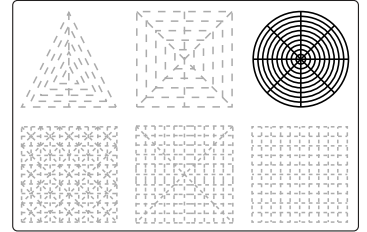

3Dmate BASE design mat is available on Amazon at:
www.bit.ly/3dmate-base-stencil

Video Tutorial Available at:
www.bit.ly/3dmate-yt-cruise-ship

Upper Right Circle

Recommended filament colors: