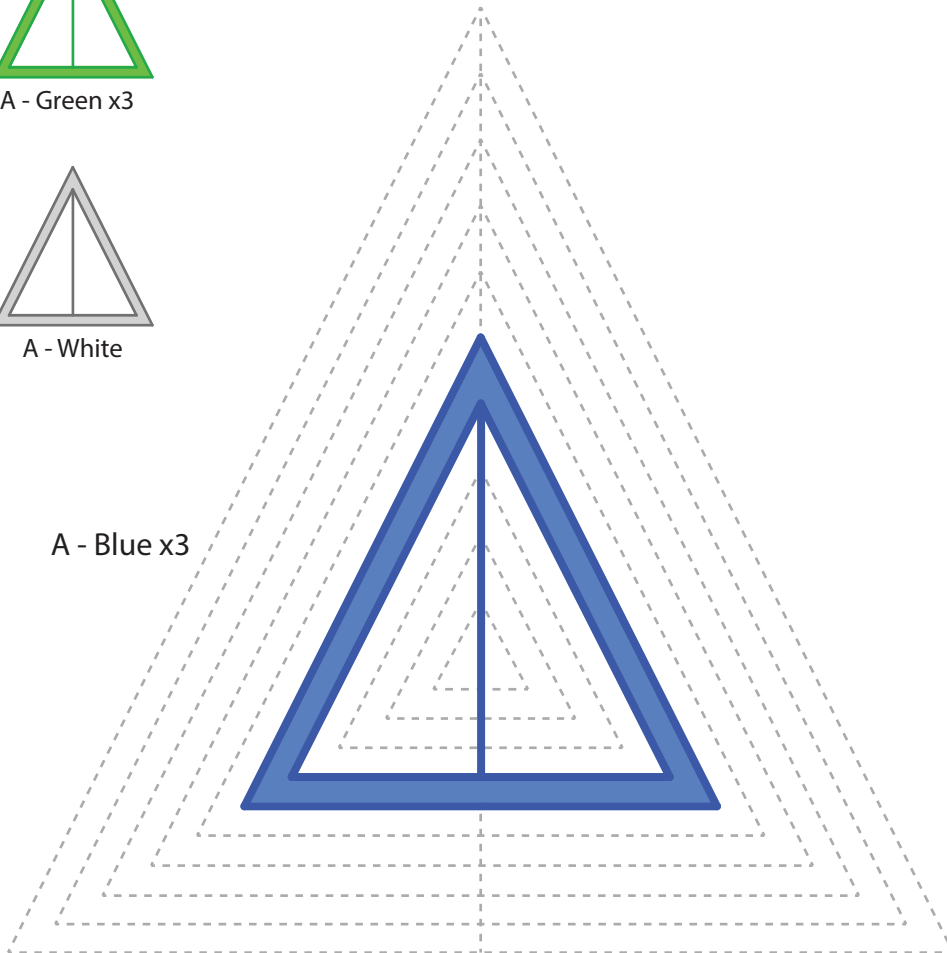

Video Tutorial Available at:
www.bit.ly/3dmate-yt-cruise-ship

Upper Left Triangle

Recommended filament colors:

A - Blue x3

A - Green x3

A - Orange x3

A - White

A - Blue x3