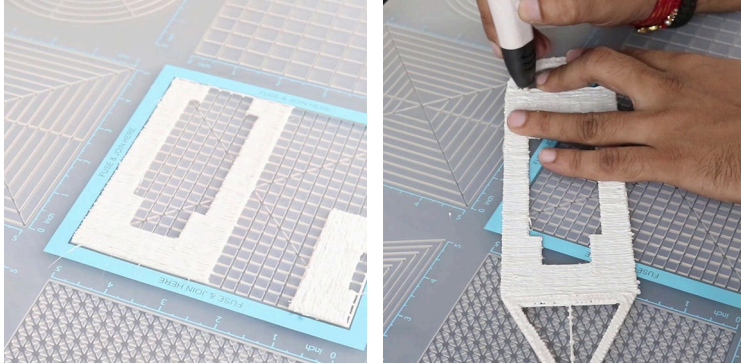

F7

3Dmate BASE design mat is available on Amazon at:
www.bit.ly/3dmate-base-stencil

Video Tutorial Available at:
www.bit.ly/3dmate-yt-cruise-ship

Lower Middle Square

Recommended filament colors:

White

3Dmate BASE design mat is available on Amazon at:
www.bit.ly/3dmate-base-stencil