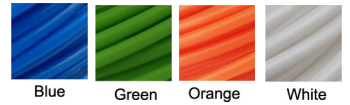

Video Tutorial Available at:
www.bit.ly/3dmate-yt-cruise-ship

Upper Left Triangle

Recommended filament colors:

A - Blue x3

A - Green x3

A - Orange x3

A - White

A - Blue x3

3Dmate BASE design mat is available on Amazon at:
www.bit.ly/3dmate-base-stencil

Video Tutorial Available at:
www.bit.ly/3dmate-yt-cruise-ship

Upper Left Triangle

Recommended filament colors:

White

3Dmate BASE design mat is available on Amazon at:
www.bit.ly/3dmate-base-stencil

Video Tutorial Available at:
www.bit.ly/3dmate-yt-cruise-ship

Upper Right Circle

Recommended filament colors:

E - White x8 E - Green x2

3Dmate BASE design mat is available on Amazon at:
www.bit.ly/3dmate-base-stencil