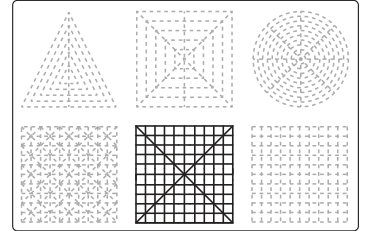

F7

3Dmate BASE design mat is available on Amazon at:
www.bit.ly/3dmate-base-stencil

Video Tutorial Available at:
www.bit.ly/3dmate-yt-cruise-ship

Lower Middle Square

Recommended filament colors:

White

3Dmate BASE design mat is available on Amazon at:
www.bit.ly/3dmate-base-stencil

Video Tutorial Available at:
www.bit.ly/3dmate-yt-cruise-ship

Lower Middle Square

Recommended filament colors:

White

I1

I2

3Dmate BASE design mat is available on Amazon at:
www.bit.ly/3dmate-base-stencil

Video Tutorial Available at:
www.bit.ly/3dmate-yt-cruise-ship

Lower Middle Square

Recommended filament colors:

White

3Dmate BASE design mat is available on Amazon at:
www.bit.ly/3dmate-base-stencil

Video Tutorial Available at:
www.bit.ly/3dmate-yt-cruise-ship

Lower Middle Square