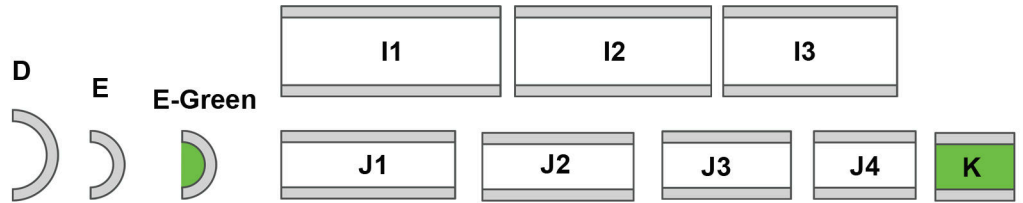

3Dmate BASE design mat is available on Amazon at:
www.bit.ly/3dmate-base-stencil

Video Tutorial Available at:
www.bit.ly/3dmate-yt-cruise-ship