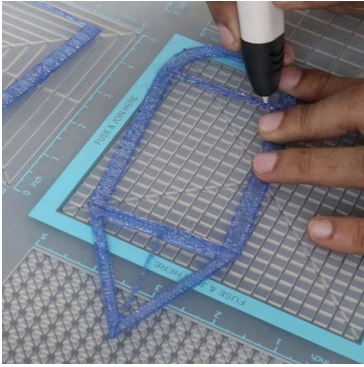

3Dmate BASE design mat is available on Amazon at:
www.bit.ly/3dmate-base-stencil

Video Tutorial Available at:
www.bit.ly/3dmate-yt-cruise-ship

Lower Middle Square