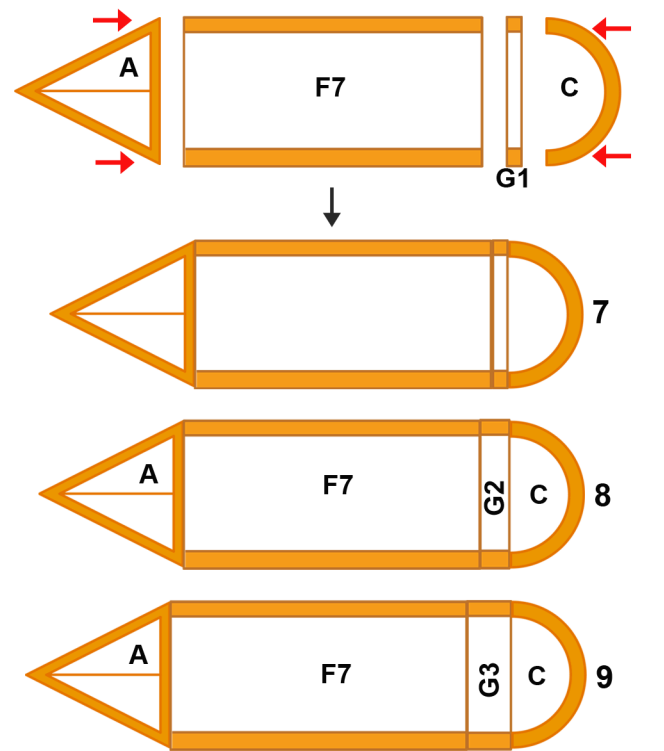

Upper Middle Square

Recommended filament colors:

3Dmate BASE design mat is available on Amazon at: www.bit.ly/3dmate-base-stencil

Video Tutorial Available at: www.bit.ly/3dmate-yt-cruise-ship

3Dmate BASE design mat is available on Amazon at:
www.bit.ly/3dmate-base-stencil