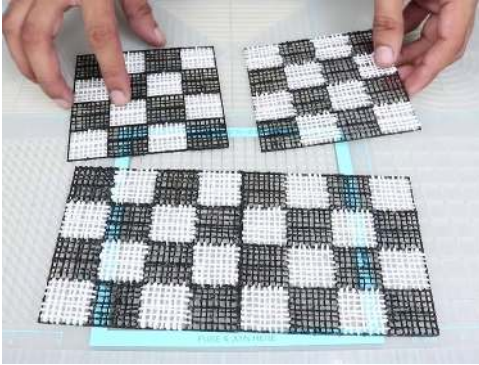

3Dmate BASE design mat is available on Amazon at:
www.bit.ly/3dmate-base-stencil

Video Tutorial Available at:
www.bit.ly/3dmate-yt-chess-set

Upper Right Circle