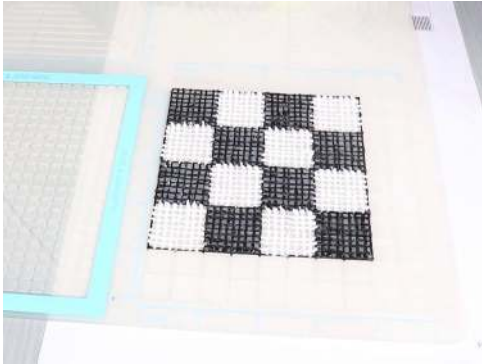

- **Free hand** - place the stencil on a flat surface and trace the printed lines with the 3D pen (you may cover the printout with parchment or tracing paper). Once filament cools, remove the pieces from the paper and fuse them together as instructed.
- **3Dmate BASE Design Mat** – the easy way to improve the quality of your creations. Place the stencil under the mat, draw within the indicated grooves. Once the filament cools, bend the mat and remove the piece and fuse together with other parts as instructed. Enjoy your perfect 3D creations.

Video Tutorial Available at:
www.bit.ly/3dmate-yt-chess-set

Lower Right Square

Recommended filament colors:

4x Chess Board

3Dmate BASE design mat is available on Amazon at:
www.bit.ly/3dmate-base-stencil

Video Tutorial Available at:
www.bit.ly/3dmate-yt-chess-set