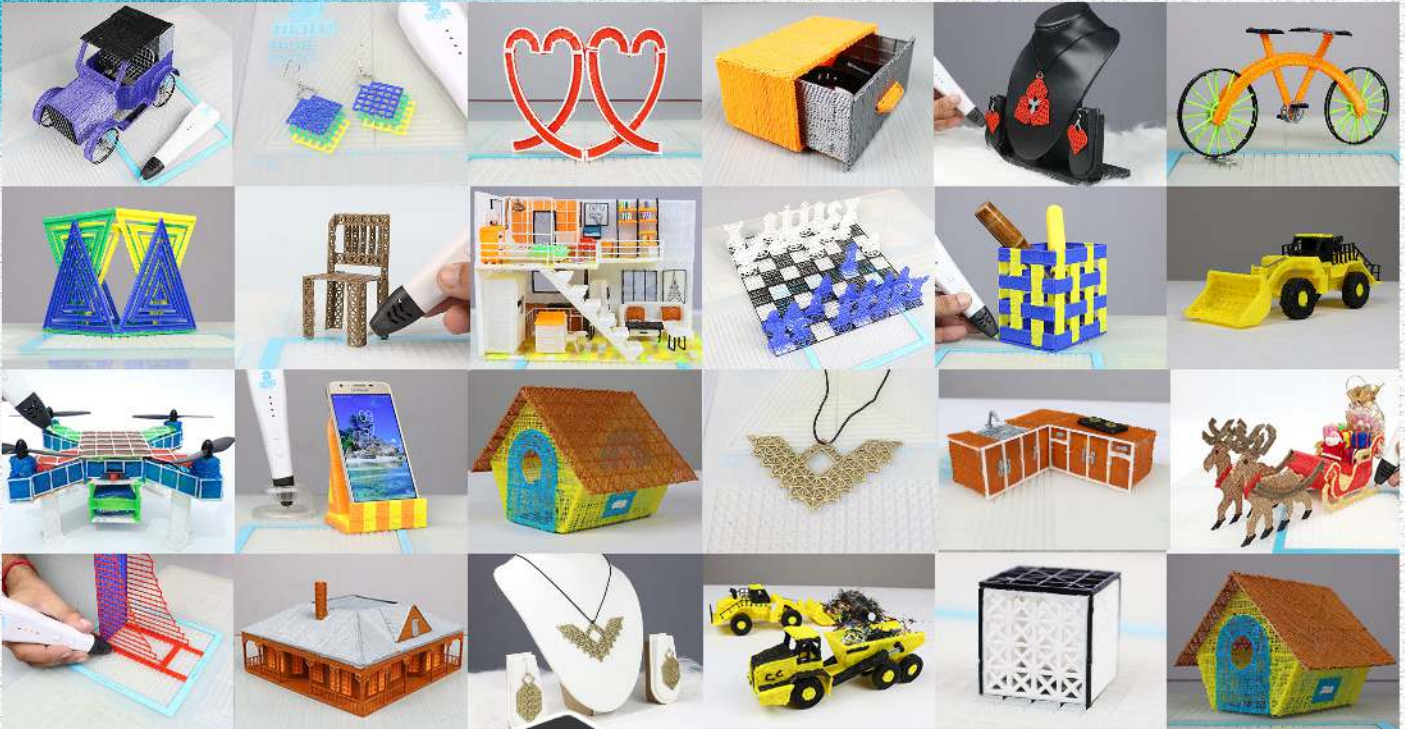

GET INSPIRED!

Find inspirational ideas as well as tips, tricks and free downloadable stencils for the 3Dmate Design Mat, by visiting our PROJECTS page at:

www.the3dmate.com/projects or Scan the QR code →

PROJECTS