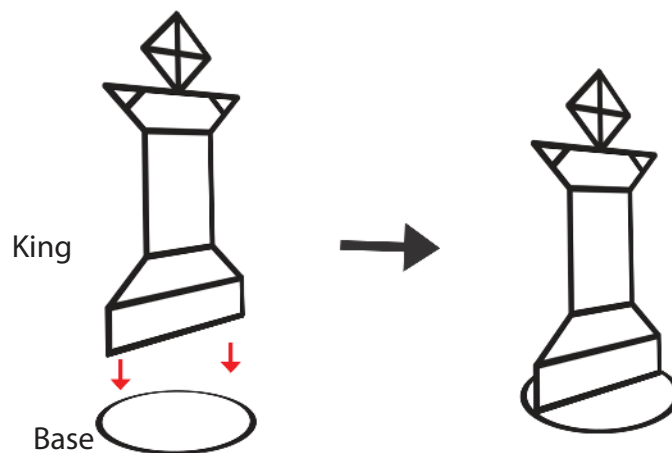

3Dmate BASE design mat is available on Amazon at:
www.bit.ly/3dmate-base-stencil

Video Tutorial Available at:
www.bit.ly/3dmate-yt-chess-set

Lower Left Square

Recommended filament colors:

Chess Pieces

3Dmate BASE design mat is available on Amazon at:
www.bit.ly/3dmate-base-stencil