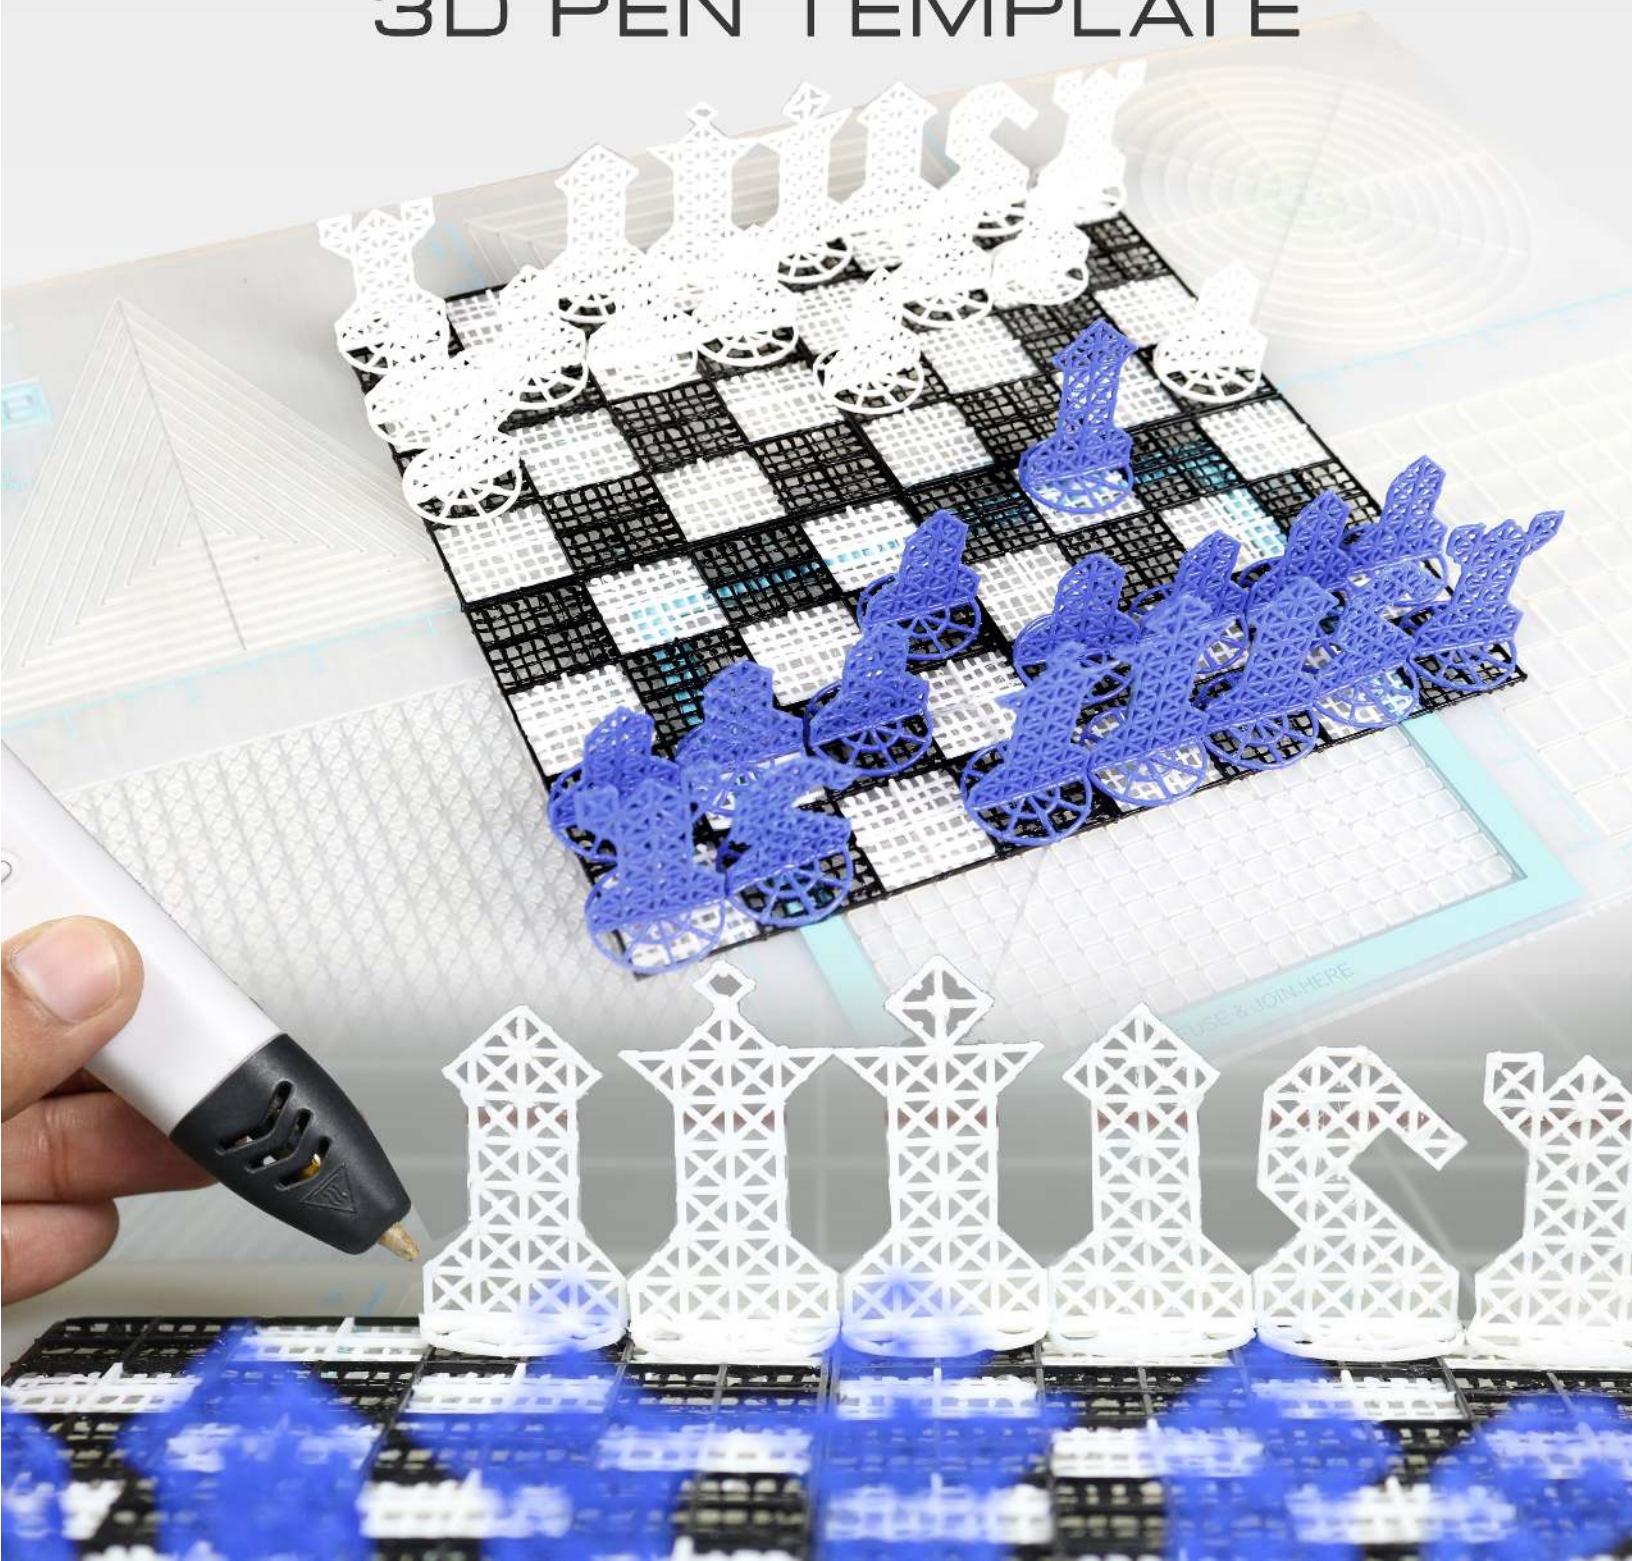

CHESS SET

3D PEN TEMPLATE

Thank you for your purchase!

Enjoy our 3D pen stencils. They are meant to serve as guide to make 3D pen creations more accurate and enjoyable. You can use them free hand, but they work best with our **3Dmate BASE Design Mat**

- **Free hand** - place the stencil on a flat surface and trace the printed lines with the 3D pen (you may cover the printout with parchment or tracing paper). Once filament cools, remove the pieces from the paper and fuse them together as instructed.
- **3Dmate BASE Design Mat** – the easy way to improve the quality of your creations. Place the stencil under the mat, draw within the indicated grooves. Once the filament cools, bend the mat and remove the piece and fuse together with other parts as instructed. Enjoy your perfect 3D creations.