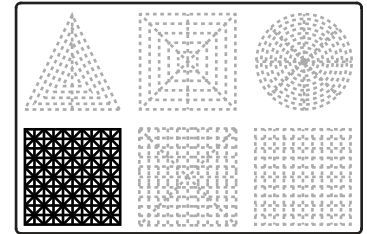

Lower Left Square

Recommended filament colors:

Chess Pieces

Lower Left Square

Recommended filament colors:

Blue

White

Chess Pieces

3Dmate BASE design mat is available on Amazon at:
www.bit.ly/3dmate-base-stencil

Video Tutorial Available at:
www.bit.ly/3dmate-yt-chess-set

Lower Left Square

Recommended filament colors:

Chess Pieces

3Dmate BASE design mat is available on Amazon at:
www.bit.ly/3dmate-base-stencil