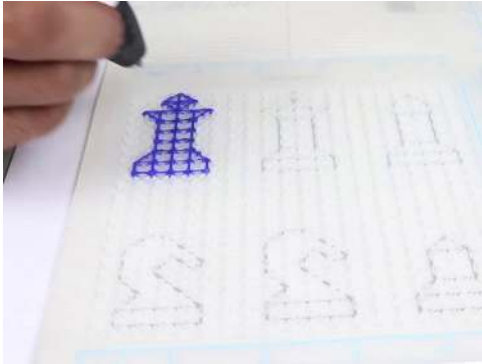

3Dmate BASE design mat is available on Amazon at:
www.bit.ly/3dmate-base-stencil

Video Tutorial Available at:
www.bit.ly/3dmate-yt-chess-set

Lower Left Square