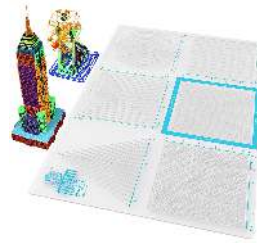

Thank you for your purchase!

Enjoy our 3D pen stencils. They are meant to serve as guide to make 3D pen creations more accurate and enjoyable. You can use them free hand, but they work best with our **3Dmate BASE Design Mat**

- **Free hand** - place the stencil on a flat surface and trace the printed lines with the 3D pen (you may cover the printout with parchment or tracing paper). Once filament cools, remove the pieces from the paper and fuse them together as instructed.
- **3Dmate BASE Design Mat** – the easy way to improve the quality of your creations. Place the stencil under the mat, draw within the indicated grooves. Once the filament cools, bend the mat and remove the piece and fuse together with other parts as instructed. Enjoy your perfect 3D creations.

NOTE: These and additional stencils are available for download at: www.the3dmate.com/projects. Please enjoy.

3Dmate BASE can be purchased on Amazon.

Search for keyword:

“**3Dmate BASE 3D Pen Mat**” or use the QR code: