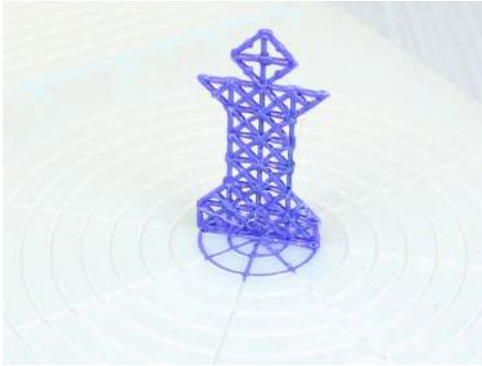

3Dmate BASE design mat is available on Amazon at:
www.bit.ly/3dmate-base-stencil

Video Tutorial Available at:
www.bit.ly/3dmate-yt-chess-set

Lower Left Square