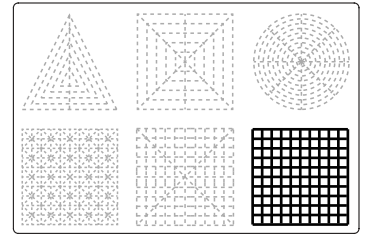

Buy Filamate 36 color PLA filament pack on Amazon at: www.bit.ly/filamate-stencils

You can find helpful YouTube video guide showing how to complete this stencil here:

www.bit.ly/3dmate-yt-chess-set

3Dmate BASE design mat is available on Amazon at:
www.bit.ly/3dmate-base-stencil

Video Tutorial Available at:
www.bit.ly/3dmate-yt-chess-set

Lower Right Square

Recommended filament colors:

4x Chess Board

3Dmate BASE design mat is available on Amazon at:
www.bit.ly/3dmate-base-stencil

Video Tutorial Available at:
www.bit.ly/3dmate-yt-chess-set