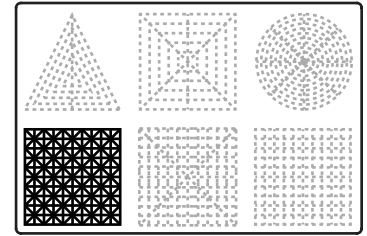

Lower Left Square

Recommended filament colors:

Chess Pieces

Lower Left Square

Recommended filament colors:

Blue

White

Chess Pieces

3Dmate BASE design mat is available on Amazon at:
www.bit.ly/3dmate-base-stencil

Video Tutorial Available at:
www.bit.ly/3dmate-yt-chess-set

Lower Left Square

Recommended filament colors:

Chess Pieces

3Dmate BASE design mat is available on Amazon at:
www.bit.ly/3dmate-base-stencil