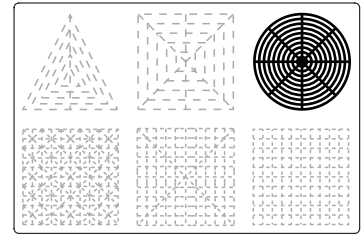

3Dmate BASE design mat is available on Amazon at:
www.bit.ly/3dmate-base-stencil

Video Tutorial Available at:
www.bit.ly/3dmate-yt-chess-set

Upper Right Circle