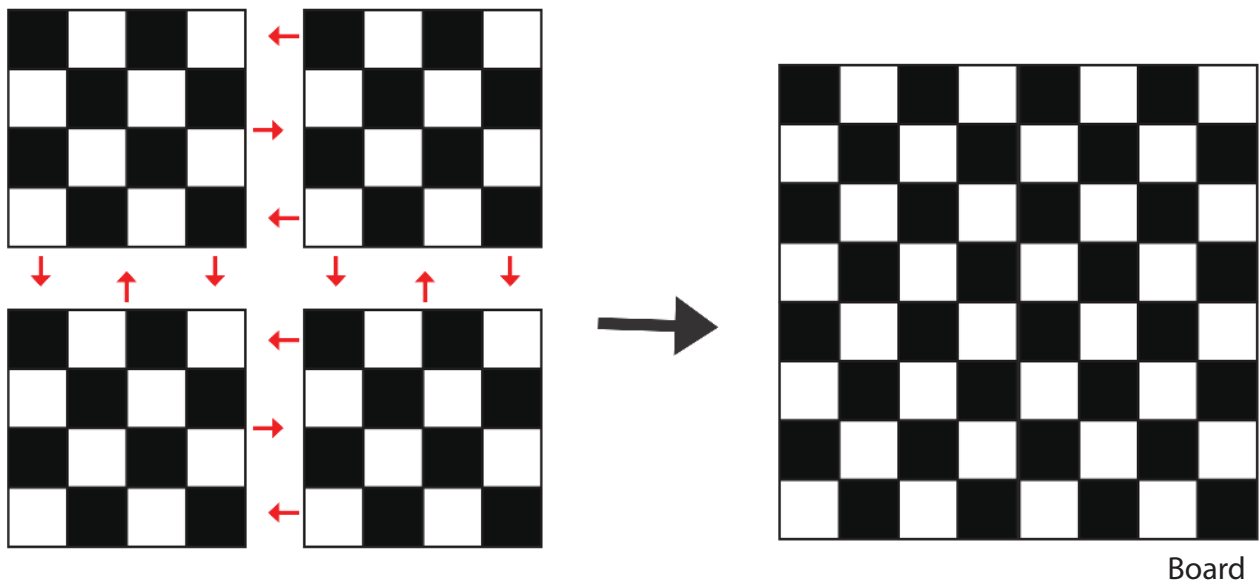

3Dmate BASE design mat is available on Amazon at:
www.bit.ly/3dmate-base-stencil

Video Tutorial Available at:
www.bit.ly/3dmate-yt-chess-set

Lower Left Square

Recommended filament colors:

Chess Pieces

3Dmate BASE design mat is available on Amazon at:
www.bit.ly/3dmate-base-stencil