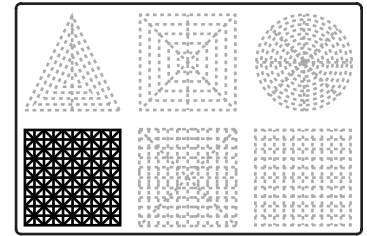

Video Tutorial Available at:
www.bit.ly/3dmate-yt-chess-set

Lower Right Square

Recommended filament colors:

4x Chess Board

3Dmate BASE design mat is available on Amazon at:
www.bit.ly/3dmate-base-stencil

Video Tutorial Available at:
www.bit.ly/3dmate-yt-chess-set

Upper Right Circle

Recommended filament colors:

Blue

White

Base for Pieces

3Dmate BASE design mat is available on Amazon at:
www.bit.ly/3dmate-base-stencil

Video Tutorial Available at:
www.bit.ly/3dmate-yt-chess-set

Lower Left Square

Recommended filament colors:

Chess Pieces

Lower Left Square

Recommended filament colors:

Blue

White

Chess Pieces