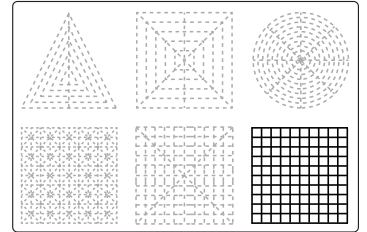

Upper Right Circle

Recommended filament colors:

White

Upper Right Circle

Recommended filament colors:

White

Lower Right Square

Recommended filament colors:

White

Upper Right Circle

Recommended filament colors:

White

Upper Right Circle

Recommended filament colors:

White

J