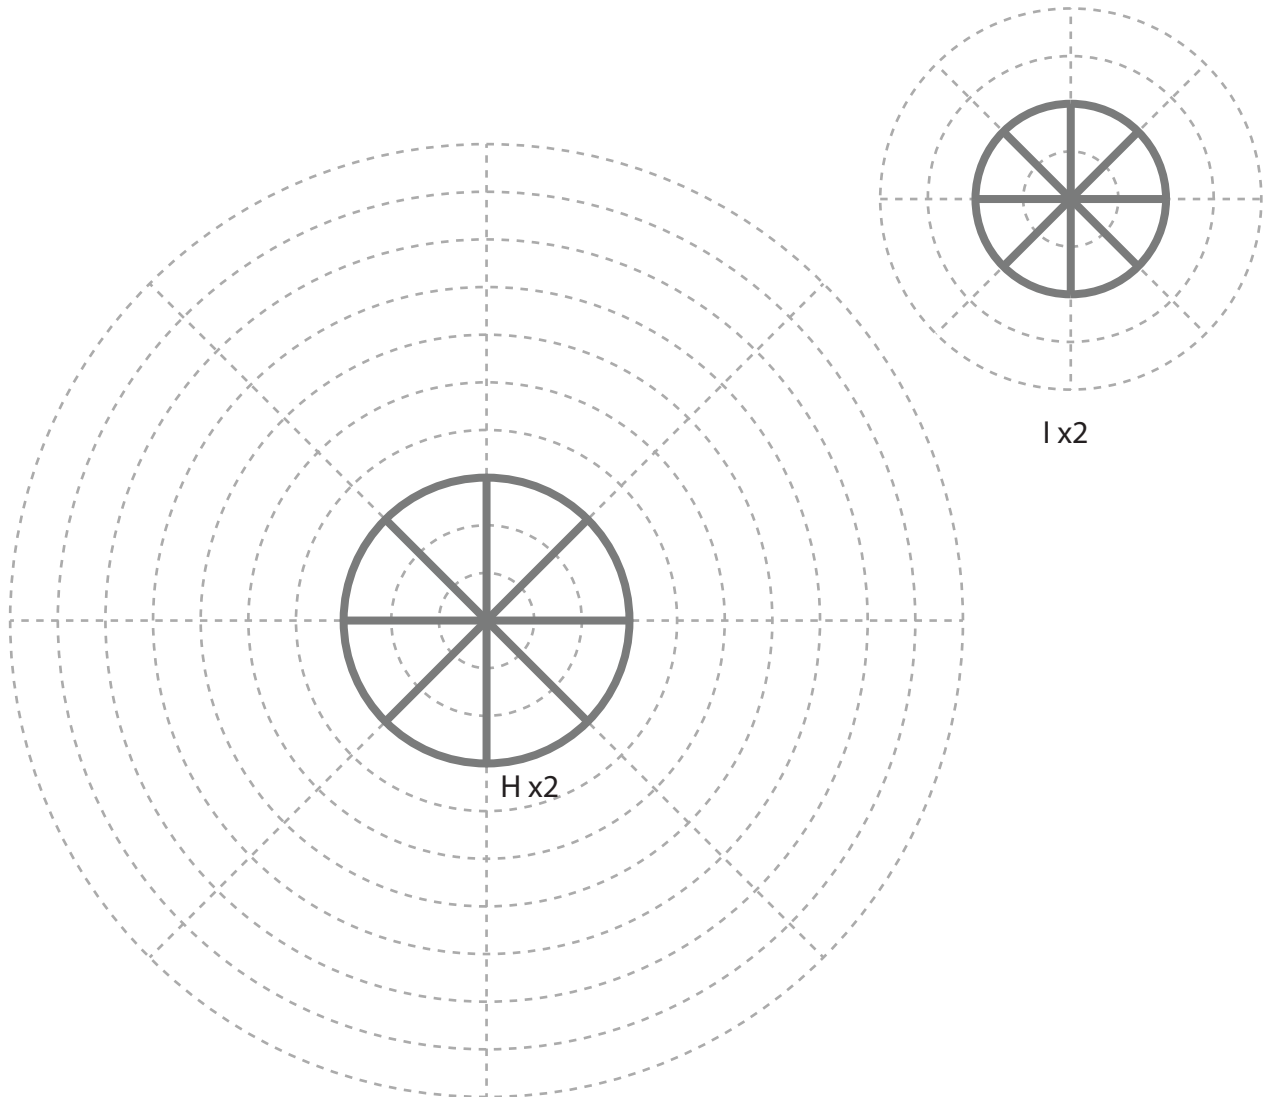

White

Upper Right Circle

Recommended filament colors:

White

Upper Right Circle

Recommended filament colors:

White

J