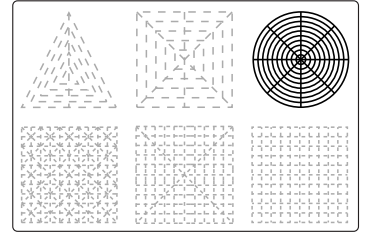

Upper Right Circle

Recommended filament colors:

White

Upper Right Circle

Recommended filament colors:

White

Lower Right Square

Recommended filament colors:

White

Upper Right Circle

Recommended filament colors:

White

Upper Right Circle

Recommended filament colors:

White

J