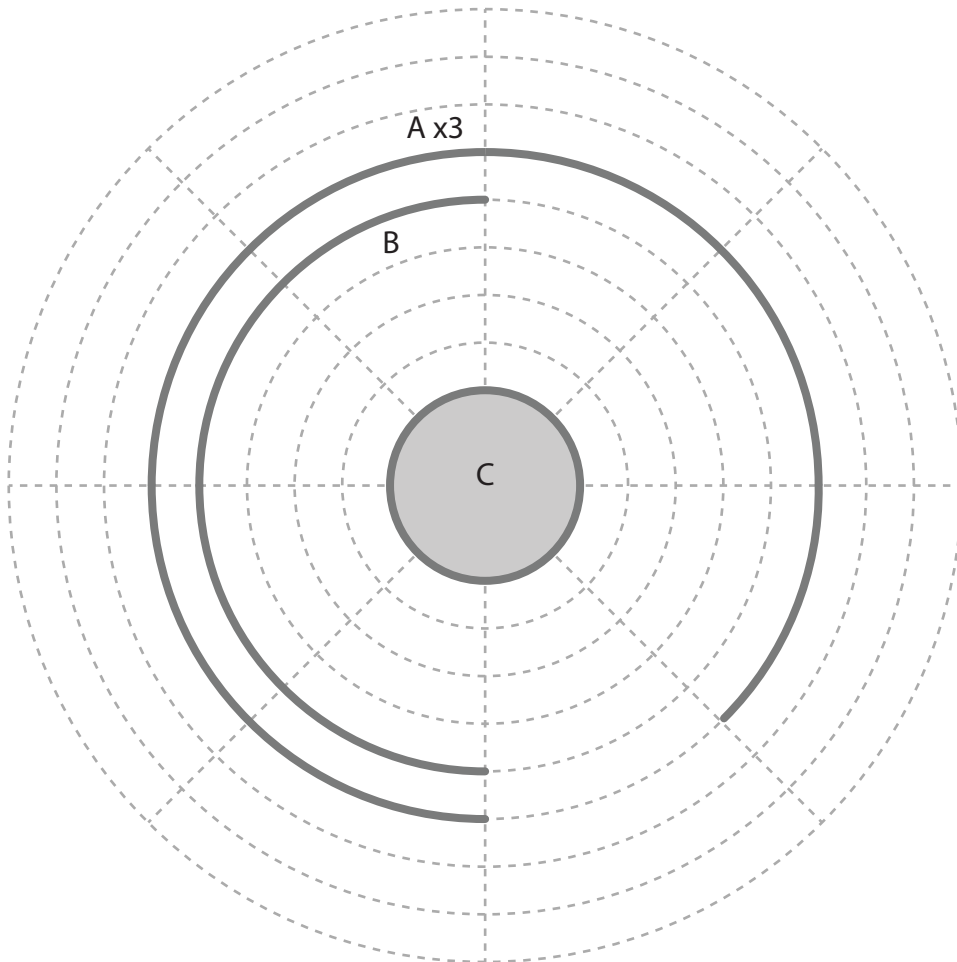

Upper Right Circle

Recommended filament colors:

White

Upper Right Circle

Recommended filament colors:

White

Lower Right Square

Recommended filament colors: