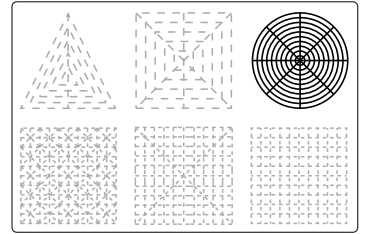

Upper Right Circle

Recommended filament colors:

White

Upper Right Circle

Recommended filament colors:

White

Lower Right Square

Recommended filament colors:

White

Upper Right Circle

Recommended filament colors:

White

Upper Right Circle

Recommended filament colors:

White

J