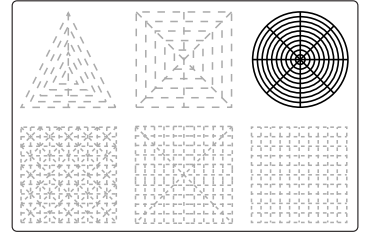

Buy Filamate 36 color PLA filament pack on Amazon at: www.bit.ly/filamate-stencils

You can find helpful YouTube video guide showing how to complete this stencil here:

www.bit.ly/3dmate-yt-cinderella-carriage

Upper Right Circle

Recommended filament colors:

White

Upper Right Circle

Recommended filament colors:

White

Lower Right Square

Recommended filament colors: