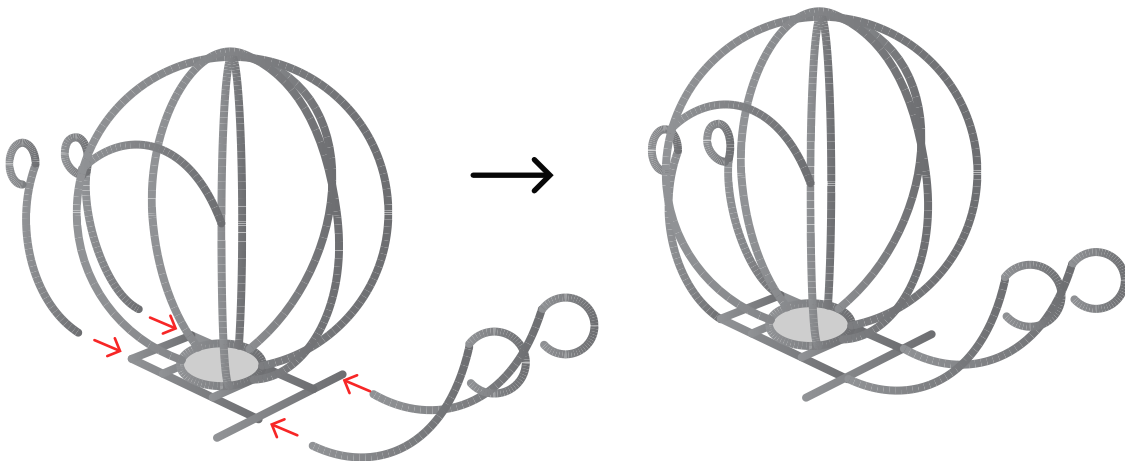

3Dmate BASE design mat is available on Amazon at:
www.bit.ly/3dmate-base-stencil

Video Tutorial Available at:
www.bit.ly/3dmate-yt-cinderella-carriage