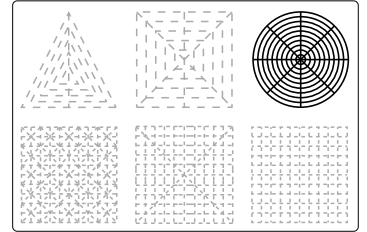

Upper Right Circle

Recommended filament colors:

White

Upper Right Circle

Recommended filament colors:

White

Lower Right Square

Recommended filament colors:

White

Upper Right Circle

Recommended filament colors:

White

Upper Right Circle

Recommended filament colors:

White

J