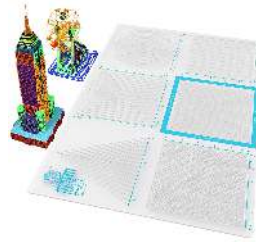

Thank you for your purchase!

Enjoy our 3D pen stencils. They are meant to serve as guide to make 3D pen creations more accurate and enjoyable. You can use them free hand, but they work best with our **3Dmate BASE Design Mat**

- **Free hand** - place the stencil on a flat surface and trace the printed lines with the 3D pen (you may cover the printout with parchment or tracing paper). Once filament cools, remove the pieces from the paper and fuse them together as instructed.
- **3Dmate BASE Design Mat** – the easy way to improve the quality of your creations. Place the stencil under the mat, draw within the indicated grooves. Once the filament cools, bend the mat and remove the piece and fuse together with other parts as instructed. Enjoy your perfect 3D creations.

NOTE: These and additional stencils are available for download at:
www.the3dmate.com/projects. Please enjoy.

3Dmate BASE can be purchased on Amazon.

Search for keyword:

“**3Dmate BASE 3D Pen Mat**” or use the QR code: