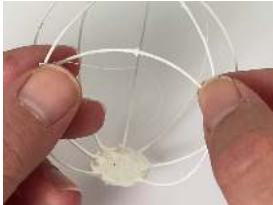

3Dmate BASE design mat is available on Amazon at:
www.bit.ly/3dmate-base-stencil

Video Tutorial Available at:
www.bit.ly/3dmate-yt-cinderella-carriage