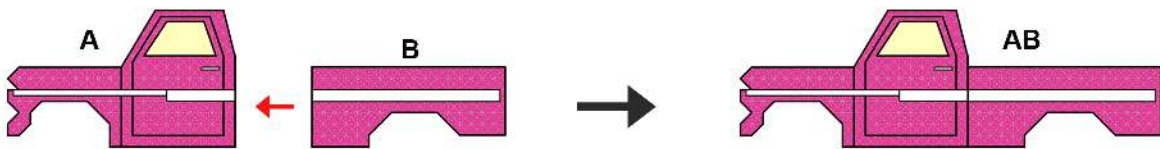

3Dmate BASE design mat is available on Amazon at: www.bit.ly/3dmate-base-stencil

Video Tutorial Available at: www.bit.ly/3dmate-yt-c10-truck