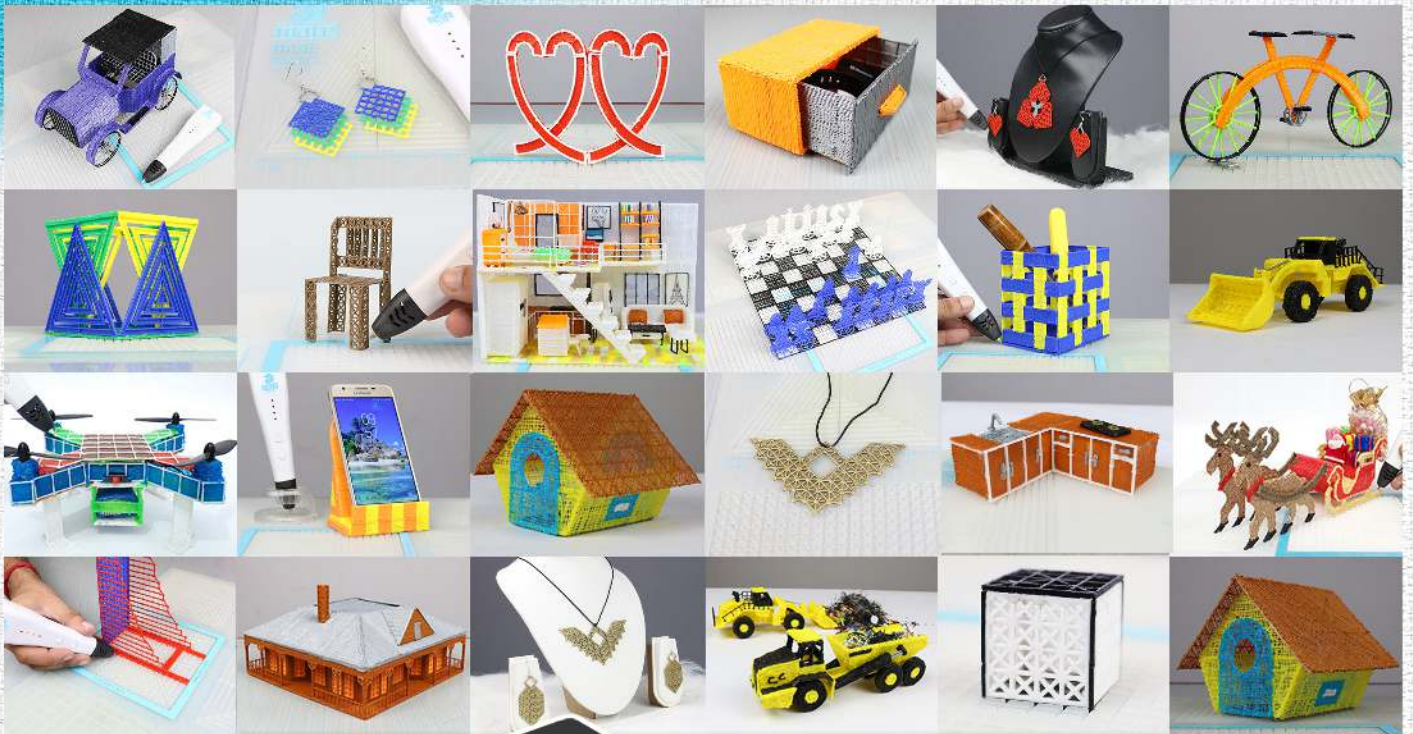

Video Tutorial Available at:
www.bit.ly/3dmate-yt-c10-truck

3Dmate BASE design mat is available on Amazon at:
www.bit.ly/3dmate-base-stencil

Video Tutorial Available at:
www.bit.ly/3dmate-yt-c10-truck

GET INSPIRED!

Find inspirational ideas as well as tips, tricks and free downloadable stencils for the 3Dmate Design Mat, by visiting our PROJECTS page at:

www.the3dmate.com/projects or Scan the QR code →

PROJECTS