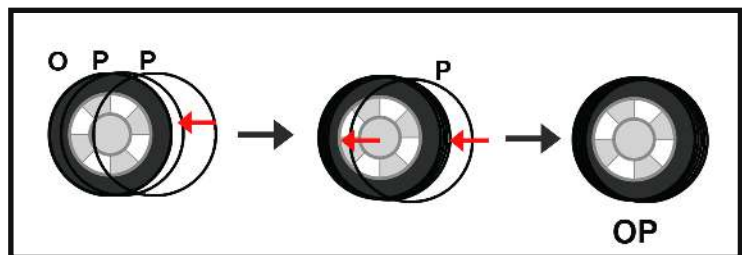

3Dmate BASE design mat is available on Amazon at: www.bit.ly/3dmate-base-stencil

Video Tutorial Available at: www.bit.ly/3dmate-yt-c10-truck