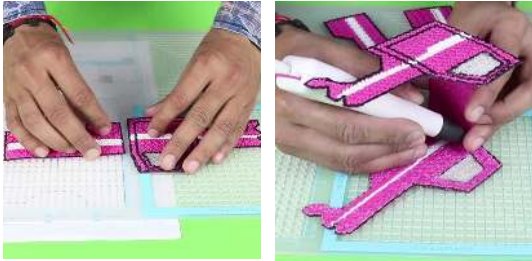

3Dmate BASE design mat is available on Amazon at: www.bit.ly/3dmate-base-stencil

Video Tutorial Available at: www.bit.ly/3dmate-yt-c10-truck