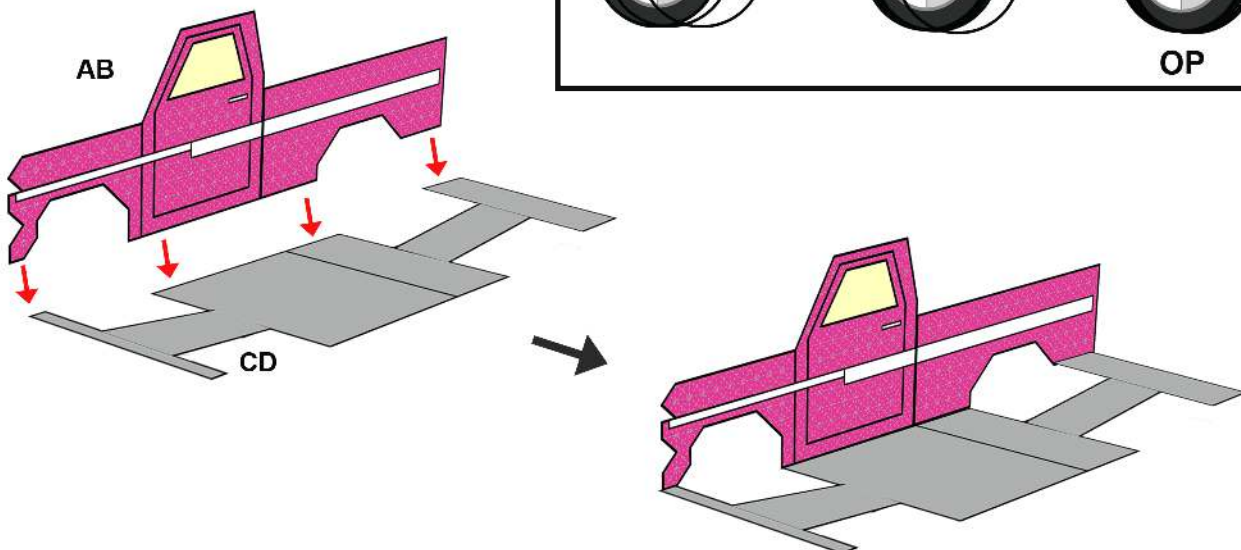

3Dmate BASE design mat is available on Amazon at: www.bit.ly/3dmate-base-stencil

Video Tutorial Available at: www.bit.ly/3dmate-yt-c10-truck