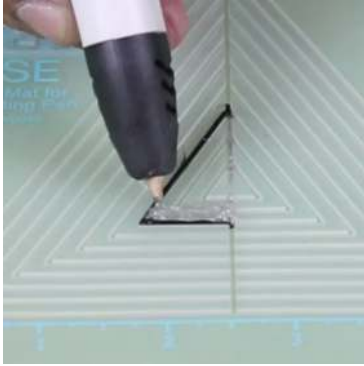

3Dmate BASE design mat is available on Amazon at:
www.bit.ly/3dmate-base-stencil

Video Tutorial Available at:
www.bit.ly/3dmate-yt-c10-truck

Upper Left Triangle

Recommended filament colors: