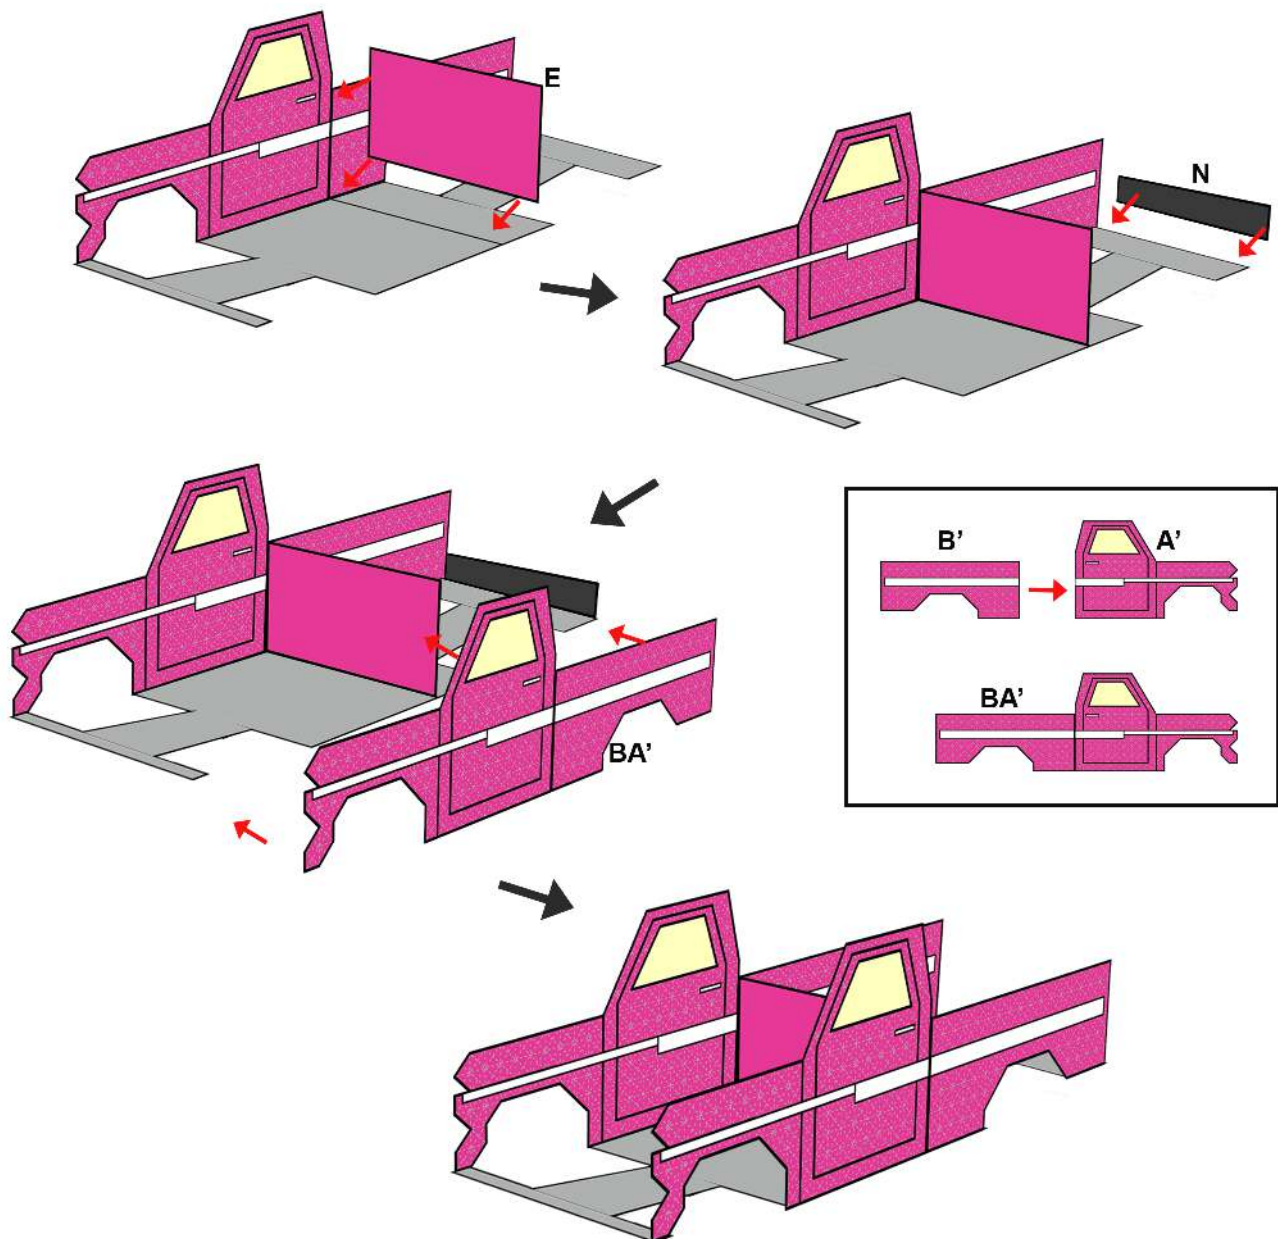

3Dmate BASE design mat is available on Amazon at: www.bit.ly/3dmate-base-stencil

Video Tutorial Available at: www.bit.ly/3dmate-yt-c10-truck