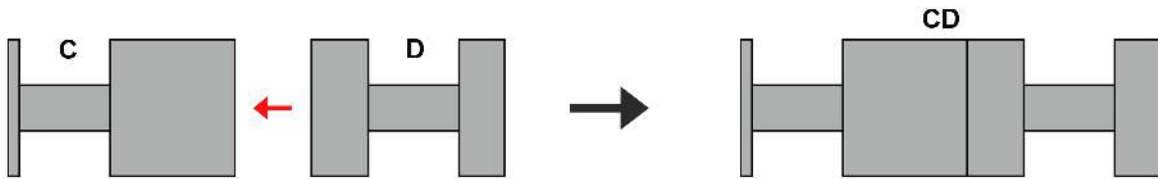

3Dmate BASE design mat is available on Amazon at: www.bit.ly/3dmate-base-stencil

Video Tutorial Available at: www.bit.ly/3dmate-yt-c10-truck