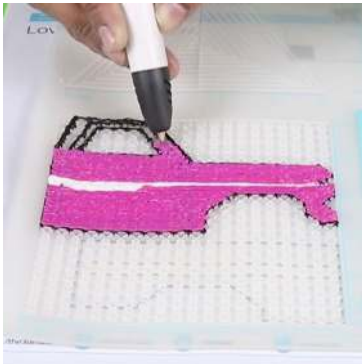

- **Free hand** - place the stencil on a flat surface and trace the printed lines with the 3D pen (you may cover the printout with parchment or tracing paper). Once filament cools, remove the pieces from the paper and fuse them together as instructed.
- **3Dmate BASE Design Mat** – the easy way to improve the quality of your creations. Place the stencil under the mat, draw within the indicated grooves. Once the filament cools, bend the mat and remove the piece and fuse together with other parts as instructed. Enjoy your perfect 3D creations.

Buy Filamate 36 color PLA filament pack on Amazon at: www.bit.ly/filamate-stencils

You can find helpful YouTube video guide showing how to complete this stencil here:

www.bit.ly/3dmate-yt-c10-truck

Lower Left Square