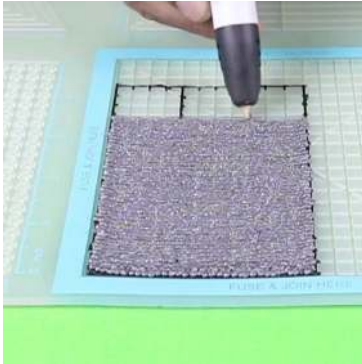

3Dmate BASE design mat is available on Amazon at:
www.bit.ly/3dmate-base-stencil

Video Tutorial Available at:
www.bit.ly/3dmate-yt-c10-truck

Lower Middle Square

Recommended filament colors: