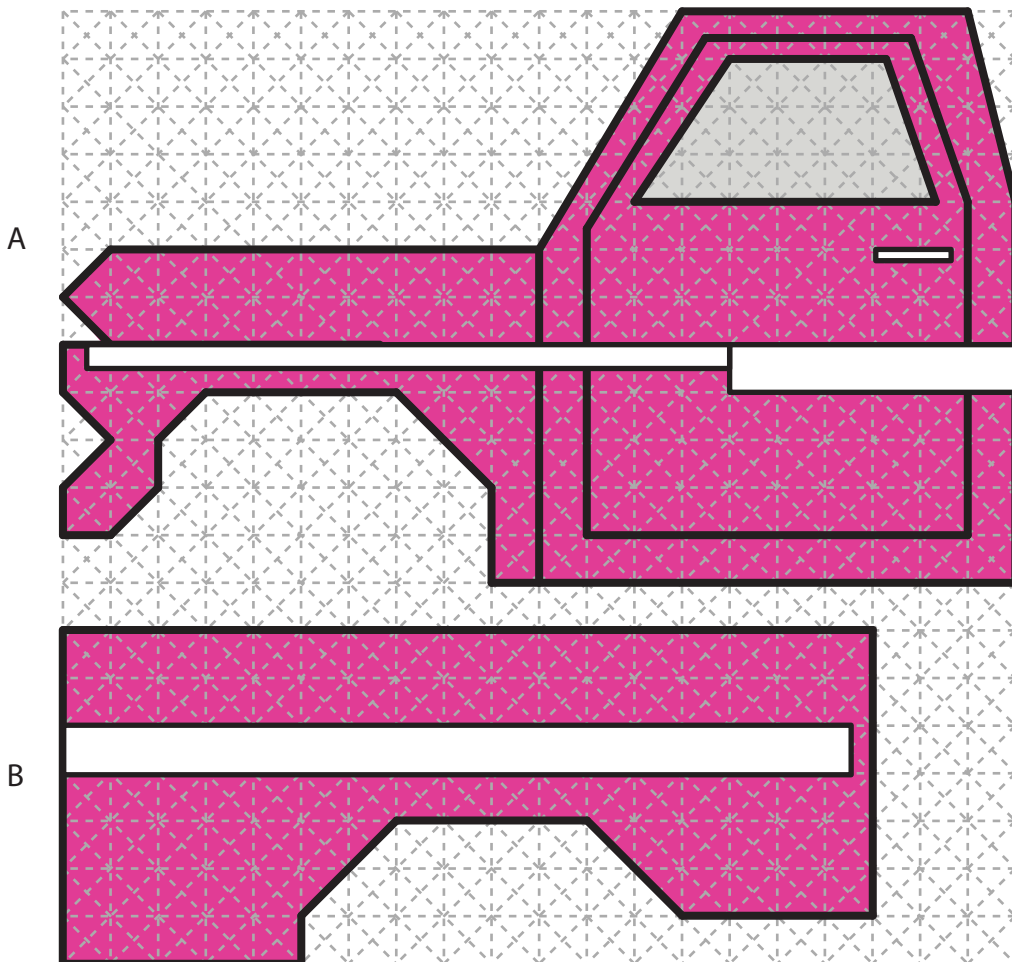

Lower Left Square

Recommended filament colors:

Paris Pink White Black

Transparent