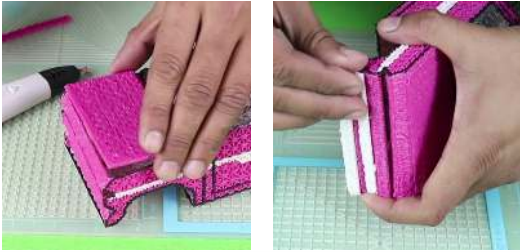

3Dmate BASE design mat is available on Amazon at:
www.bit.ly/3dmate-base-stencil

Video Tutorial Available at:
www.bit.ly/3dmate-yt-c10-truck