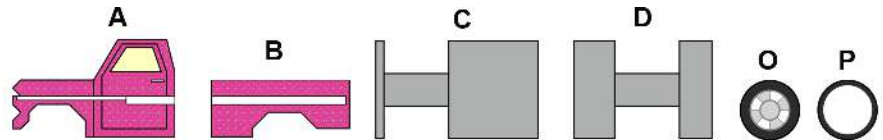

3Dmate BASE design mat is available on Amazon at: www.bit.ly/3dmate-base-stencil

Video Tutorial Available at: www.bit.ly/3dmate-yt-c10-truck