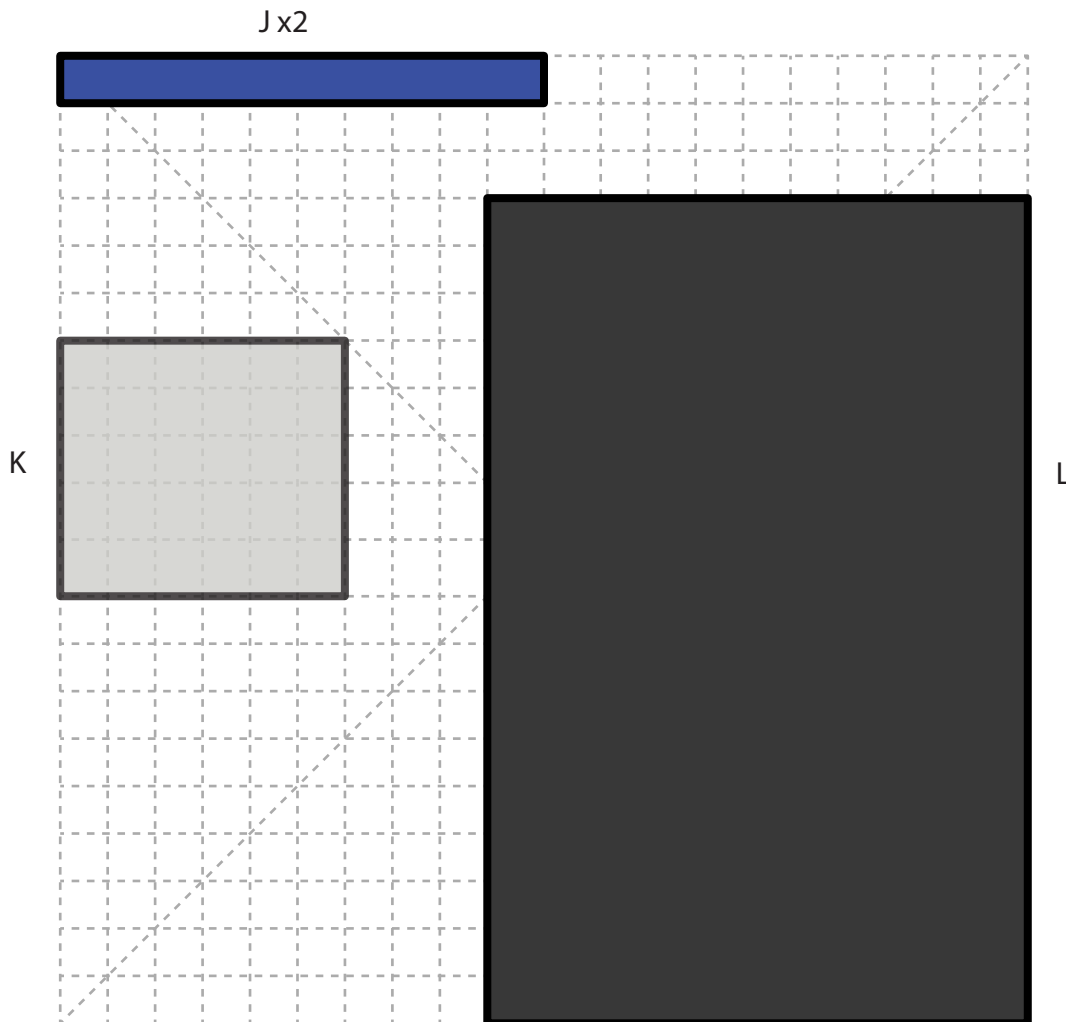

3Dmate BASE design mat is available on Amazon at:
www.bit.ly/3dmate-base-stencil

Video Tutorial Available at:
www.bit.ly/3dmate-yt-c10-truck

Lower Middle Square

Recommended filament colors: