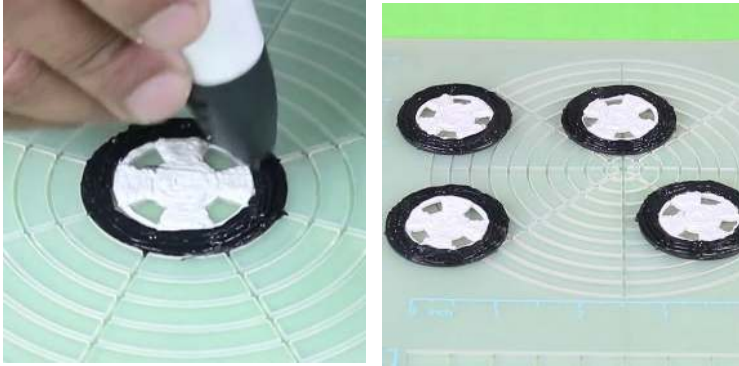

3Dmate BASE design mat is available on Amazon at:
www.bit.ly/3dmate-base-stencil

Video Tutorial Available at:
www.bit.ly/3dmate-yt-c10-truck

Upper Right Circle