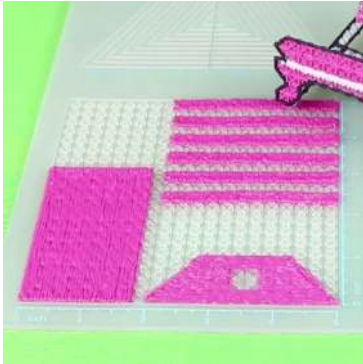

D

3Dmate BASE design mat is available on Amazon at:
www.bit.ly/3dmate-base-stencil

Video Tutorial Available at:
www.bit.ly/3dmate-yt-c10-truck

Lower Left Square

Recommended filament colors:

3Dmate BASE design mat is available on Amazon at:
www.bit.ly/3dmate-base-stencil