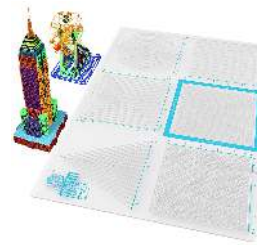

Thank you for your purchase!

Enjoy our 3D pen stencils. They are meant to serve as guide to make 3D pen creations more accurate and enjoyable. You can use them free hand, but they work best with our **3Dmate BASE Design Mat**

- **Free hand** - place the stencil on a flat surface and trace the printed lines with the 3D pen (you may cover the printout with parchment or tracing paper). Once filament cools, remove the pieces from the paper and fuse them together as instructed.
- **3Dmate BASE Design Mat** – the easy way to improve the quality of your creations. Place the stencil under the mat, draw within the indicated grooves. Once the filament cools, bend the mat and remove the piece and fuse together with other parts as instructed. Enjoy your perfect 3D creations.

NOTE: These and additional stencils are available for download at: www.the3dmate.com/projects. Please enjoy.

3Dmate BASE can be purchased on Amazon.

Search for keyword:

“**3Dmate BASE 3D Pen Mat**” or use the QR code: