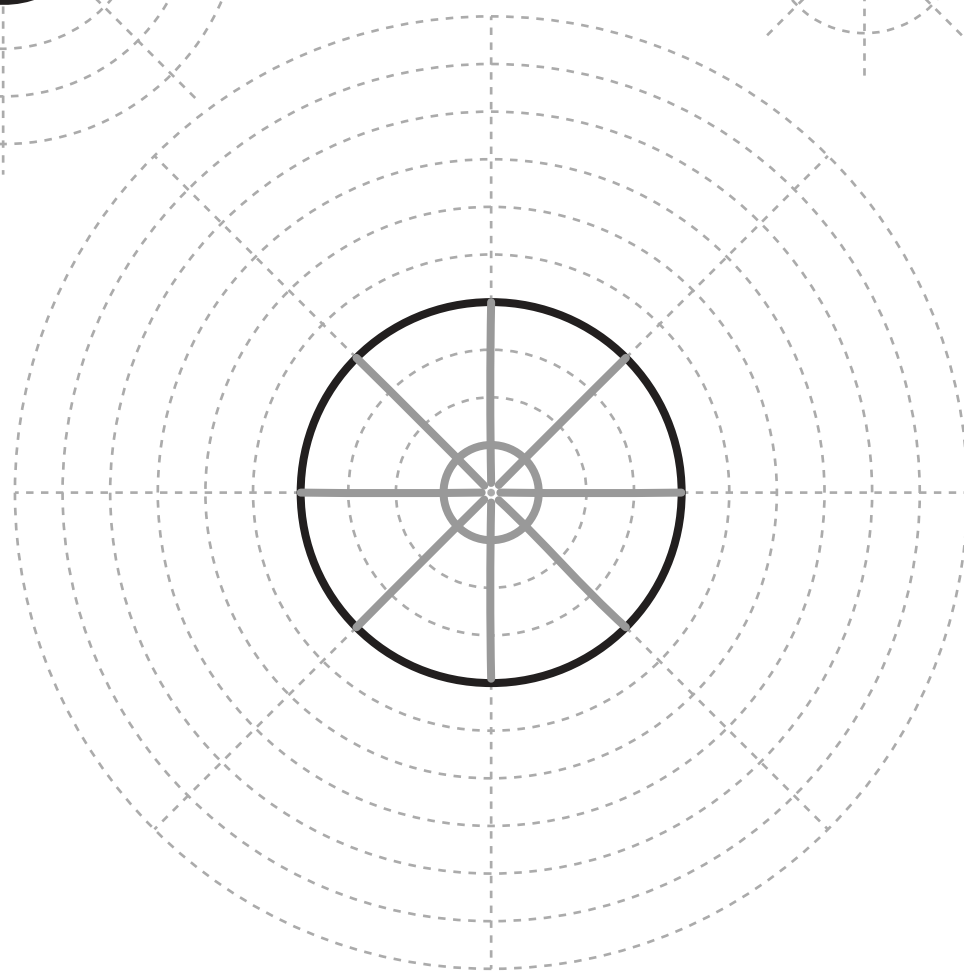

A
4x

Lower Middle Square

Recommended filament colors:

Upper Left Triangle

Recommended filament colors:

Green

3Dmate BASE design mat is available on Amazon at: www.bit.ly/3dmate-base-stencil

Video Tutorial Available at: www.bit.ly/3dmate-yt-bicycle-classic