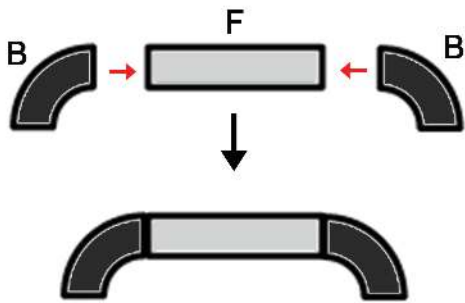

A
4x

Lower Middle Square

Recommended filament colors:

Upper Left Triangle

Recommended filament colors:

Green

3Dmate BASE design mat is available on Amazon at: www.bit.ly/3dmate-base-stencil

Video Tutorial Available at: www.bit.ly/3dmate-yt-bicycle-classic