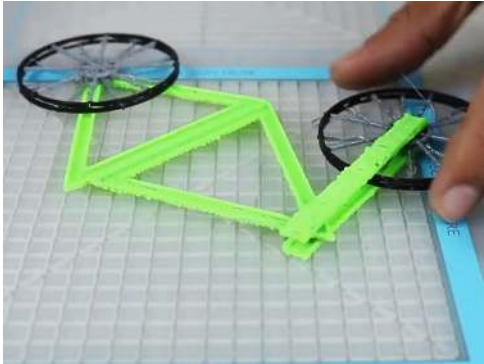

Lower Middle Square

Recommended filament colors: