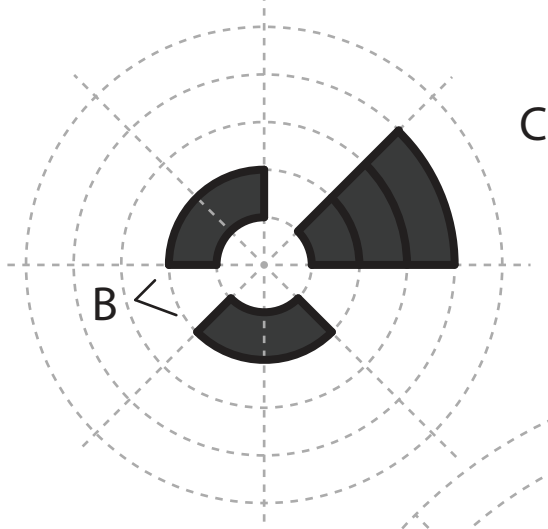

3Dmate BASE design mat is available on Amazon at:
www.bit.ly/3dmate-base-stencil

Video Tutorial Available at:
www.bit.ly/3dmate-yt-bicycle-classic

Upper Right Circle

Recommended filament colors:

Black

Silver