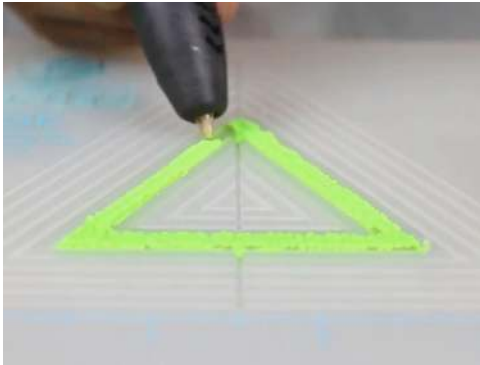

- **Free hand** - place the stencil on a flat surface and trace the printed lines with the 3D pen (you may cover the printout with parchment or tracing paper). Once filament cools, remove the pieces from the paper and fuse them together as instructed.
- **3Dmate BASE Design Mat** – the easy way to improve the quality of your creations. Place the stencil under the mat, draw within the indicated grooves. Once the filament cools, bend the mat and remove the piece and fuse together with other parts as instructed. Enjoy your perfect 3D creations.

A
4x

Lower Middle Square

Recommended filament colors:

Upper Left Triangle

Recommended filament colors:

Green

3Dmate BASE design mat is available on Amazon at: www.bit.ly/3dmate-base-stencil

Video Tutorial Available at: www.bit.ly/3dmate-yt-bicycle-classic