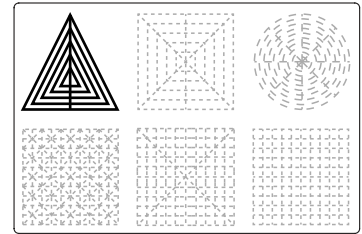

A
4x

Lower Middle Square

Recommended filament colors:

Upper Left Triangle

Recommended filament colors:

Green

3Dmate BASE design mat is available on Amazon at: www.bit.ly/3dmate-base-stencil

Video Tutorial Available at: www.bit.ly/3dmate-yt-bicycle-classic