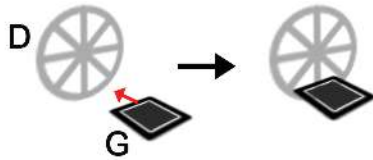

A
4x

Lower Middle Square

Recommended filament colors:

Upper Left Triangle

Recommended filament colors:

Green

3Dmate BASE design mat is available on Amazon at: www.bit.ly/3dmate-base-stencil

Video Tutorial Available at: www.bit.ly/3dmate-yt-bicycle-classic