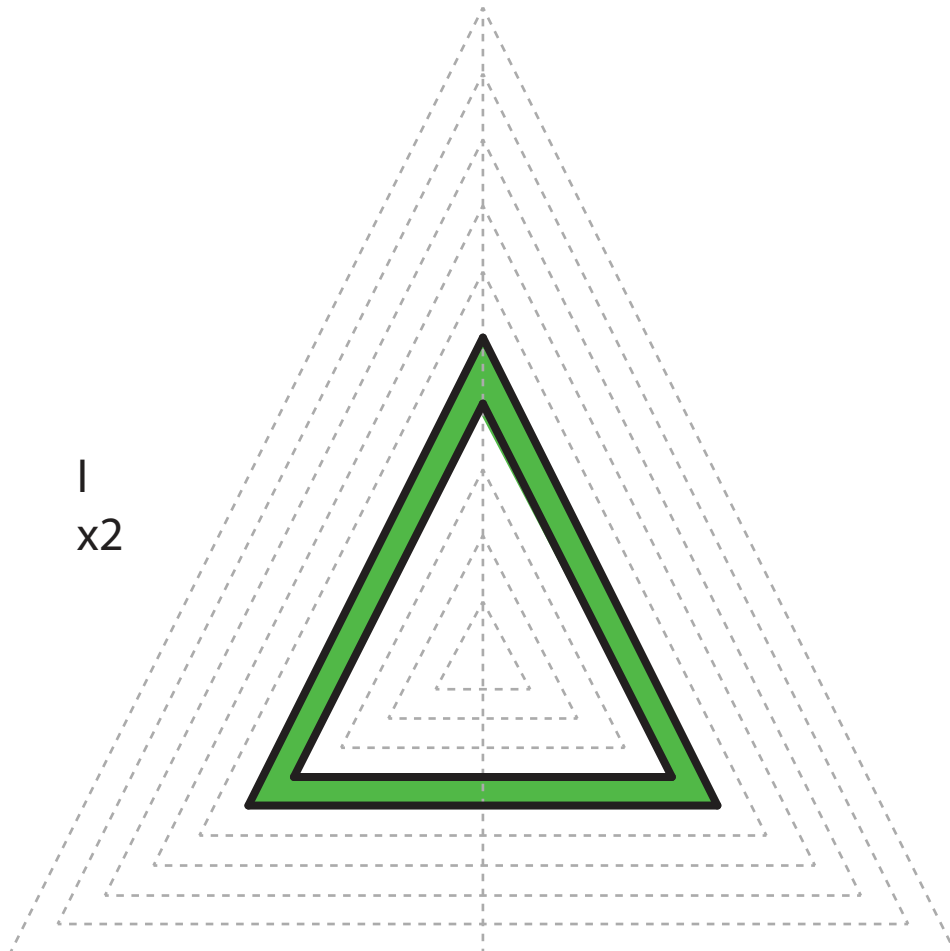

A
4x

Lower Middle Square

Recommended filament colors:

Upper Left Triangle

Recommended filament colors:

Green

3Dmate BASE design mat is available on Amazon at: www.bit.ly/3dmate-base-stencil

Video Tutorial Available at: www.bit.ly/3dmate-yt-bicycle-classic