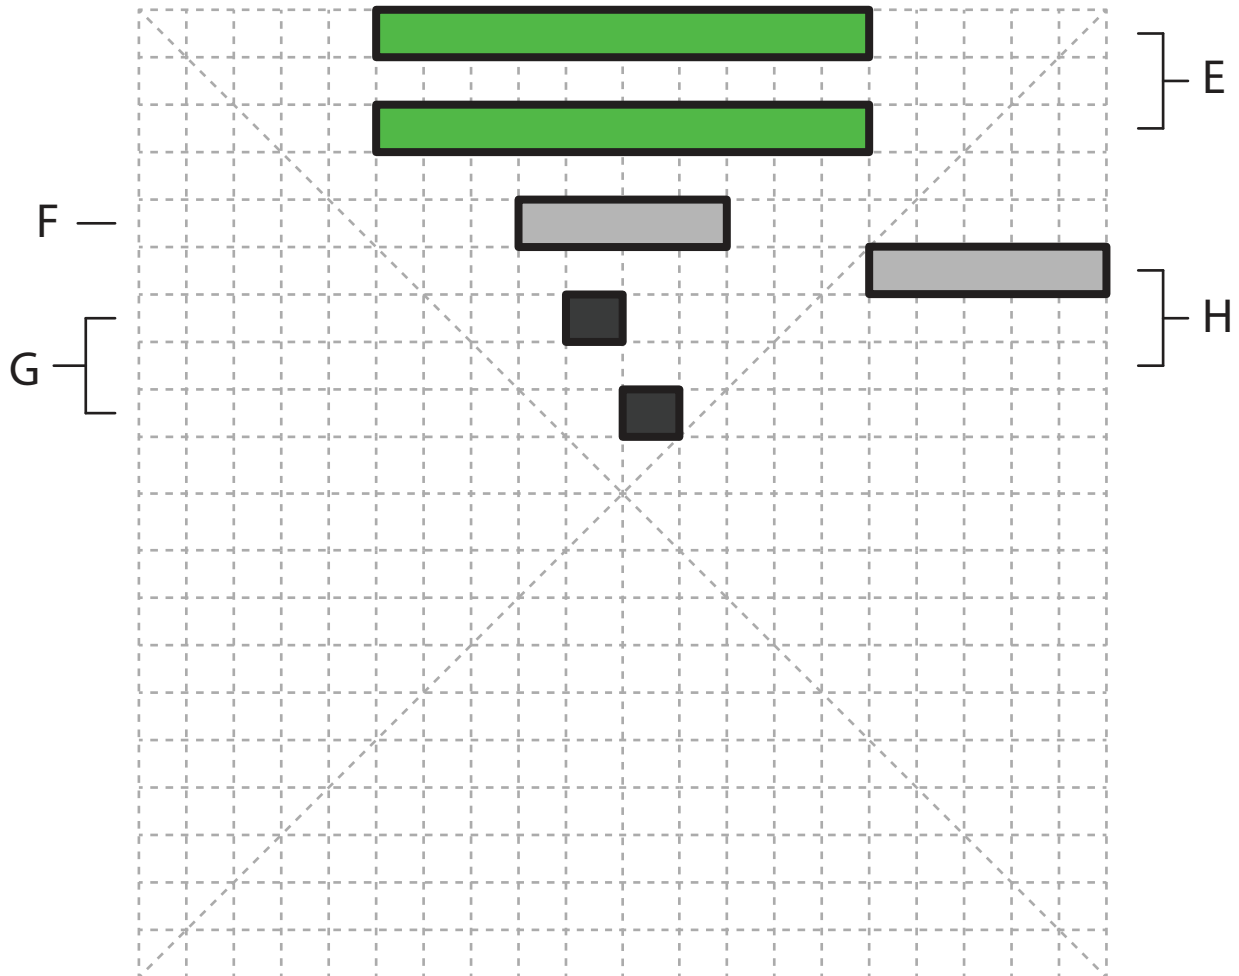

A
4x

Lower Middle Square

Recommended filament colors:

Upper Left Triangle

Recommended filament colors:

Green

3Dmate BASE design mat is available on Amazon at: www.bit.ly/3dmate-base-stencil

Video Tutorial Available at: www.bit.ly/3dmate-yt-bicycle-classic