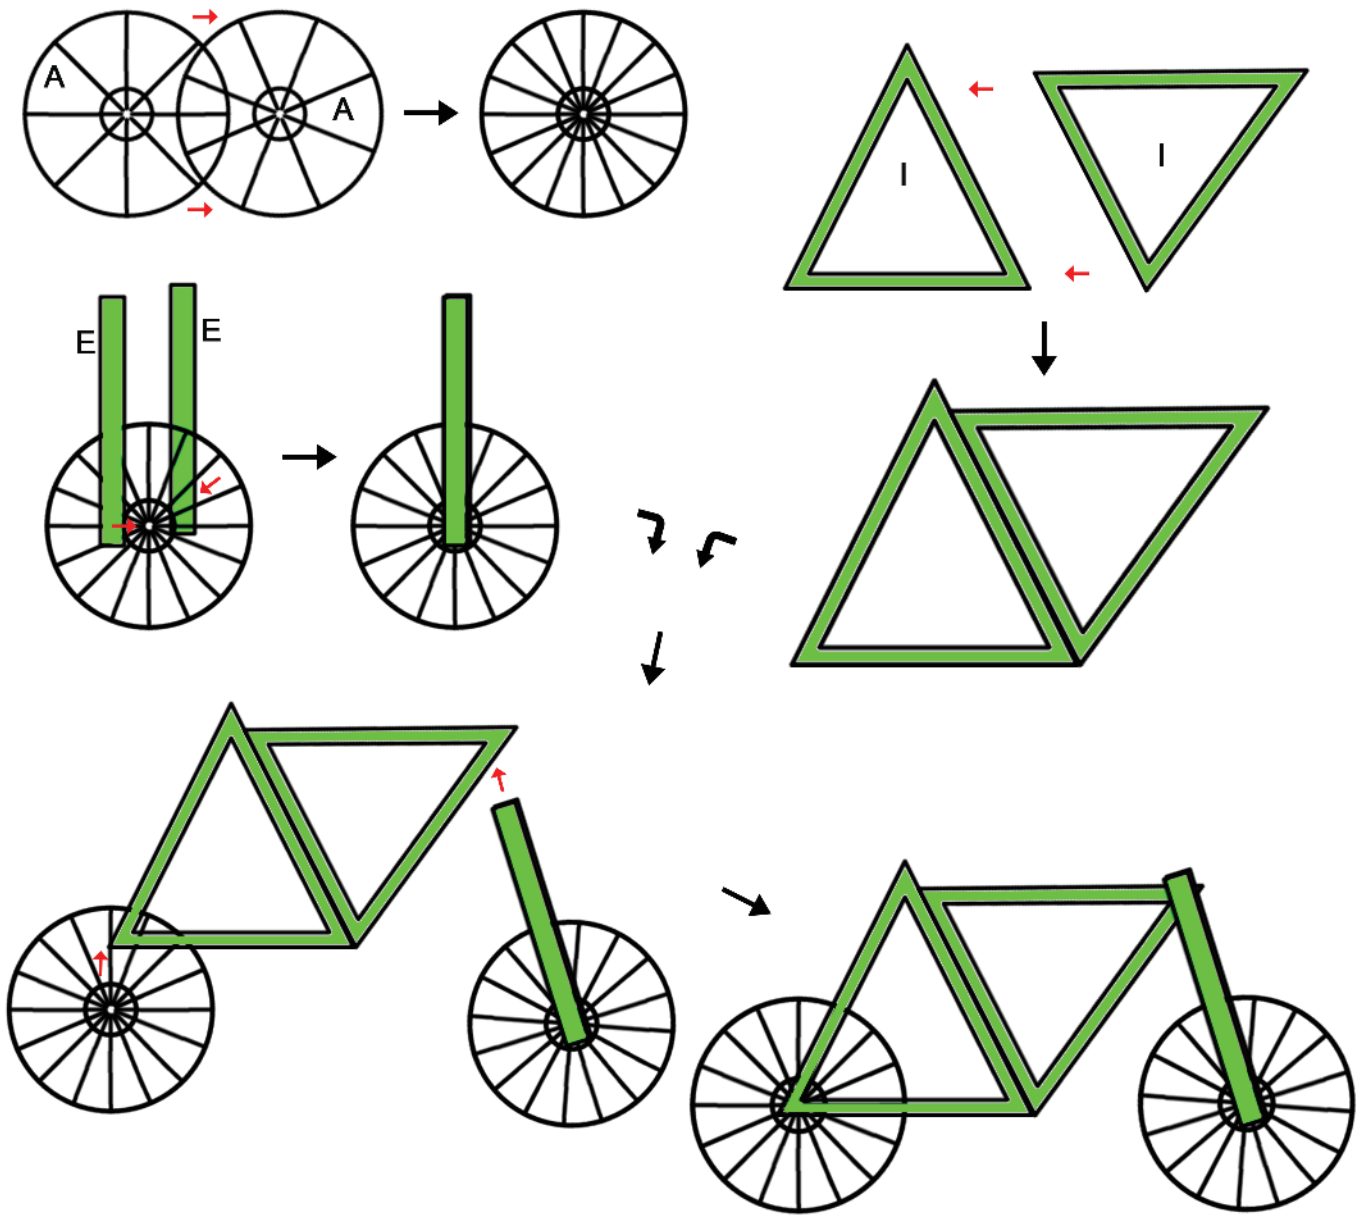

A
4x

Lower Middle Square

Recommended filament colors:

Upper Left Triangle

Recommended filament colors:

Green

3Dmate BASE design mat is available on Amazon at: www.bit.ly/3dmate-base-stencil

Video Tutorial Available at: www.bit.ly/3dmate-yt-bicycle-classic