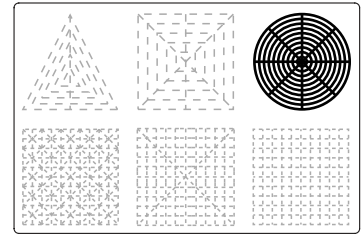

3Dmate BASE design mat is available on Amazon at:
www.bit.ly/3dmate-base-stencil

Video Tutorial Available at:
www.bit.ly/3dmate-yt-bicycle-classic

Upper Right Circle

Recommended filament colors:

Black

Silver