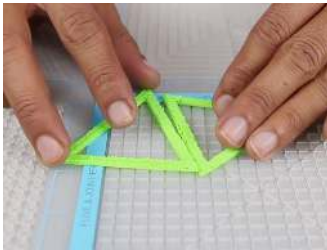

- **Free hand** - place the stencil on a flat surface and trace the printed lines with the 3D pen (you may cover the printout with parchment or tracing paper). Once filament cools, remove the pieces from the paper and fuse them together as instructed.
- **3Dmate BASE Design Mat** – the easy way to improve the quality of your creations. Place the stencil under the mat, draw within the indicated grooves. Once the filament cools, bend the mat and remove the piece and fuse together with other parts as instructed. Enjoy your perfect 3D creations.

A
4x

Lower Middle Square

Recommended filament colors:

Upper Left Triangle

Recommended filament colors:

Green

3Dmate BASE design mat is available on Amazon at: www.bit.ly/3dmate-base-stencil

Video Tutorial Available at: www.bit.ly/3dmate-yt-bicycle-classic