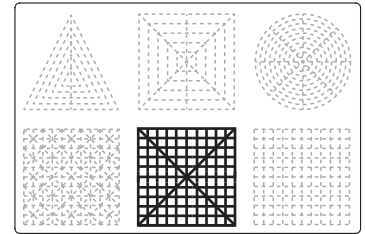

3Dmate BASE design mat is available on Amazon at:
www.bit.ly/3dmate-base-stencil

Video Tutorial Available at:
www.bit.ly/3dmate-yt-bicycle-classic

Upper Right Circle

Recommended filament colors:

Black

Silver

A
4x

Lower Middle Square

Recommended filament colors:

Upper Left Triangle

Recommended filament colors:

Green

3Dmate BASE design mat is available on Amazon at: www.bit.ly/3dmate-base-stencil

Video Tutorial Available at: www.bit.ly/3dmate-yt-bicycle-classic