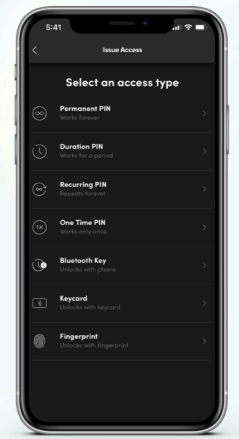

**Access Mode**

- RFID Card/PIN (up to 70)
- Remote controller integrable
- KR version

Additional \$90 for double leaf doors

U.P: \$450 NOW: **\$405** 10% OFF

**SAMSUNG SHS-1321**

Budget RIM Lock

**Access Mode**

- RFID Card (up to 20)

U.P: \$340 NOW: **\$305** 10% OFF

**SAMSUNG SHS-2320**

**SLIDING DOOR LOCK**  
User-friendly interfaces  
Applicable for swing / sliding door

**Access Mode**

- RFID Card (up to 20)

U.P: \$450 NOW: **\$405** 10% OFF

**SAMSUNG SHP-H20**

**BEDROOM DOOR LOCK**  
Lever Handle Mortise Lock

**Access Mode**

- RFID Card (up to 20)
- 1 Master PIN

**PWP \$199** (Mortise / PUSH/PULL)

U.P: \$498 NOW: **\$299** 40% OFF

**PUSH PULL MORTISE MP1F**

Effortless access for your family

**Access Mode:**

- Fingerprint (up to 100)
- PIN Code (up to 199)
- RFID Cards (up to 100)
- 5 Mechanical Keys

**Mobile App:** IGLOOHOME

15% OFF  
U.P: \$905 NOW: **\$769**