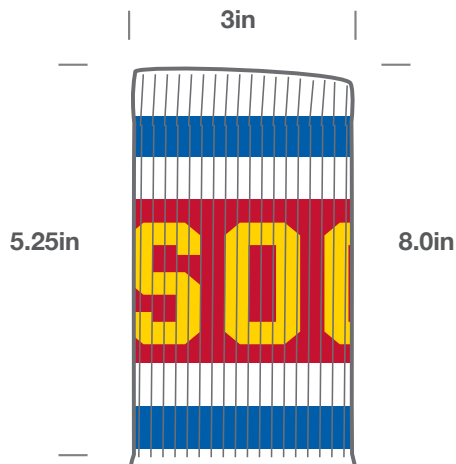

Name: Soccco Crew Template

01

0.50in

0.50in

2.00in

Crew Socks

0.50in

0.50in

Yarn Colors

-  PMS 286
-  PMS 187
-  PMS 116
-  PMS 286
-  PMS 187
-  PMS 116

Body Colors

-  Black
-  White
-  Athletic Heather

Name: Soccco Knee High Template

01

0.50in

0.50in

2.00in

Knee High

0.50in

0.50in

Yarn Colors

-  PMS 286
-  PMS 187
-  PMS 116
-  PMS 286
-  PMS 187
-  PMS 116

3in

5.25in

9.5in

Body Colors

-  Black
-  White
-  Athletic Heather