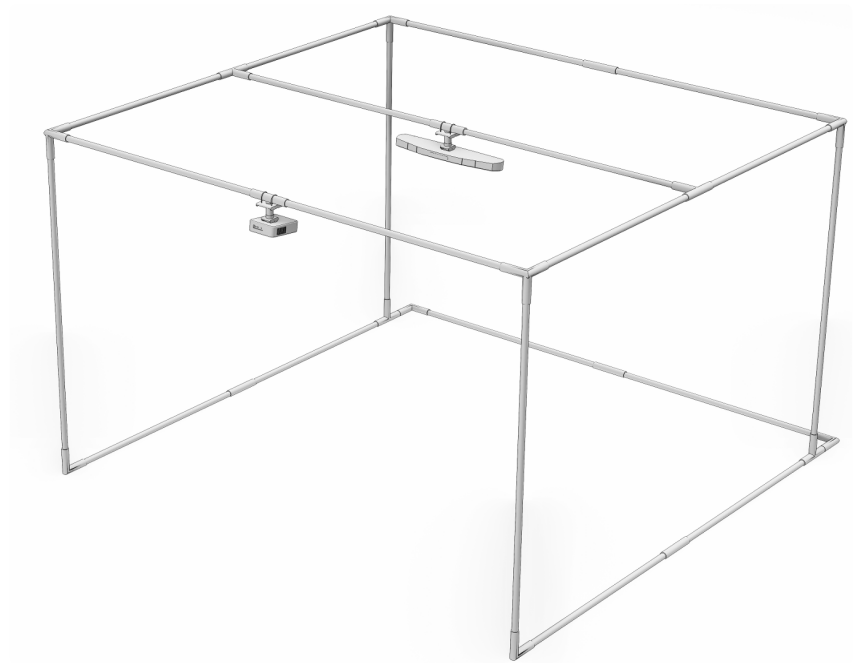

SIGPRO Commercial Enclosure Specifications

Enclosure Size (In Feet)	Aspect Ratio	Overall Enclosure Dimensions (In Inches)		Outer Screen Dimensions (In Inches)		
		Height	Width	Height	Width	Diagonal
8' x 10'5"	4:3	96	125	91 + 8	117.25	144
8'4" x 10'10"	4:3	100	130	96 + 8	122.25	151
9'4" x 12'2"	4:3	112	146	110 + 8	138.25	171
10'5" x 13'8"	4:3	125	164	120 + 8	156.25	193
9' x 14'	16:10	108	168	103 + 8	160.25	185
10'5" x 16'3"	16:10	125	195	120 + 8	187.25	218

Enclosure Depth Options

Enclosure Depths	Rear Kickstand	Total Depth
5'	1'	6'
8'	1'	9'
10'	1'	11'
15'	1'	16'

Crossbar Options

Enclosure Depths	Crossbar Distance From Screen
10' to 13'	6.5'
> 13'	Half the total depth