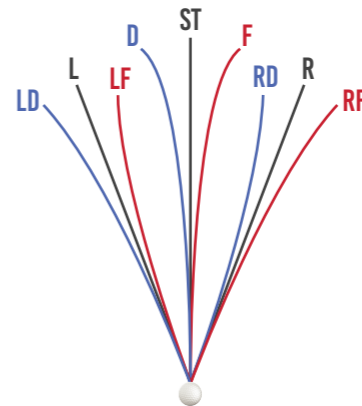

LED GUIDE

RED
Unit is waiting to connect to app.

BLINKING RED
Low Battery

AMBER
Unit Charging

GREEN
Ready for shot to be taken

BLUE
Processing Shot

BLINKING WHITE
Firmware Upgrading

STATS

Carry
Total distance travelled from impact to landing. MLM estimates this based on your initial launch conditions, a level surface is assumed.

Ball Speed
Exit speed of the ball immediately after impact

Club Head Speed
Speed of your club moments before impact

Smash Factor
Ball Speed divided by club speed. The higher your smash factor, the more efficiently you transfer energy from club to ball.

Launch Angle
Angle of your ball relative to the ground. Combined with ball speed, will be main components to determine shot distance.

Launch Direction
Measure how far from ideal line your shot lands. Center of your camera assumed to be zero degrees.

SHOT SHAPE

LD: Left Draw **D:** Draw **RD:** Right Draw
L: Left **ST:** Straight **R:** Right
LF: Left Fade **F:** Fade **RF:** Right Fade