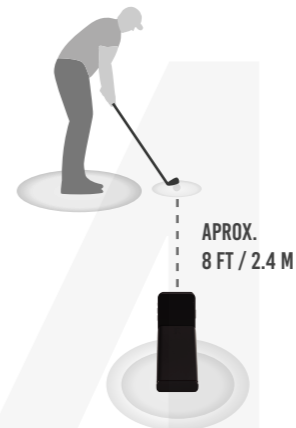

1. CHARGE MLM UNIT

Allow approximately 3 hours for full charge.

2. DOWNLOAD THE RAPSODO MLM APP

Go to Apple App Store and search for Rapsodo

3. GETTING STARTED

1. Turn charged MLM on
2. Open MLM app
3. Press Profile > Connect Device > Select your MLM Device
4. Press "Play"
5. Select game mode

** New mobile devices may require manual calibration prior to first use. Please see www.rapsodo.com/faq for more details.*

4. MLM PLACEMENT

Place MLM on level surface approximately 8 feet behind where the ball will be hit. Ensure you and the ball are visible on screen.