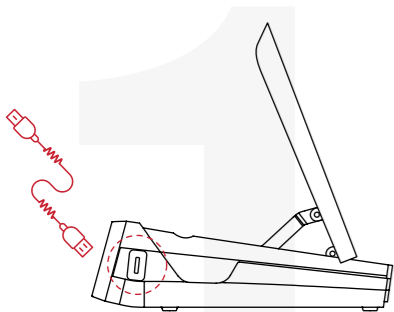

1. CHARGE MLM UNIT

Allow approximately 3 hours for full charge.

2. DOWNLOAD THE RAPSODO MLM APP

Go to Apple App Store and search for Rapsodo

3. GETTING STARTED

1. Turn charged MLM on
2. Open MLM app
3. Press Profile > Connect Device > Select your MLM Device
4. Press "Play"
5. Select game mode

** New mobile devices may require manual calibration prior to first use. Please see www.rapsodo.com/faq for more details.*

4. MLM PLACEMENT

Place MLM on level surface approximately 8 feet behind where the ball will be hit. Ensure you and the ball are visible on screen.