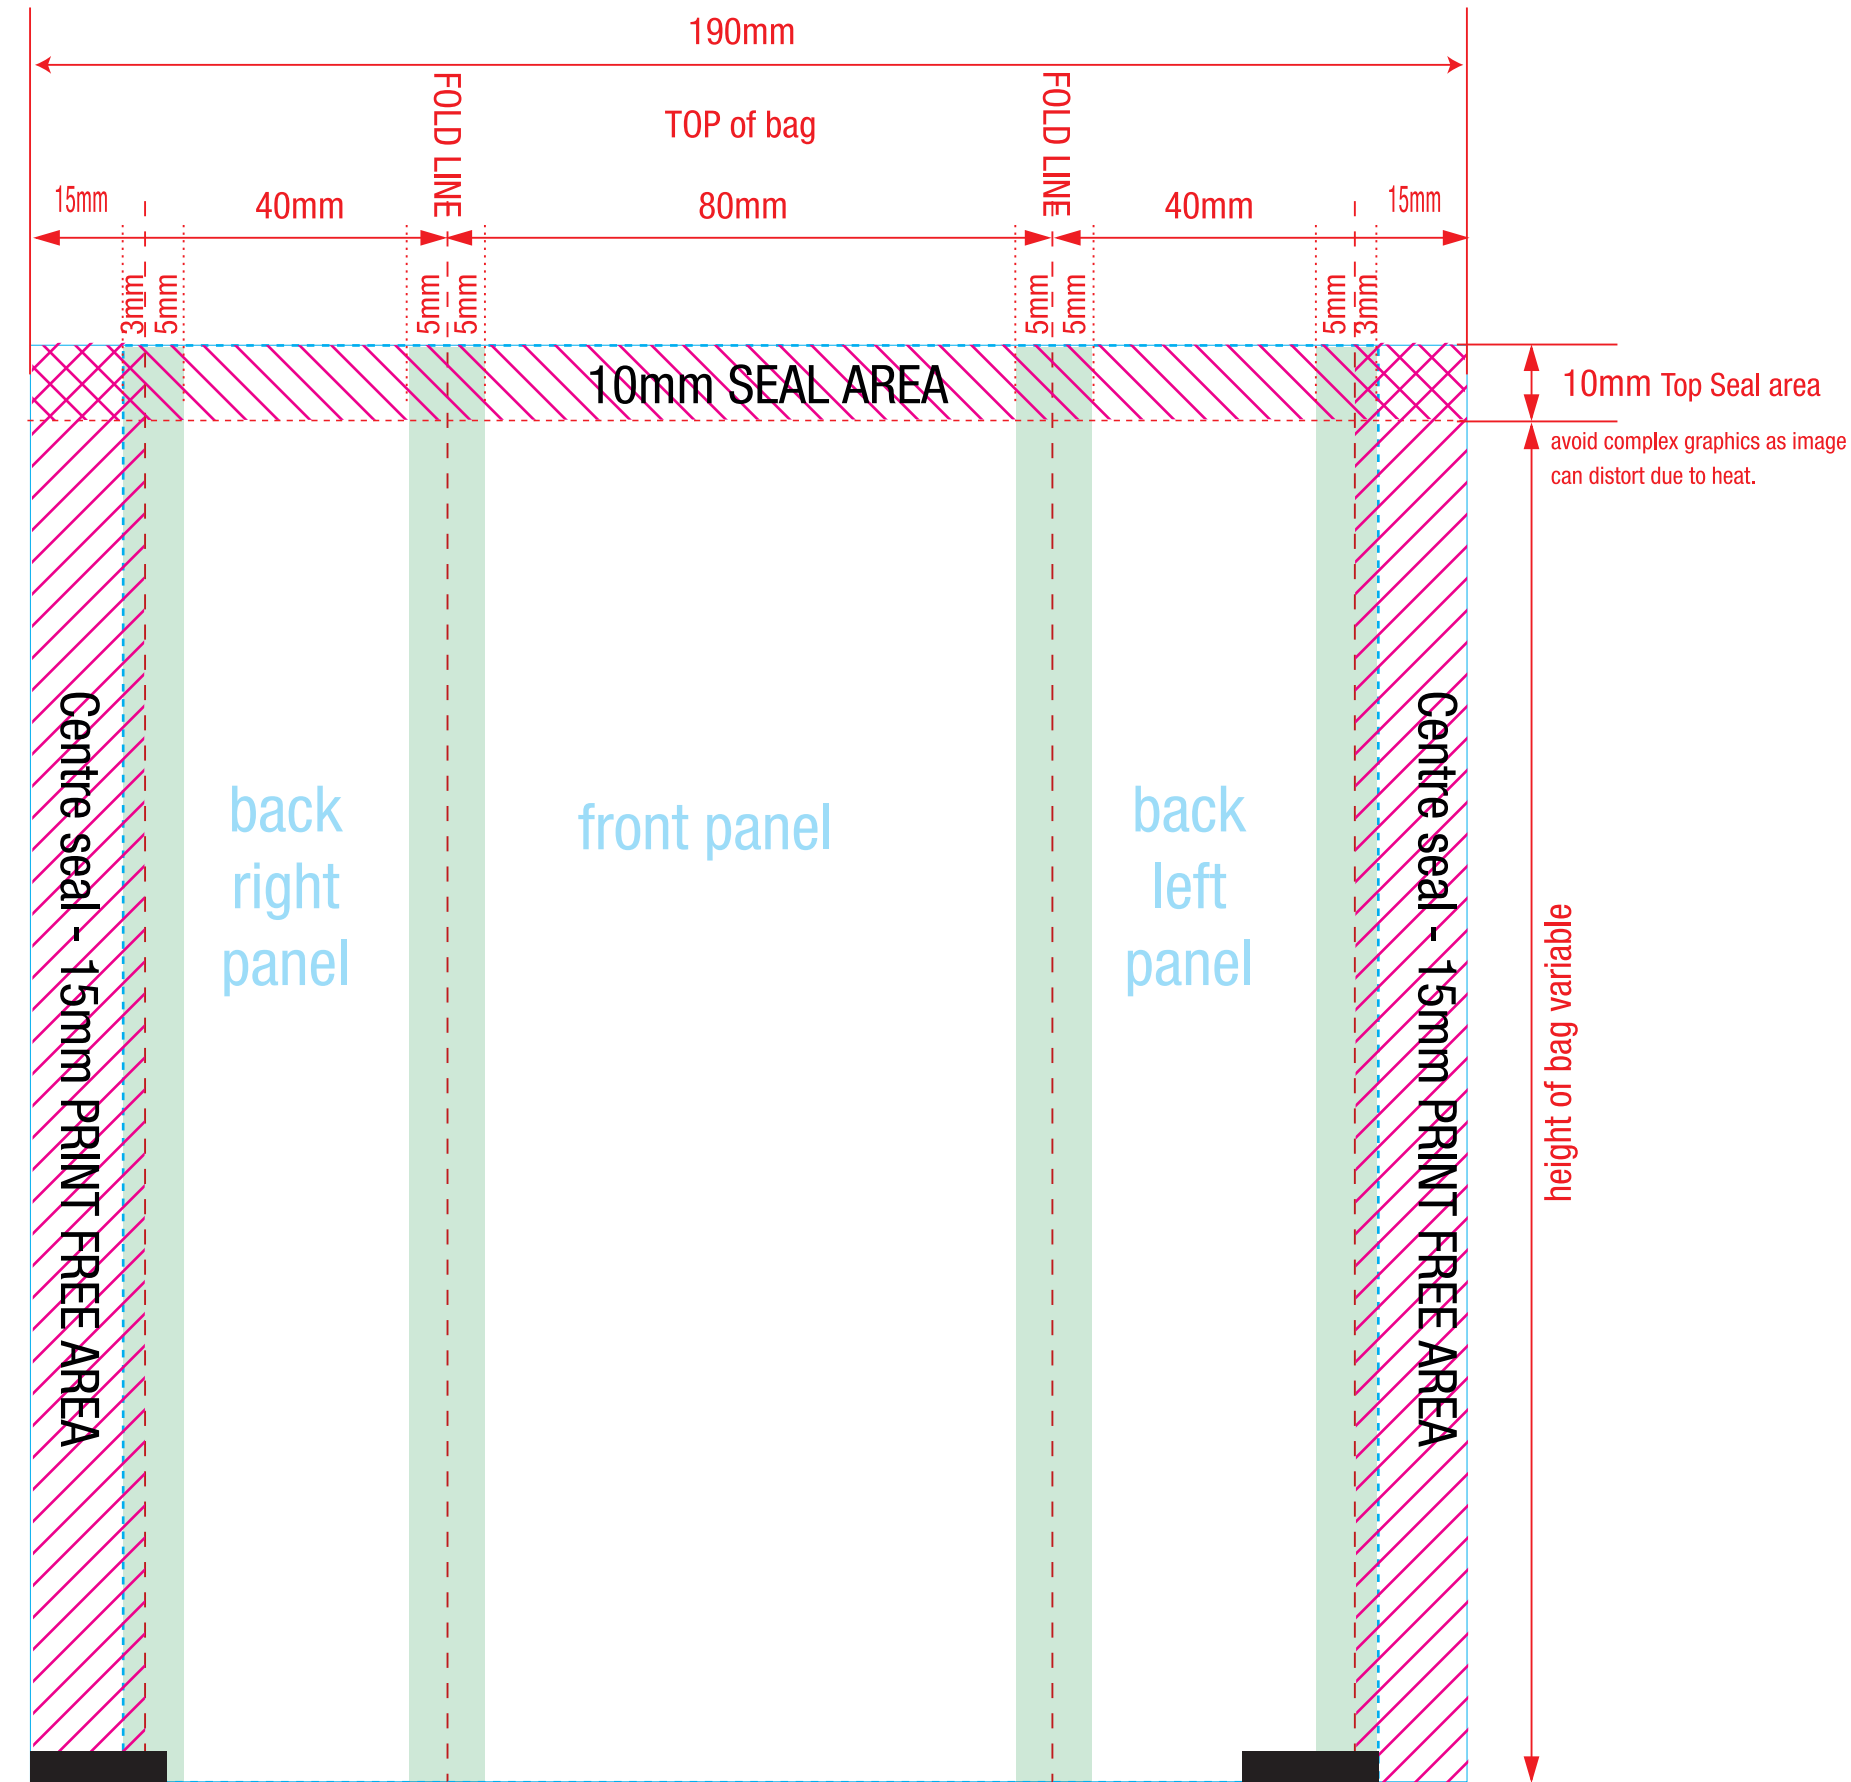

MAGENTA AREAS ON WHITE LAYER=
AREAS THAT WILL HAVE WHITE PRINTED UNDERNEATH ARTWORK. SUPPLIED AS DEFAULT.

WHITE AREAS ON WHITE LAYER=
AREAS THAT WILL HAVE NO WHITE PRINTED UNDERNEATH ARTWORK (SHOWS METALISED FINISH FROM UNDERNEATH OR ALLOWS FOR A PRODUCT WINDOW IN CLEAR FILMS)

BLUE ON DIELINE= FOLD AREA- NO TEXT OR IMAGES SHOULD COME INTO THE FOLD AREA- SOLID COLOUR ONLY OR REPEATING PATTERNS ARE OKAY.

STRIPE ON DIELINE= SEAL AREA- NO TEXT OR IMAGES SHOULD COME INTO THE TOP SEA AREA, CENTRE SEAL AREA SHOULD REMAIN CLEAR OF ANY PRINT/ARTWORK.

All dimensions are in mm and outside dimensions unless otherwise noted

Bag Style	Centre Seal Pouch	Scale	1:1
Pouch Size	80mm finished width	Top Seal Width	10mm
Eyemark Size	18mm x 4mm	Centre Seal Width	15mm