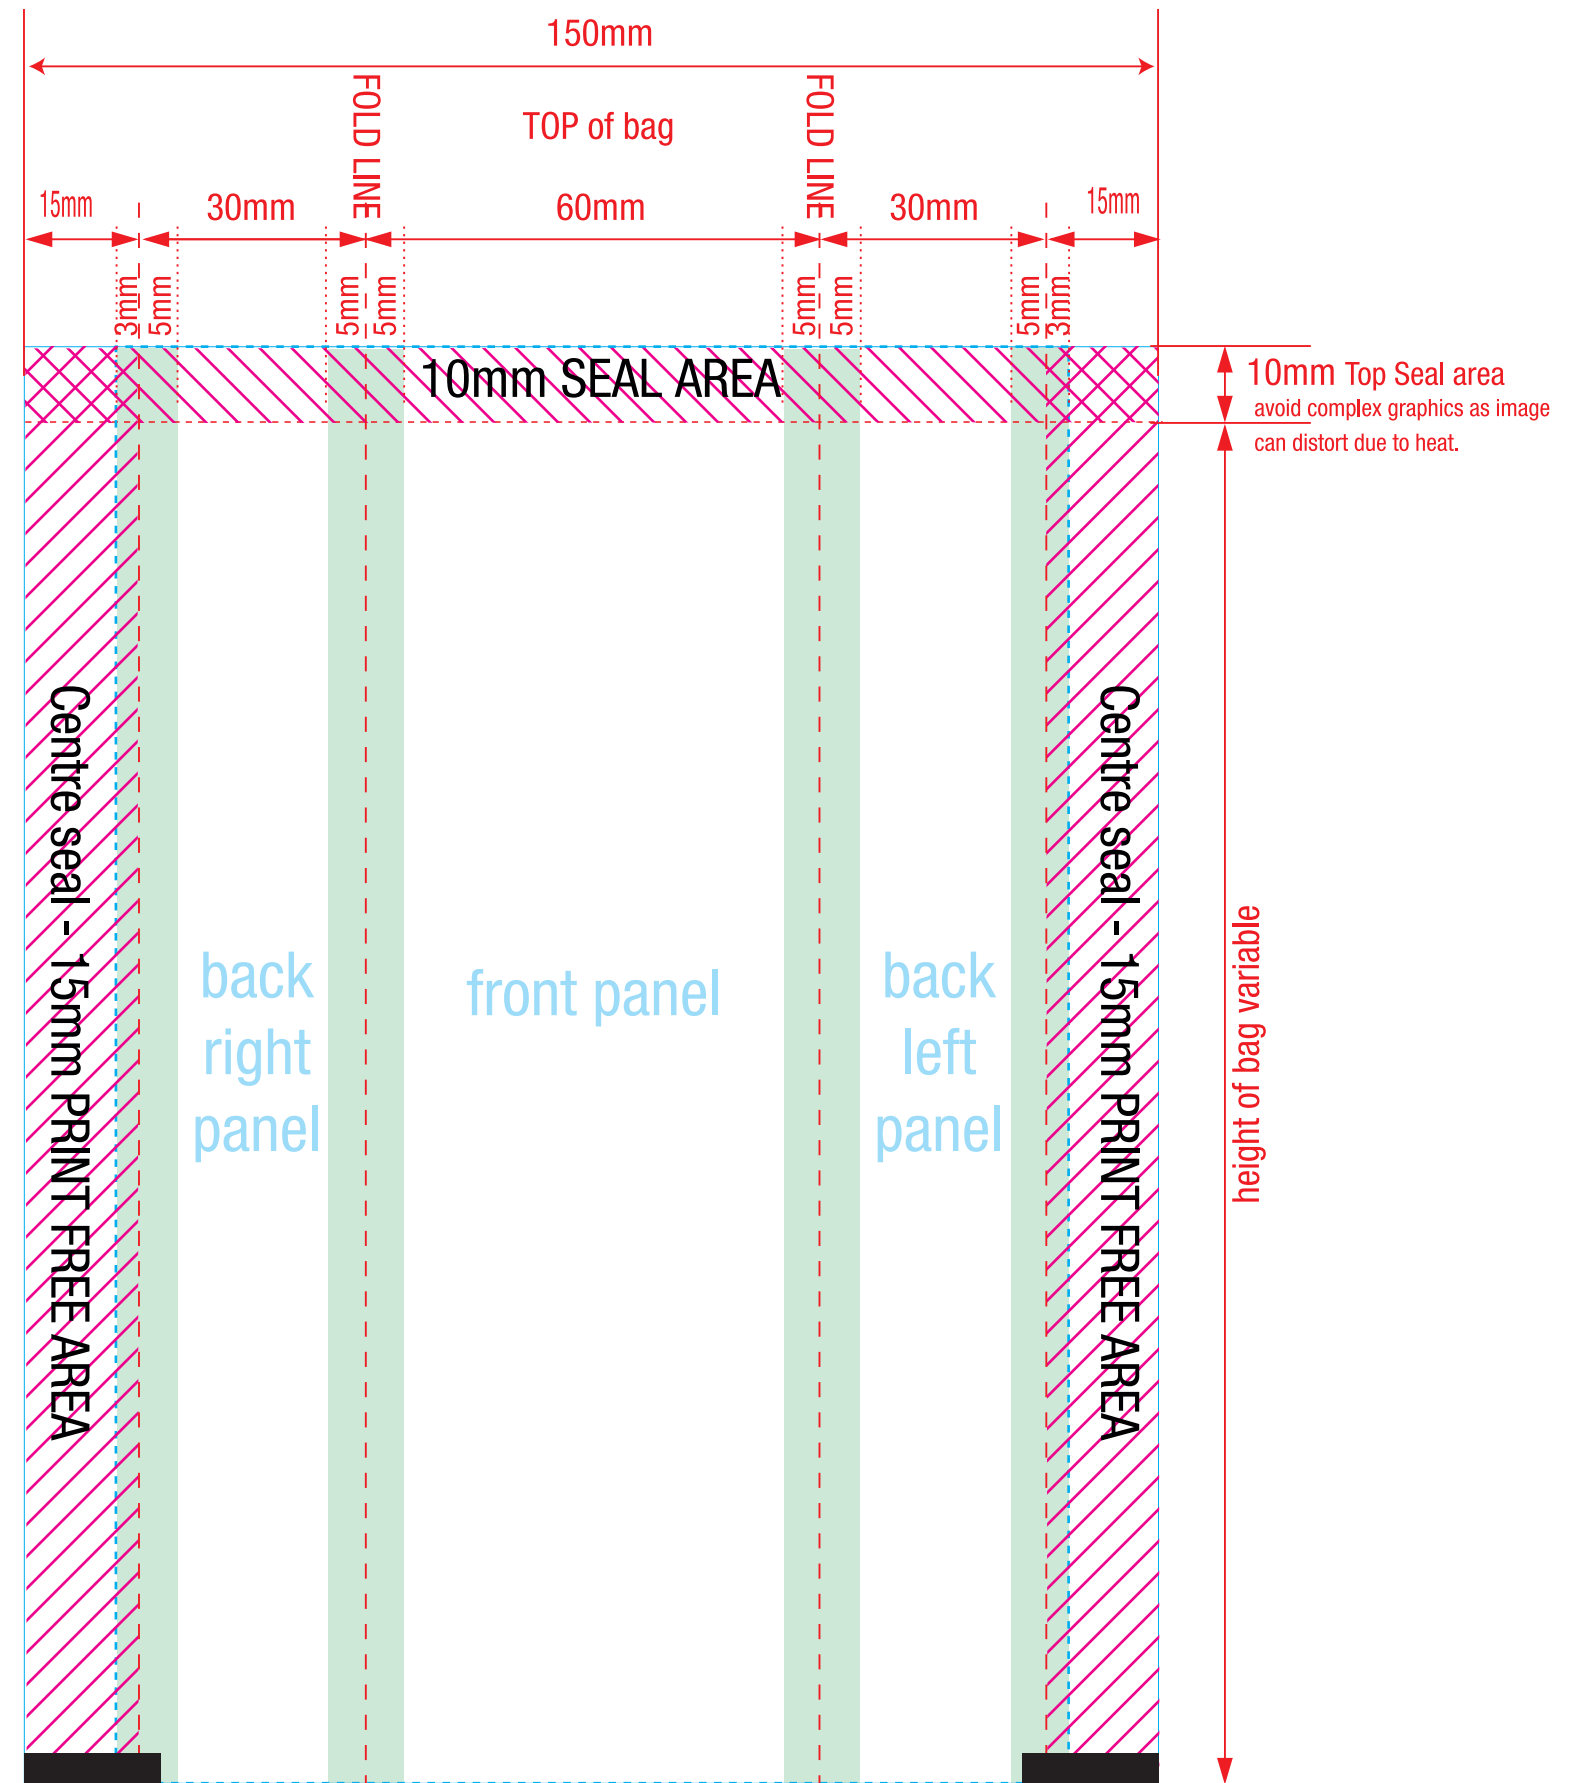

MAGENTA AREAS ON WHITE LAYER=
AREAS THAT WILL HAVE WHITE PRINTED UNDERNEATH ARTWORK. SUPPLIED AS DEFAULT.

WHITE AREAS ON WHITE LAYER=
AREAS THAT WILL HAVE NO WHITE PRINTED UNDERNEATH ARTWORK (SHOWS METALISED FINISH FROM UNDERNEATH OR ALLOWS FOR A PRODUCT WINDOW IN CLEAR FILMS)

BLUE ON DIELINE= FOLD AREA- NO TEXT OR IMAGES SHOULD COME INTO THE FOLD AREA- SOLID COLOUR ONLY OR REPEATING PATTERNS ARE OKAY.

STRIPE ON DIELINE= SEAL AREA- NO TEXT OR IMAGES SHOULD COME INTO THE TOP SEA AREA, CENTRE SEAL AREA SHOULD REMAIN CLEAR OF ANY PRINT/ARTWORK.

All dimensions are in mm and outside dimensions unless otherwise noted

Bag Style	Centre Seal Pouch	Scale	1:1
Pouch Size	60mm finished width	Top Seal Width	10mm
Eyemark Size	18mm x 4mm	Centre Seal Width	15mm