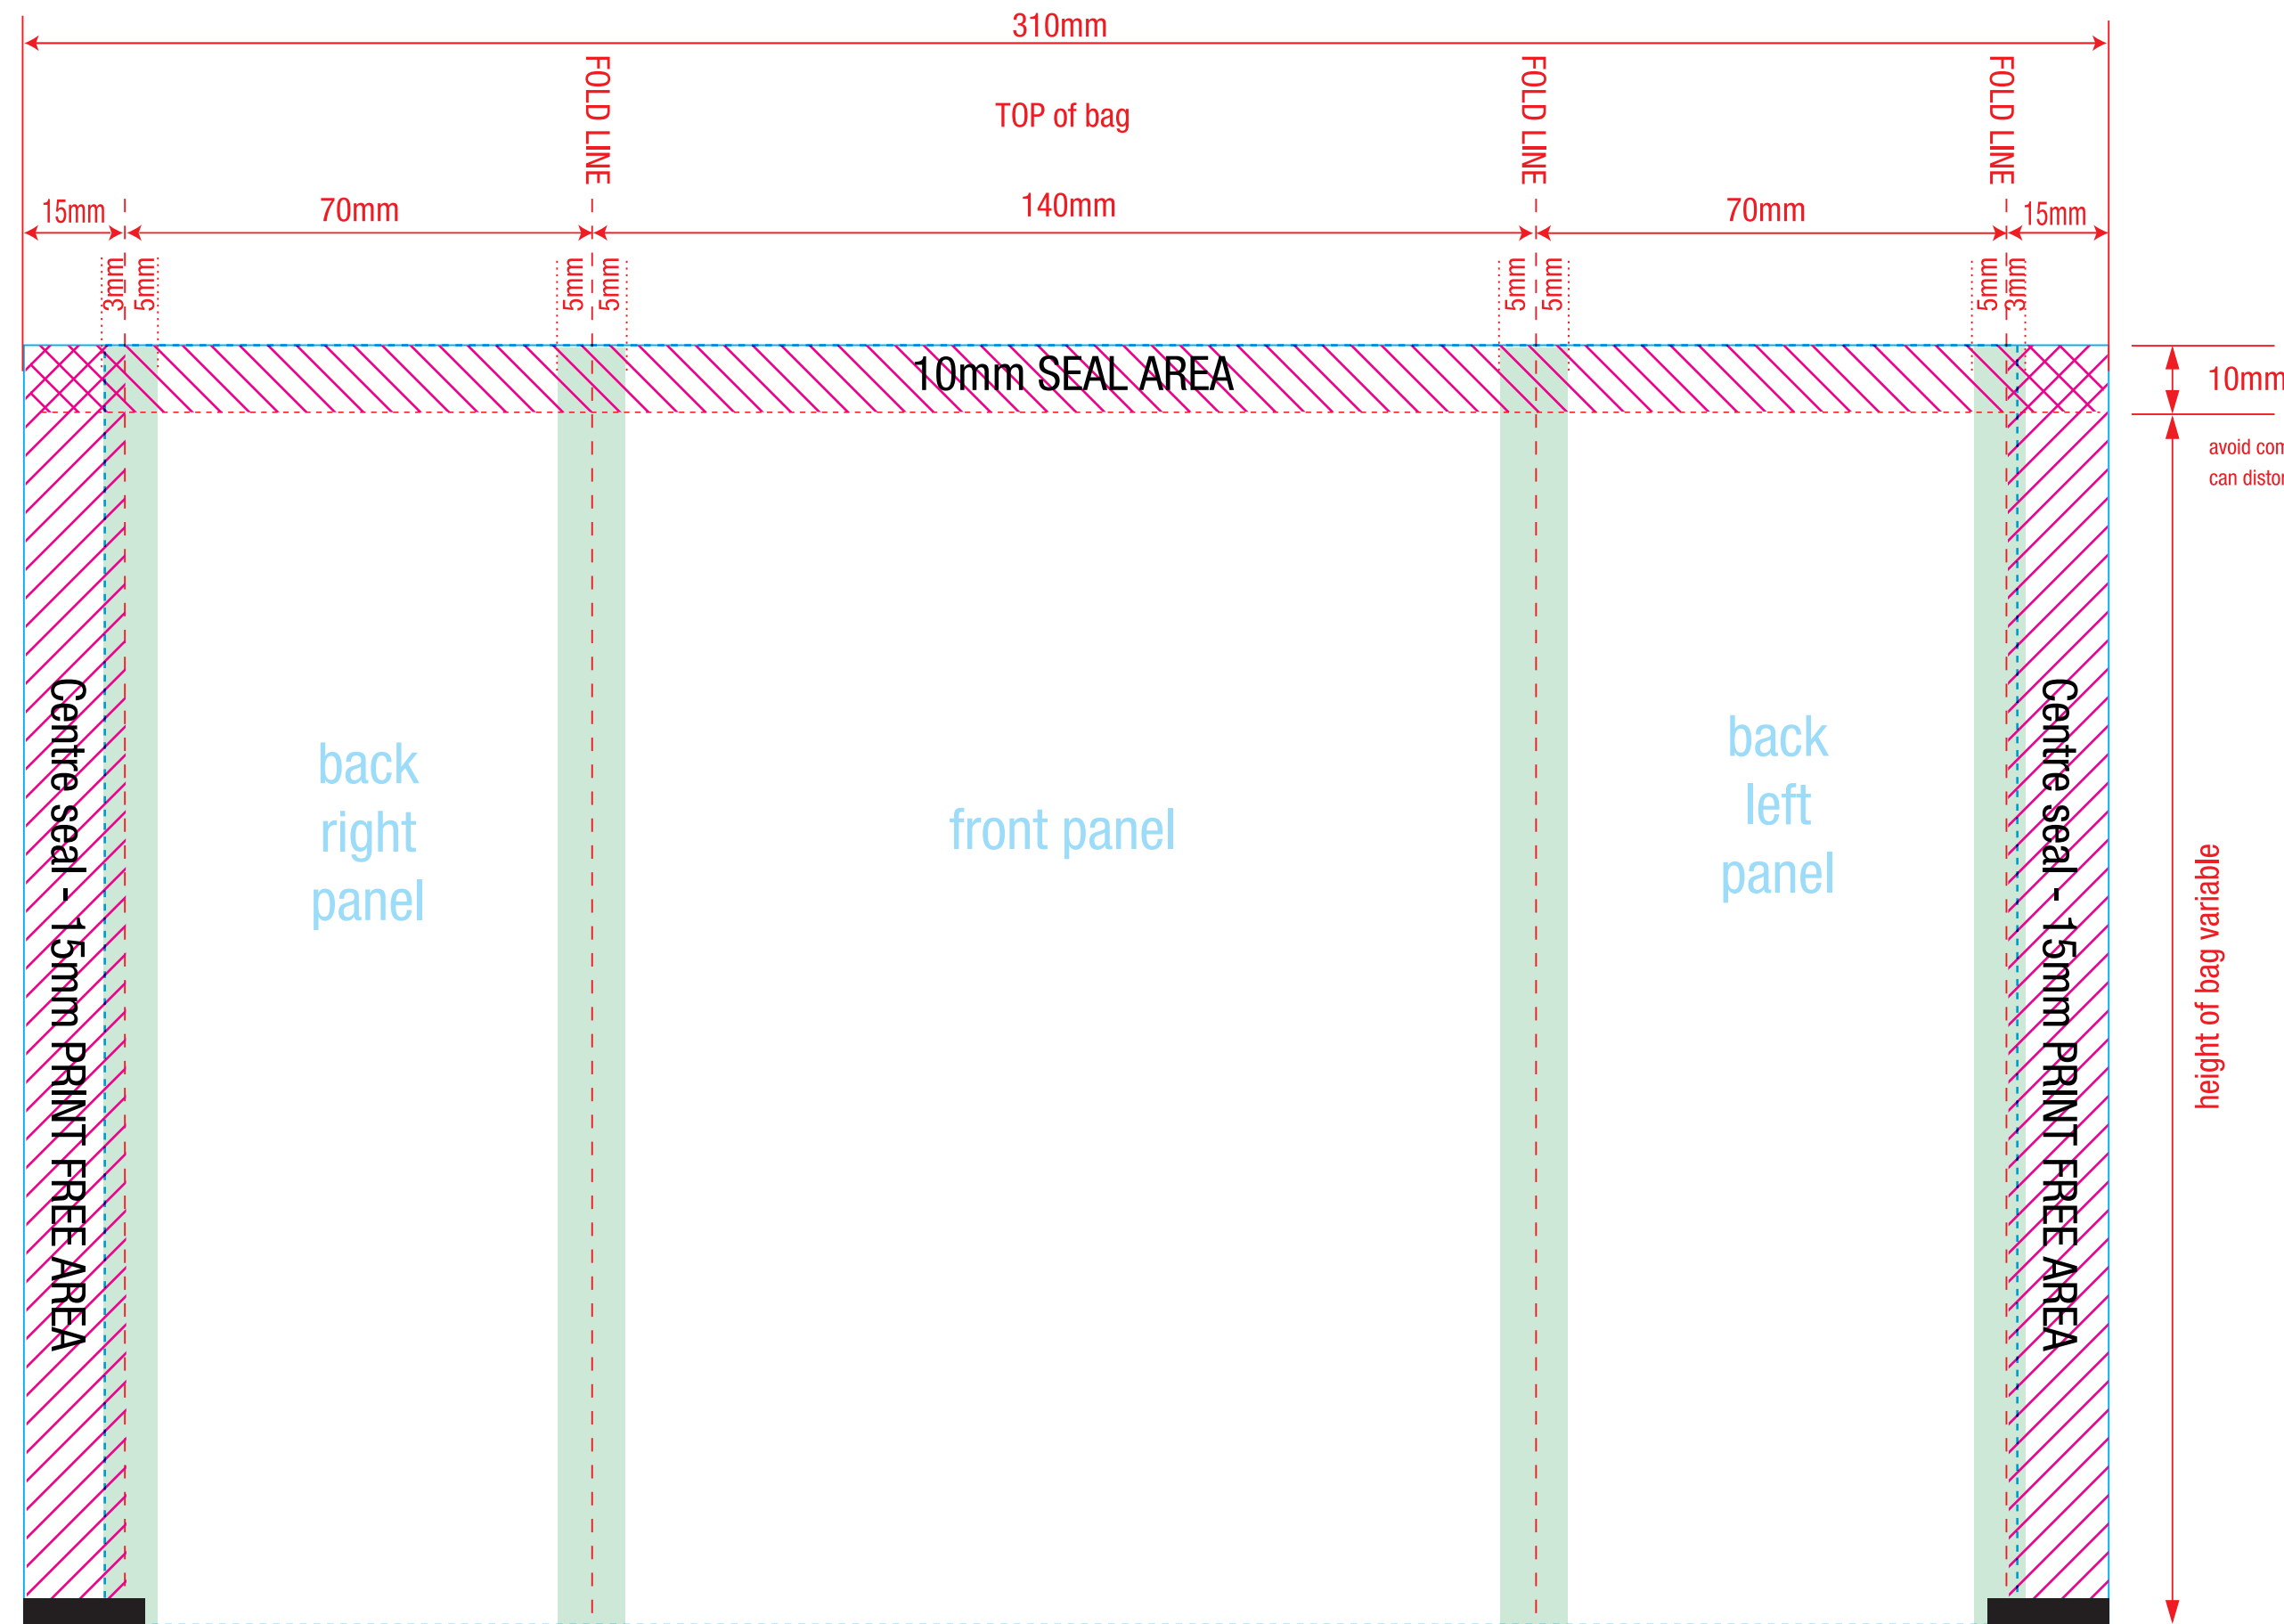

MAGENTA AREAS ON WHITE LAYER=
AREAS THAT WILL HAVE WHITE PRINTED UNDERNEATH ARTWORK. SUPPLIED AS DEFAULT.

WHITE AREAS ON WHITE LAYER=
AREAS THAT WILL HAVE NO WHITE PRINTED UNDERNEATH ARTWORK (SHOWS METALISED FINISH FROM UNDERNEATH OR ALLOWS FOR A PRODUCT WINDOW IN CLEAR FILMS)

BLUE ON DIELINE= FOLD AREA- NO TEXT OR IMAGES SHOULD COME INTO THE FOLD AREA- SOLID COLOUR ONLY OR REPEATING PATTERNS ARE OKAY.

STRIPE ON DIELINE= SEAL AREA- NO TEXT OR IMAGES SHOULD COME INTO THE TOP SEA AREA, CENTRE SEAL AREA SHOULD REMAIN CLEAR OF ANY PRINT/ARTWORK.

All dimensions are in mm and outside dimensions unless otherwise noted

Bag Style	Centre Seal Pouch	Scale	1:1
Pouch Size	140mm finished width	Top Seal Width	10mm
Eyemark Size	18mm x 4mm	Centre Seal Width	15mm