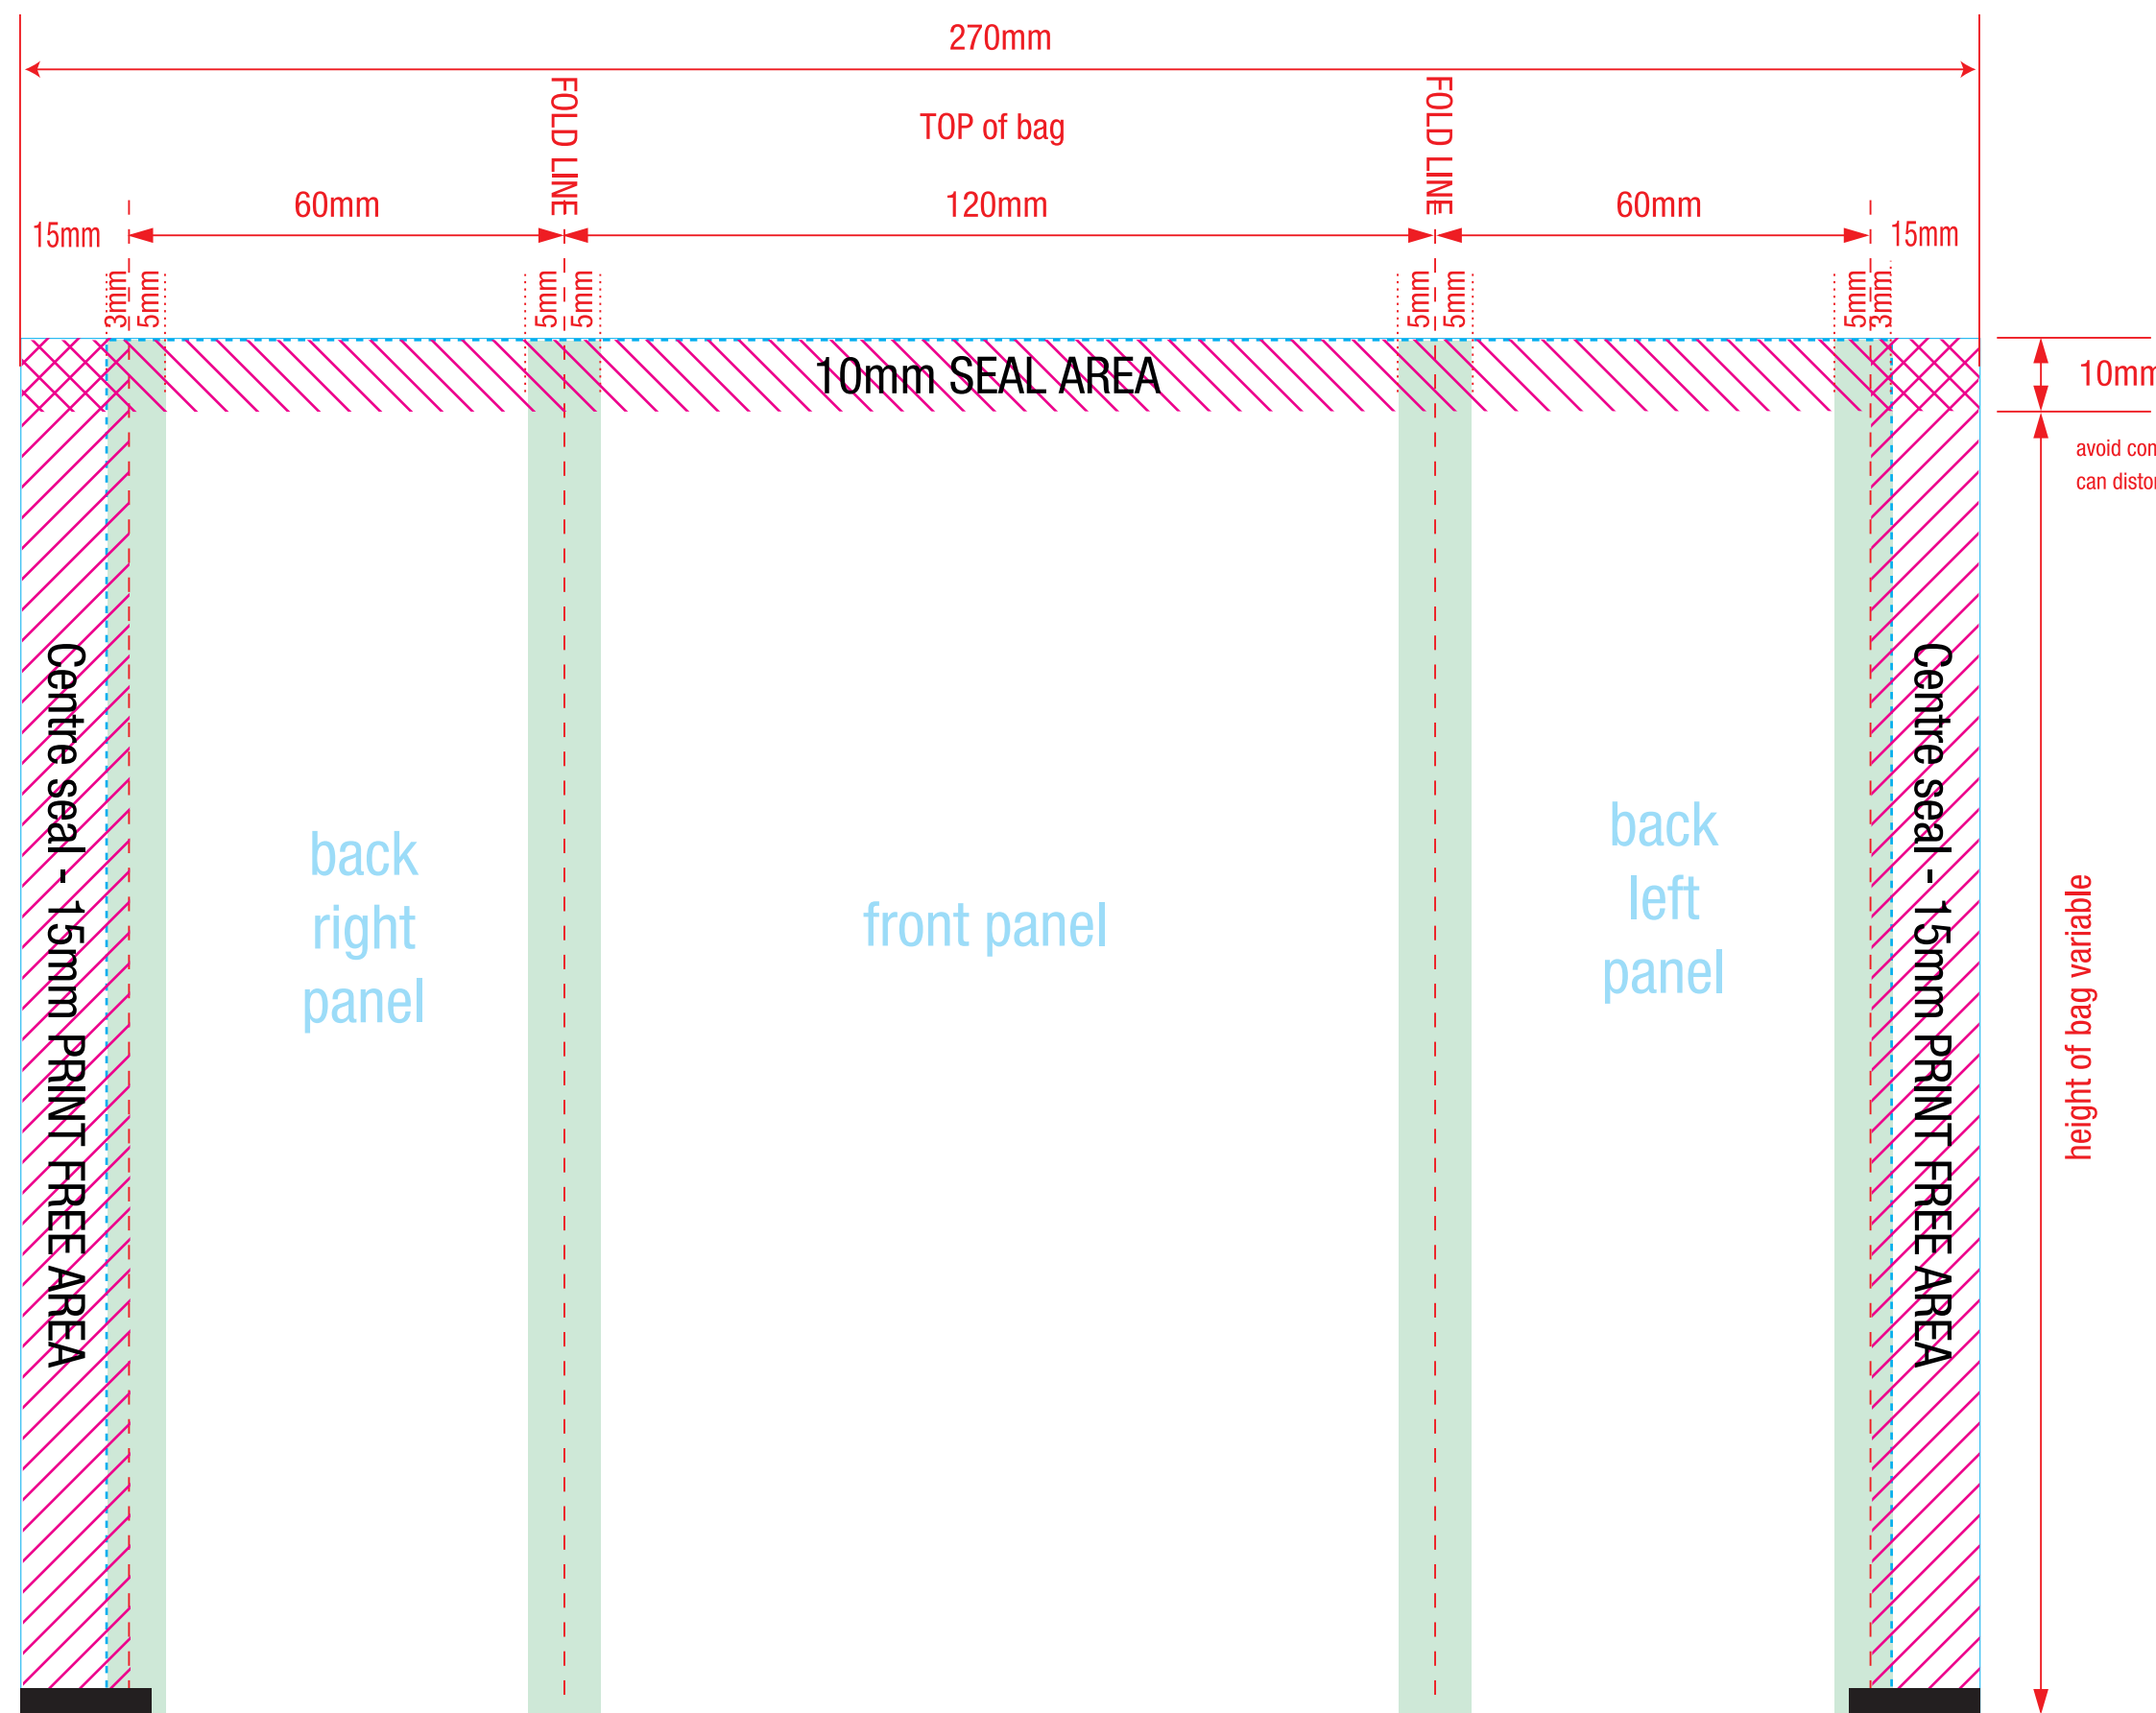

MAGENTA AREAS ON WHITE LAYER=
AREAS THAT WILL HAVE WHITE PRINTED UNDERNEATH ARTWORK. SUPPLIED AS DEFAULT.

WHITE AREAS ON WHITE LAYER=
AREAS THAT WILL HAVE NO WHITE PRINTED UNDERNEATH ARTWORK (SHOWS METALISED FINISH FROM UNDERNEATH OR ALLOWS FOR A PRODUCT WINDOW IN CLEAR FILMS)

BLUE ON DIELINE= FOLD AREA- NO TEXT OR IMAGES SHOULD COME INTO THE FOLD AREA- SOLID COLOUR ONLY OR REPEATING PATTERNS ARE OKAY.

STRIPE ON DIELINE= SEAL AREA- NO TEXT OR IMAGES SHOULD COME INTO THE TOP SEA AREA, CENTRE SEAL AREA SHOULD REMAIN CLEAR OF ANY PRINT/ARTWORK.

All dimensions are in mm and outside dimensions unless otherwise noted

Bag Style	Centre Seal Pouch	Scale	1:1
Pouch Size	120mm finished width	Top Seal Width	10mm
Eyemark Size	18mm x 4mm	Centre Seal Width	15mm