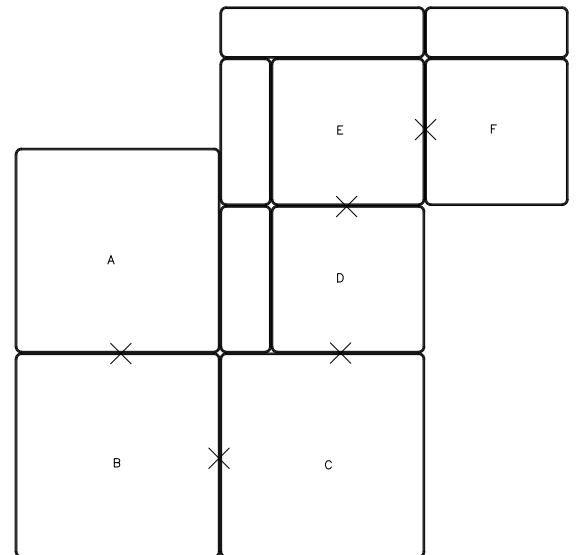

## MODULAR SEATING SYSTEM

### Standard sizes

#### 6-PIECE MODULAR

<b>ARIA PIECE A &amp; B &amp; C (Ottoman)</b>	100 W X 100 D X 44 CM H
<b>ARIA PIECE D (Chair, Armless)</b>	72 W X 100 D X 68 CM H
<b>ARIA PIECE E (Corner)</b>	100 W X 100 D X 68 CM H
<b>ARIA PIECE F (Chair, Armless)</b>	70 W X 100 D X 68 CM H