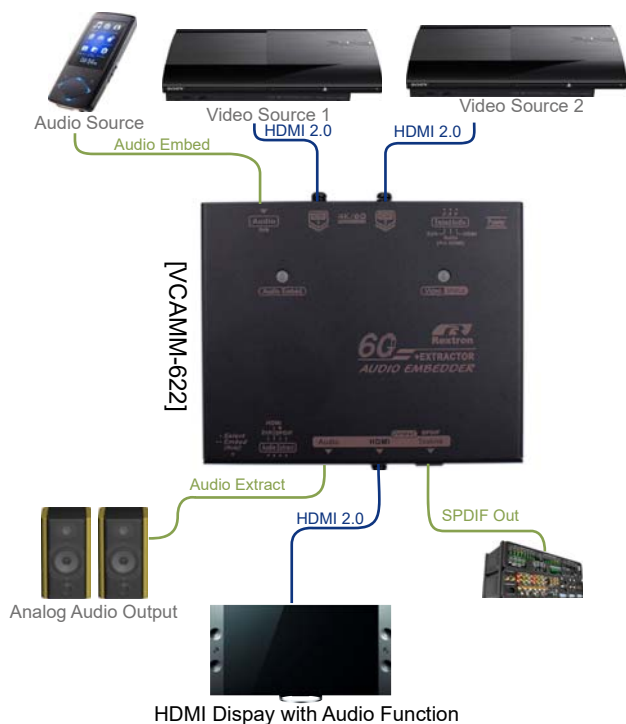

VCAMM-622

VCADM-622

4K@60Hz HDMI Audio Embedder / Extractor
4K/3G DVI Audio Embedder / Extractor

► Specifications

Model	VCAMM-622	VCADM-622
Input	HDMI x 2 (Switch) Analog Stereo x 1	DVI x 1 Analog Stereo x 1
Output	HDMI x 1 Analog Stereo x 1 S/PDIF x 1	
HDMI Audio Format	PCM 2 / 5.1 / 7.1, Dolby 5.1, DTS 5.1, DD+, D-TrueHD, DTS-HD	
Max. Video Resolution	4K UHD @ 60Hz 3840 x 2160 (4 : 4 : 4)	4K UHD @ 30Hz (3840 x 2160)
Video Signal Support	HDMI & DVI	
Slide Switch	Audio In	Auto / HDMI / 2 ch
	Audio Out	Auto / DVI / 2 ch
LED Indicator	Video / Status	x 1 (Multi-Color)
	Audio Embed	x 1
Frequency Range	25~600 MHz	25~300 MHz
Max. Power Consumption	DC 5V, 2A	
Dimensions H x W x D (mm)	25 x 110 x 90	
Weight (g)	320	

* 4K / 6G = 3840 x 2160 @60 Hz (4 : 4 : 4) ; 18Gbps total bandwidth

► Features

- Pass Through 4K@60Hz HDMI or 4K@30Hz DVI Video
- Audio Embed / Extract Function Allow Users to Mix and Extract The Audio Sources
- HDMI 2.0, HDCP 2.2 Compliant and Blu-ray Ready
- 8/10/12 Bit Deep Color Creates Sharper Images
- Supports Dolby, TrueHD & DTS-HD Master Audio Pass Through HDMI Output
- Supports CEC Bypass
- Video Source Switch Function (VCAMM-622 Only)

► Highlight Features

- Allows Independent Analog Audio Signals to be Re-arranged in The HDMI Signal
- Fast and Temporarily Insert Your Desired Audio Input or Even Microphone* Input at Any Time by Just Holding The Function Button
- Intelligent EDID Handling and Processing Ensures Plug and Play Operation

*Microphone preamp required

► Connection Pattern

[VCADM-622]

[VCAMM-622]

*The actual product may varies from photo

► Order Information

Model	Description	Input	Output
VCADM-622	4K/3G DVI + Audio Embedder / Extractor	DVI	HDMI
VCAMM-622	4K/6G HDMI x 2 + Audio Embedder / Extractor	HDMI x 2	HDMI