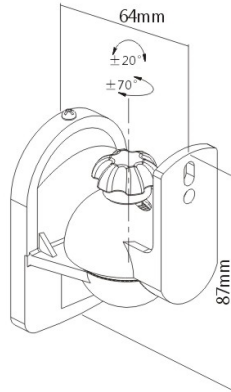

The SB-28 is ideal speaker wall mount for satellite speakers weighing up to 3.5kg/7.7lbs, installing to the single thread or one of the double threads of the speakers. It is an easy and fast installation solution with slide-in wall plate design. The arc-shaped adjusting structure allows tilting 20° upwards and downwards, 70° left or right to deliver ideal sound conditions. The adjusting knob offers an easy tool-less way of angling the speaker to deliver desired sound conditions. The mount puts the speakers 64mm from the wall when fully stretched.

FEATURES - SB-28

- | | |
|---------------------------|---------------|
| • Weight Capacity: | 3.5kgs/7.7lbs |
| • Product Size: | 64x87x50mm |
| • Speaker Hole Dimension: | M5 |
| • Profile: | 64mm |
| • Tilt: | -20° ~+ 20° |
| • Swivel: | -70° ~+ 70° |
| • Anti-theft: | No |
| • Cable Management: | No |