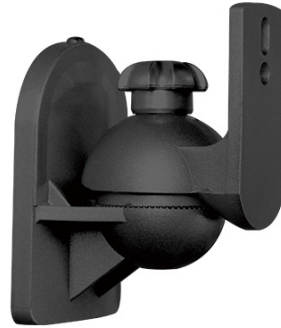

The SB-28 is ideal speaker wall mount for satellite speakers weighing up to 3.5kg/7.7lbs, installing to the single thread or one of the double threads of the speakers. It is an easy and fast installation solution with slide-in wall plate design. The arc-shaped adjusting structure allows tilting 20° upwards and downwards, 70° left or right to deliver ideal sound conditions. The adjusting knob offers an easy tool-less way of angling the speaker to deliver desired sound conditions. The mount puts the speakers 64mm from the wall when fully stretched.

FEATURES - SB-28

- | | |
|---------------------------|---------------|
| • Weight Capacity: | 3.5kgs/7.7lbs |
| • Product Size: | 64x87x50mm |
| • Speaker Hole Dimension: | M5 |
| • Profile: | 64mm |
| • Tilt: | -20° ~+ 20° |
| • Swivel: | -70° ~+ 70° |
| • Anti-theft: | No |
| • Cable Management: | No |