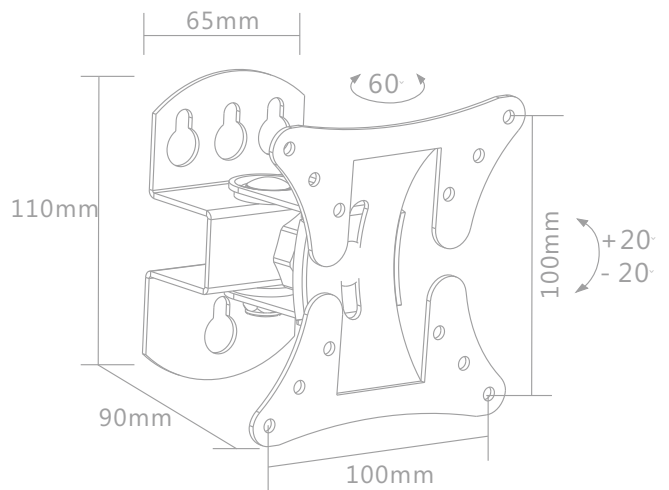

LCD-501 [**FULL-MOTION**] [MOST **13"-27"**] [**30kg/66lbs**] [90mm]

50x50 75x75 100x100