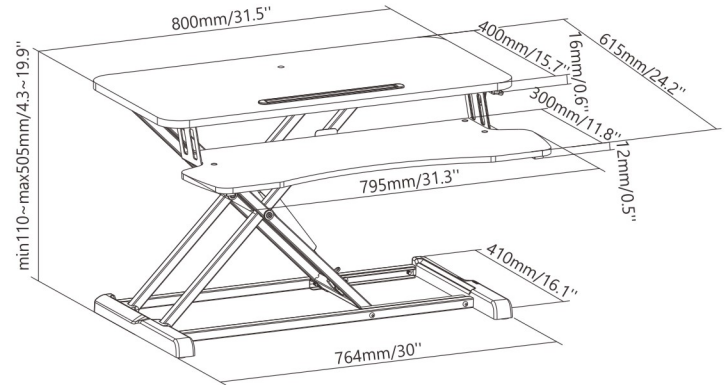

### Easy Squeeze Handle adjusts the height in a snap

### Extra Storage Slot for phone, tablet and other accessories

### DWS28-01N Compact Surface with Deluxe Desktop

Item No.	DWS28-01	DWS28-01N
Worksurface Material	Particle Board & Melamine	MDF & PVC
Product Dimensions	800x615x110-505mm (31.5"x24.2"x4.3"-19.9")	800x615x110-505mm (31.5"x24.2"x4.3"-19.9")
Worksurface Size	800x400mm (31.5"x15.7")	800x400mm (31.5"x15.7")
Tabletop Thickness	16mm (0.6")	15mm (0.6")
Height Range	110-505mm (4.3"-19.9")	110-505mm (4.3"-19.9")
Worksurface Weight Capacity	15kg/33lbs	15kg/33lbs
Keyboard Weight Capacity	2kg/4.4lbs	2kg/4.4lbs