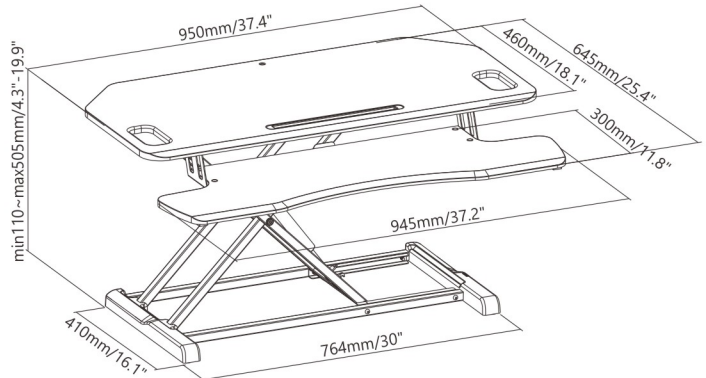

### DWS28-02N Standard Surface with Deluxe Desktop

Item No.	DWS28-02	DWS28-02N
Worksurface Material	Particle Board & Melamine	MDF & PVC
Product Dimensions	950x615x110-505mm (37.4"x24.2"x4.3"-19.9")	950x615x110-505mm (37.4"x24.2"x4.3"-19.9")
Worksurface Size	950x400mm (37.4"x15.7")	950x400mm (37.4"x15.7")
Tabletop Thickness	16mm (0.6")	15mm (0.6")
Height Range	110-505mm (4.3"-19.9")	110-505mm (4.3"-19.9")
Worksurface Weight Capacity	15kg/33lbs	15kg/33lbs
Keyboard Weight Capacity	2kg/4.4lbs	2kg/4.4lbs

### DWS28-05N Standard Surface with Deluxe Desktop

Item No.	DWS28-05	DWS28-05N
Worksurface Material	Particle Board & Melamine	MDF & PVC
Product Dimensions	950x645x110-505mm (37.4"x25.4"x4.3"-19.9")	950x645x110-505mm (37.4"x25.4"x4.3"-19.9")
Worksurface Size	950x460mm (37.4"x18.1")	950x460mm (37.4"x18.1")
Tabletop Thickness	16mm (0.6")	15mm (0.6")
Height Range	110-505mm (4.3"-19.9")	110-505mm (4.3"-19.9")
Worksurface Weight Capacity	15kg/33lbs	15kg/33lbs
Keyboard Weight Capacity	2kg/4.4lbs	2kg/4.4lbs