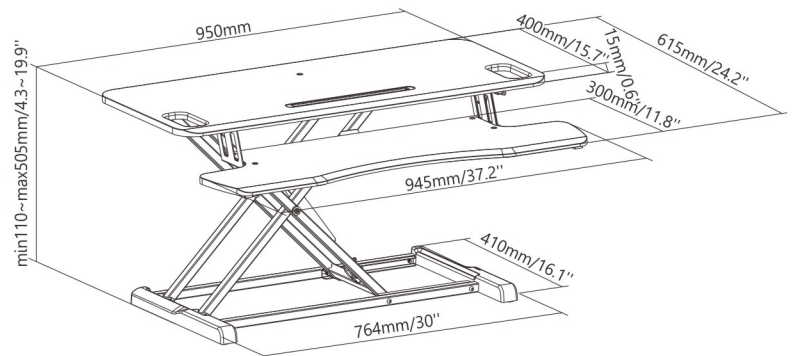

### DWS28-01N Compact Surface with Deluxe Desktop

Item No.	DWS28-01	DWS28-01N
Worksurface Material	Particle Board & Melamine	MDF & PVC
Product Dimensions	800x615x110-505mm (31.5"x24.2"x4.3"-19.9")	800x615x110-505mm (31.5"x24.2"x4.3"-19.9")
Worksurface Size	800x400mm (31.5"x15.7")	800x400mm (31.5"x15.7")
Tabletop Thickness	16mm (0.6")	15mm (0.6")
Height Range	110-505mm (4.3"-19.9")	110-505mm (4.3"-19.9")
Worksurface Weight Capacity	15kg/33lbs	15kg/33lbs
Keyboard Weight Capacity	2kg/4.4lbs	2kg/4.4lbs

### DWS28-02N Standard Surface with Deluxe Desktop

Item No.	DWS28-02	DWS28-02N
Worksurface Material	Particle Board & Melamine	MDF & PVC
Product Dimensions	950x615x110-505mm (37.4"x24.2"x4.3"-19.9")	950x615x110-505mm (37.4"x24.2"x4.3"-19.9")
Worksurface Size	950x400mm (37.4"x15.7")	950x400mm (37.4"x15.7")
Tabletop Thickness	16mm (0.6")	15mm (0.6")
Height Range	110-505mm (4.3"-19.9")	110-505mm (4.3"-19.9")
Worksurface Weight Capacity	15kg/33lbs	15kg/33lbs
Keyboard Weight Capacity	2kg/4.4lbs	2kg/4.4lbs