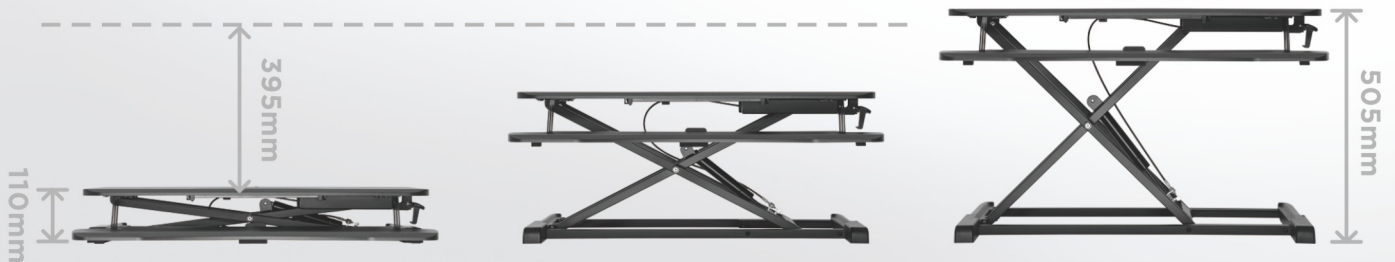

# Gas Spring Scissor Lift Sit-Stand Desktop Workstation

**LUMI**  
ergo

### A Sleek design combined with strong holding power

DWS28 Series will turn any desk into an active, healthy, height adjustable sit-stand desk. With DWS28 Series, you can increase movement, gain energy, and become more productive by adopting new active work habits.

### Smooth Gas Spring Height Adjustment accommodates most users

### Easy Squeeze Handle adjusts the height in a snap