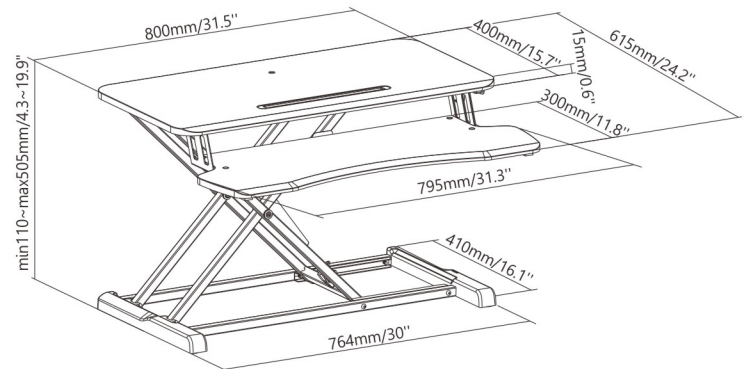

### DWS28-01N Compact Surface with Deluxe Desktop

Item No.	DWS28-01	DWS28-01N
Worksurface Material	Particle Board & Melamine	MDF & PVC
Product Dimensions	800x615x110-505mm (31.5"x24.2"x4.3"-19.9")	800x615x110-505mm (31.5"x24.2"x4.3"-19.9")
Worksurface Size	800x400mm (31.5"x15.7")	800x400mm (31.5"x15.7")
Tabletop Thickness	16mm (0.6")	15mm (0.6")
Height Range	110-505mm (4.3"-19.9")	110-505mm (4.3"-19.9")
Worksurface Weight Capacity	15kg/33lbs	15kg/33lbs
Keyboard Weight Capacity	2kg/4.4lbs	2kg/4.4lbs