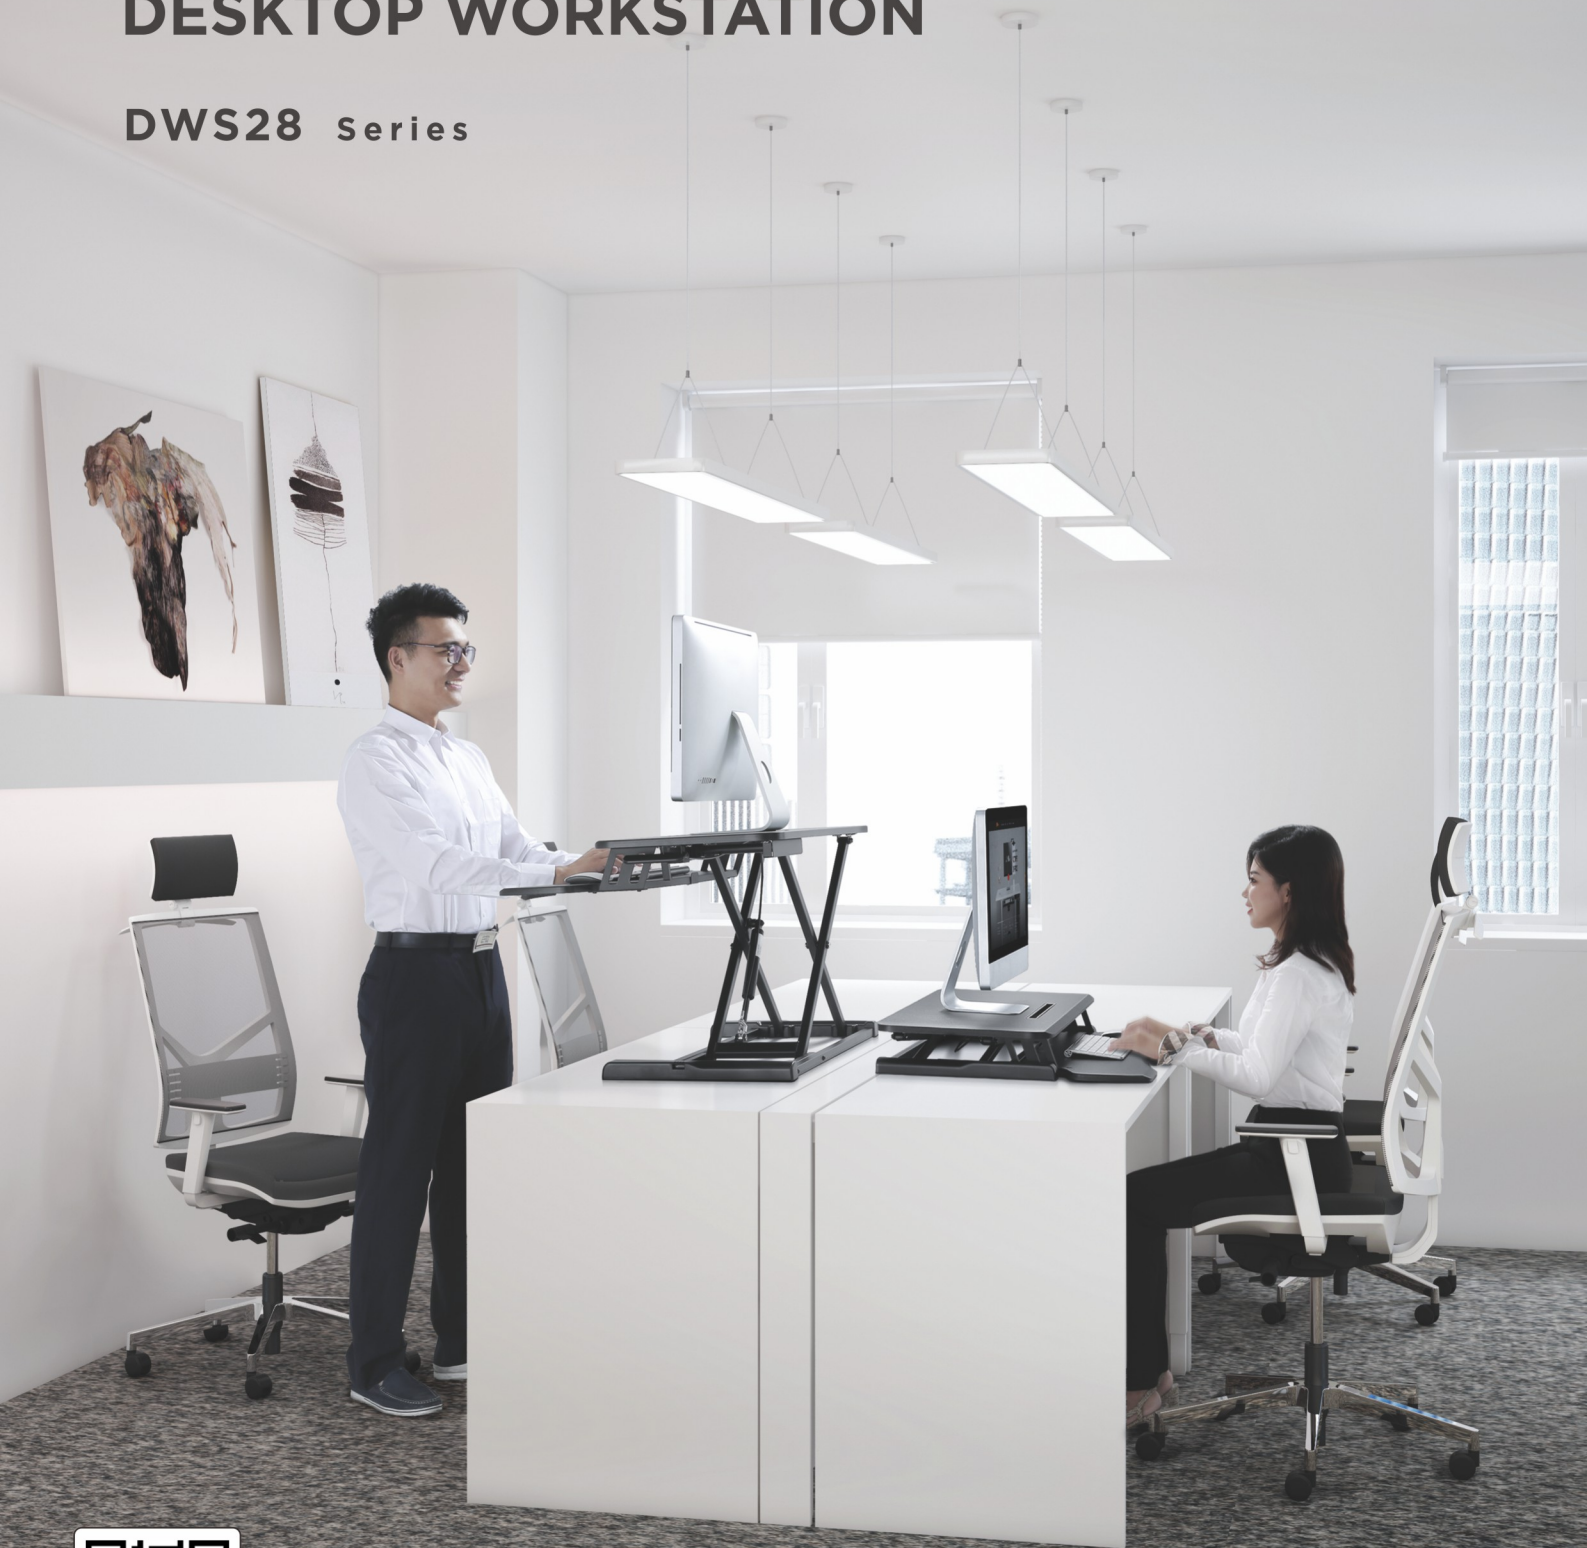

GAS SPRING  
SCISSOR LIFT SIT-STAND  
**DESKTOP WORKSTATION**

**DWS28 Series**

DWS28 Series  
Overview Video

### A Sleek design combined with strong holding power

DWS28 Series will turn any desk into an active, healthy, height adjustable sit-stand desk. With DWS28 Series, you can increase movement, gain energy, and become more productive by adopting new active work habits.