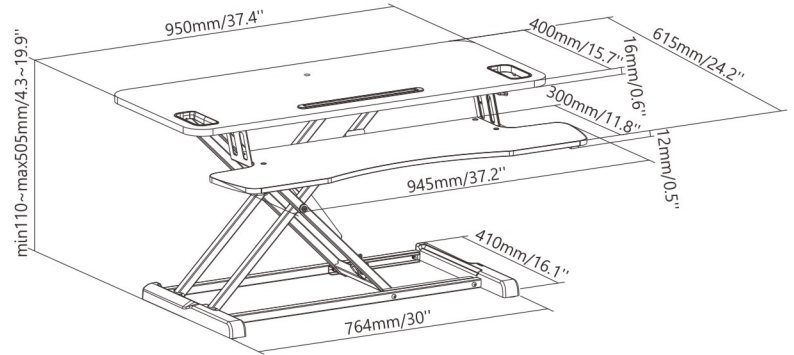

### DWS28-01N Compact Surface with Deluxe Desktop

Item No.	DWS28-01	DWS28-01N
Worksurface Material	Particle Board & Melamine	MDF & PVC
Product Dimensions	800x615x110-505mm (31.5"x24.2"x4.3"-19.9")	800x615x110-505mm (31.5"x24.2"x4.3"-19.9")
Worksurface Size	800x400mm (31.5"x15.7")	800x400mm (31.5"x15.7")
Tabletop Thickness	16mm (0.6")	15mm (0.6")
Height Range	110-505mm (4.3"-19.9")	110-505mm (4.3"-19.9")
Worksurface Weight Capacity	15kg/33lbs	15kg/33lbs
Keyboard Weight Capacity	2kg/4.4lbs	2kg/4.4lbs

### DWS28-02N Standard Surface with Deluxe Desktop

Item No.	DWS28-02	DWS28-02N
Worksurface Material	Particle Board & Melamine	MDF & PVC
Product Dimensions	950x615x110-505mm (37.4"x24.2"x4.3"-19.9")	950x615x110-505mm (37.4"x24.2"x4.3"-19.9")
Worksurface Size	950x400mm (37.4"x15.7")	950x400mm (37.4"x15.7")
Tabletop Thickness	16mm (0.6")	15mm (0.6")
Height Range	110-505mm (4.3"-19.9")	110-505mm (4.3"-19.9")
Worksurface Weight Capacity	15kg/33lbs	15kg/33lbs
Keyboard Weight Capacity	2kg/4.4lbs	2kg/4.4lbs