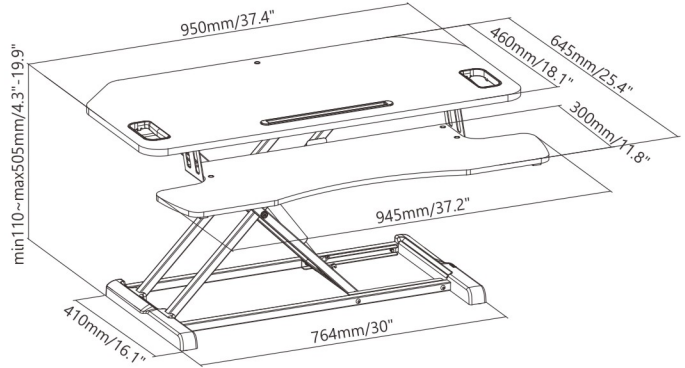

### DWS28-02N Standard Surface with Deluxe Desktop

Item No.	DWS28-02	DWS28-02N
Worksurface Material	Particle Board & Melamine	MDF & PVC
Product Dimensions	950x615x110-505mm (37.4"x24.2"x4.3"-19.9")	950x615x110-505mm (37.4"x24.2"x4.3"-19.9")
Worksurface Size	950x400mm (37.4"x15.7")	950x400mm (37.4"x15.7")
Tabletop Thickness	16mm (0.6")	15mm (0.6")
Height Range	110-505mm (4.3"-19.9")	110-505mm (4.3"-19.9")
Worksurface Weight Capacity	15kg/33lbs	15kg/33lbs
Keyboard Weight Capacity	2kg/4.4lbs	2kg/4.4lbs

### DWS28-05N Standard Surface with Deluxe Desktop

Item No.	DWS28-05	DWS28-05N
Worksurface Material	Particle Board & Melamine	MDF & PVC
Product Dimensions	950x645x110-505mm (37.4"x25.4"x4.3"-19.9")	950x645x110-505mm (37.4"x25.4"x4.3"-19.9")
Worksurface Size	950x460mm (37.4"x18.1")	950x460mm (37.4"x18.1")
Tabletop Thickness	16mm (0.6")	15mm (0.6")
Height Range	110-505mm (4.3"-19.9")	110-505mm (4.3"-19.9")
Worksurface Weight Capacity	15kg/33lbs	15kg/33lbs
Keyboard Weight Capacity	2kg/4.4lbs	2kg/4.4lbs