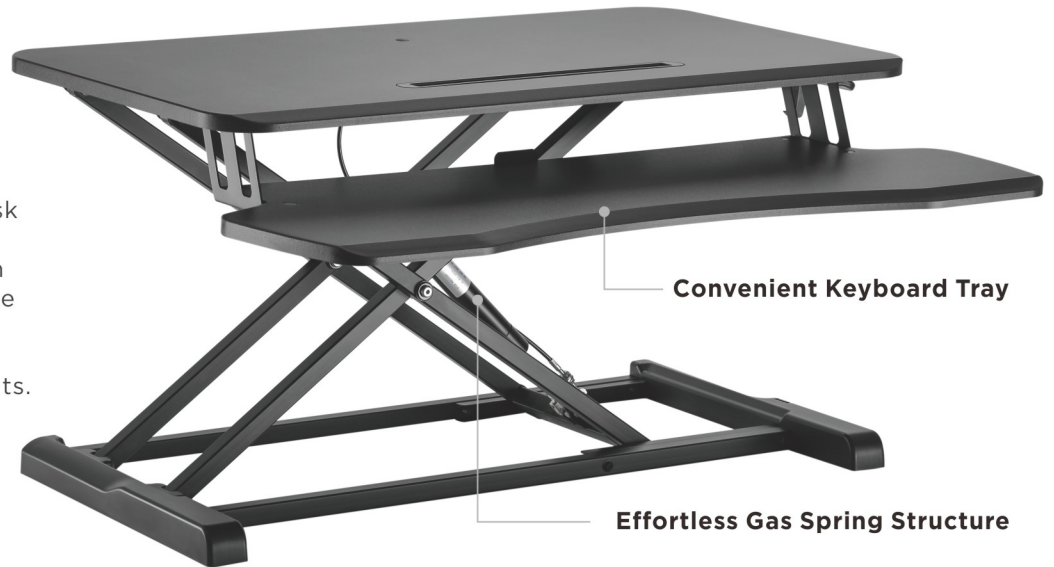

GAS SPRING  
SCISSOR LIFT SIT-STAND  
**DESKTOP WORKSTATION**

**DWS28 Series**

DWS28 Series  
Overview Video

# Gas Spring Scissor Lift Sit-Stand Desktop Workstation

**LUMI**  
ergo

### A Sleek design combined with strong holding power

DWS28 Series will turn any desk into an active, healthy, height adjustable sit-stand desk. With DWS28 Series, you can increase movement, gain energy, and become more productive by adopting new active work habits.

### Extra Storage Slot for phone, tablet and other accessories