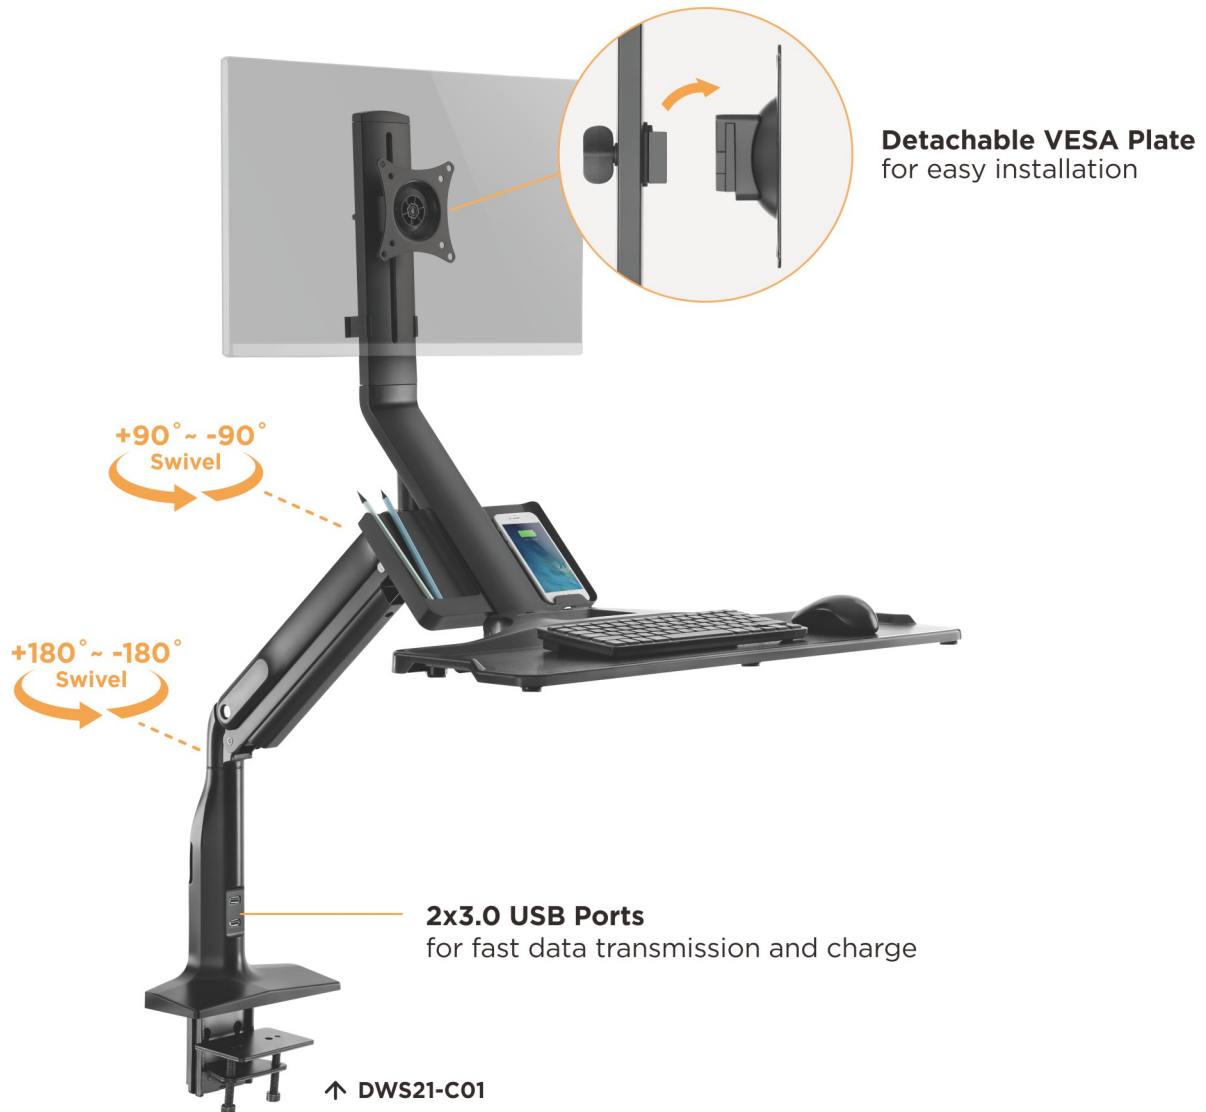

DWS21 Series & WWS05 Series

Spring Assisted Sit-Stand Workstations

With a minimalist form factor and an eye of detail, LUMI's new Premium Gas-Lift Workstation is the culmination of design, function, and aesthetics.

Available in Wall Mount Option:

WWS05 Series (see page 4)

DWS21 Series

Spring Assisted Desk-Mounted Sit-Stand Workstations

LUMI
ergo

Foldable Keyboard Tray
saves space when not in use

Quick-to-Assemble Joints
smooth insertion for easy installation

WWS05 Series

Spring Assisted Wall-Mounted Sit-Stand Workstations

Wall mount workstations provide an ergonomic solution to improve productivity and space. Designed with smooth gas spring mechanism, these workstations allow high flexibility in both function and ease of use.

*CPU Holder Included
utilizes your wall to be
a computer workstation*

WWS05 Series

Spring Assisted Wall-Mounted Sit-Stand Workstations

LUMI ergo

WWS05-01

For Single Monitor

WWS05-02

For Dual Monitors