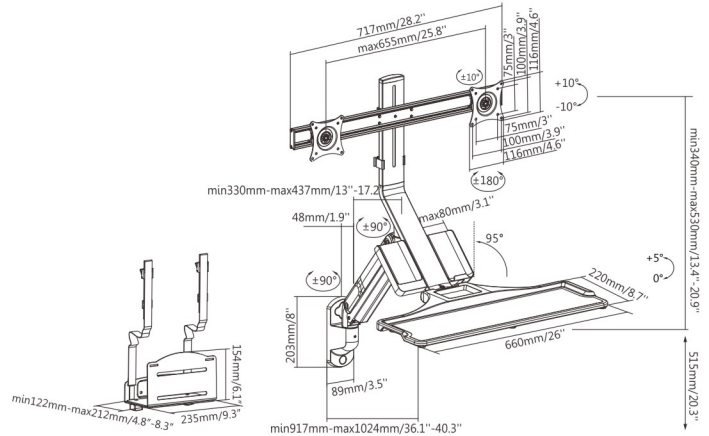

*CPU Holder Included
utilizes your wall to be
a computer workstation*

WWS05 Series

Spring Assisted Wall-Mounted Sit-Stand Workstations

LUMI ergo

WWS05-01

For Single Monitor

WWS05-02

For Dual Monitors

| Item No. | WWS05-01 | WWS05-02 |
|-------------------------------------|------------------------------|------------------------------|
| Fit Screen Size | 17"-32" | 17"-27" |
| Monitor Weight Capacity(per screen) | 1-9kg/2.2lbs-19.8lbs | 0-6kg/0lbs-13.2lbs |
| Tilt Range | $+10^\circ$ -- -10° | $+10^\circ$ -- -10° |
| Swivel Range | $+10^\circ$ -- -10° | $+10^\circ$ -- -10° |
| Screen Rotation | $+180^\circ$ -- -180° | $+180^\circ$ -- -180° |
| Keyboard Tray Size | 660x220mm (26.0"x8.7") | 660x220mm (26.0"x8.7") |
| Keyboard Tray Height Range | 515mm (20.3") | 515mm (20.3") |
| CPU Mount Width Range | 122-212mm (4.8"-8.3") | 122-212mm (4.8"-8.3") |
| Material | Steel,Aluminum | Steel,Aluminum |