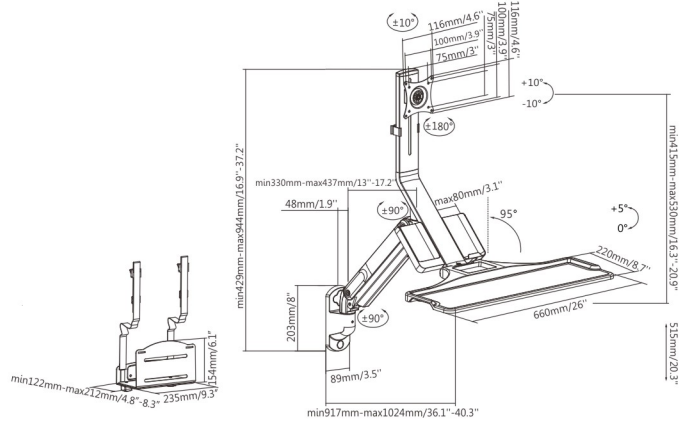

*CPU Holder Included
utilizes your wall to be
a computer workstation*

WWS05 Series

Spring Assisted Wall-Mounted Sit-Stand Workstations

LUMI ergo

WWS05-01

For Single Monitor

WWS05-02

For Dual Monitors

| Item No. | WWS05-01 | WWS05-02 |
|-------------------------------------|------------------------------|------------------------------|
| Fit Screen Size | 17"-32" | 17"-27" |
| Monitor Weight Capacity(per screen) | 1-9kg/2.2lbs-19.8lbs | 0-6kg/0lbs-13.2lbs |
| Tilt Range | $+10^\circ$ -- -10° | $+10^\circ$ -- -10° |
| Swivel Range | $+10^\circ$ -- -10° | $+10^\circ$ -- -10° |
| Screen Rotation | $+180^\circ$ -- -180° | $+180^\circ$ -- -180° |
| Keyboard Tray Size | 660x220mm (26.0"x8.7") | 660x220mm (26.0"x8.7") |
| Keyboard Tray Height Range | 515mm (20.3") | 515mm (20.3") |
| CPU Mount Width Range | 122-212mm (4.8"-8.3") | 122-212mm (4.8"-8.3") |
| Material | Steel,Aluminum | Steel,Aluminum |