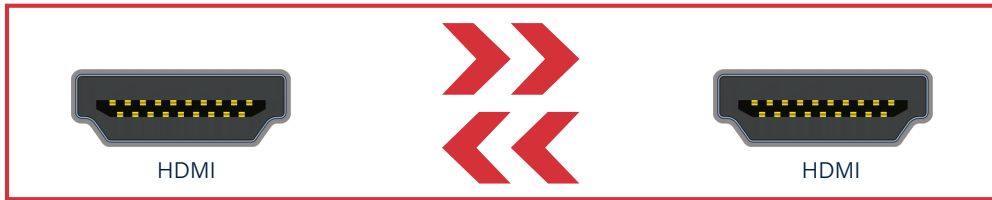

UNIVERSAL COMPATIBILITY

DYNAMIX™

ALSO AVAILABLE:

C-DP12-0.5M DisplayPort V1.2 Cable with Gold Shell Connectors DDC Compliant. Max Res: 4K@60hz	C-HDMI2FL-0 0.5m HDMI High Speed 18Gbps Flexi Lock Cable with Ethernet. Max Res: 4K2K@30/60Hz	C-HDMI2P-2 2m DisplayPort Source to HDMI Monitor v1.4 cable. Max Res: 4K@30Hz	C-DP14-1 1m DisplayPort V1.4 Cable. (FUHD) 26AWG. Supports up to 8K

Please note we took the up-most care to compile the information in this datasheet. To the best of our knowledge all info provided were correct at the time of creation. Should any specs change we try to update info accordingly. Information are subject to change without notice. In the case that you find any irregularity please inform our team at contactus@dynamix.co.nz

Last updated: 29 August 2019