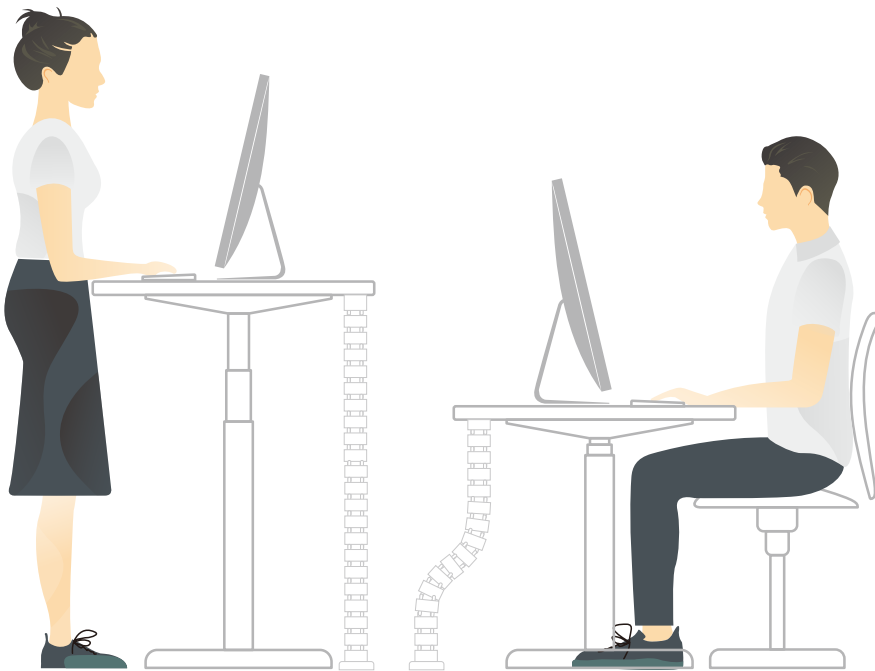

## Extends and Contracts with Your Sit-Stand Desk

The hook bracket at the top attaches to the bottom of your desk and the weighted base keeps the lower end on the floor for extra stability.

Cable Separation via Cable Channels

## Cable Spine

For Sit-Stand Desk

Dimension: 67x35x1300mm (2.6"x1.4"x51.2")

Vertebra Number: 30

Material: ABS & Steel

Color: