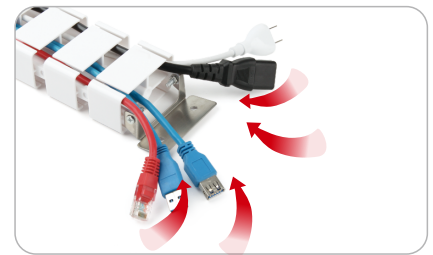

## Extends and Contracts with Your Sit-Stand Desk

The hook bracket at the top attaches to the bottom of your desk and the weighted base keeps the lower end on the floor for extra stability.

Cable Separation via Cable Channels

**MISC02**

Weighted Base  
offers extra stability

## Cable Spine

For Sit-Stand Desk

Dimension: 67x35x1300mm (2.6"x1.4"x51.2")

Vertebra Number: 30

Material: ABS & Steel

Color: