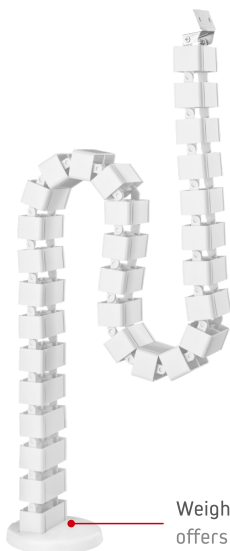

## Extends and Contracts with Your Sit-Stand Desk

The hook bracket at the top attaches to the bottom of your desk and the weighted base keeps the lower end on the floor for extra stability.

Cable Separation via Cable Channels

**MISC02**

Weighted Base  
offers extra stability

## Cable Spine

For Sit-Stand Desk

Dimension: 67x35x1300mm (2.6"x1.4"x51.2")

Vertebra Number: 30

Material: ABS & Steel

Color: