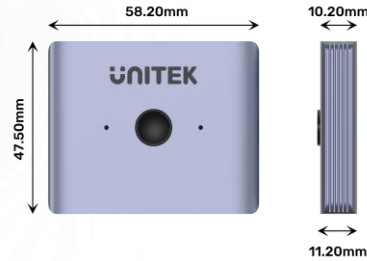

# 8K DisplayPort Bidirectional Switch (V1609A)

Human friendly

DP 1.4 Switch Supports 2 In 1 Out / 1 In 2 Out

### Description:

This bidirectional switch offers 2 DP inputs for your devices to connect with 1 DP Display, also works the other way around as a splitter.

### Package Contents:

- 1 x 8K DisplayPort Bidirectional Switch; 1 x USB A to C 5V/2A Power Cable (1M); 1 x User Manual

**Pieces/Carton:** 80 pieces/carton

Dimension	58.2 x 47.5 x 10.2mm
Material	Aluminum Housing
Color	Space Gray
Upstream	DisplayPort Female
Downstream	DisplayPort Female