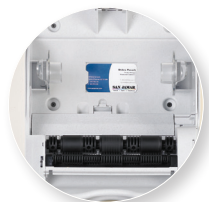

TEAR-N-DRY essence

Also available in
Oceans[™]

BENEFITS

UNIVERSAL DISPENSING
NO PAPER CONTRACTS

SIMPLE TO USE
NO ADJUSTMENTS NEEDED

RELIABLE
BEST BATTERY LIFE IN THE INDUSTRY

Universal. Simple. Reliable.

TEAR-N-DRY Essence is an electronic hands free dispenser that provides quick paper delivery; consistently dispensing 10" length towels without a wait. The Tear-N-Dry Essence is simple to use and requires no adjustments, making it easy to load, use and refill with the universal paper of your choice. Reliability and best battery life also make Essence the right choice to reduce maintenance and battery costs.

 **san jamar**[®]
smart. safe. sanitary.

Features

Integrated business card holder for **easy reordering** or advertising.

Dispenses all roll paper qualities, including 100% recycled paper.

Durable back and front cover made of **high impact resistant** plastic to withstand normal everyday use.

Best battery life in the industry.

Integrated hubs and electronics make this dispenser **easy to load** and use.

Perfect for tight spaces such as foodservice/hospitality areas, hand washing stations, industrial applications and schools/universities. Up to 25% smaller than most electronic dispensers.

X100960 Convertable hub system to 2" cone

Construction: Break Resistant Plastic; Requires 4 D-cell alkaline batteries.

San Jamar
555 Koopman Lane
Elkhorn, Wisconsin 53121
USA
T: +1.262.723.6133
F: +1.262.723.4204
info@sanjamar.com
www.sanjamar.com