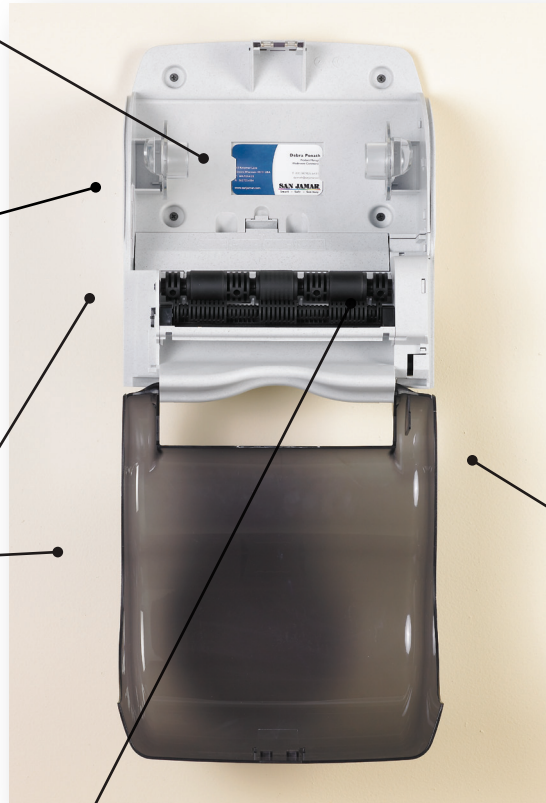

TEAR-N-DRY essence

Also available in
Oceans[™]

BENEFITS

UNIVERSAL DISPENSING
NO PAPER CONTRACTS

SIMPLE TO USE
NO ADJUSTMENTS NEEDED

RELIABLE
BEST BATTERY LIFE IN THE INDUSTRY

Universal. Simple. Reliable.

TEAR-N-DRY Essence is an electronic hands free dispenser that provides quick paper delivery; consistently dispensing 10" length towels without a wait. The Tear-N-Dry Essence is simple to use and requires no adjustments, making it easy to load, use and refill with the universal paper of your choice. Reliability and best battery life also make Essence the right choice to reduce maintenance and battery costs.

 **san jamar**[®]
smart. safe. sanitary.

Features

Integrated business card holder for **easy reordering** or advertising.

Dispenses all roll paper qualities, including 100% recycled paper.

Durable back and front cover made of **high impact resistant** plastic to withstand normal everyday use.

Best battery life in the industry.

Integrated hubs and electronics make this dispenser **easy to load** and use.

Perfect for tight spaces such as foodservice/hospitality areas, hand washing stations, industrial applications and schools/universities. Up to 25% smaller than most electronic dispensers.

X100960 Convertable hub system to 2" cone

Construction: Break Resistant Plastic; Requires 4 D-cell alkaline batteries.

San Jamar
555 Koopman Lane
Elkhorn, Wisconsin 53121
USA
T: +1.262.723.6133
F: +1.262.723.4204
info@sanjamar.com
www.sanjamar.com