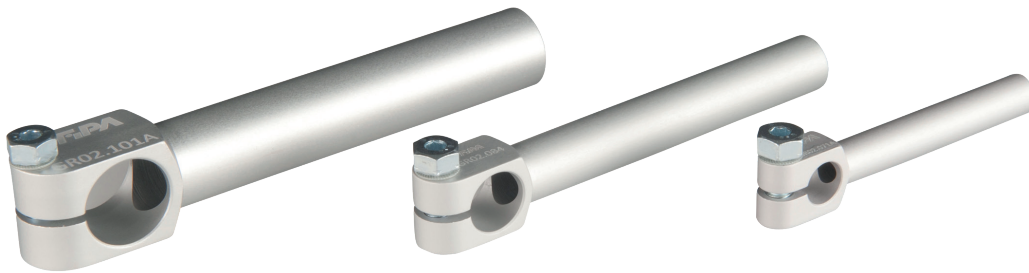

Angle arms – rigid

Product notes

> Components for mounting grippers, gripper fingers or gripper arms

Technical data

Item no.	Weight [g]
GR02.070A	20
GR02.071A	24
GR02.072A	28
GR02.083	36
GR02.084	45
GR02.085	52
GR02.100A	61
GR02.101A	80
GR02.102A	95
GR02.104	137
GR02.105	171
GR02.106	205
GR02.107	239

Dimensions

$\varnothing A$ [mm]	B [mm]	C [mm]	D [mm]	G [mm]	H [mm]	L [mm]
10	16	51	16	7	21.7	30
10	16	81	10	7	21.7	60
10	16	111	16	7	21.7	90
14	18	70.5	20	9.5	23.7	45
14	18	115.5	20	9.5	23.7	90
14	18	155.5	20	9.5	23.7	130
20	24	84	25	13	29.7	50
20	24	134	25	13	29.7	100
20	24	184	25	13	29.7	150
30	36	98	30	21	42.3	50
30	36	148	30	21	42.3	100
30	36	198	30	21	42.3	150
30	36	248	30	21	42.3	200

Dimensions