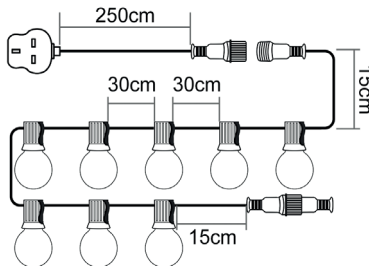

## INSTALLING YOUR LIGHTS

1. Before inserting the bulbs, position the cable and empty sockets in the desired location.
2. Screw the bulbs into the empty sockets one at a time.

3. Connect the mains plug to the power source – the lights should now be on.

## CONNECTING ADDITIONAL SETS

1. On your additional set of Outdoor String Lights, disconnect the power cable from the light string by unscrewing the connector as shown in Figure 1.
2. Ensure your existing set of Outdoor String Lights is unplugged from mains power. Find the end of the lights and unscrewing the cover of the connector.
3. You are now ready to attach your additional set to the connector. Ensure they are screwed tightly together before plugging in for use.