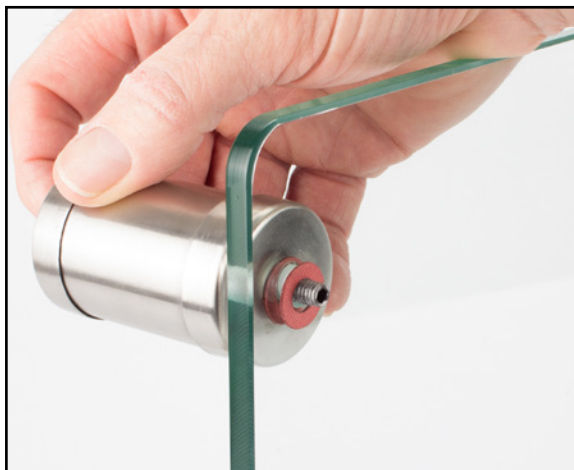

# SALISBURY COMPANION SET

Assembly Instructions

4 x Feet  
2 x Tool Hangers  
8 x Fibre washers

Place fibre washer  
over threading

Push through hole  
in the glass section

Place fibre washer on other side

Hand tighten opposite side