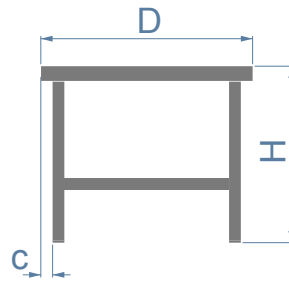

Front View

Side View

Seating Options *Drawings illustrate a 18x18" chair												
*Using benches allows you to maximize seating												
Leg placement may be customized by request.												
Seats up to	4-6		6-8		6-8		8-10		8-10		12-14	
(L) Overall Length (D) Overall Depth	L60" x D30"		L72" x D36"		L84" x D36"		L96" x D40"		L108" x D42"		L120" x D48"	
(H) Overall Height	29"	30"	29"	30"	29"	30"	29"	30"	29"	30"	29"	30"
(a) Tabletop thickness	1.5"	2.5"	1.5"	2.5"	1.5"	2.5"	1.5"	2.5"	1.5"	2.5"	1.5"	2.5"
(b) Overhang front view	8"		10"		12"		12"		12"		12"	
(c) Overhang side view	2"		2"		2"		2"		2"		2"	