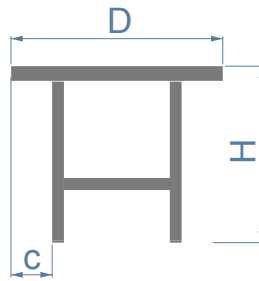

Front View

Side View

Seating Options *Drawings illustrate a 18x18" chair												
*Using benches allows you to maximize seating												
Leg placement may be customized by request.												
Seats up to	4-6		6-8		6-8		8-10		8-10		12-14	
(L) Overall Length (D) Overall Depth	L60" x D30"		L72" x D36"		L84" x D36"		L96" x D40"		L108" x D42"		L120" x D48"	
(H) Overall Height	29"	30"	29"	30"	29"	30"	29"	30"	29"	30"	29"	30"
(a) Tabletop thickness	1.5"	2.5"	1.5"	2.5"	1.5"	2.5"	1.5"	2.5"	1.5"	2.5"	1.5"	2.5"
(b) Overhang front view	8"		10"		12"		12"		12"		12"	
(c) Overhang side view	7"		7"		7"		7"		7"		7"	