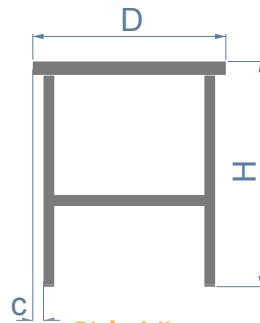

Front View

Side View

Seating Options *Drawings illustrate a 18x18" chair												
Leg placement may be customized by request.												
Seats up to	4-6		6-8		6-8		8-10		8-10		12-14	
(L) Overall Length (D) Overall Depth	L60" x D30"		L72" x D36"		L84" x D36"		L96" x D40"		L108" x D42"		L120" x D48"	
(H) Overall Height	41"	42"	41"	42"	41"	42"	41"	42"	41"	42"	41"	42"
(a) Tabletop thickness	1.5"	2.5"	1.5"	2.5"	1.5"	2.5"	1.5"	2.5"	1.5"	2.5"	1.5"	2.5"
(b) Overhang front view	8"		10"		12"		12"		12"		12"	
(c) Overhang side view	2"		2"		2"		2"		2"		2"	