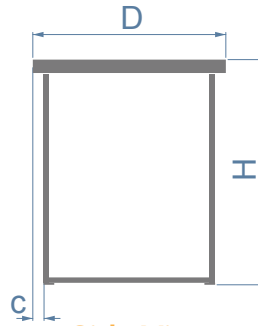

Front View

Side View

Seating Options *Drawings illustrate a 18x18" chair												
Leg placement may be customized by request.												
Seats up to	4-6		6-8		6-8		8-10		8-10		12-14	
(L) Overall Length (D) Overall Depth	L60" x D30"		L72" x D36"		L84" x D36"		L96" x D40"		L108" x D42"		L120" x D48"	
(H) Overall Height	41"	42"	41"	42"	41"	42"	41"	42"	41"	42"	41"	42"
(a) Tabletop thickness	1.5"	2.5"	1.5"	2.5"	1.5"	2.5"	1.5"	2.5"	1.5"	2.5"	1.5"	2.5"
(b) Overhang front view	8"		10"		8"		10"		10"		10"	
(c) Overhang side view	2"		2"		2"		2"		2"		2"	