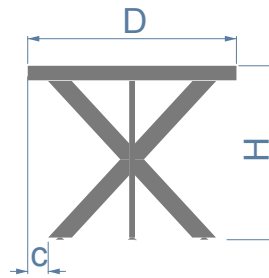

Front View

Side View

Seating Options								
*Drawings illustrate a 18x18" chair								
*Using benches allows you to maximize seating								
Leg placement may be customized by request.								
Seats up to			8-10	8-10	10-12	12-14		
(L) Overall Length (D) Overall Depth			L84" x D36"	L96" x D40"	L108" x D42"	L120" x D48"		
(H) Overall Height			29"	30"	29"	30"	29"	30"
(a) Tabletop thickness			1.5"	2.5"	1.5"	2.5"	1.5"	2.5"
(b) Overhang front view			6"	9.5"	12.5"	9.5"		
(c) Overhang side view			3.5"	5.5"	6.5"	9.5"		