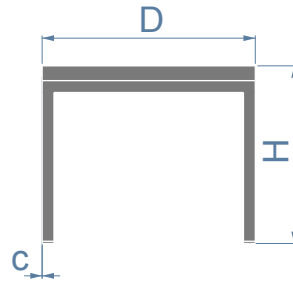

Front View

Side View

Seating Options *Drawings illustrate a 18x18" chair												
*Using benches allows you to maximize seating												
Leg placement may be customized by request.												
Seats up to	4-6		6-8		8-10		10-12		12-14		14-16	
(L) Overall Length (D) Overall Depth	L60" x D30"		L72" x D36"		L84" x D36"		L96" x D40"		L108" x D42"		L120" x D48"	
(H) Overall Height	29"	30"	29"	30"	29"	30"	29"	30"	29"	30"	29"	30"
(a) Tabletop thickness	1.5"	2.5"	1.5"	2.5"	1.5"	2.5"	1.5"	2.5"	1.5"	2.5"	1.5"	2.5"
(b) Overhang front view	0"		0"		0"		0"		0"		0"	
(c) Overhang side view	0"		0"		0"		0"		0"		0"	