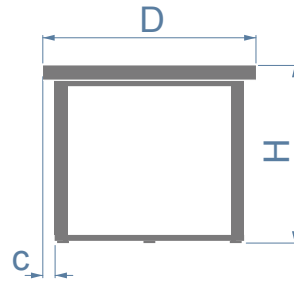

Front View

Side View

Seating Options *Drawings illustrate a 18x18" chair												
*Using benches allows you to maximize seating												
Leg placement may be customized by request.												
Seats up to	4-6		6-8		6-8		8-10		8-10		10-12	
(L) Overall Length (D) Overall Depth	L60" x D30"		L72" x D36"		L84" x D36"		L96" x D40"		L108" x D42"		L120" x D48"	
(H) Overall Height	29"	30"	29"	30"	29"	30"	29"	30"	29"	30"	29"	30"
(a) Tabletop thickness	1.5"	2.5"	1.5"	2.5"	1.5"	2.5"	1.5"	2.5"	1.5"	2.5"	1.5"	2.5"
(b) Overhang in front view	6"		10"		8"		10"		10"		10"	
(c) Overhang in side view	2"		2"		2"		4"		5.75"		8.75"	