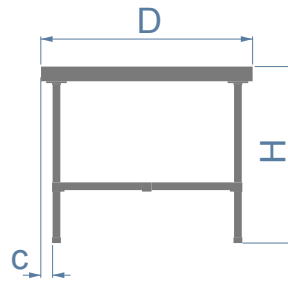

Front View

Side View

Seating Options *Drawings illustrate a 18x18" chair												
*Using benches allows you to maximize seating												
Leg placement may be customized by request.												
Seats up to	4-6		6-8		6-8		8-10		8-10		12-14	
(L) Overall Length (D) Overall Depth	L60" x D30"		L72" x D36"		L84" x D36"		L96" x D40"		L108" x D42"		L120" x D48"	
(H) Overall Height	29"	30"	29"	30"	29"	30"	29"	30"	29"	30"	29"	30"
(a) Tabletop thickness	1.5"	2.5"	1.5"	2.5"	1.5"	2.5"	1.5"	2.5"	1.5"	2.5"	1.5"	2.5"
(b) Overhang front view	8"		10"		12"		12"		12"		12"	
(c) Overhang side view	2"		2"		2"		2"		2"		2"	