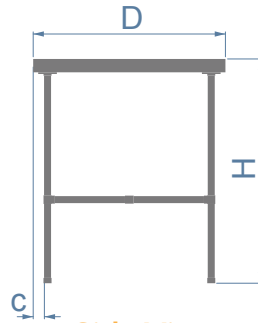

Front View

Side View

Seating Options *Drawings illustrate a 18x18" chair												
Leg placement may be customized by request.												
Seats up to	4-6		6-8		6-8		8-10		8-10		12-14	
(L) Overall Length (D) Overall Depth	L60" x D30"		L72" x D36"		L84" x D36"		L96" x D40"		L108" x D42"		L120" x D48"	
(H) Overall Height	41"	42"	41"	42"	41"	42"	41"	42"	41"	42"	41"	42"
(a) Tabletop thickness	1.5"	2.5"	1.5"	2.5"	1.5"	2.5"	1.5"	2.5"	1.5"	2.5"	1.5"	2.5"
(b) Overhang front view	8"		10"		12"		12"		12"		12"	
(c) Overhang side view	2"		2"		2"		2"		2"		2"	