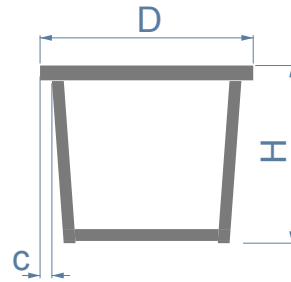

Front View

Side View

Seating Options *Drawings illustrate a 18x18" chair												
*Using benches allows you to maximize seating												
Leg placement may be customized by request.												
Seats up to	4-6		6-8		6-8		8-10		8-10		12-14	
(L) Overall Length (D) Overall Depth	L60" x D30"		L72" x D36"		L84" x D36"		L96" x D40"		L108" x D42"		L120" x D48"	
(H) Overall Height	29"	30"	29"	30"	29"	30"	29"	30"	29"	30"	29"	30"
(a) Tabletop thickness	1.5"	2.5"	1.5"	2.5"	1.5"	2.5"	1.5"	2.5"	1.5"	2.5"	1.5"	2.5"
(b) Overhang in front view	8"		10"		8"		10"		10"		10"	
(c) Overhang in side view	2"		2"		2"		2"		2"		2"	