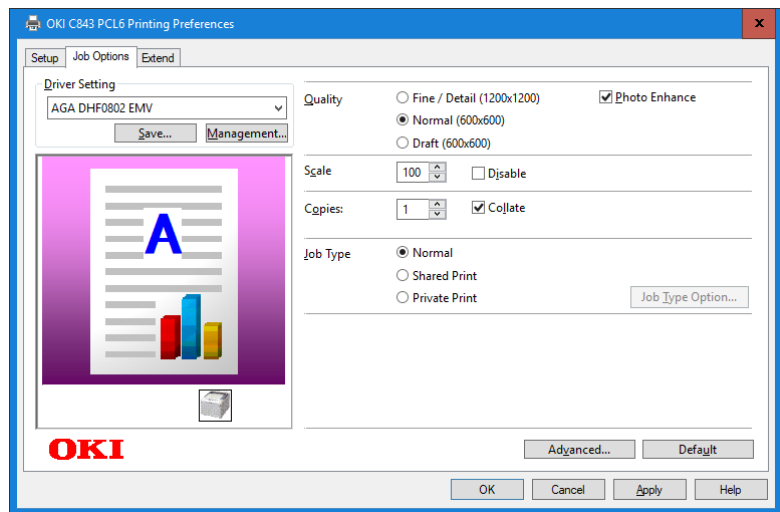

Deselect all paper feed options

Consult our troubleshooting guide if you encounter any problems, which can be found among the downloads on our website.

AGA Color Solutions Europe b.v. • Nijverheidsweg 35a • 9403VN Assen •
Tel. 023 524 8131 • <https://www.agacolor.com> • verkoop@agacolor.com