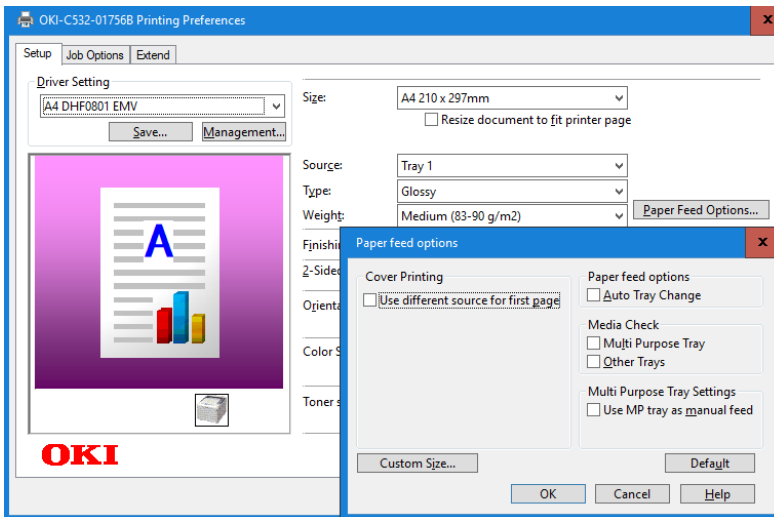

Deselect all paper feed options

Consult our troubleshooting guide if you encounter any problems, which can be found among the downloads on our website.

AGA Color Solutions Europe b.v. • Nijverheidsweg 35a • 9403VN Assen •
Tel. 023 524 8131 • <https://www.agacolor.com> • verkoop@agacolor.com