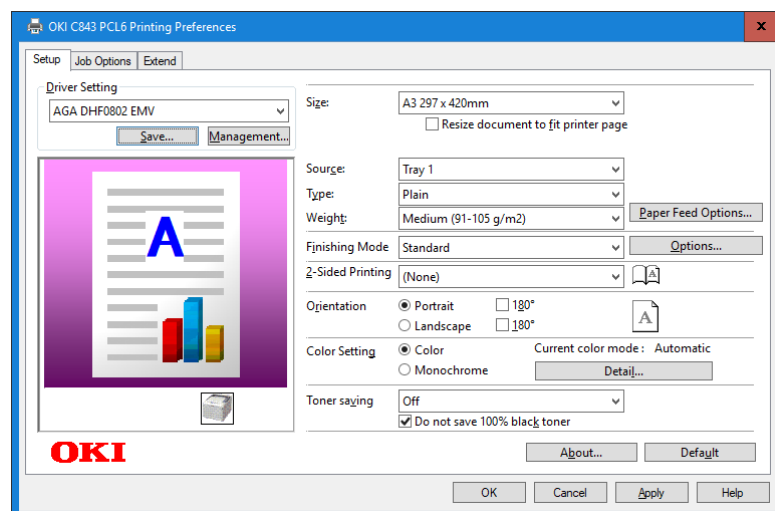

OKI C843dn - A3

AGA Color Solutions Europe b.v. • Nijverheidsweg 35a • 9403VN Assen •
Tel. 023 524 8131 • <https://www.agacolor.com> • verkoop@agacolor.com