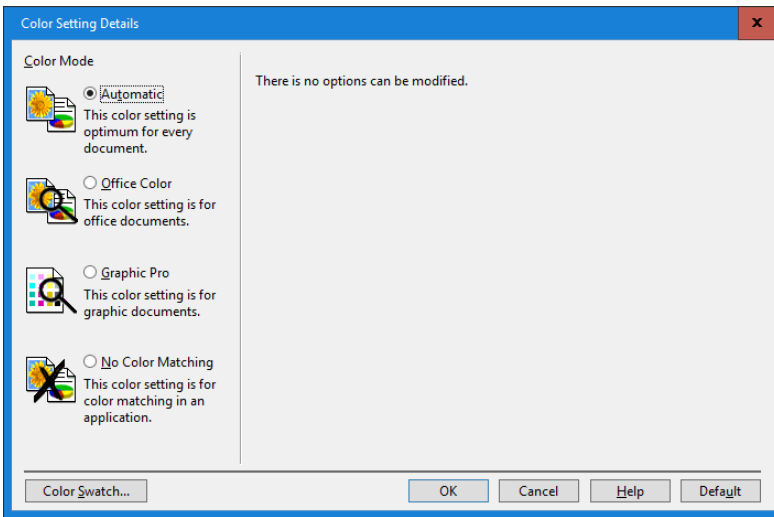

Deselect all paper feed options

Consult our troubleshooting guide if you encounter any problems, which can be found among the downloads on our website.

AGA Color Solutions Europe b.v. • Nijverheidsweg 35a • 9403VN Assen •
Tel. 023 524 8131 • <https://www.agacolor.com> • verkoop@agacolor.com