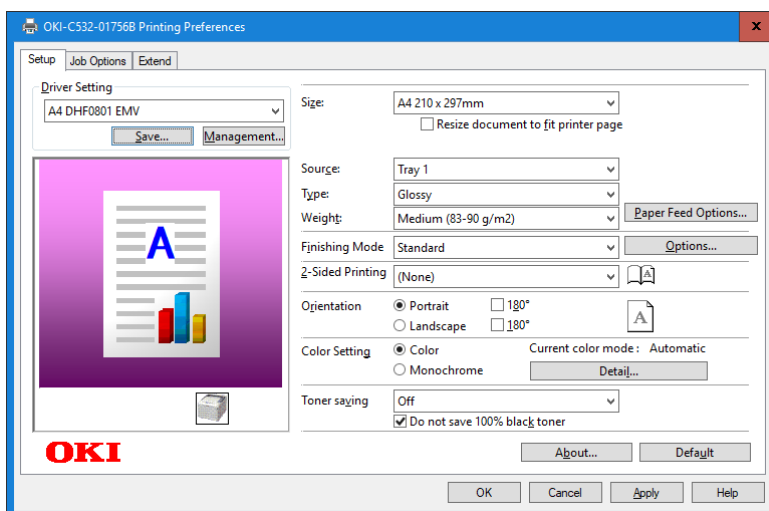

OKI C532dn - A4