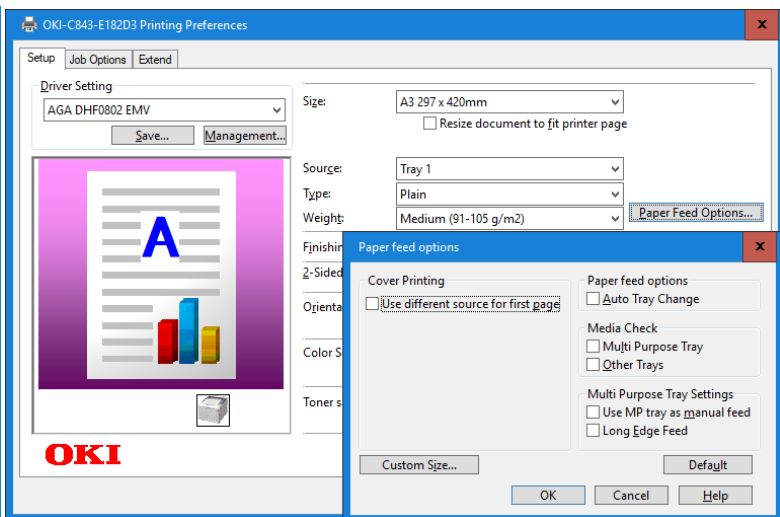

Deselect all paper feed options

Consult our troubleshooting guide if you encounter any problems, which can be found among the downloads on our website.

AGA Color Solutions Europe b.v. • Nijverheidsweg 35a • 9403VN Assen •
Tel. 023 524 8131 • <https://www.agacolor.com> • verkoop@agacolor.com