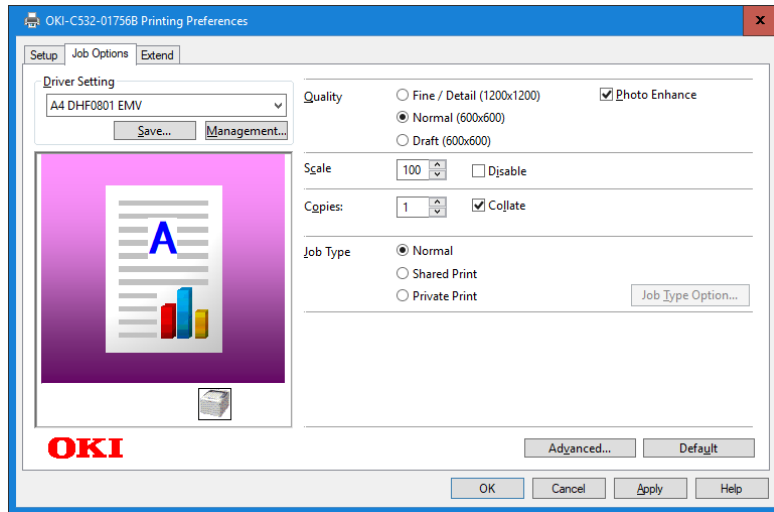

Deselect all paper feed options

Consult our troubleshooting guide if you encounter any problems, which can be found among the downloads on our website.

AGA Color Solutions Europe b.v. • Nijverheidsweg 35a • 9403VN Assen •
Tel. 023 524 8131 • <https://www.agacolor.com> • verkoop@agacolor.com