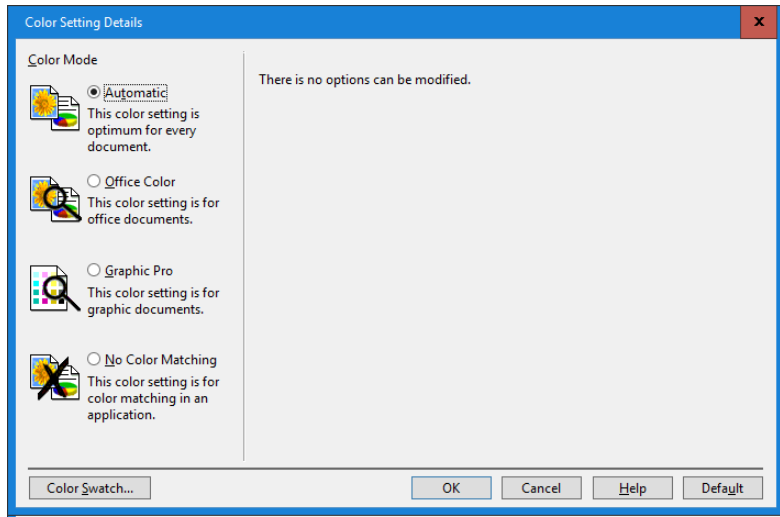

Deselect all paper feed options

Consult our troubleshooting guide if you encounter any problems, which can be found among the downloads on our website.

AGA Color Solutions Europe b.v. • Nijverheidsweg 35a • 9403VN Assen •
Tel. 023 524 8131 • <https://www.agacolor.com> • verkoop@agacolor.com