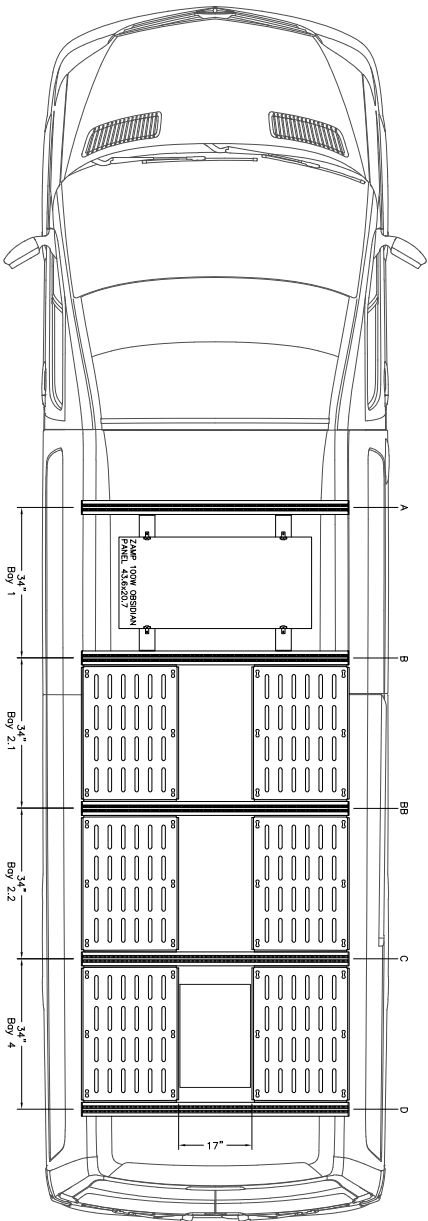

68 INCH ROOF RACK SYSTEM SHOWN ON A 170 HIGH ROOF

60 INCH ROOF RACK SYSTEM SHOWN ON A 170 HIGH ROOF