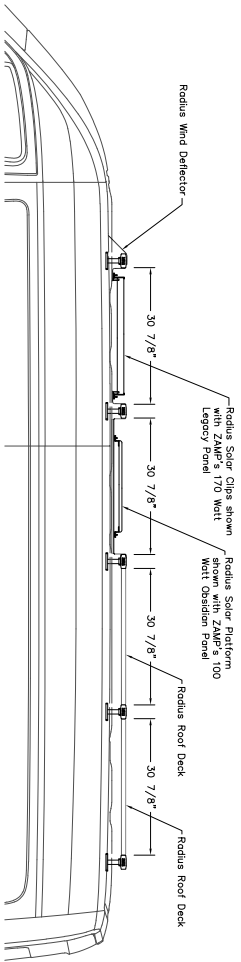

ROOF RACK SYSTEM SHOWN ON A 170 HIGH ROOF