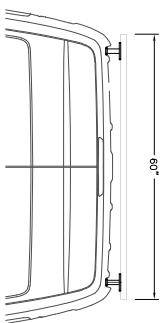

ROOF RACK SYSTEM SHOWN ON A 170 HIGH ROOF