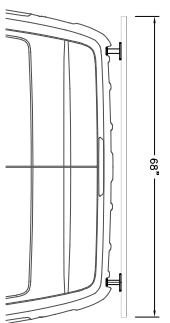

60 INCH ROOF RACK SYSTEM SHOWN ON A 170 HIGH ROOF