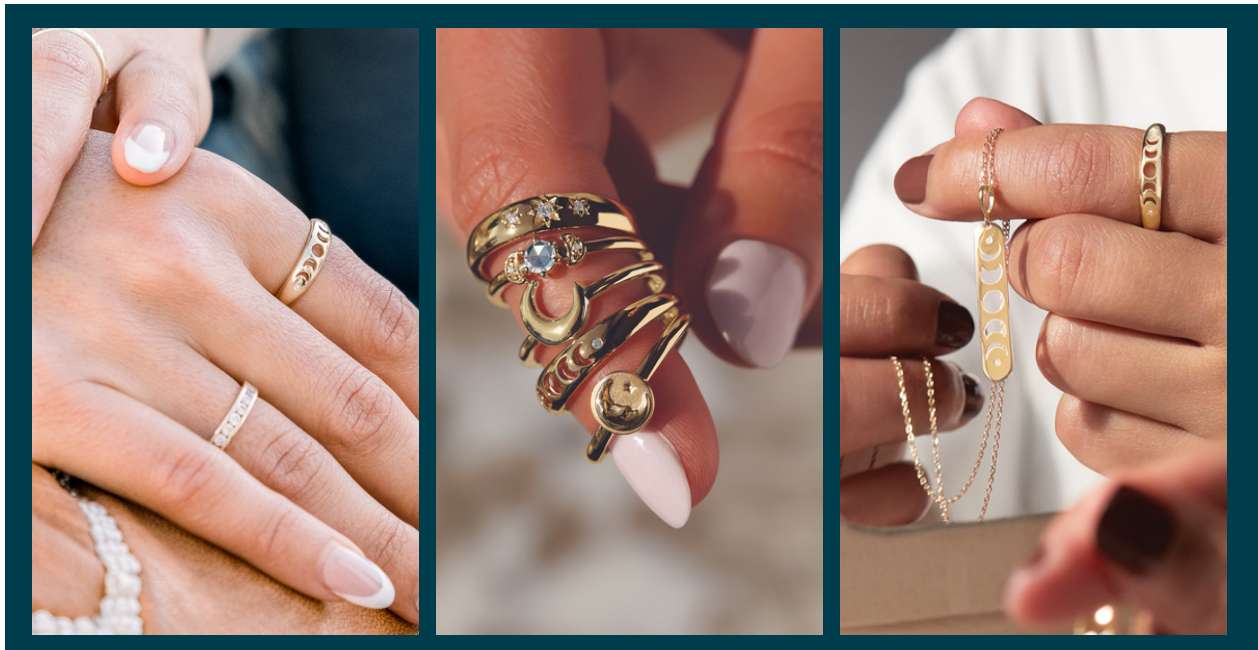

*LG Diamond Constellation Necklace $549 14k W/Y/R Gold
$849 - Platinum*

Moon Phase Ring

*14k W/Y/R Gold - $699
Platinum - $1,049*

Ring 1 - $799

Ring 2 - $800

Ring 3 - $499

Ring 4 - $699

Ring 5 - $599

14k W/Y/R Gold

Moon Phase Necklace

*14k W/Y/R Gold - $600
Platinum - $1,049*