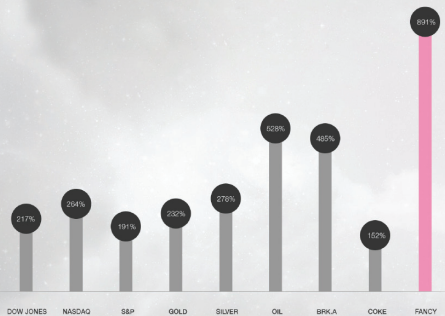

Performance
against capital
markets

% change
oct 1996
– oct 2013

14.23 CARAT
FANCY INTENSE PINK
DIAMOND RING