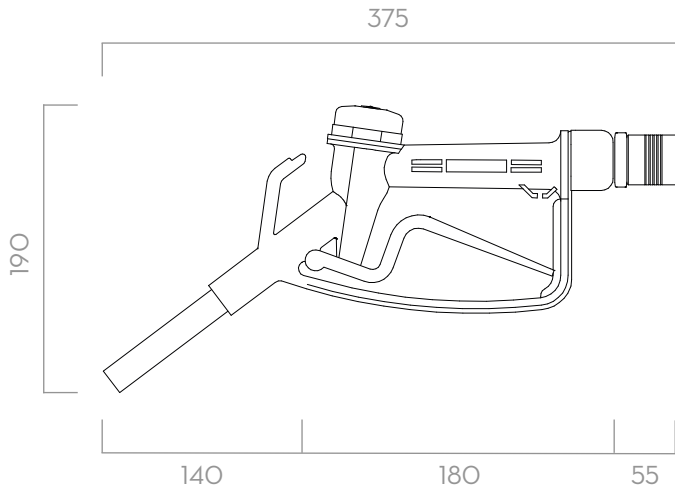

WATER

WINDSCREEN

CHARTS

SUZZARABLUE MANUAL NOZZLE

TYPE OF FLUID	WATER
TEMPERATURE	20 °C

IN THE BOX

- SUZZARABLUE MANUAL NOZZLE
- INSTRUCTION MANUAL

DETAILS

DIMENSIONS

Dimensions expressed in millimeters

MATERIALS

- BODY: TECHNOPOLYMER
- SPOUT: STAINLESS STEEL

TECHNICAL DATA

CODE	DESCRIPTION	FLUIDS TYPE	FLOW-RATE		PRESSURE	INLET	SWIVEL	SPOUT
			L/MIN	GPM				
F14761000	MANUAL NOZZLE		80	10,6	3,4	3/4"	NO	3/4"