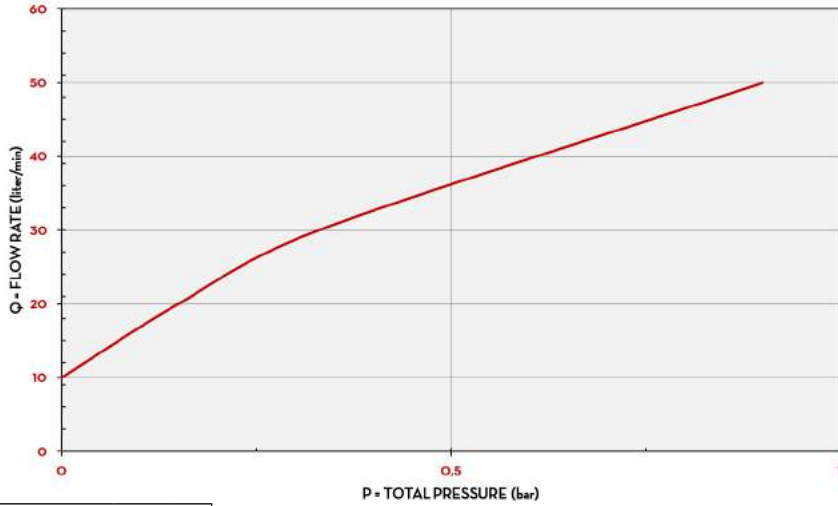

WATER

WINDSCREEN

CHARTS

SUZZARABLUE MANUAL NOZZLE

TYPE OF FLUID	WATER
TEMPERATURE	20 °C

IN THE BOX

- SUZZARABLUE MANUAL NOZZLE
- INSTRUCTION MANUAL

DETAILS

DIMENSIONS

Dimensions expressed in millimeters

MATERIALS

- BODY: TECHNOPOLYMER
- SPOUT: STAINLESS STEEL

TECHNICAL DATA

CODE	DESCRIPTION	FLUIDS TYPE	FLOW-RATE		PRESSURE	INLET	SWIVEL	SPOUT
			L/MIN	GPM				
F14761000	MANUAL NOZZLE		80	10,6	3,4	3/4"	NO	3/4"