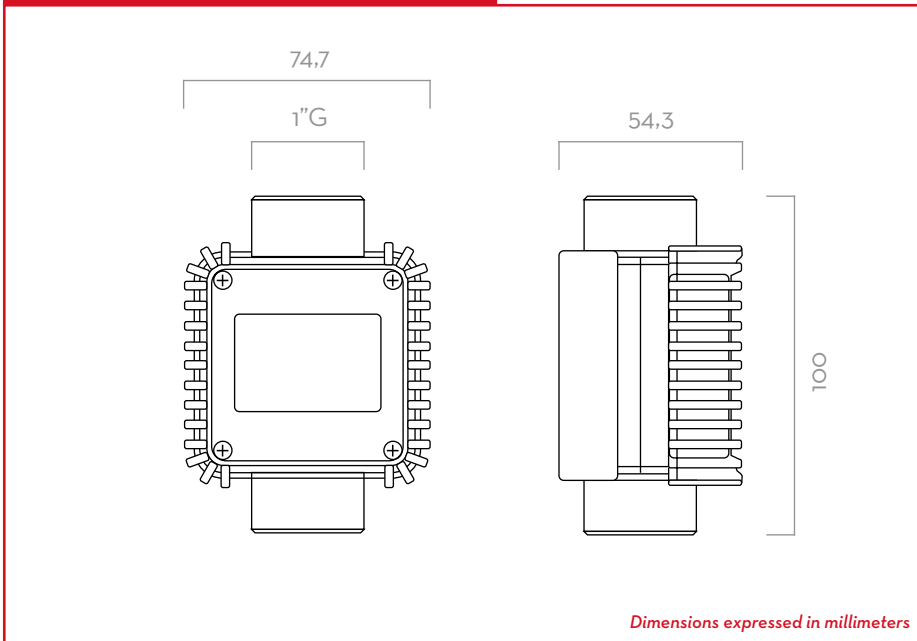

KEROSENE

OIL

WATER

WINDSCREEN

CHARTS

IN THE BOX

- K24 METER
- STAINLESS STEEL SOCKET
- INSTRUCTION MANUAL

DETAILS

TURBINE

ROTABLE DISPLAY

DIMENSIONS

MATERIALS

- BODY: TECHNOPYLIMER
- TURBINE: TECHNOPYLIMER

TECHNICAL DATA

CODE	DESCRIPTION	FLUIDS TYPE	FLOW-RATE		PRESSURE		DISPLAY	PULSE OUT (P/L)	
			L/MIN	GPM	BAR	PSI		PULSE VERSION	DISPLAY VERSION
FOO40710A	K24 METER (1 SOCKET)		5 · 120	1,3-26,4	10	145	YES	-	-
FOO40721B	K24 PULSE-METER (1 SOCKET) (87,73 PULSE/L)		5 · 120	1,3-26,4	10	145	NO	88	-