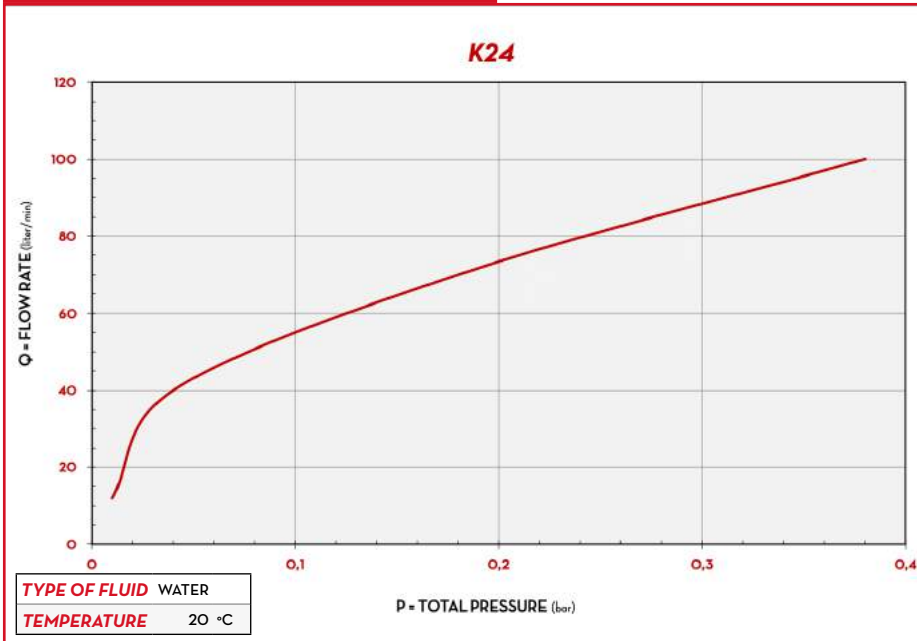

FILTRATION

FLUID MONITORING

HOSE REELS

ACCESSORIES

MERCHANDISE

AIR

ANTIFREEZE

AdBlue®

BIODIESEL

DIESEL

FOOD

GASOLINE

GREASE

KEROSENE

OIL

WATER

WINDSCREEN

CHARTS

IN THE BOX

- K24 METER
- STAINLESS STEEL SOCKET
- INSTRUCTION MANUAL

DETAILS