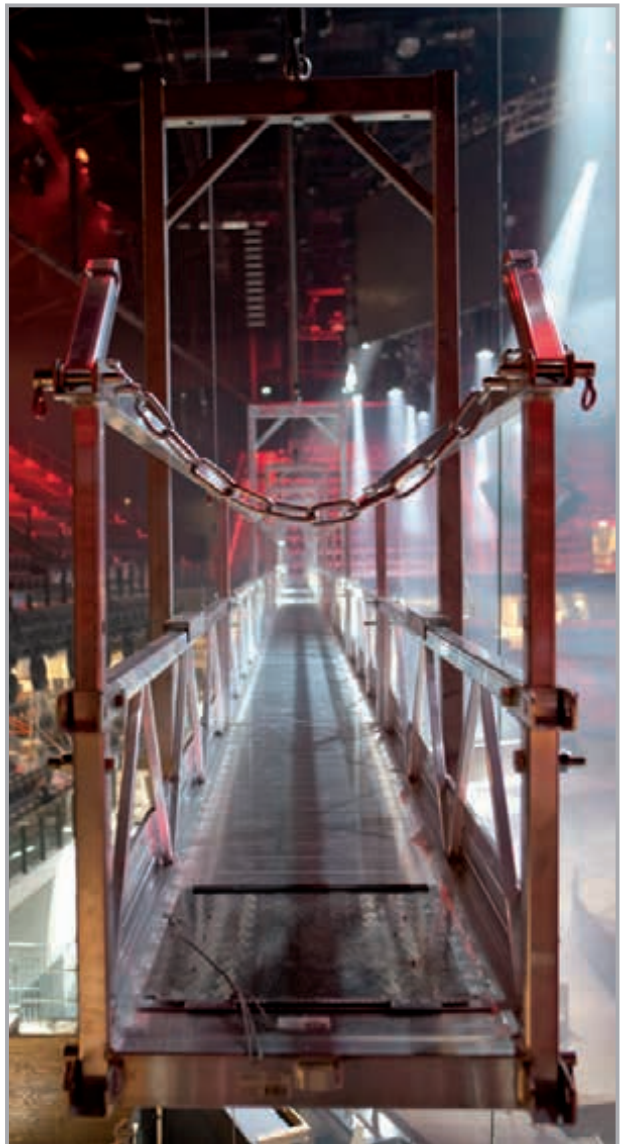

Dormer window scaffold with ridge hook

Chimney scaffold

Roof scaffold with ridge hook for sloping roofs

Suspended scaffold with extra wide work floor

Suspended scaffold with 3 work levels

Suspended scaffold narrow

Suspended scaffold various working heights

Suspended scaffold under a bridge

Suspended scaffold

Suspended scaffold

MODULAR SUSPENDED PLATFORMS

"Safe working at heights"

Custom-made MHB

Suspended catwalk during Music concerts
(240 meter long)

Working platform (at the bridge over the river Waal Nijmegen)

Painters platform
(at the bridge over the river Waal Nijmegen)

Suspended platform under bridge, with sideways movement
(at the bridge over the river Waal in Nijmegen)

Mobile inspection platform

Mobile working platform on the suspension cable of a bridge

Mobile working platform on the suspension cable of a bridge

Working platform under a bridge

Maintenance platforms for a bridge