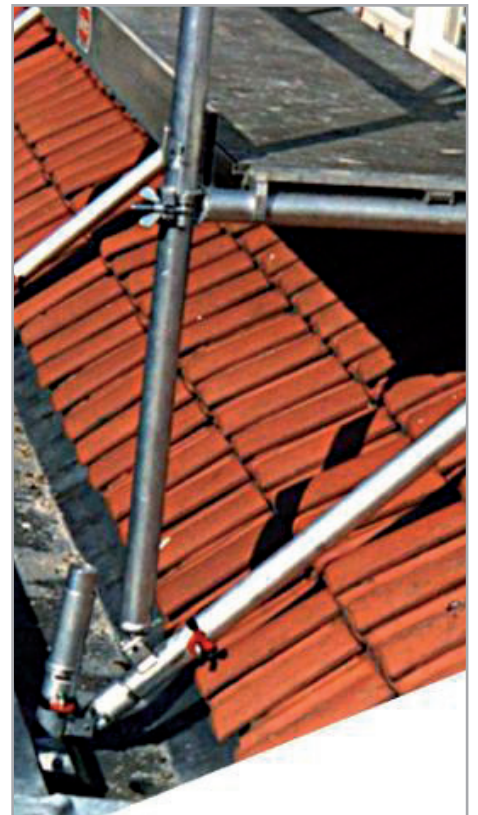

Parachute drying tower Air Force Defence

"From idea to customisation"

Dormer window scaffold for a straw roof

Dormer window scaffold for a straw roof

Dormer window scaffold

Scaffold for use on sloping roofs

Dormer window scaffold with ridge hook

Chimney scaffold

Roof scaffold with ridge hook for sloping roofs

Suspended scaffold with extra wide work floor

Suspended scaffold with 3 work levels

Suspended scaffold narrow