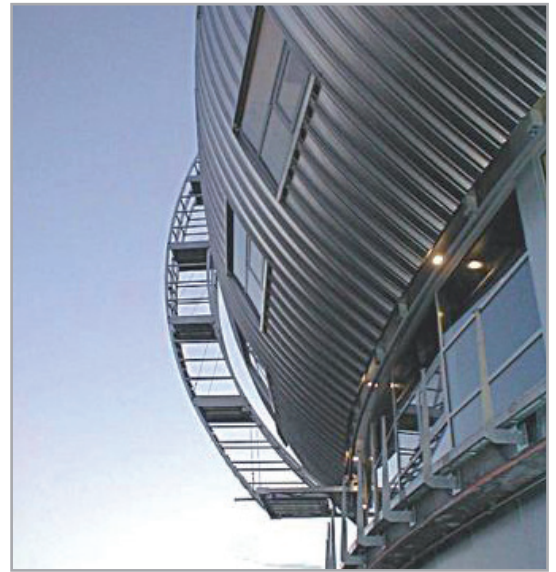

Permanent access gantry on roof

Façade maintenance installation on dome

Mobile working platform over glass roof

Mobile maintenance platform on glass roof

Mobile maintenance platform on glass roof

Mobile maintenance platform on glass roof

Window cleaning working platforms façade maintenance

Permanent window cleaning working platform

Working platform for roof maintenance window cleaning

(Semi)circular working platform for façade maintenance

Permanent access gantry on roof

Working platform/walkway over glass roof

Working platform in building

Working platforms

Working platforms

Working platforms

Docking station suspended platform

Divisible grid platform