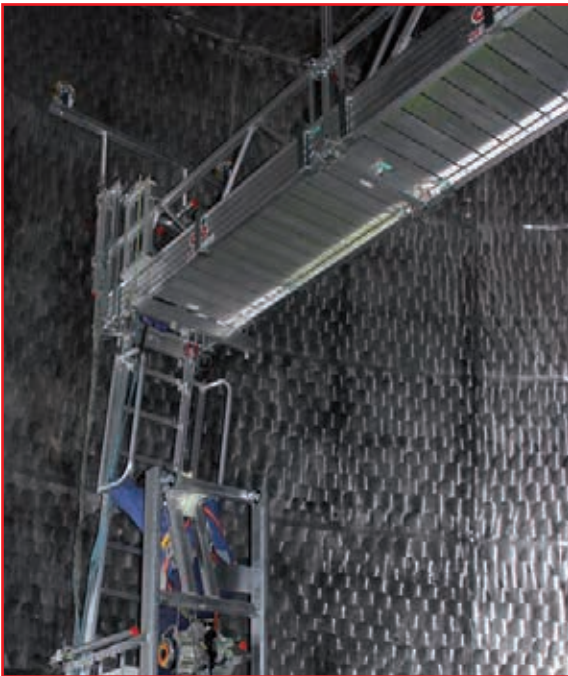

Suspended scaffold various working heights

Suspended scaffold under a bridge

Suspended scaffold

Suspended scaffold

MODULAR SUSPENDED PLATFORMS

"Safe working at heights"

Custom-made MHB

Suspended catwalk during Music concerts
(240 meter long)