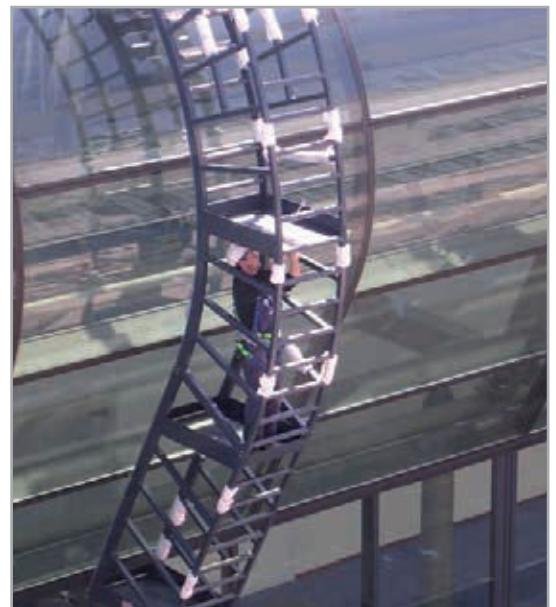

Permanent access gantry on roof

Façade maintenance installation on dome

Mobile working platform over glass roof

Mobile maintenance platform on glass roof

Mobile maintenance platform on glass roof

Mobile maintenance platform on glass roof

Window cleaning working platforms façade maintenance

Permanent window cleaning working platform

Working platform for roof maintenance window cleaning

(Semi)circular working platform for façade maintenance

Permanent access gantry on roof

Working platform/walkway over glass roof

Working platform in building

Working platforms

Working platforms

Working platforms

Docking station suspended platform

Divisible grid platform