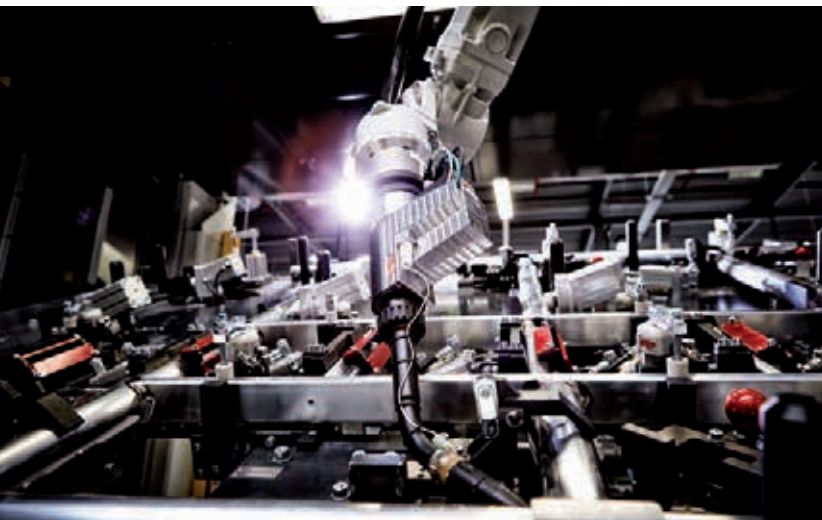

Inspection and Repair

Within the Netherlands, Altrex offers Inspection and Repair services at the factory and/or on site.

www.altrex.com

International partners

Altrex has an international dealer network with partners who have expertise in and knowledge of the access solutions which Altrex offers. Also, various worldwide rental companies have chosen to hire out high-quality Altrex products, such as Modular Suspended Platforms and scaffold systems. Choosing Altrex, means choosing quality and safety.